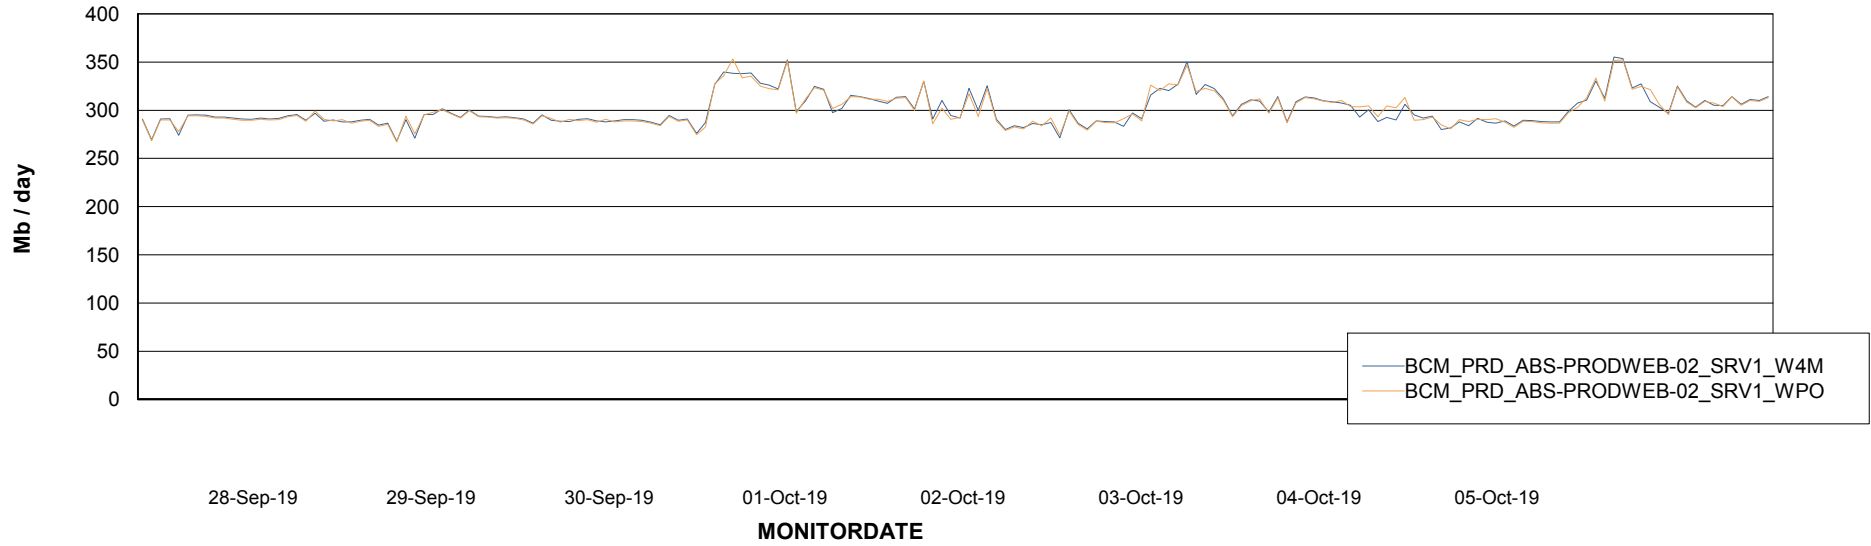

ABSolute Web Component Services

Avg memory used per ABS Web component