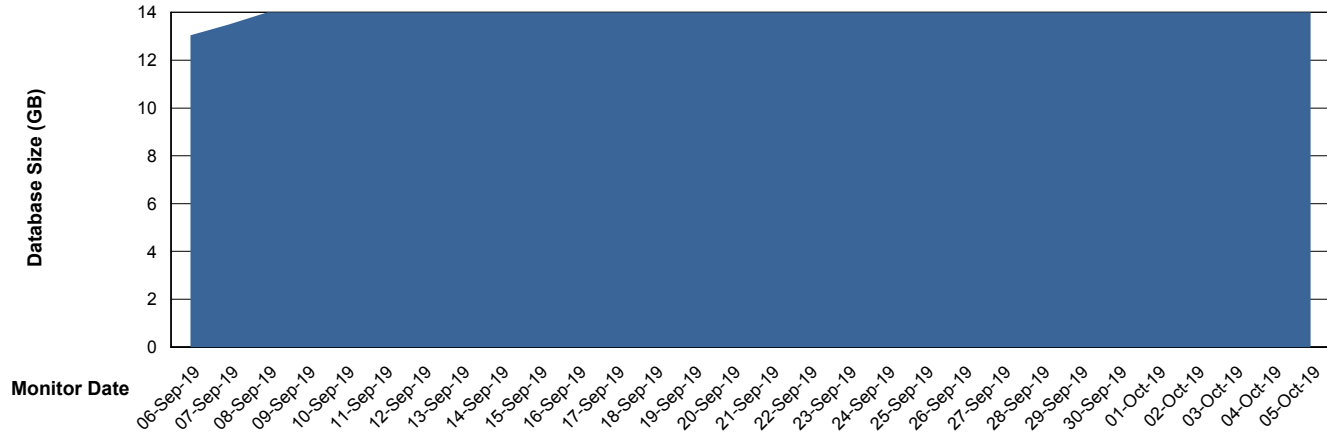

DATABASE SIZE BCMDB_ABS1 Production Database

Database growth over last month

Database Tablespace BCMDB_ABS1 Production Database

Date	Tablespace Name	Filesize (Gb)	Usedsize (Gb)	Percentage free
05-Oct-19	ABSDATA	4	3	25
	INDX	8	6	25
04-Oct-19	ABSDATA	4	3	25
	INDX	8	6	25
03-Oct-19	ABSDATA	4	3	25
	INDX	8	6	25
02-Oct-19	ABSDATA	4	3	25
	INDX	8	6	25
01-Oct-19	ABSDATA	4	3	25
	INDX	8	6	25
30-Sep-19	ABSDATA	4	3	25
	INDX	8	6	25
29-Sep-19	ABSDATA	4	3	25
	INDX	8	6	25