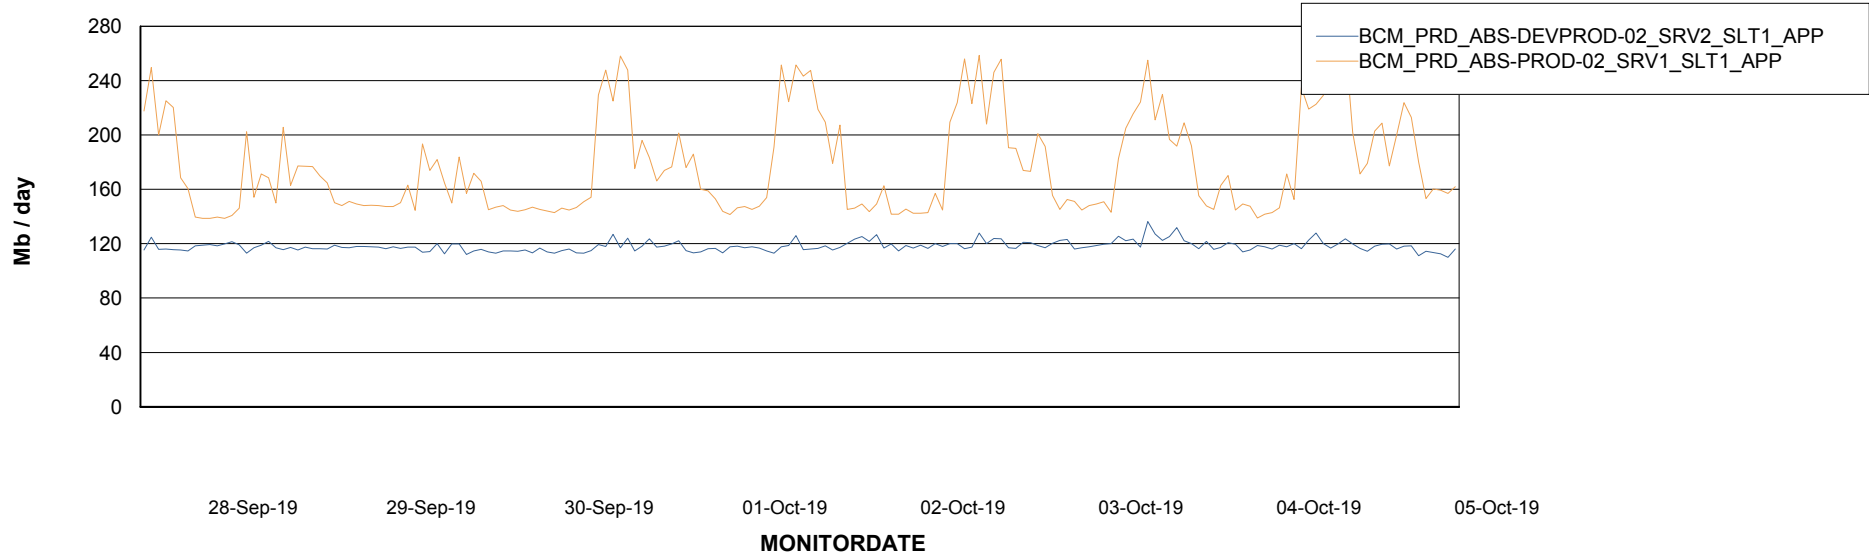

ABSSolute Application Server Services

Avg memory used per ABS Server Service