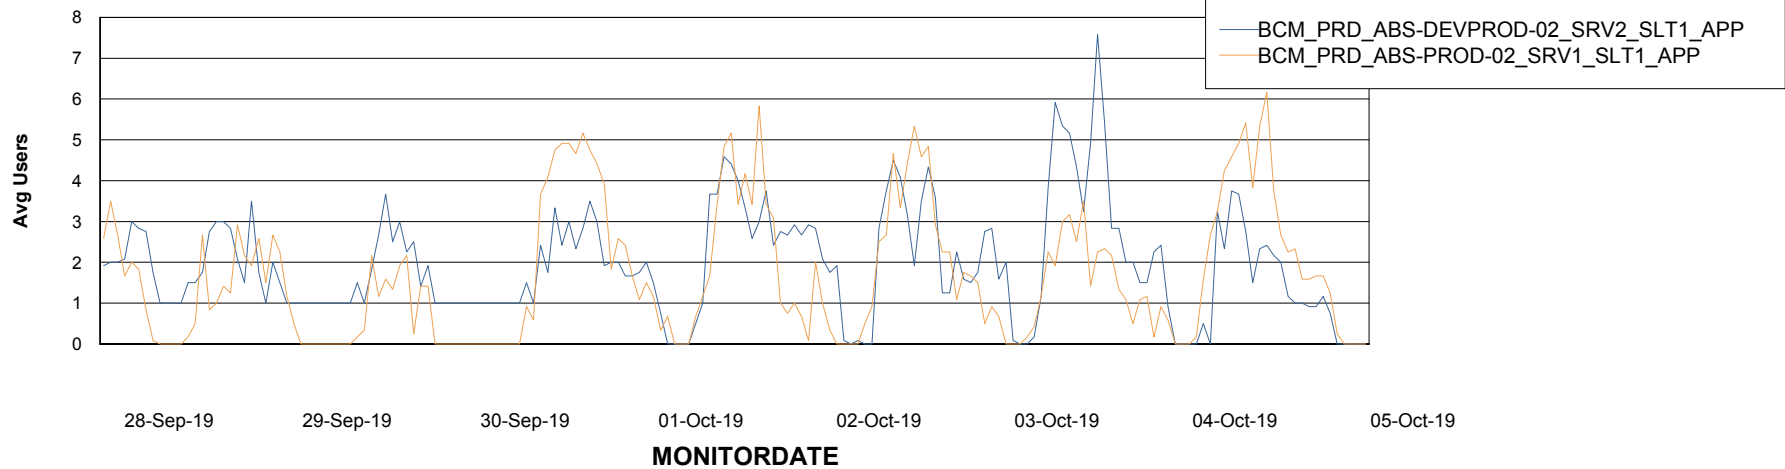

Avg users per day per ABS server