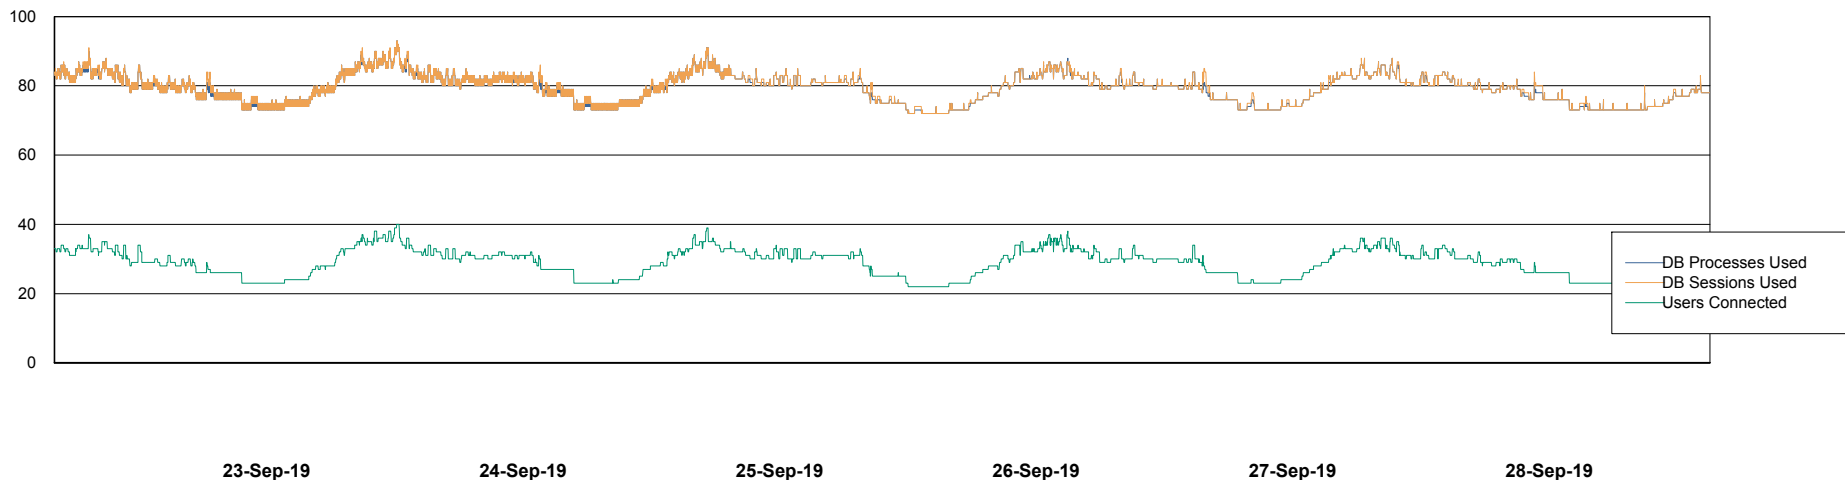

Harddisk Usage WBL_PRD_ORACLE2

	Free disk space on c: (%)	Total disk space on c: (Gb)	Free disk space on d: (%)	Total disk space on d: (Gb)	Free disk space on e: (%)	Total disk space on e: (Gb)	Free disk space on f: (%)	Total disk space on f: (Gb)
28-Sep-19	71	120	87	200	87	200	95	200
27-Sep-19	71	120	87	200	87	200	95	200
26-Sep-19	71	120	87	200	87	200	95	200
25-Sep-19	71	120	87	200	87	200	96	200
24-Sep-19	71	120	87	200	87	200	96	200
23-Sep-19	71	120	87	200	87	200	96	200
22-Sep-19	71	120	87	200	87	200	96	200

Weekly SLA Customer Report

Customer WBL_Production
Database ID 40

Database Performance WBLDB_Production

Weekly SLA Customer Report

Customer WBL_Production
Database ID 40

Database Performance WBLDB_Standby

Weekly SLA Customer Report