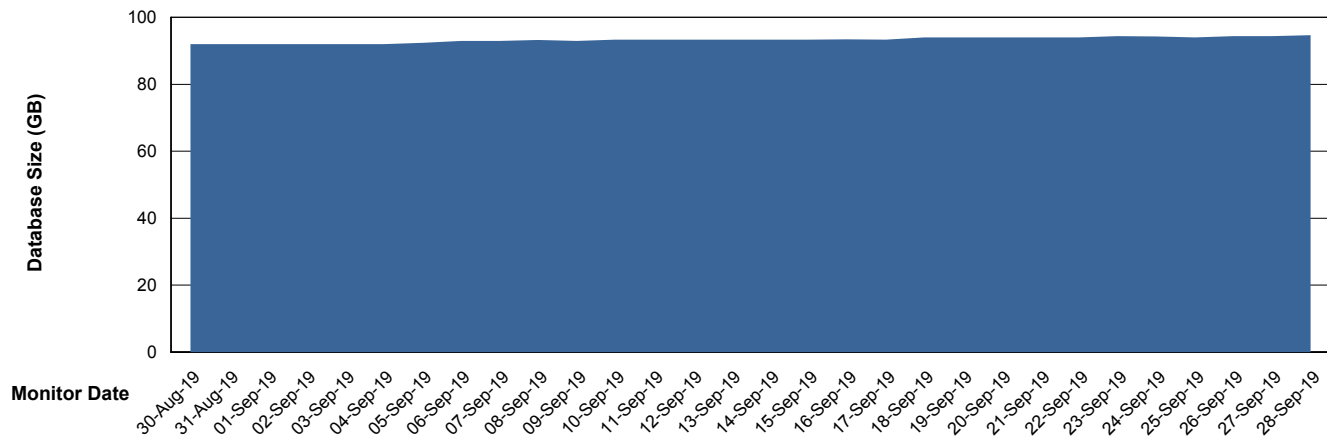

DATABASE SIZE VOSBIDB_Production

Database growth over last month