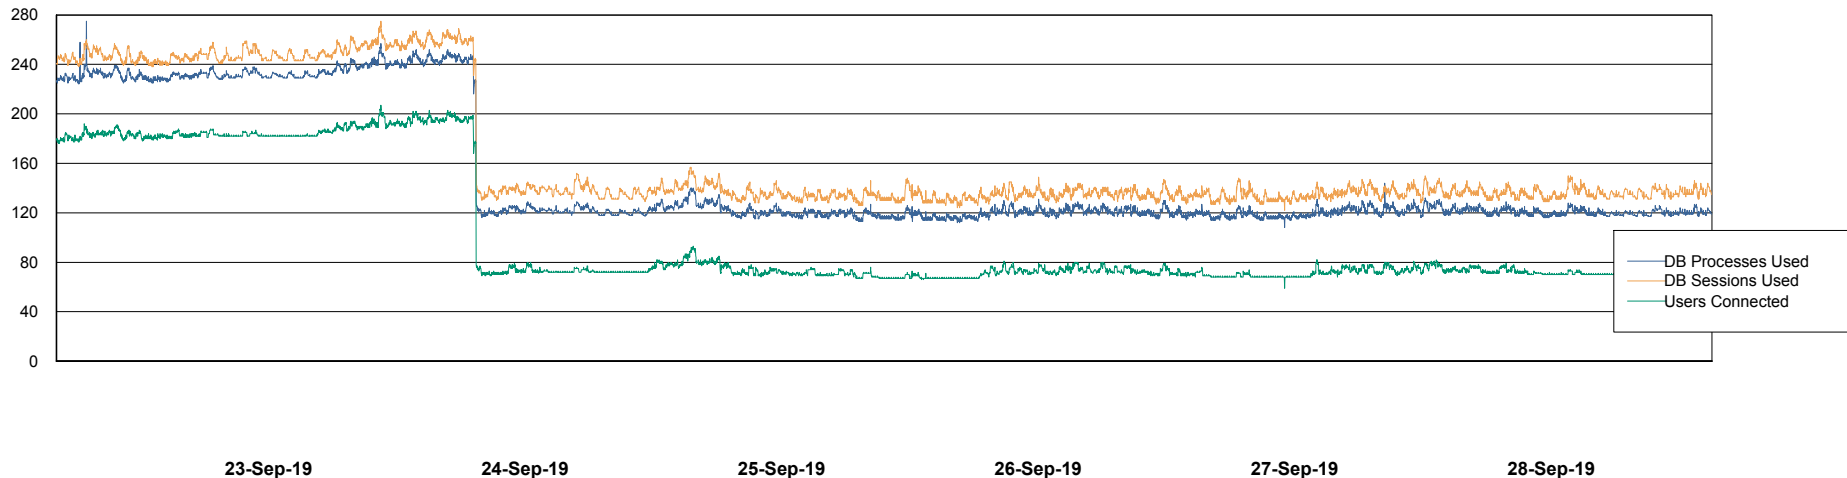

Database Performance VOSDB_Production