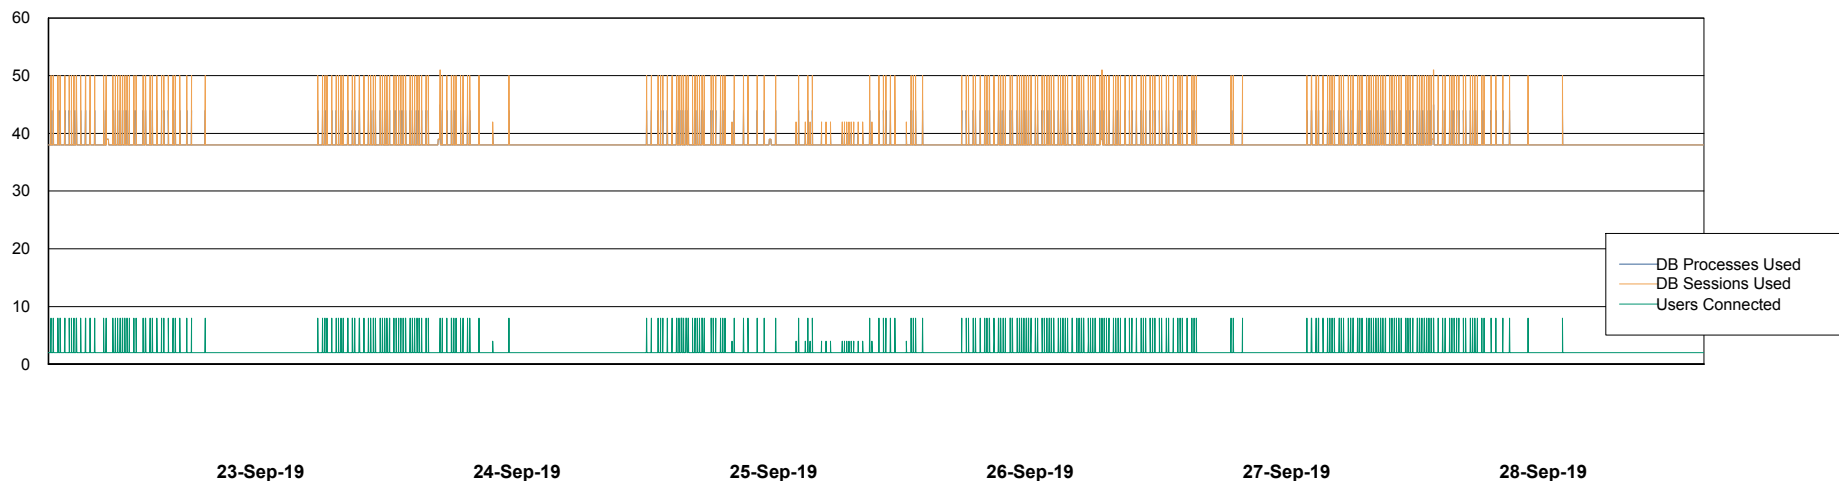

Database Performance VOSDB_Standby