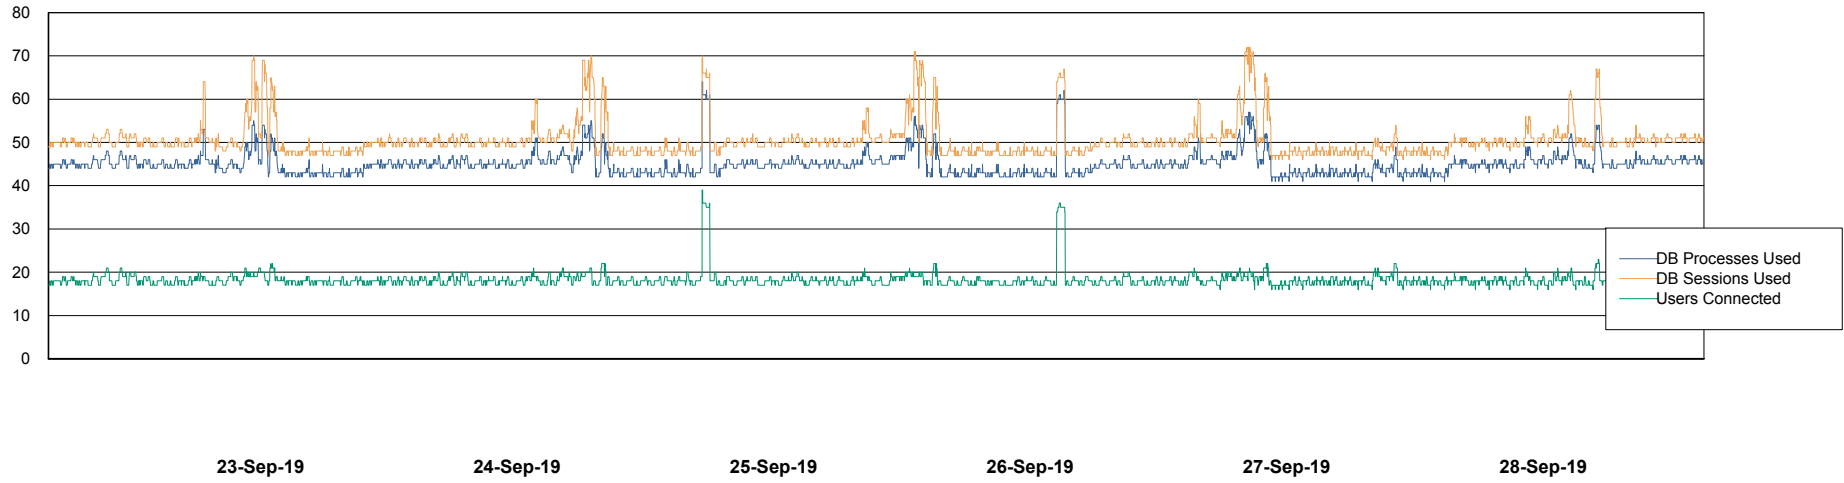

Database Performance VOSBIDB_Production