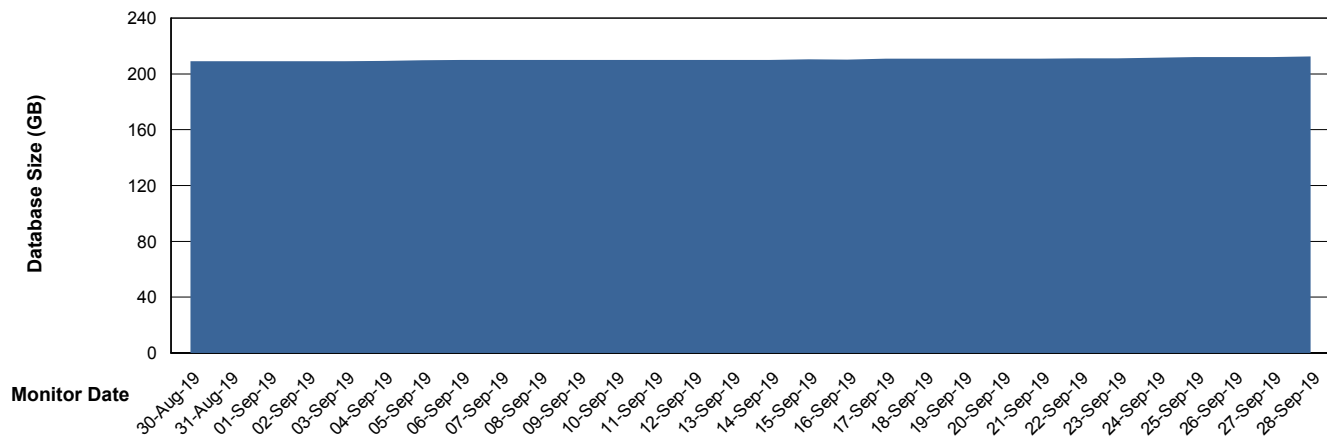

DATABASE SIZE VOSDB_Production

Database growth over last month