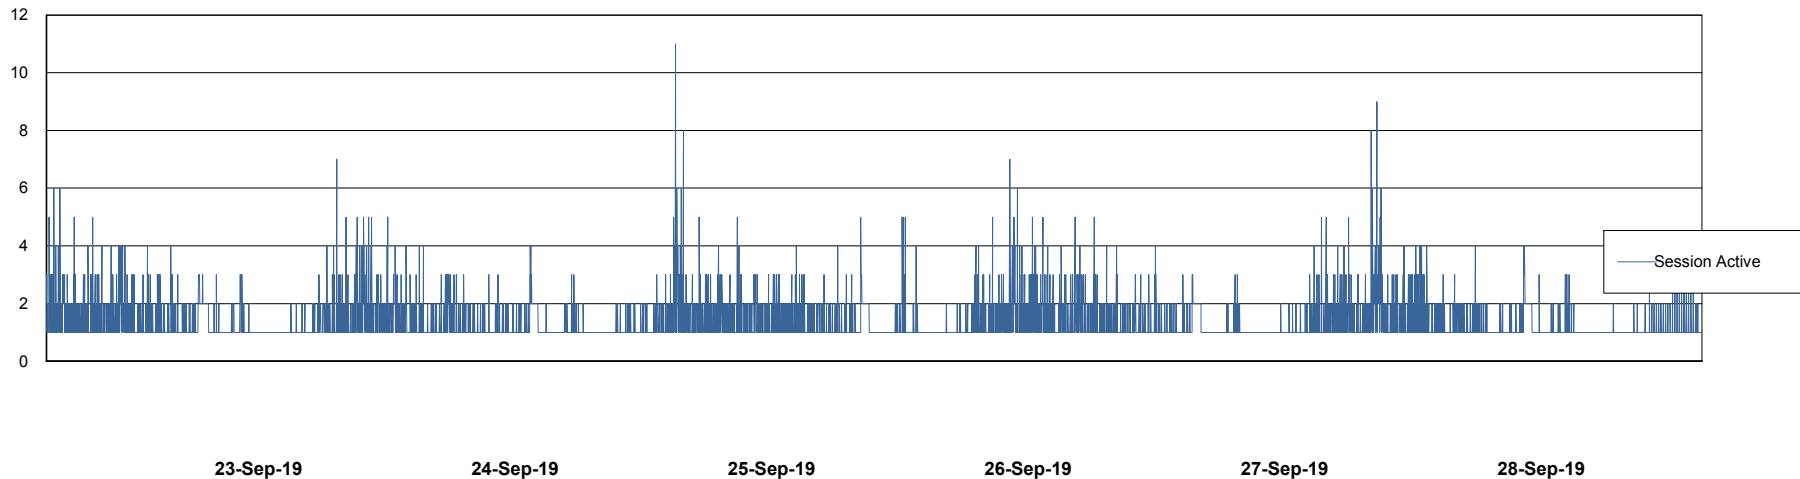

Database Performance VOSDB_Production