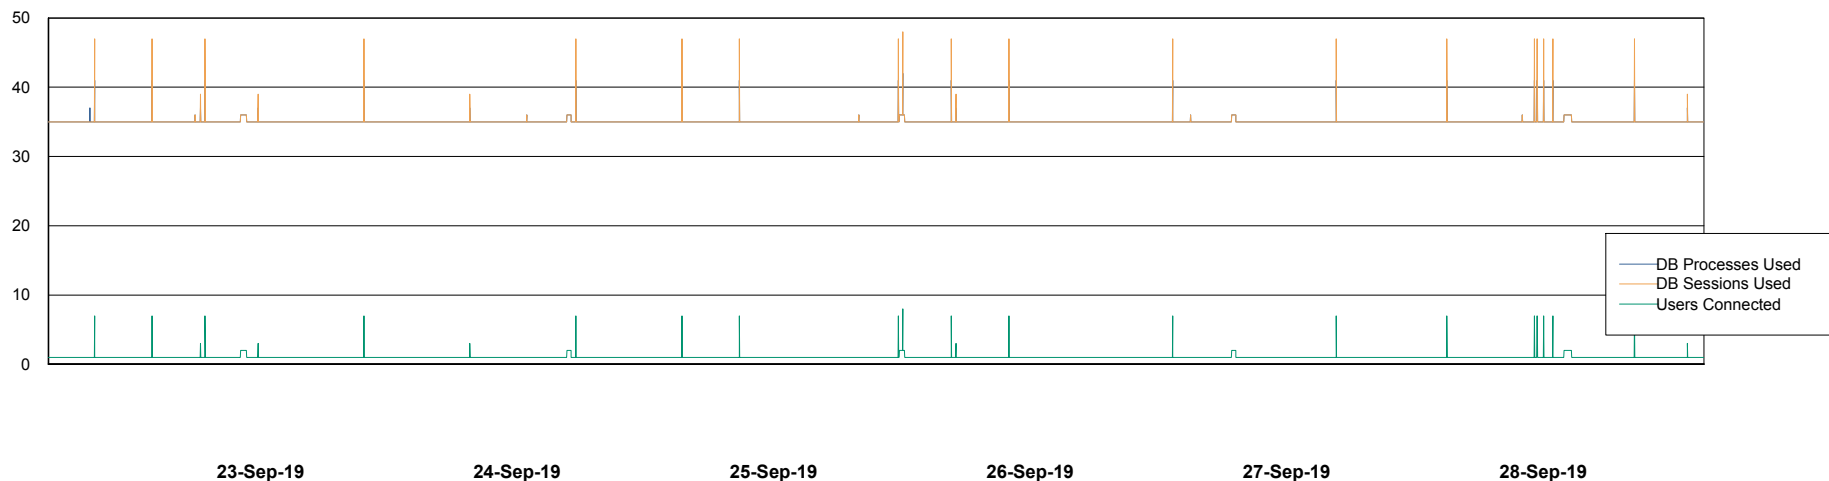

Weekly SLA Customer Report

Customer VEN_Production
Database ID 35

Database Performance ABSVEN06 Primary DB 2019

Weekly SLA Customer Report

Customer VEN_Production
Database ID 35

Database Performance ABSVEN07 Standby DB 2019