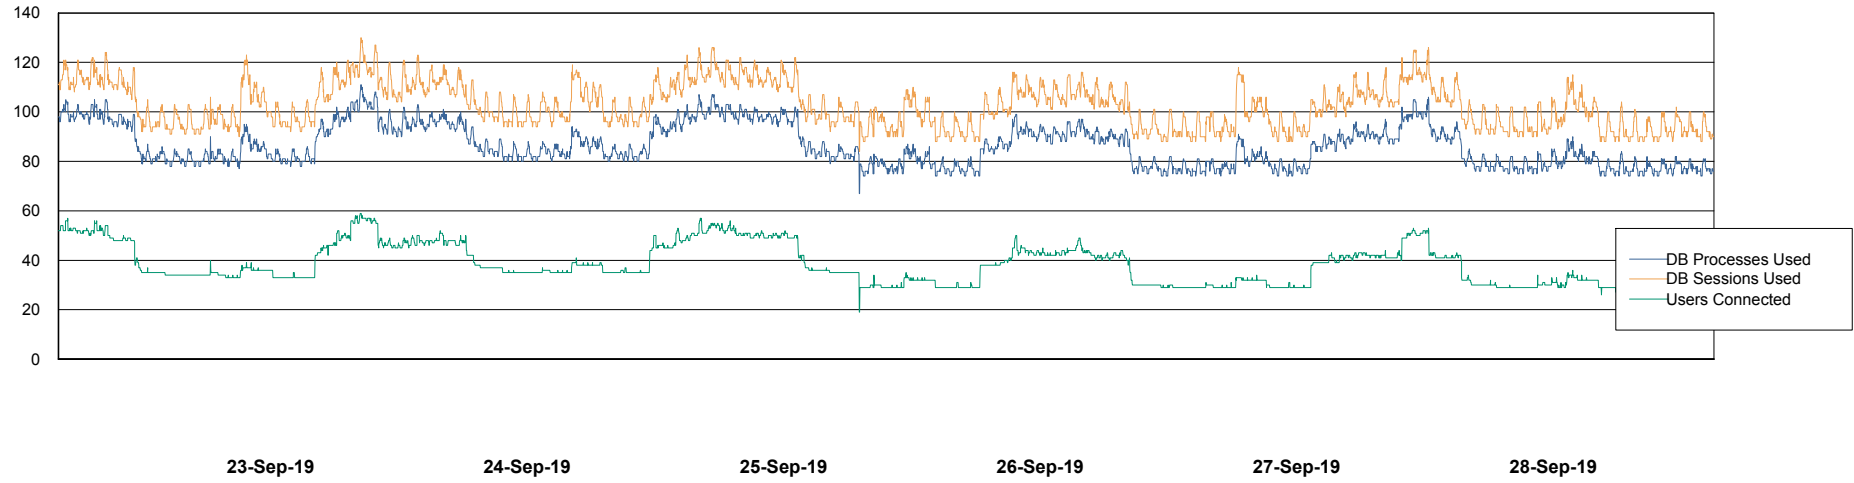

Weekly SLA Customer Report

Customer VEN_Production
Database ID 35

Harddisk Usage VEN_PRD_DB_BI

| | Free disk space on c: (%) | Total disk space on c: (Gb) | Free disk space on d: (%) | Total disk space on d: (Gb) |
|-----------|---------------------------|-----------------------------|---------------------------|-----------------------------|
| 28-Sep-19 | 52 | 102 | 61 | 601 |
| 27-Sep-19 | 52 | 102 | 61 | 601 |
| 26-Sep-19 | 52 | 102 | 61 | 601 |
| 25-Sep-19 | 52 | 102 | 61 | 601 |
| 24-Sep-19 | 52 | 102 | 61 | 601 |
| 23-Sep-19 | 52 | 102 | 61 | 601 |
| 22-Sep-19 | 52 | 102 | 61 | 601 |

Weekly SLA Customer Report

Customer VEN_Production
Database ID 35

Database Performance ABSVEN06 Primary DB 2019

Weekly SLA Customer Report

Customer VEN_Production
Database ID 35

Database Performance ABSVEN07 Standby DB 2019