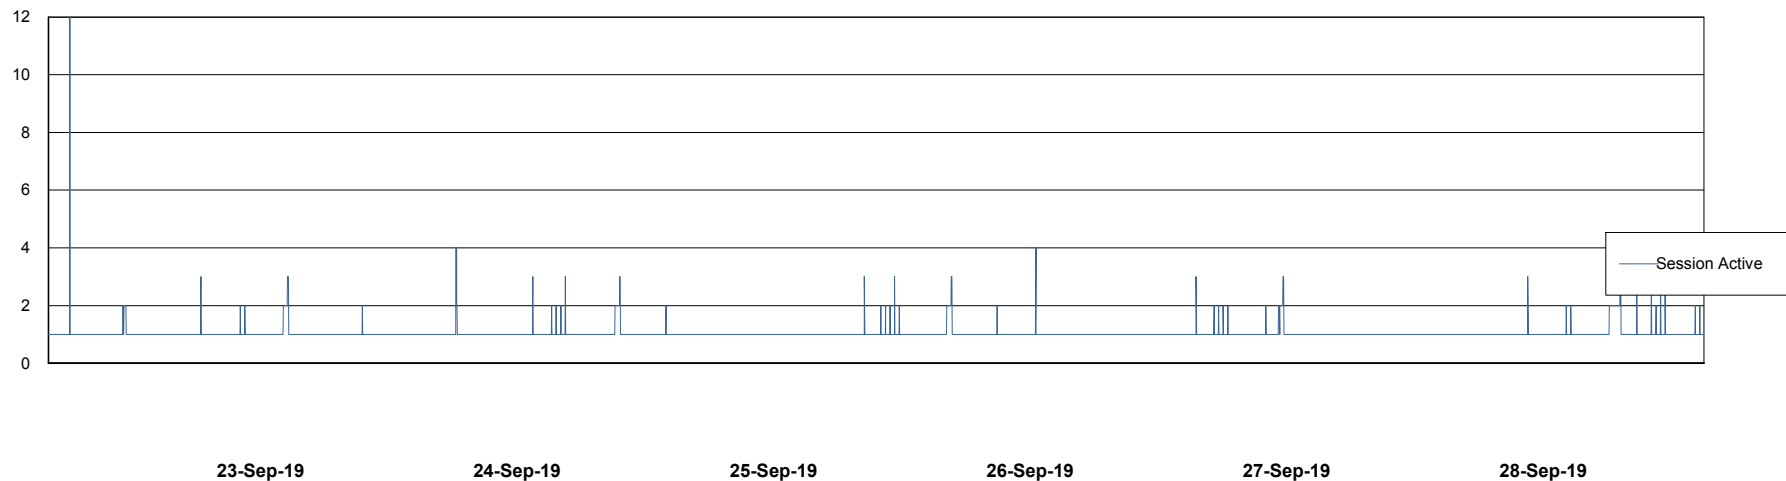

Weekly SLA Customer Report

Customer VEN_Production
Database ID 35

Database Performance ABSVEN06 Primary DB 2019

Weekly SLA Customer Report

Customer VEN_Production
Database ID 35

Database Performance ABSVEN07 Standby DB 2019

Weekly SLA Customer Report

Customer VEN_Production
Database ID 35

Database Performance VENDB_BI

Weekly SLA Customer Report

Customer VEN_Production
Database ID 35

DATABASE SIZE ABSVEN06 Primary DB 2019

Database growth over last month