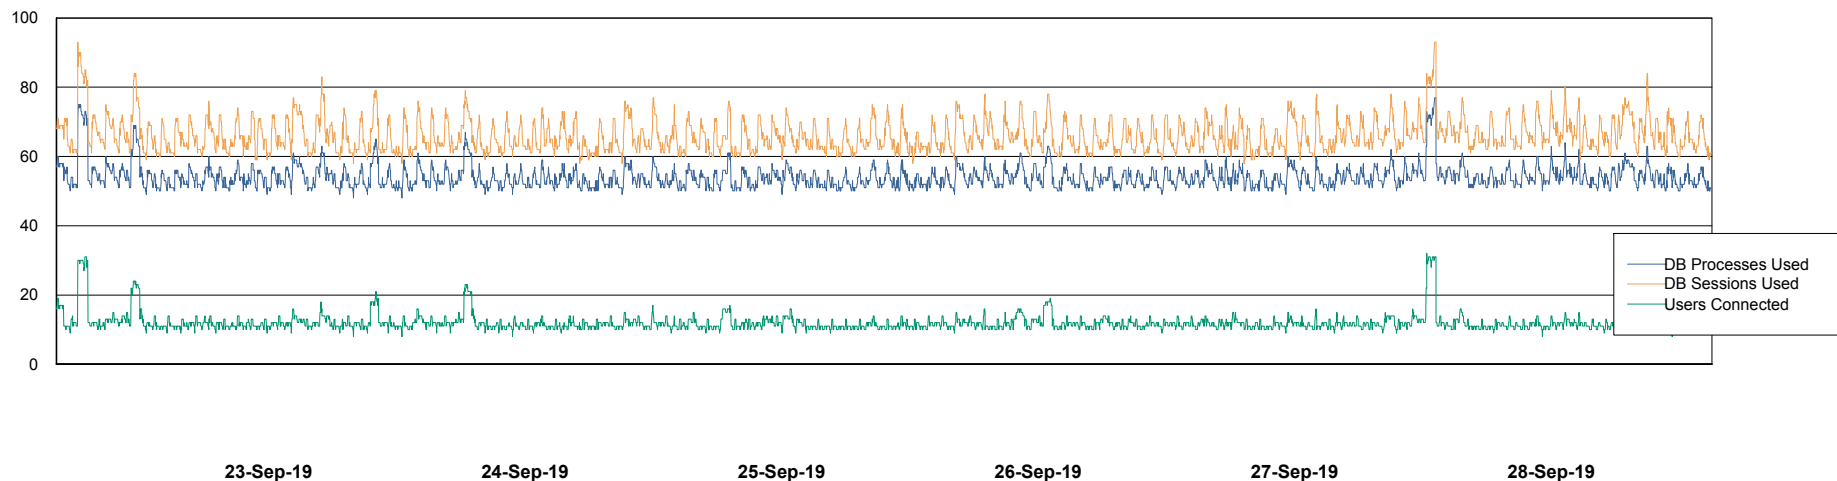

Database Performance VENDB_BI