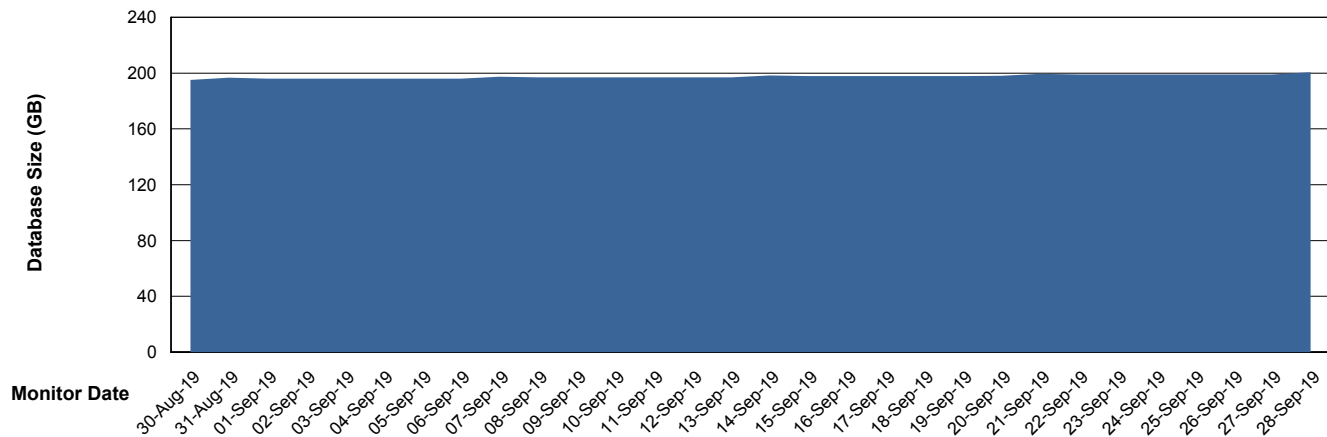

Weekly SLA Customer Report

Customer VEN_Production
Database ID 35

Database Performance VENDB_BI

Weekly SLA Customer Report

Customer VEN_Production
Database ID 35

DATABASE SIZE ABSVEN06 Primary DB 2019

Database growth over last month