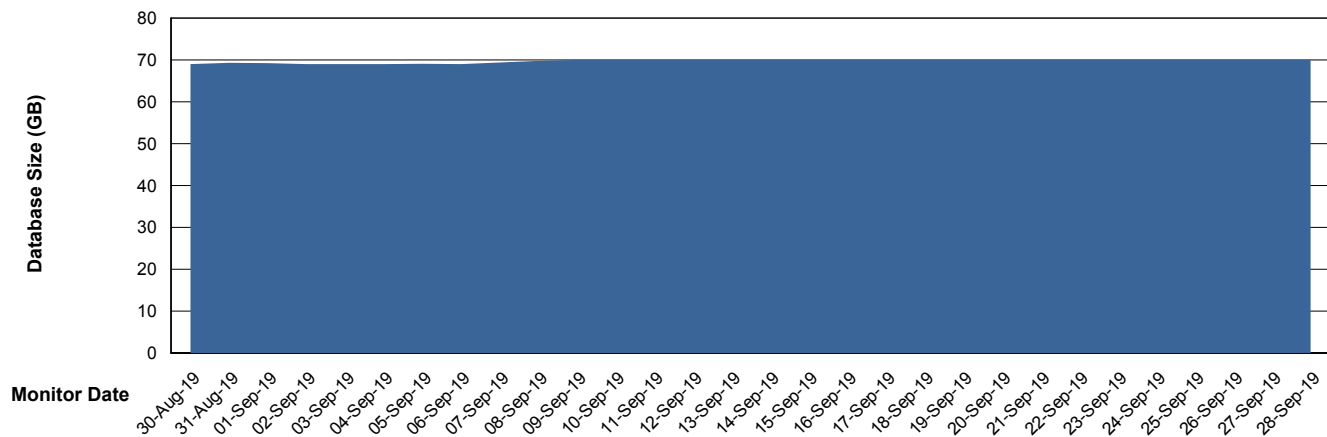

DATABASE SIZE VENDB_BI

Database growth over last month