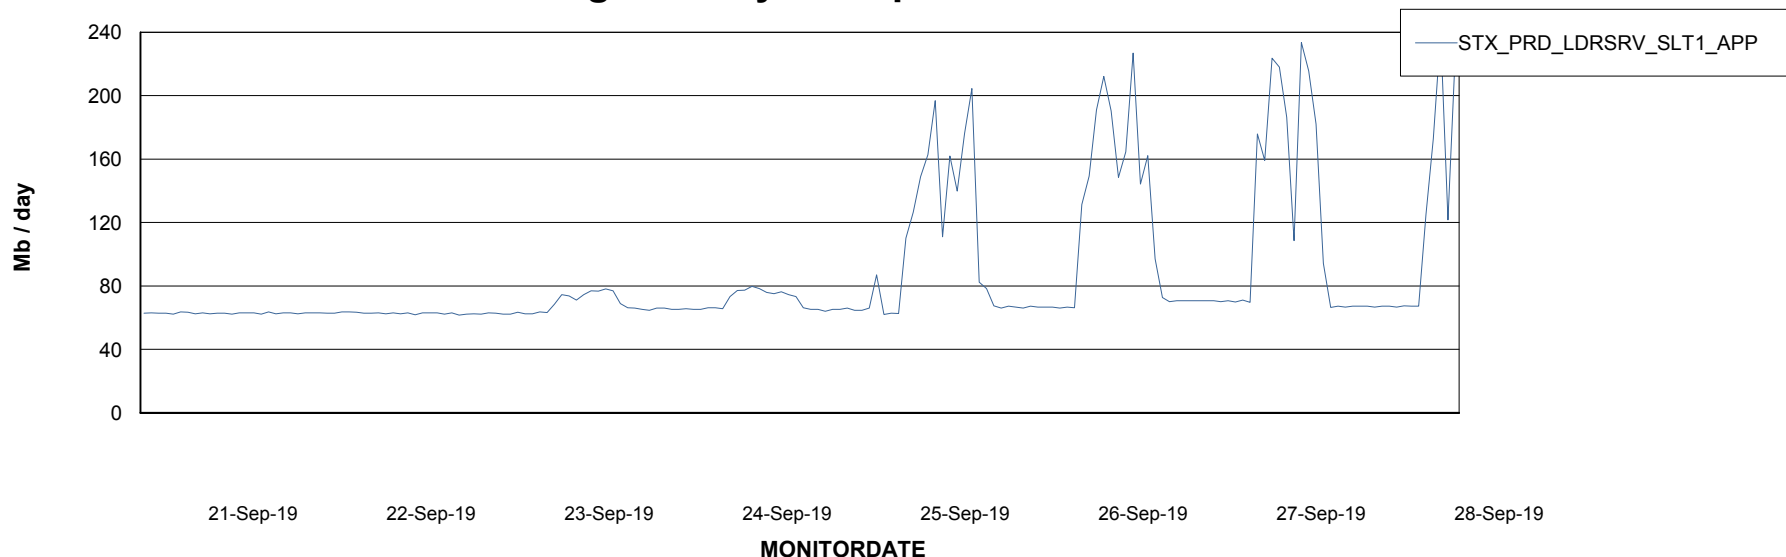

ABSSolute Application Server Services

Avg memory used per ABS Server Service