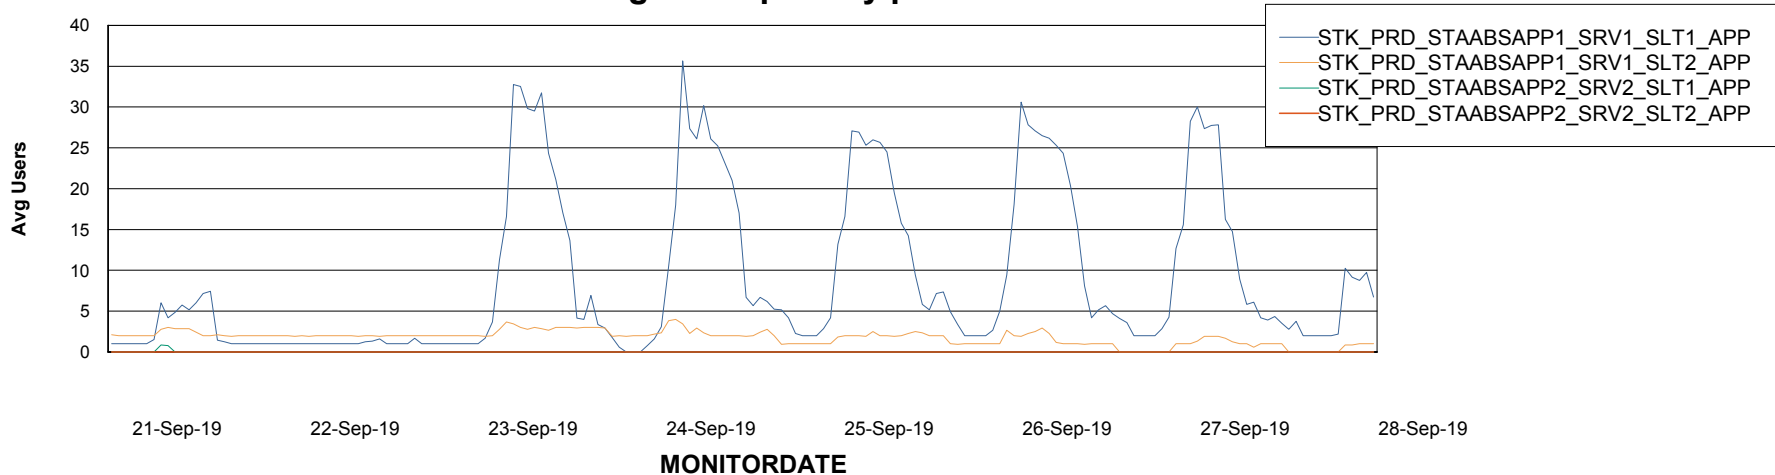

Weekly SLA Customer Report

Customer STK_Production
Database ID 82

ABSSolute Application Server Services

Avg memory used per ABS Server Service

Avg users per day per ABS server

Weekly SLA Customer Report

Customer STK_Production
Database ID 82