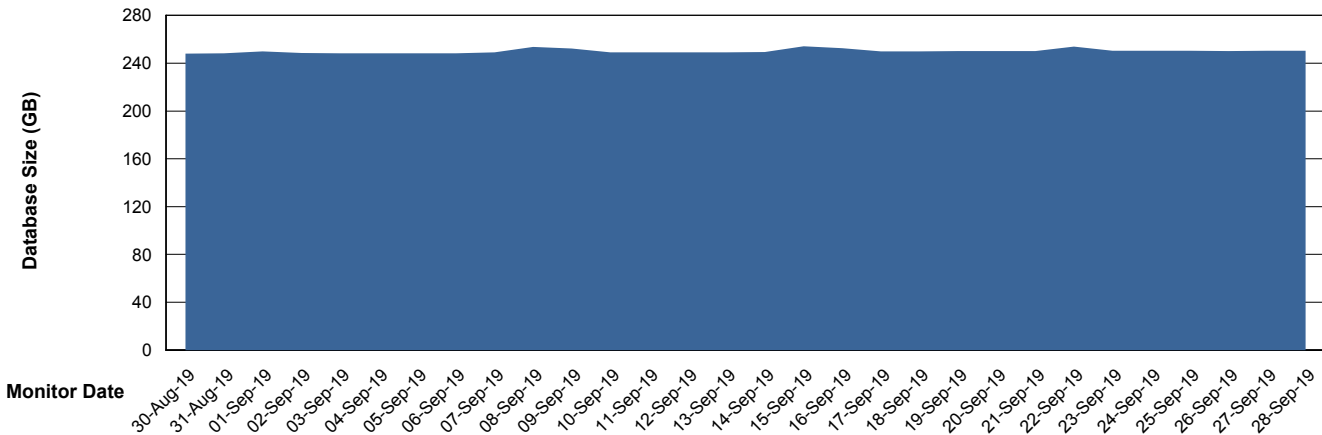

Database growth over last month

Database Tablespace STKDB_ABS1 Production Database

Date	Tablespace Name	Filesize (Gb)	Usedsize (Gb)	Percentage free
28-Sep-19	ABSDATA	177	107	40
	INDX	162	139	14
27-Sep-19	ABSDATA	177	107	40
	INDX	162	139	14
26-Sep-19	ABSDATA	177	107	40
	INDX	162	139	14
25-Sep-19	ABSDATA	177	107	40
	INDX	162	139	14
24-Sep-19	ABSDATA	177	107	40
	INDX	162	139	14
23-Sep-19	ABSDATA	177	107	40
	INDX	162	138	15
22-Sep-19	ABSDATA	177	107	40
	INDX	162	137	15