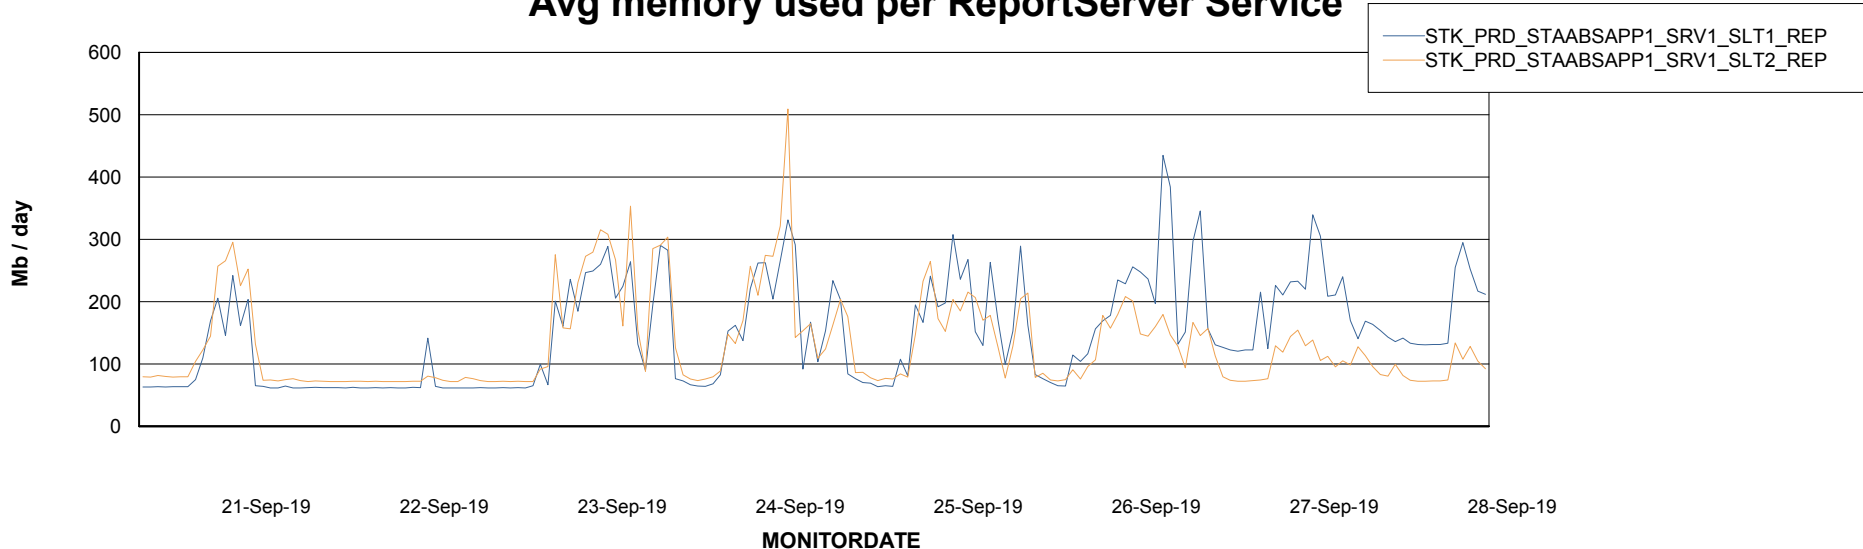

ABSSolute Application ReportServer Services

Avg memory used per ReportServer Service