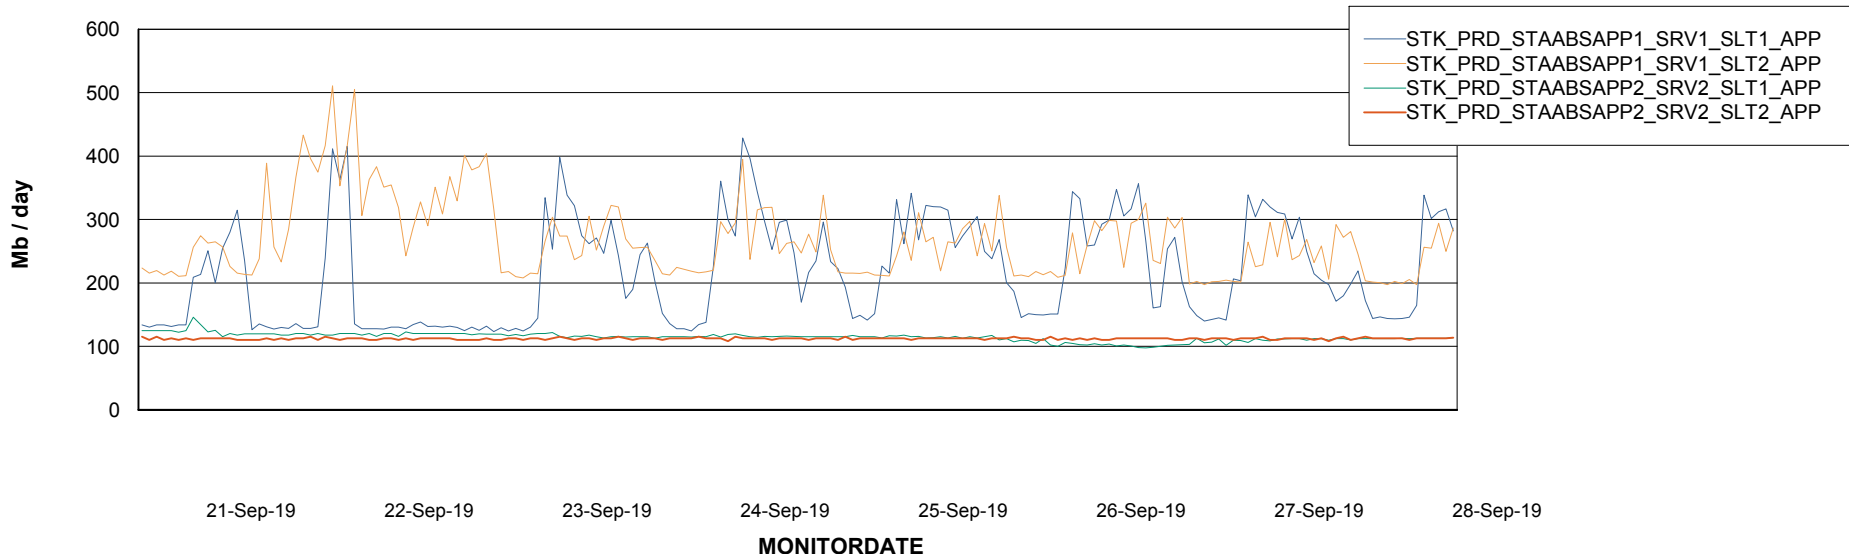

ABSSolute Application Server Services

Avg memory used per ABS Server Service