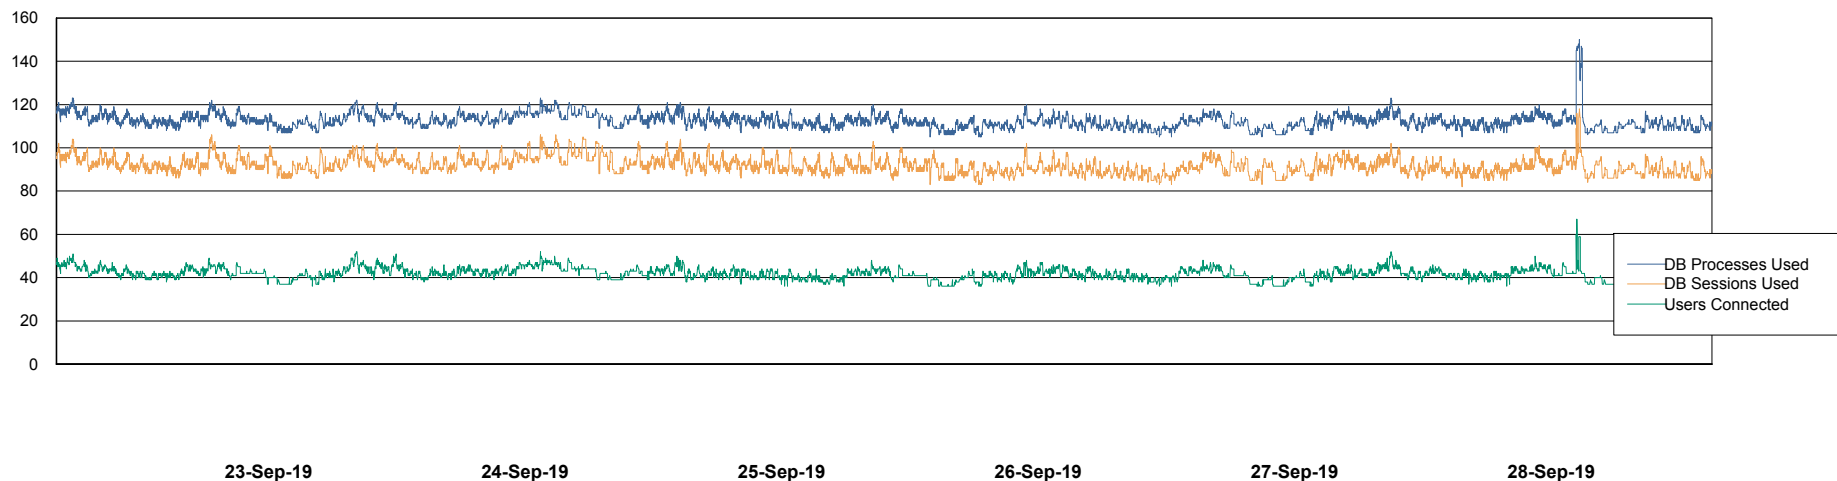

Weekly SLA Customer Report

Customer STK_Production
Database ID 82

Harddisk Usage STK_STAABSDB2 Standby DB Server

	Free disk space on c: (%)	Total disk space on c: (Gb)	Free disk space on d: (%)	Total disk space on d: (Gb)	Free disk space on e: (%)	Total disk space on e: (Gb)
28-Sep-19	73	99	47	350	28	1,000
27-Sep-19	73	99	47	350	28	1,000
26-Sep-19	73	99	48	350	28	1,000
25-Sep-19	73	99	47	350	28	1,000
24-Sep-19	73	99	47	350	28	1,000
23-Sep-19	73	99	47	350	28	1,000
22-Sep-19	73	99	48	350	28	1,000

Weekly SLA Customer Report

Customer STK_Production
Database ID 82

Database Performance STKDB_ABS1 Production Database

Weekly SLA Customer Report

Customer STK_Production
Database ID 82

Database Performance STKDB_ABS1SB Standby Database