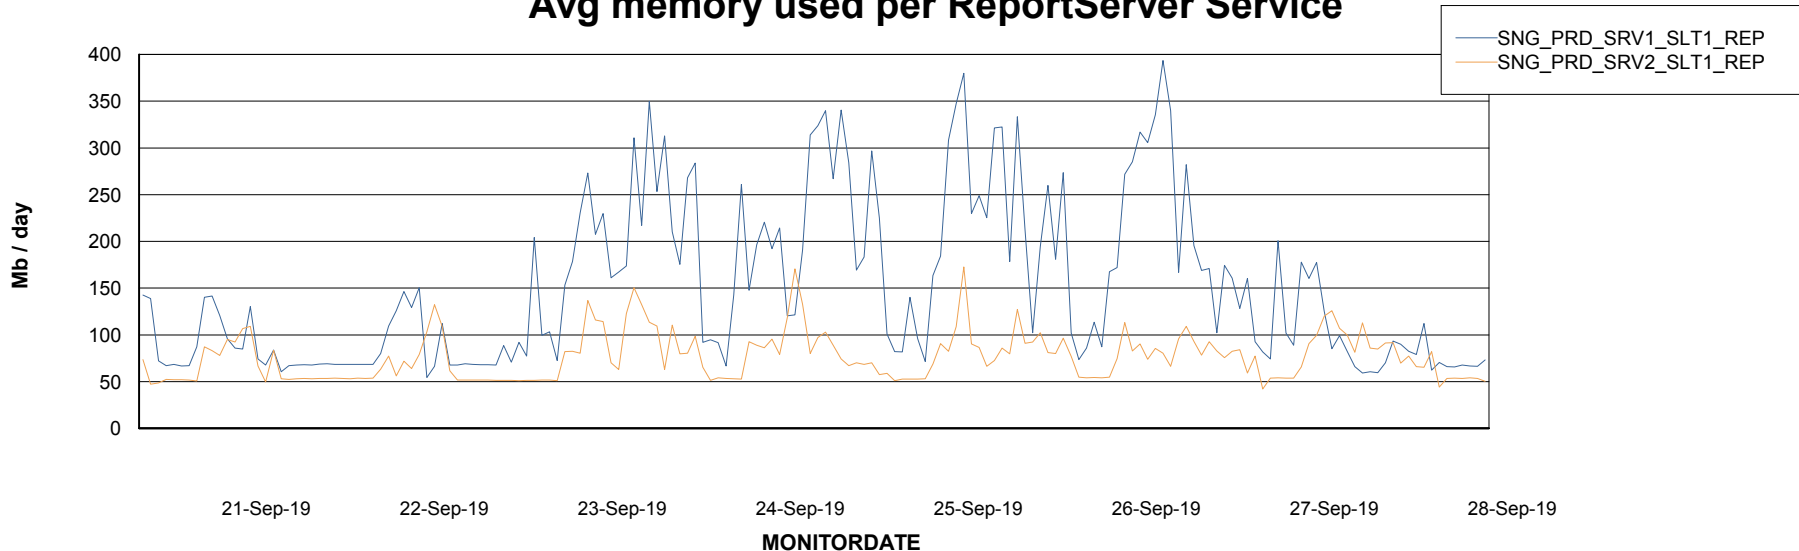

ABSSolute Application ReportServer Services

Avg memory used per ReportServer Service