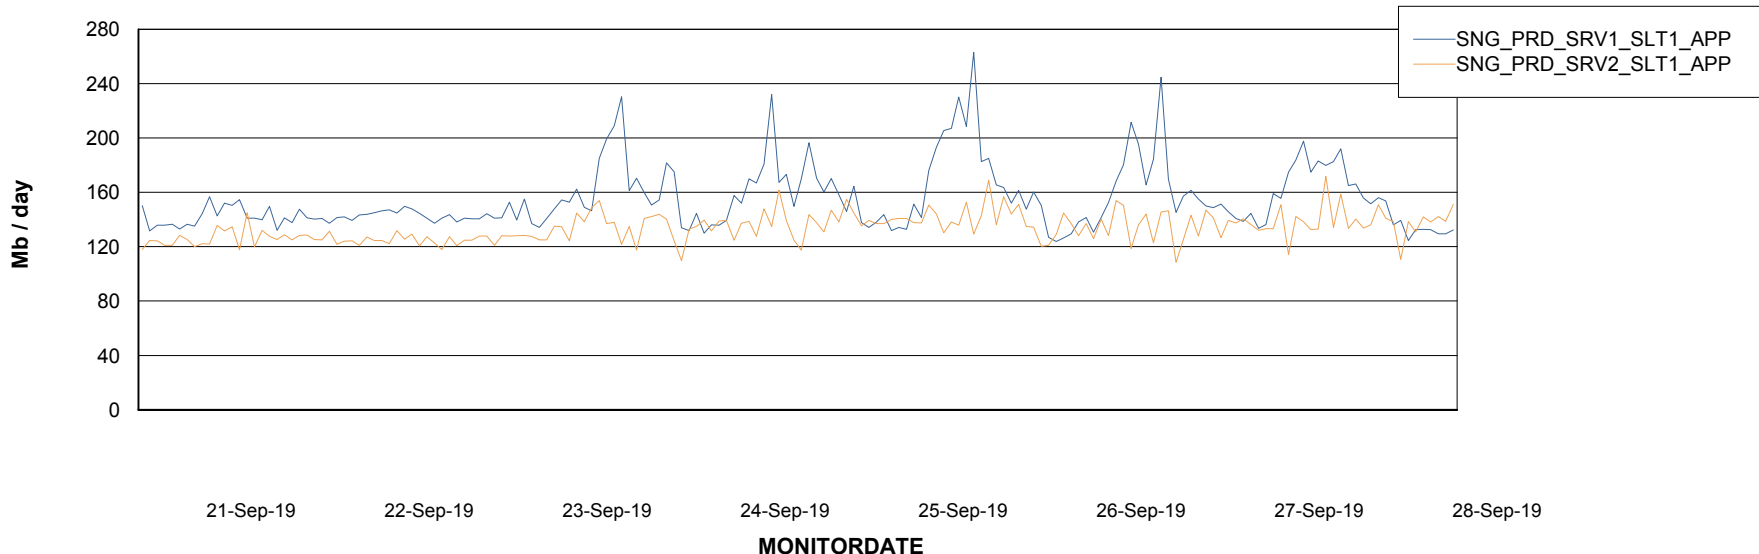

ABSSolute Application Server Services

Avg memory used per ABS Server Service