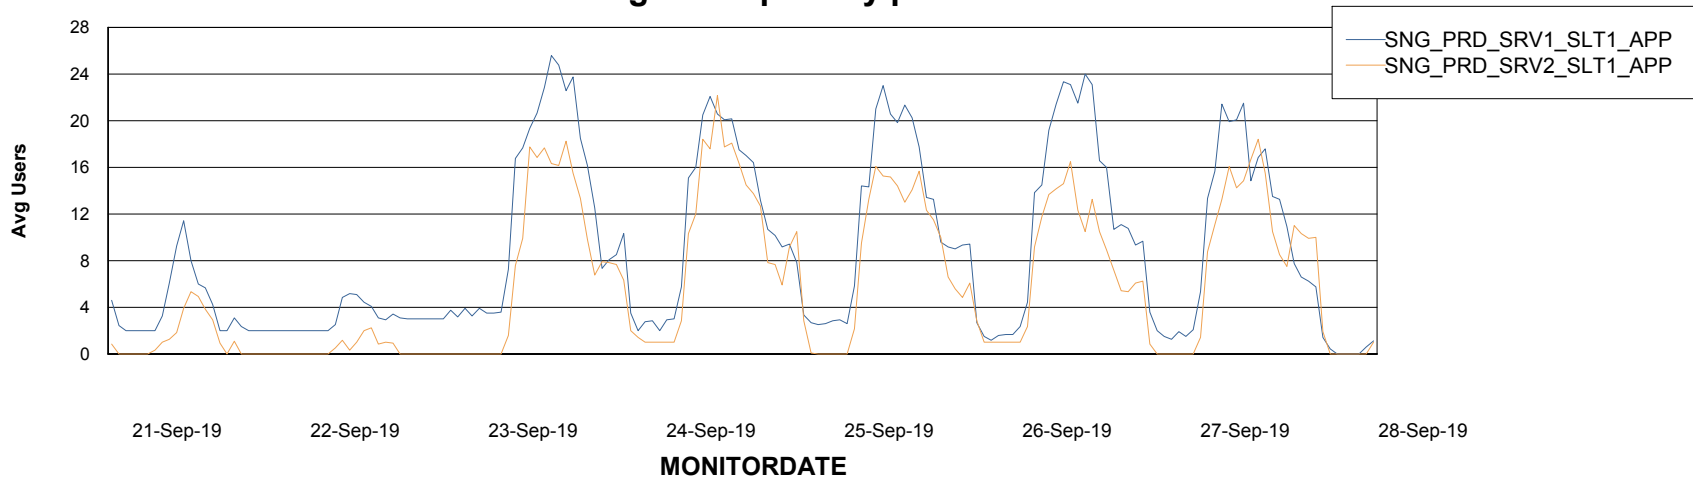

Database Tablespace SNGDB_Production

Date	Tablespace Name	Filesize (Gb)	Usedsize (Gb)	Percentage free
28-Sep-19	ABSDATA	24	21	13
	INDX	80	69	14
27-Sep-19	ABSDATA	24	21	13
	INDX	80	69	14
26-Sep-19	ABSDATA	24	21	13
	INDX	80	68	15
25-Sep-19	ABSDATA	24	21	13
	INDX	80	68	15
24-Sep-19	ABSDATA	24	20	17
	INDX	80	68	15
23-Sep-19	ABSDATA	24	20	17
	INDX	80	68	15
22-Sep-19	ABSDATA	24	20	17
	INDX	80	68	15

Weekly SLA Customer Report

Customer SNG_Production
Database ID 70

ABSSolute Application Server Services

Avg memory used per ABS Server Service

Avg users per day per ABS server

Weekly SLA Customer Report

Customer SNG_Production
Database ID 70