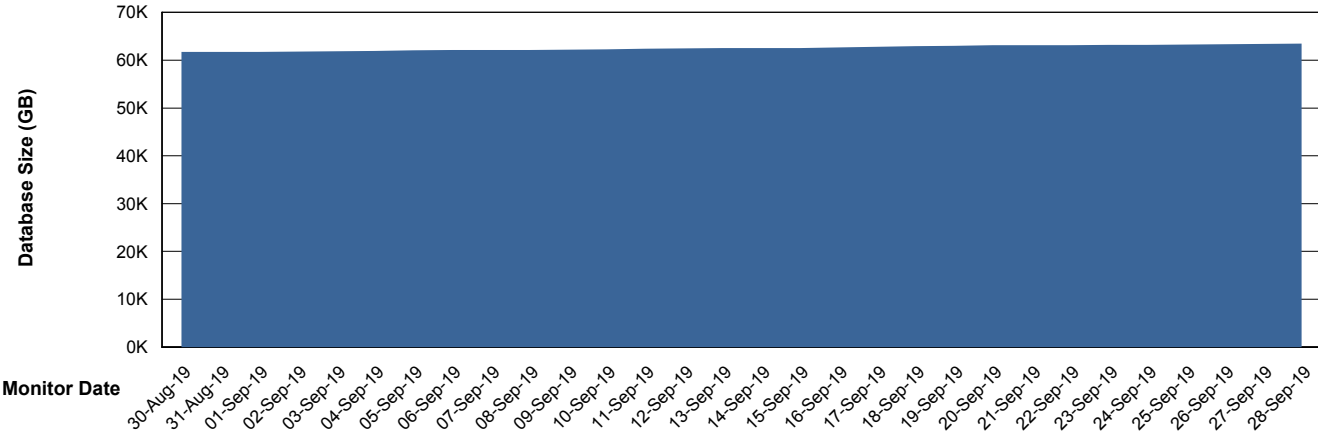

DATABASE SIZE RSSDB_Production

Database growth over last month

Database Tablespace RSSDB_Production

Date	Tablespace Name	Filesize (Gb)	Usedsize (Gb)	Percentage free
28-Sep-19	ABSDATA	35,000	26,284	25
	INDX	45,000	35,811	20
27-Sep-19	ABSDATA	35,000	26,284	25
	INDX	45,000	35,811	20
26-Sep-19	ABSDATA	35,000	26,267	25
	INDX	45,000	35,735	21
25-Sep-19	ABSDATA	35,000	26,195	25
	INDX	45,000	35,707	21
24-Sep-19	ABSDATA	35,000	26,187	25
	INDX	45,000	35,657	21
23-Sep-19	ABSDATA	35,000	26,187	25
	INDX	45,000	35,639	21
22-Sep-19	ABSDATA	35,000	26,179	25
	INDX	45,000	35,620	21