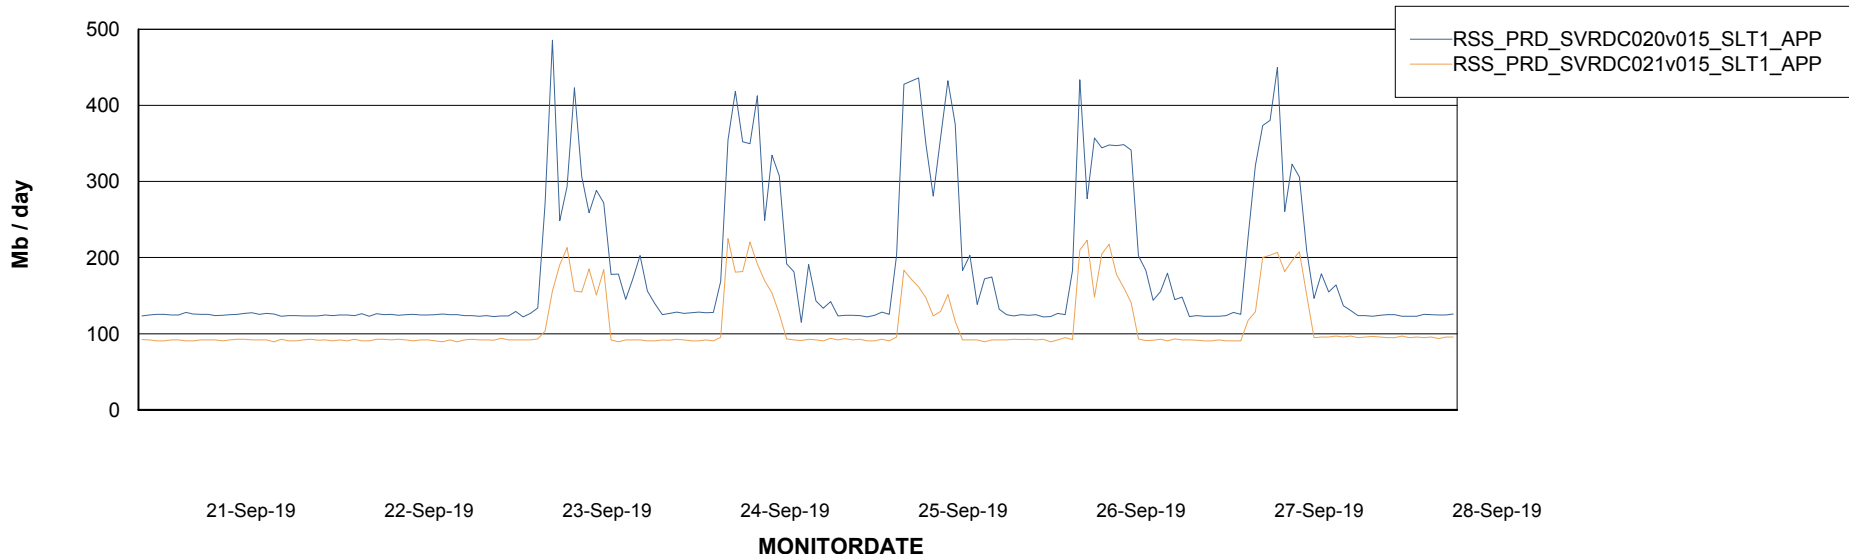

ABSSolute Application Server Services

Avg memory used per ABS Server Service