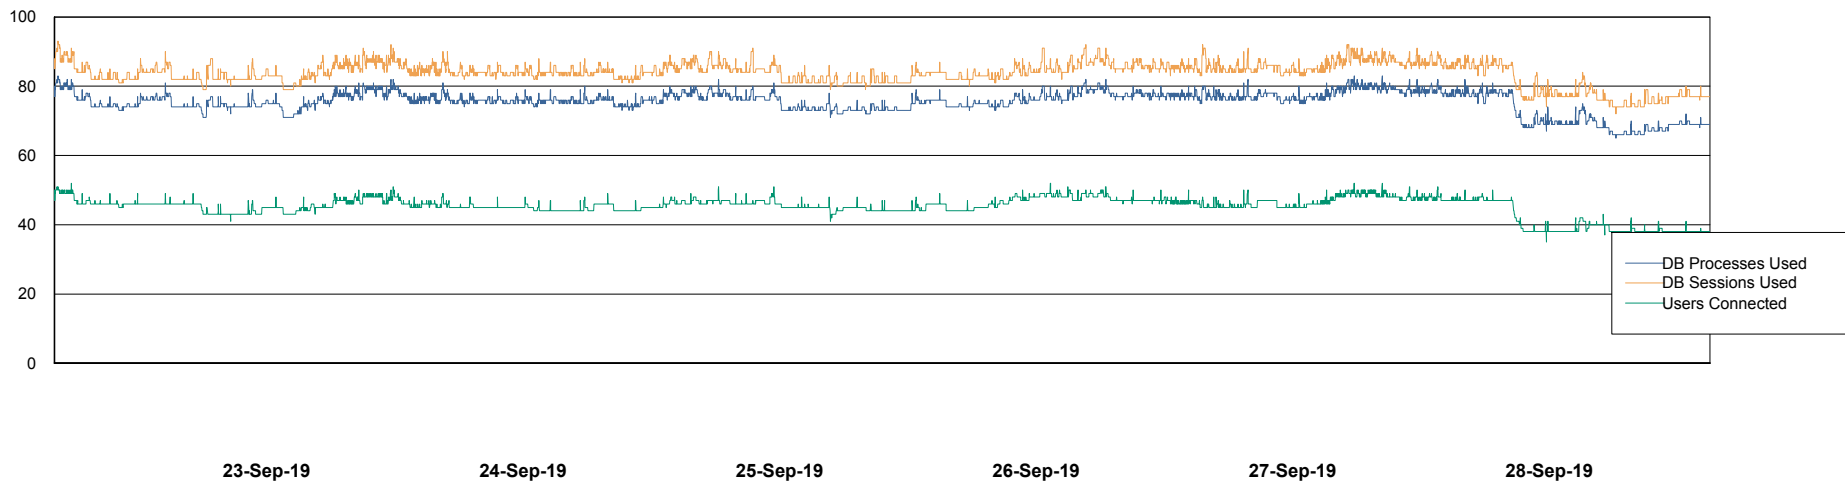

Database Performance RSSDB_Production