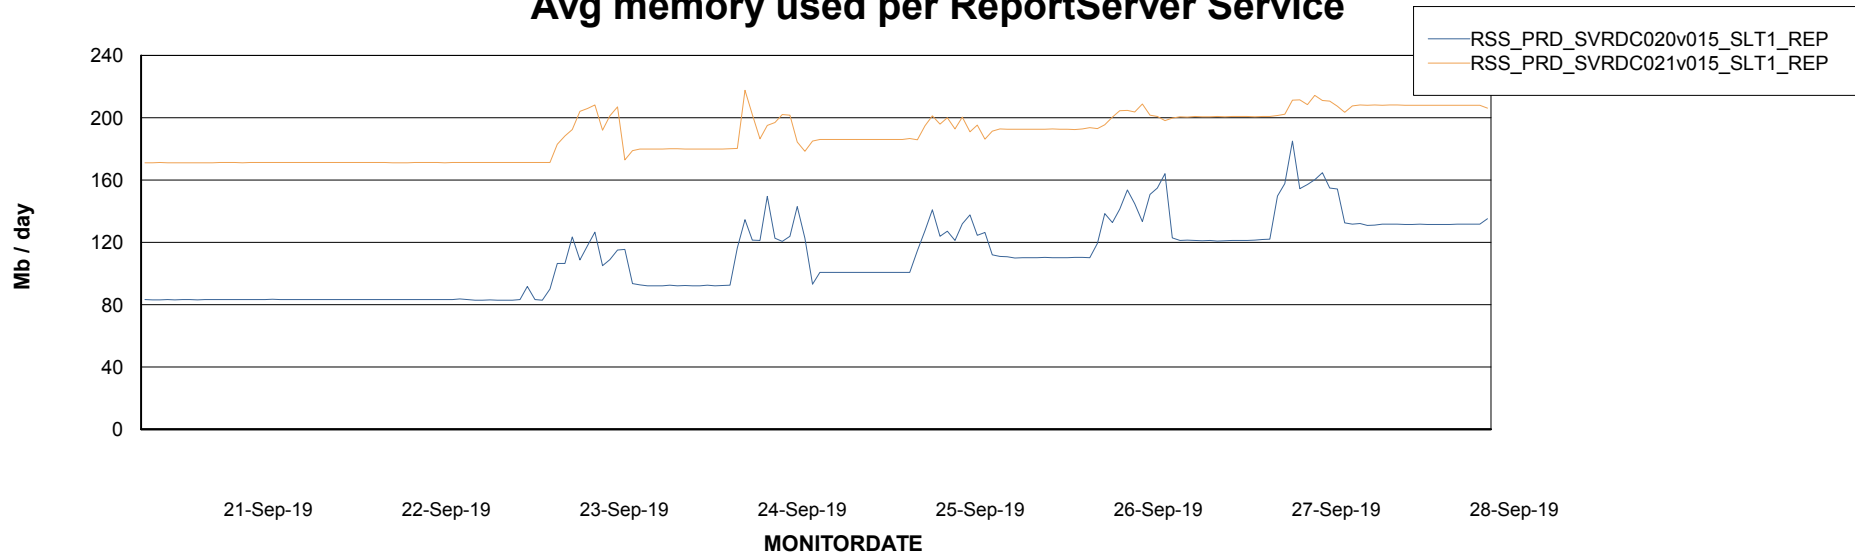

ABSSolute Application ReportServer Services

Avg memory used per ReportServer Service