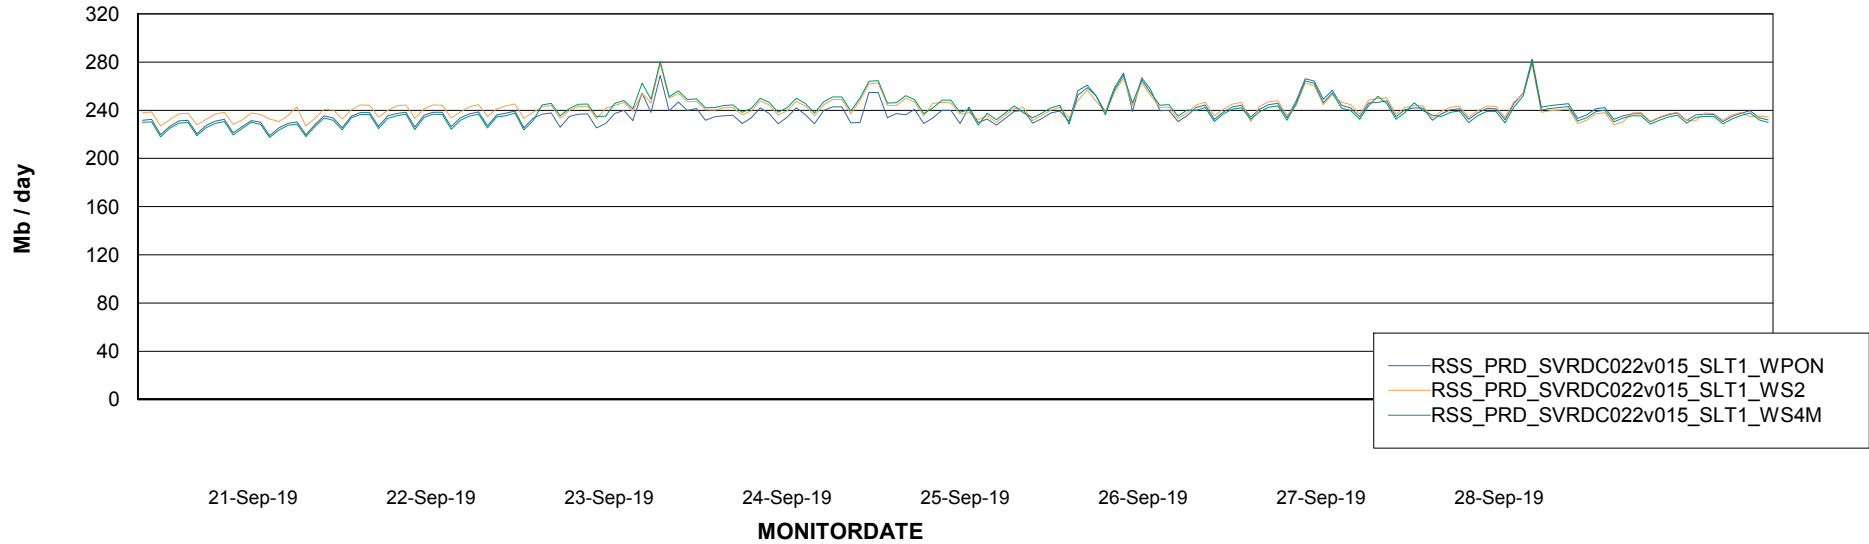

ABSSolute Application ReportServer Services

Avg memory used per ReportServer Service

Weekly SLA Customer Report

Customer RSS Production
Database ID 52

ABSSolute Web Component Services

Avg memory used per ABS Web component