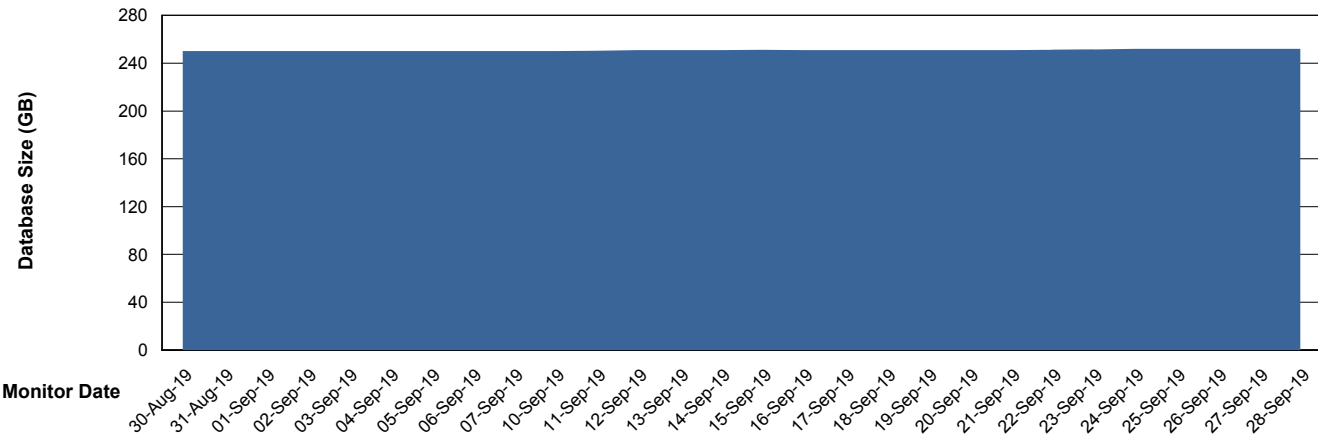

Database growth over last month

Database Tablespace PCODB_Production

Date	Tablespace Name	Filesize (Gb)	Usedsize (Gb)	Percentage free
28-Sep-19	ABSDATA	150	90	40
	INDX	200	129	36
27-Sep-19	ABSDATA	150	90	40
	INDX	200	129	36
26-Sep-19	ABSDATA	150	90	40
	INDX	200	129	36
25-Sep-19	ABSDATA	150	90	40
	INDX	200	129	36
24-Sep-19	ABSDATA	150	90	40
	INDX	200	129	36
23-Sep-19	ABSDATA	150	90	40
	INDX	200	129	36
22-Sep-19	ABSDATA	150	90	40
	INDX	200	128	36