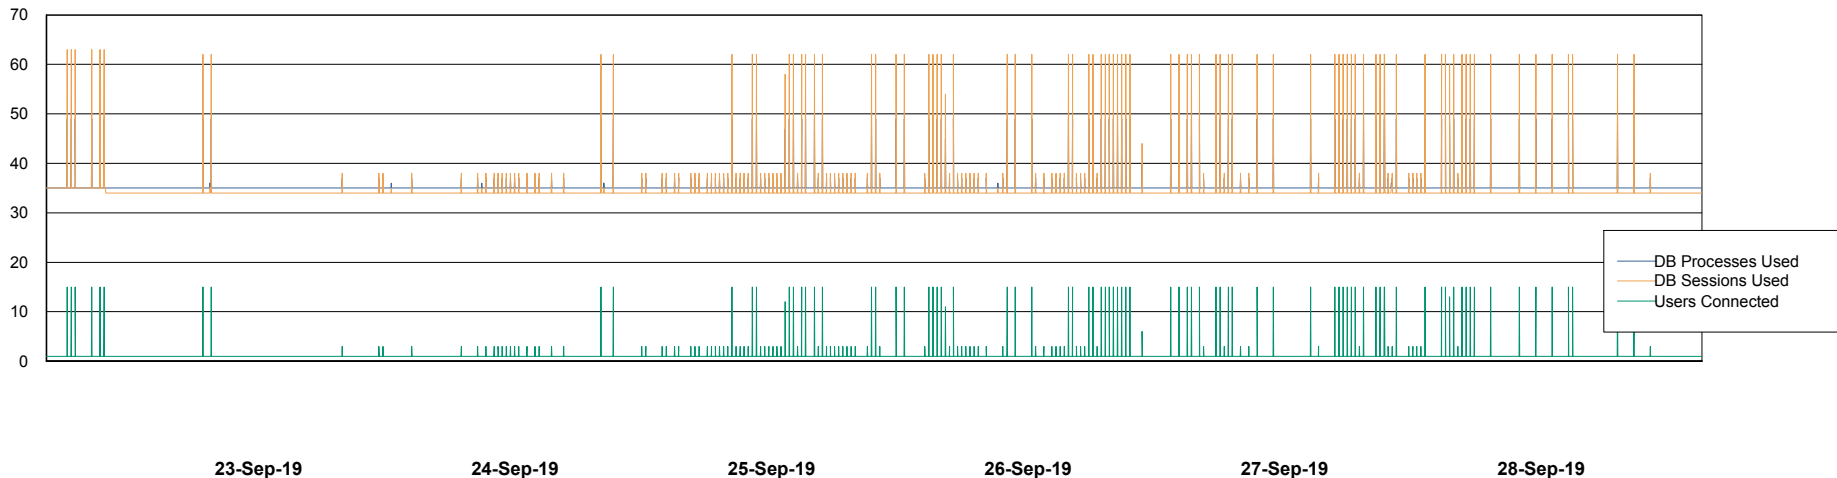

Weekly SLA Customer Report

Customer PCO Production
Database ID 44

Database Performance PCODB_Production

Weekly SLA Customer Report

Customer PCO Production
Database ID 44

Database Performance PCODB_Standby

Weekly SLA Customer Report