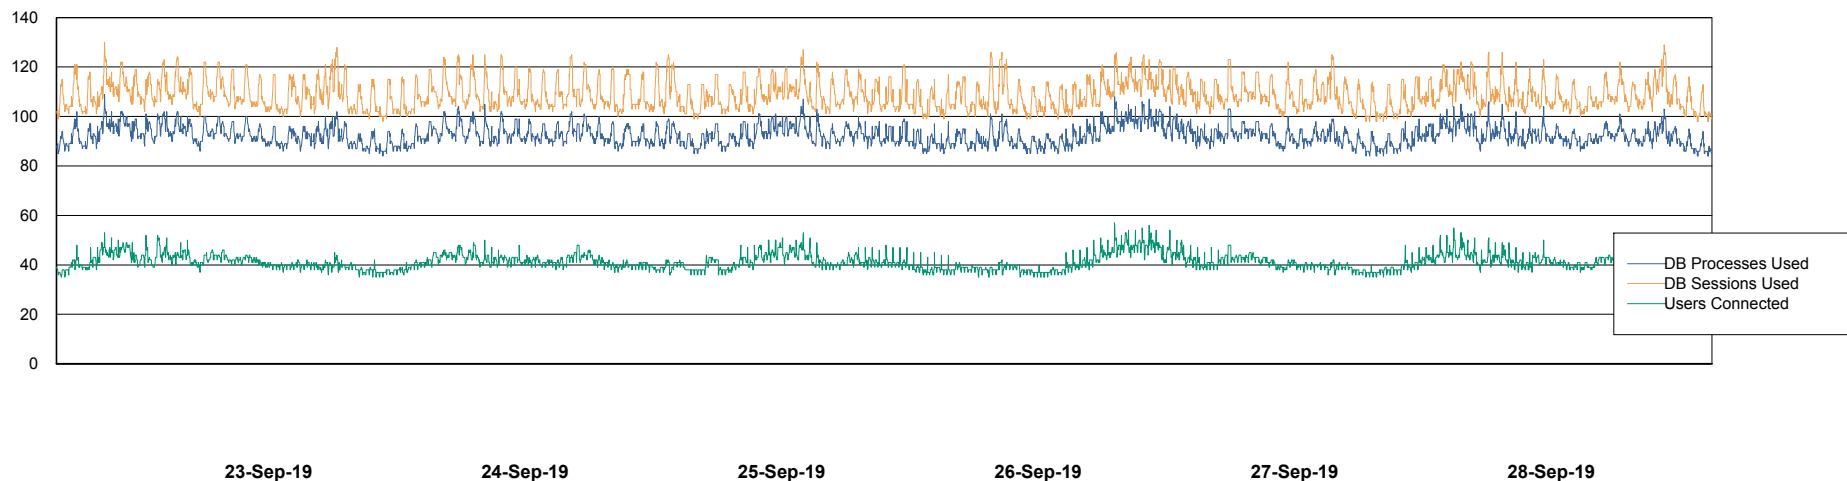

Database Performance PCODB_Production