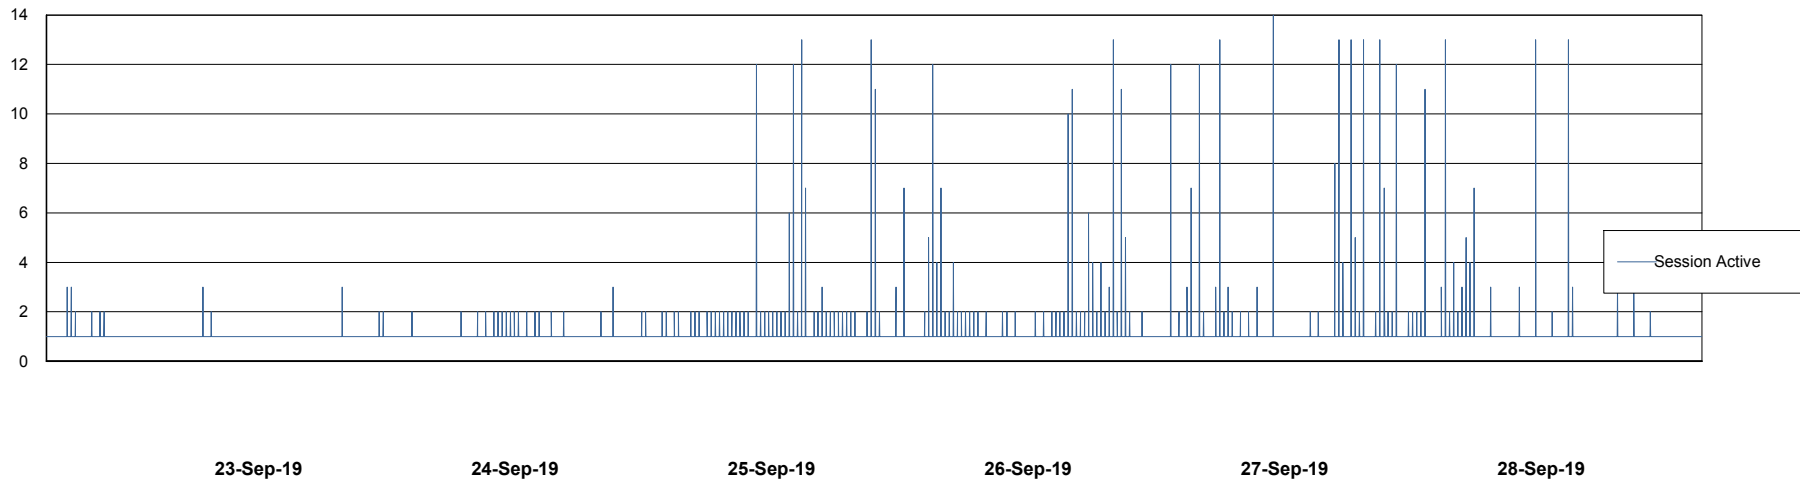

Weekly SLA Customer Report

Customer PCO Production
Database ID 44

Database Performance PCODB_Production

Weekly SLA Customer Report

Customer PCO Production
Database ID 44

Database Performance PCODB_Standby

Weekly SLA Customer Report