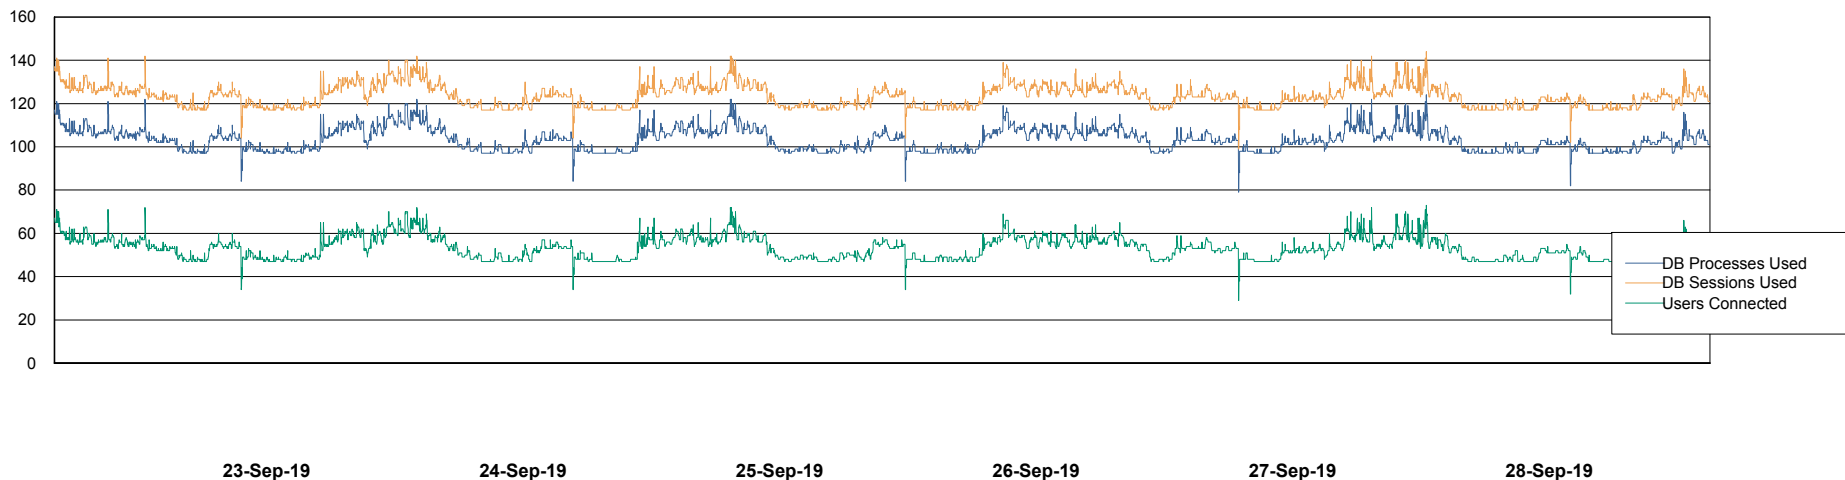

Weekly SLA Customer Report

Customer LSS_Prod (NO SLA)
Database ID 96

Database Performance LSS_ABSCH_DB_LIODA3

Weekly SLA Customer Report

Customer LSS_Prod (NO SLA)
Database ID 96

Database Performance LSS_ABSCH2_DB_LIODA3