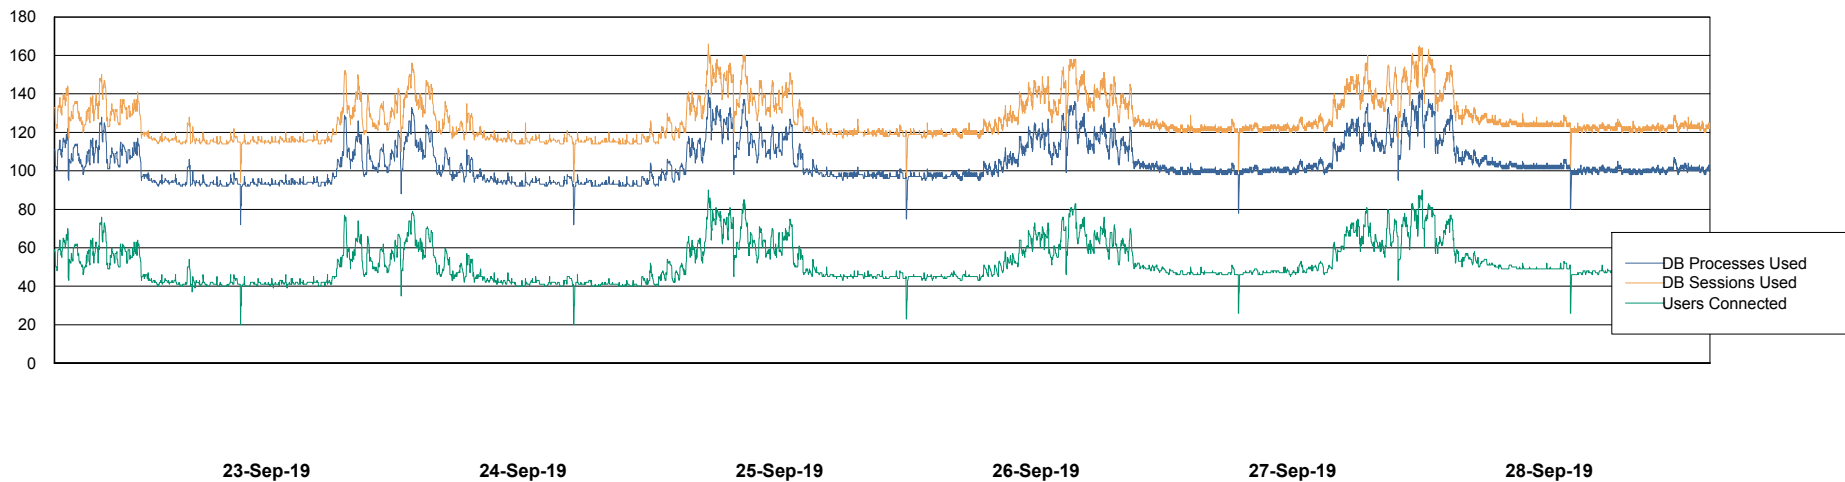

Database Performance LSS_ABSCH3_DB_LIODA3