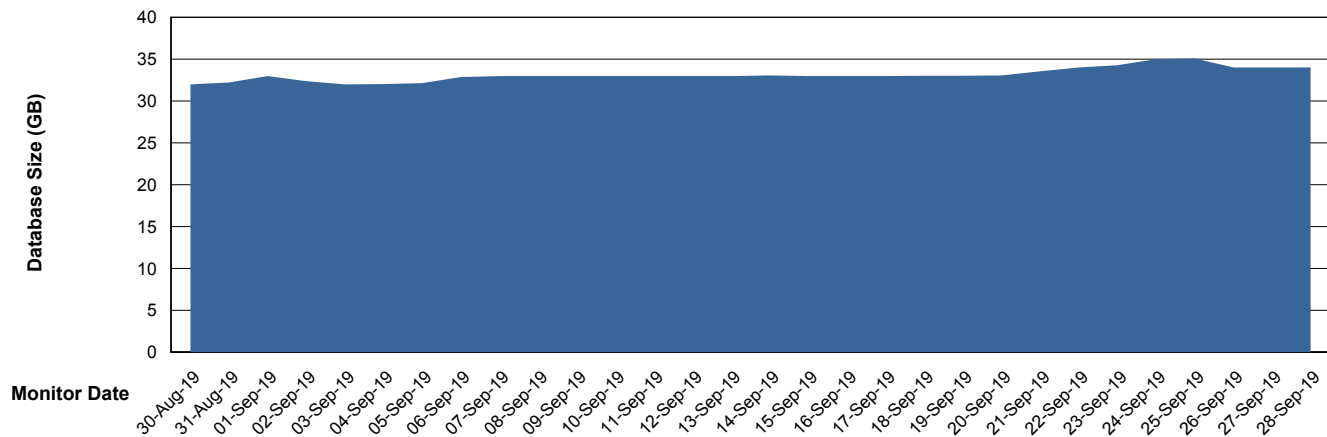

DATABASE SIZE LSS_ABSCH_DB_LIODA3

Database growth over last month