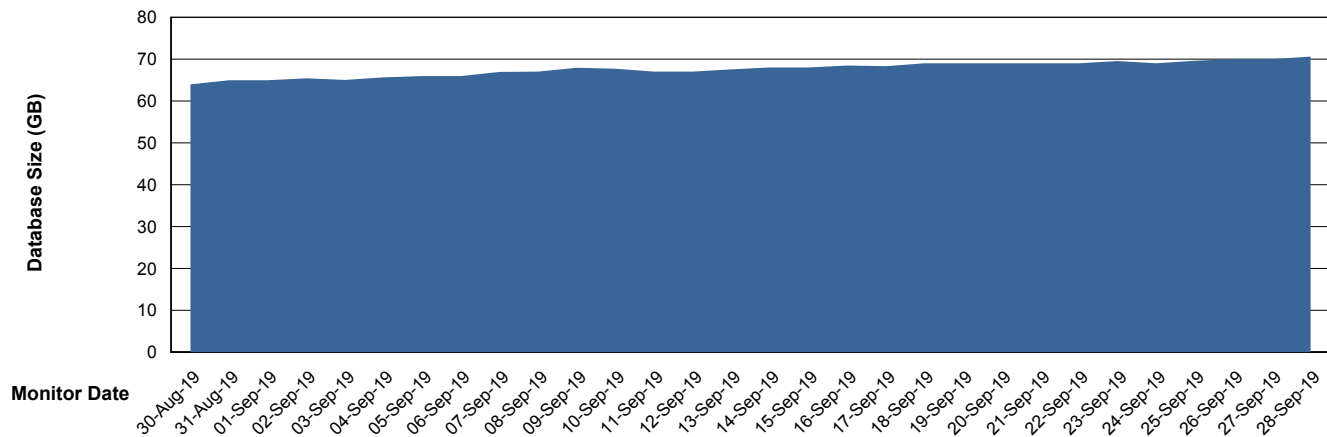

Database growth over last month

DATABASE SIZE LSS_ABSCH2_DB_LIODA3

Database growth over last month

Weekly SLA Customer Report

Customer LSS_Prod (NO SLA)
 Database ID 96

DATABASE SIZE LSS_ABSCH3_DB_LIODA3

Database growth over last month

DATABASE SIZE LSS_ABSEE_DB_LIODA5

Database growth over last month

Weekly SLA Customer Report

Customer LSS_Prod (NO SLA)
Database ID 96

DATABASE SIZE LSS_ABSEE2_DB_LIODA5

Database growth over last month

DATABASE SIZE LSS_ABSME_DB_LIODA4