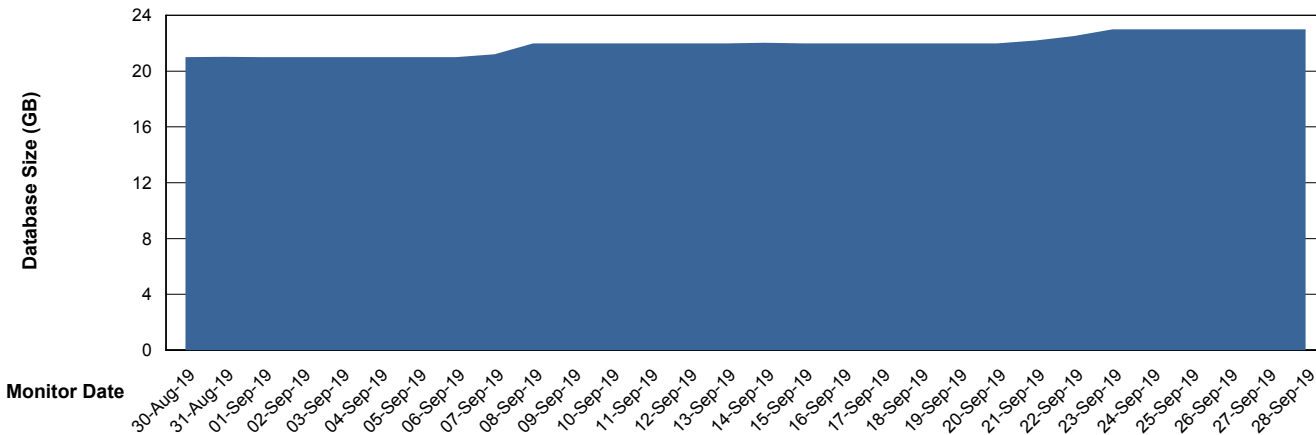

DATABASE SIZE LSS_ABSEE_DB_LIODA5

Database growth over last month

Weekly SLA Customer Report

Customer LSS_Prod (NO SLA)
Database ID 96

DATABASE SIZE LSS_ABSEE2_DB_LIODA5

Database growth over last month

DATABASE SIZE LSS_ABSME_DB_LIODA4