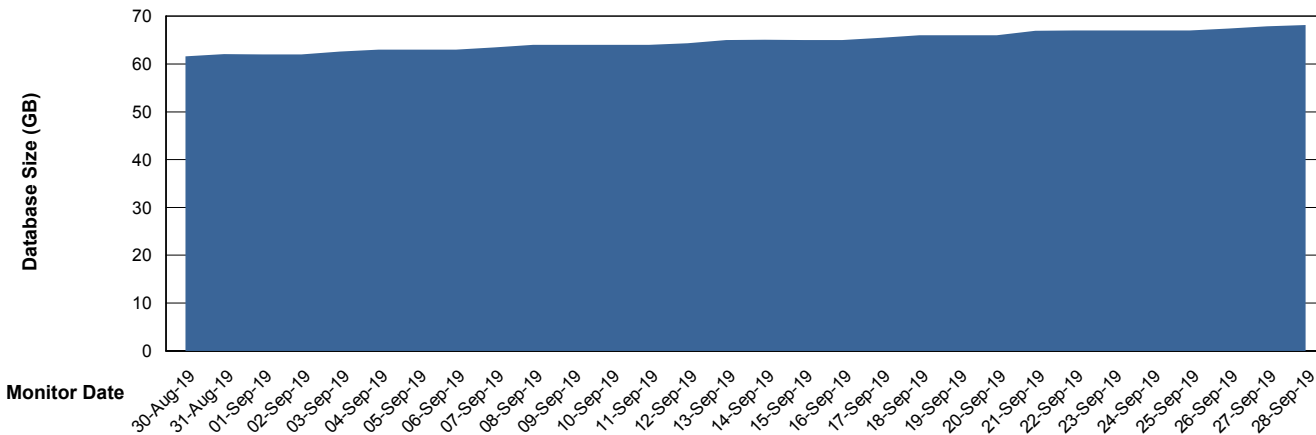

DATABASE SIZE LSS_ABSME_DB_LIODA4

Database growth over last month