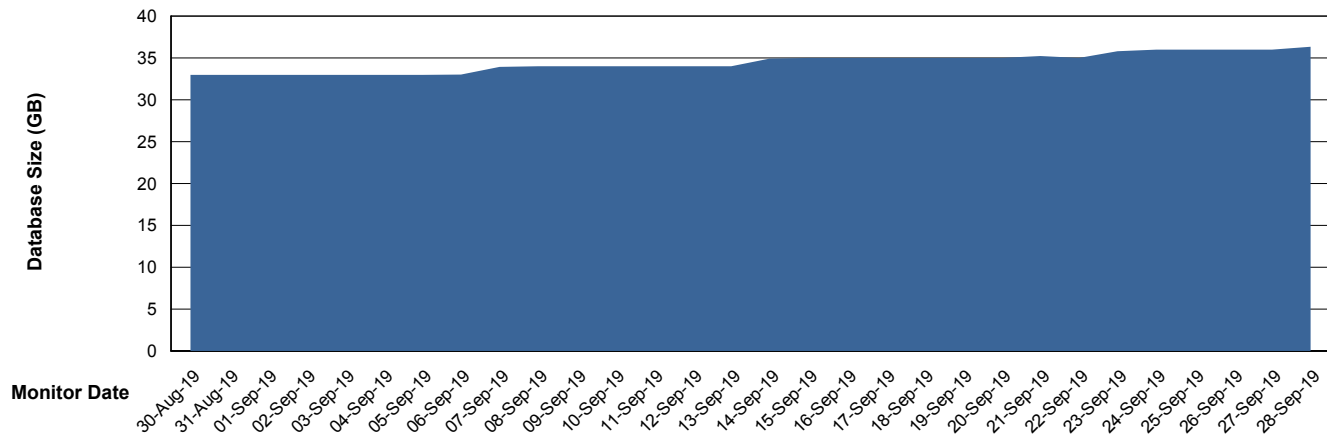

Database growth over last month

DATABASE SIZE LSS_ABSCH2_DB_LIODA3

Database growth over last month

Weekly SLA Customer Report

Customer LSS_Prod (NO SLA)
 Database ID 96

DATABASE SIZE LSS_ABSCH3_DB_LIODA3

Database growth over last month

DATABASE SIZE LSS_ABSEE_DB_LIODA5

Database growth over last month

Weekly SLA Customer Report

Customer LSS_Prod (NO SLA)
Database ID 96

DATABASE SIZE LSS_ABSEE2_DB_LIODA5

Database growth over last month

DATABASE SIZE LSS_ABSME_DB_LIODA4