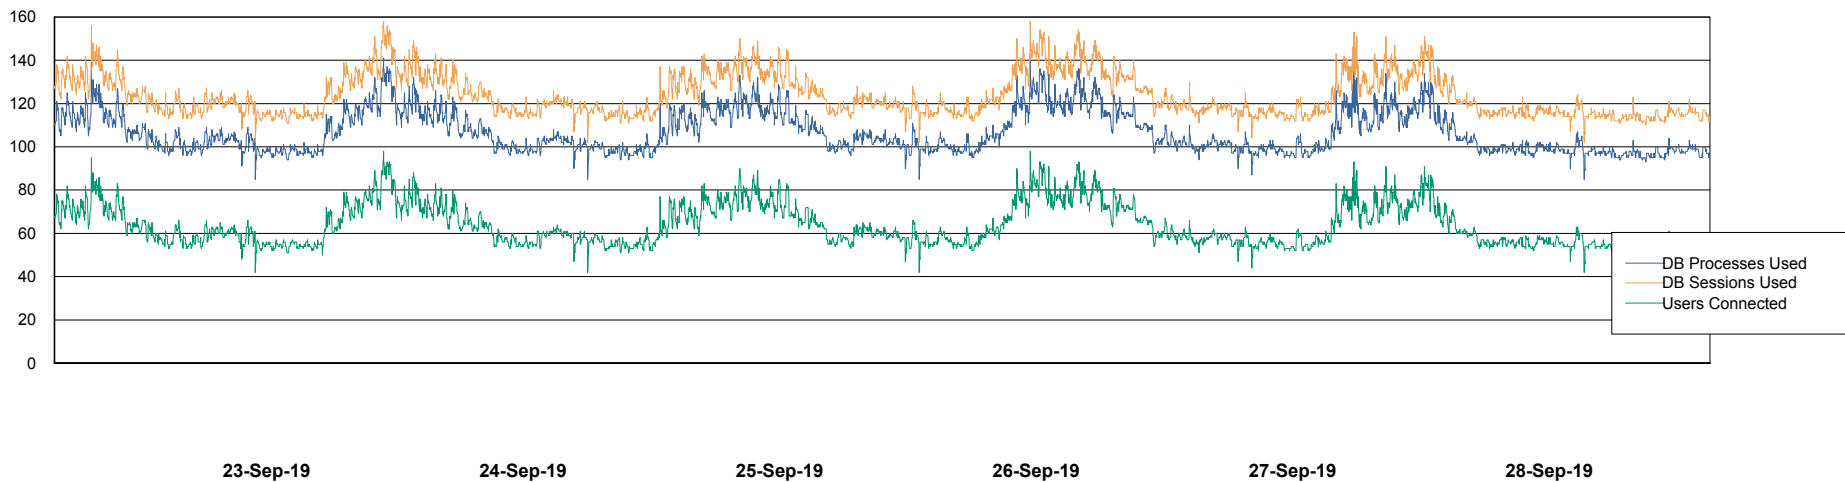

Weekly SLA Customer Report

Customer LSS_Prod (NO SLA)
Database ID 96

Database Performance LSS_ABSEE2_DB_LIODA5

Weekly SLA Customer Report

Customer LSS_Prod (NO SLA)
Database ID 96

Database Performance LSS_ABSME_DB_LIODA4