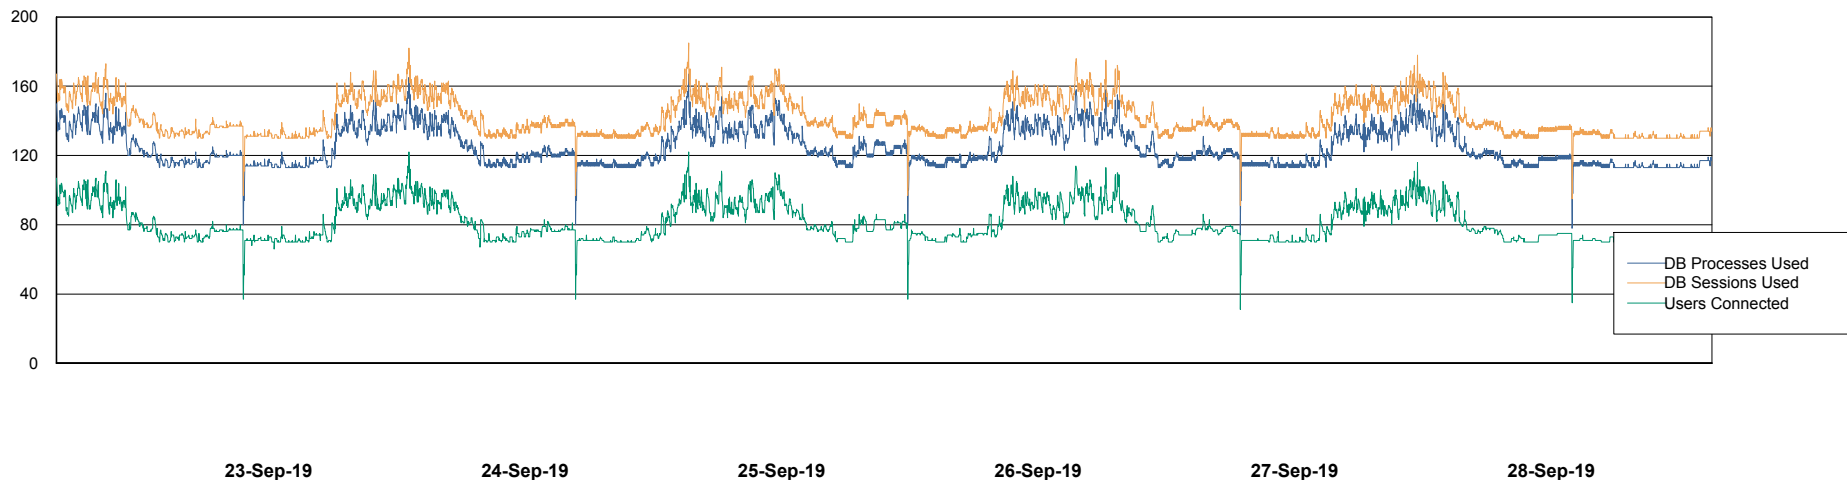

Weekly SLA Customer Report

Customer LSS_Prod (NO SLA)
Database ID 96

Database Performance LSS_ABSCH3_DB_LIODA3

Weekly SLA Customer Report

Customer LSS_Prod (NO SLA)
Database ID 96

Database Performance LSS_ABSEE_DB_LIODA5