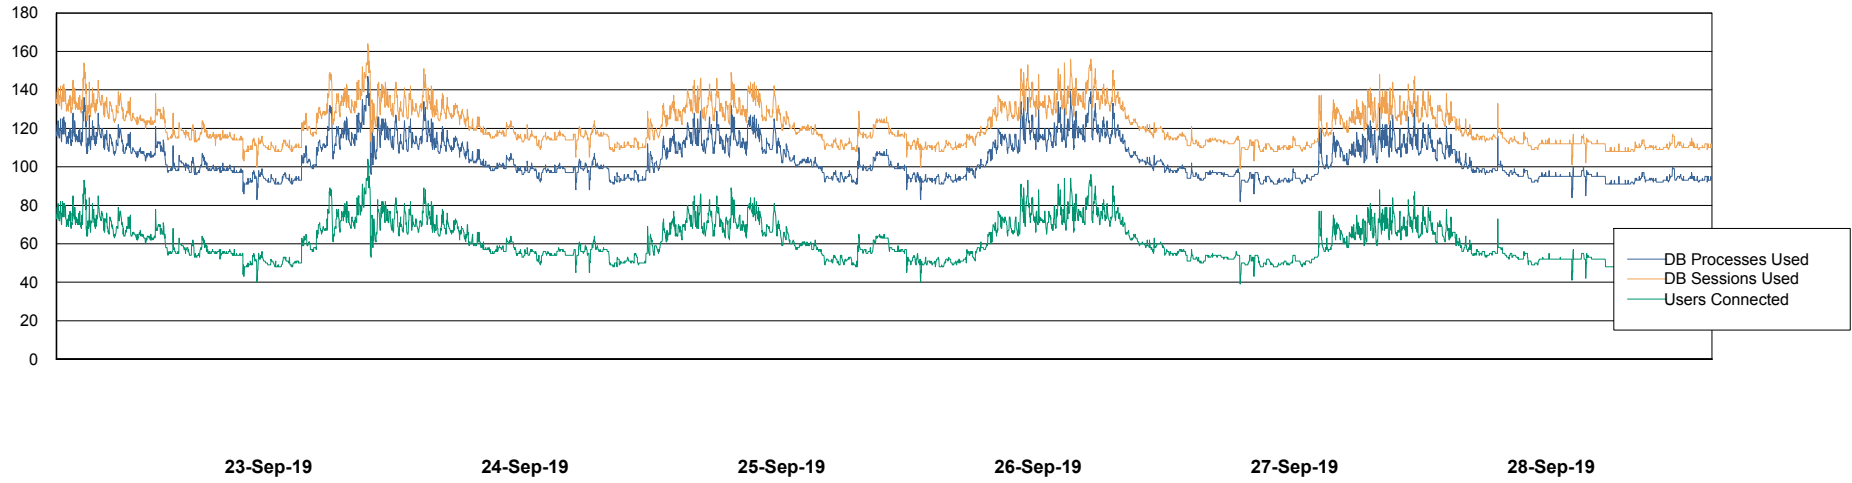

Database Performance LSS_ABSME2_DB_LIODA4