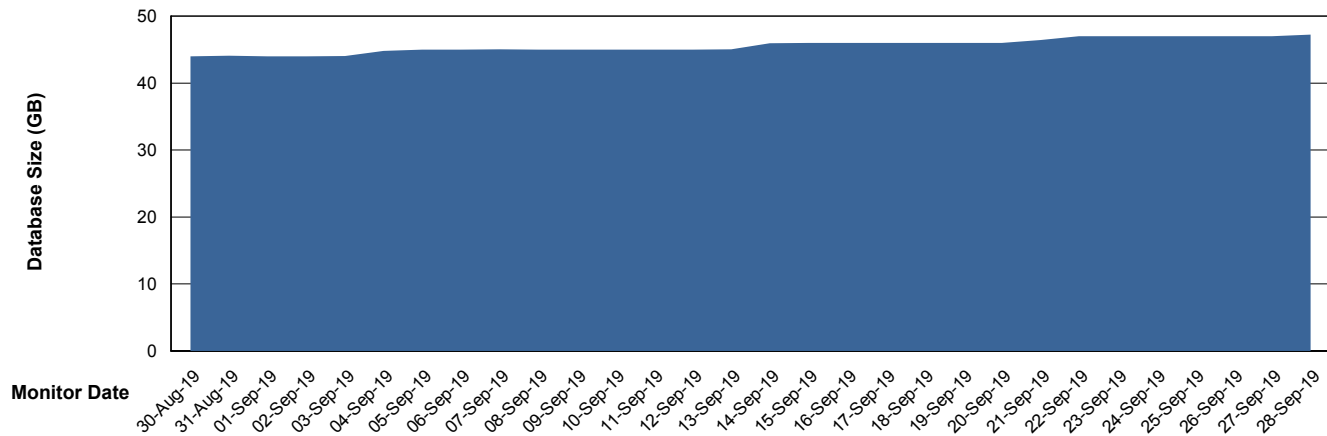

DATABASE SIZE LSS_ABSCH2_DB_LIODA3

Database growth over last month