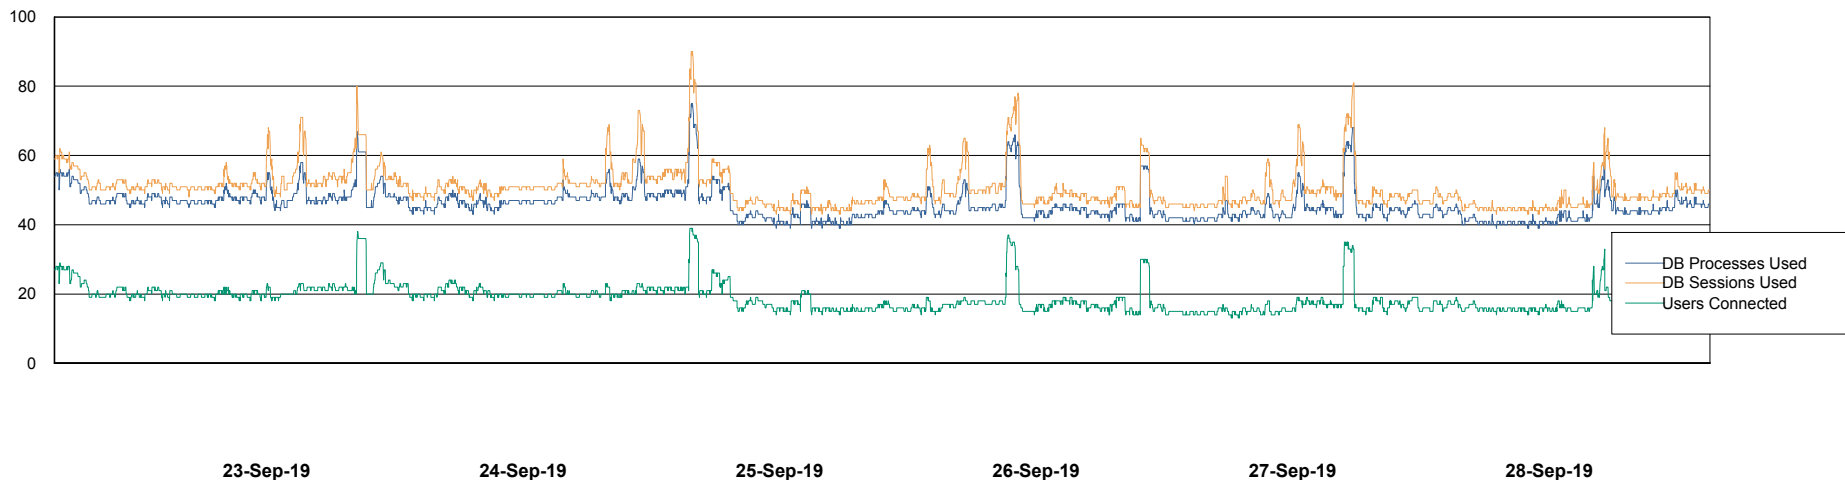

Database Performance LLGDBBI_Production