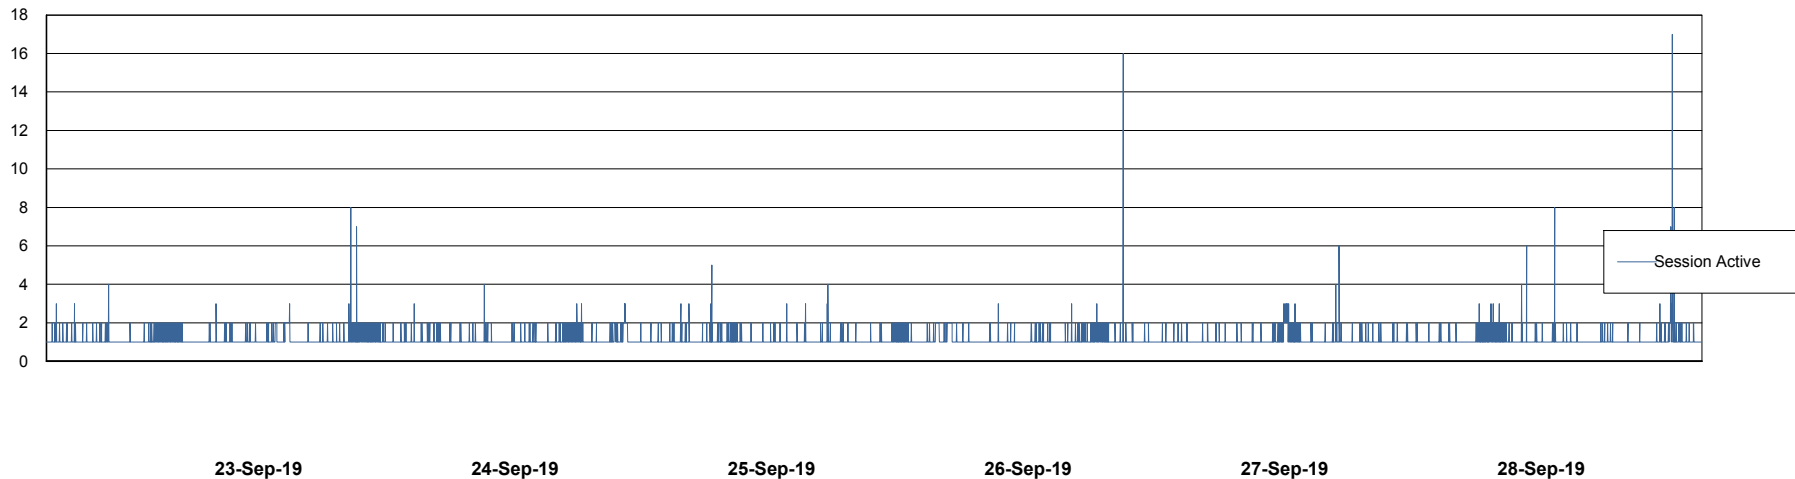

Weekly SLA Customer Report

Customer LLG_Production
Database ID 53

Database Performance LLGDB_Production

Weekly SLA Customer Report

Customer LLG_Production
Database ID 53

Database Performance LLGDB_Standby

Weekly SLA Customer Report