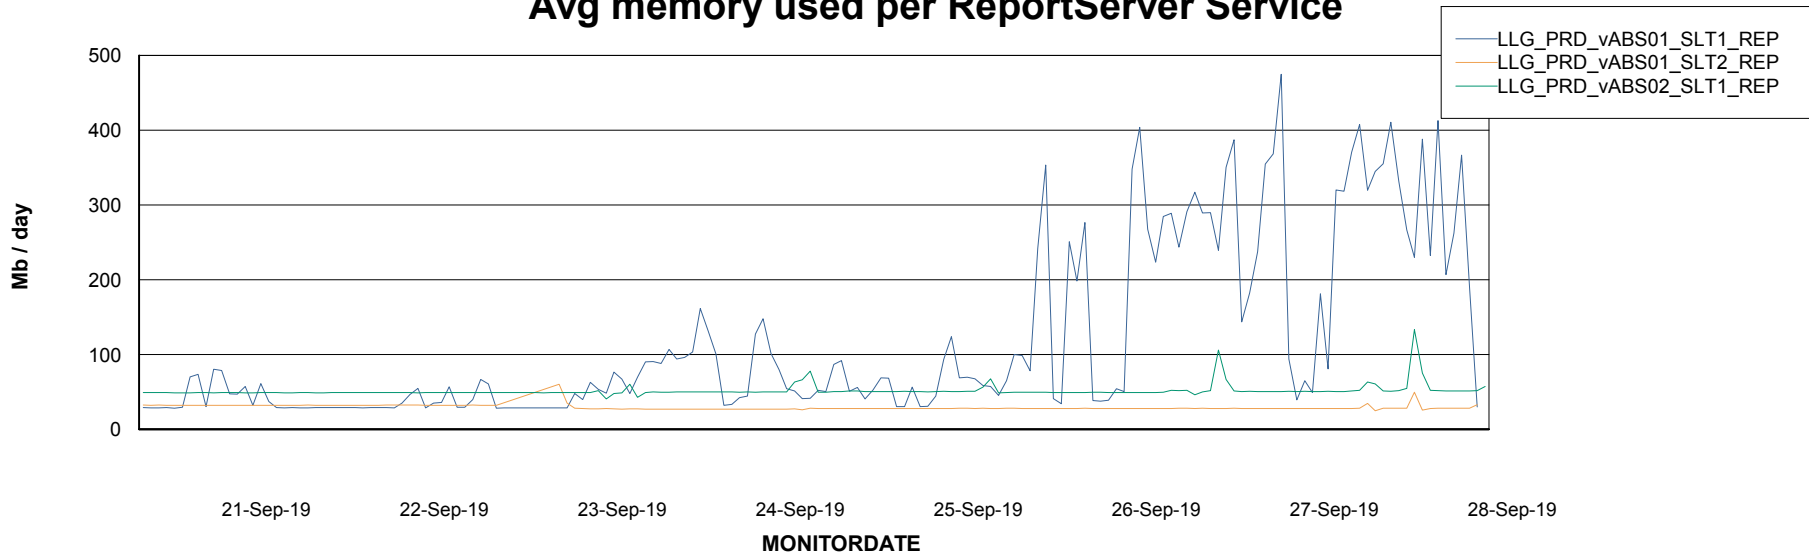

ABSSolute Application ReportServer Services

Avg memory used per ReportServer Service