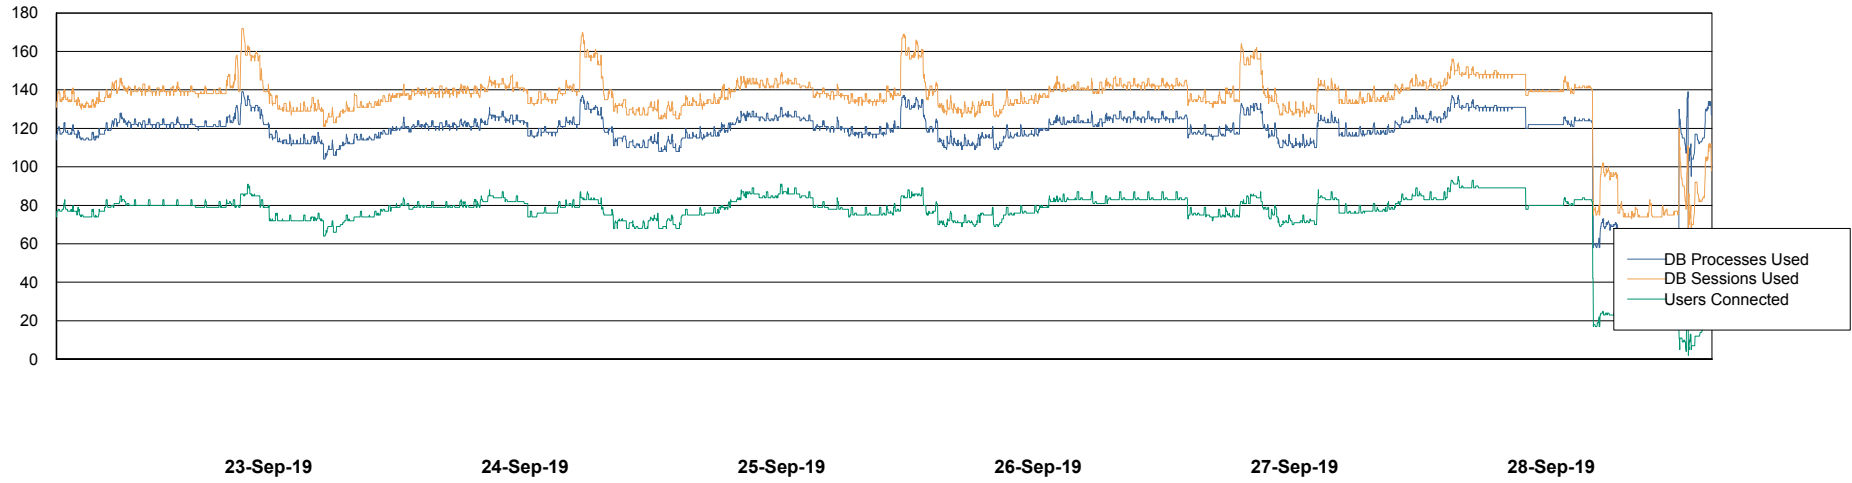

Database Performance LLGDB_Production