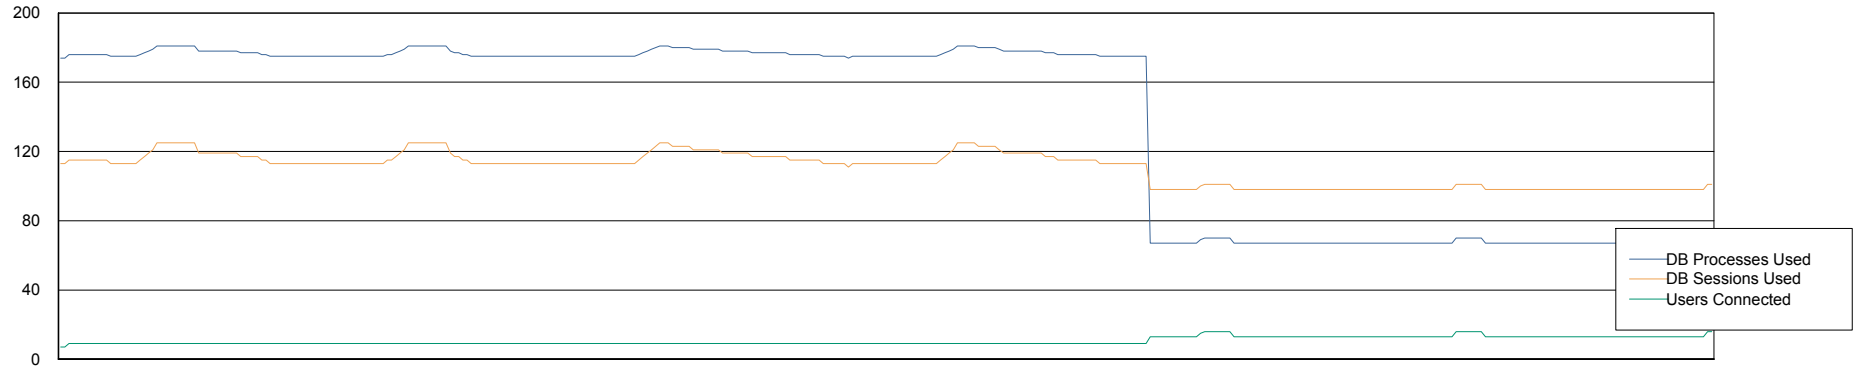

Database Performance OLD_LLGDDB_Standby