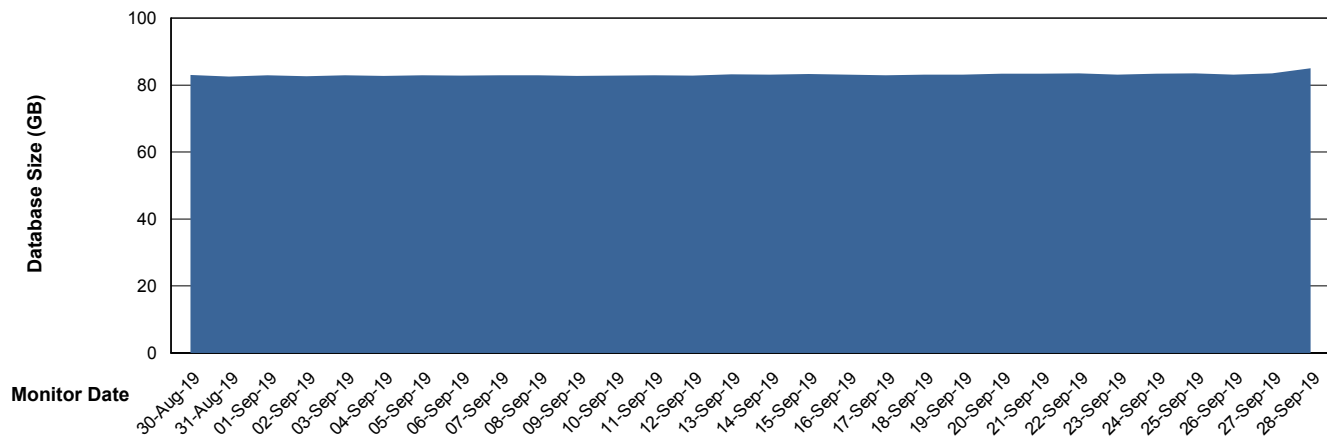

DATABASE SIZE LLGDBBI_Production

Database growth over last month