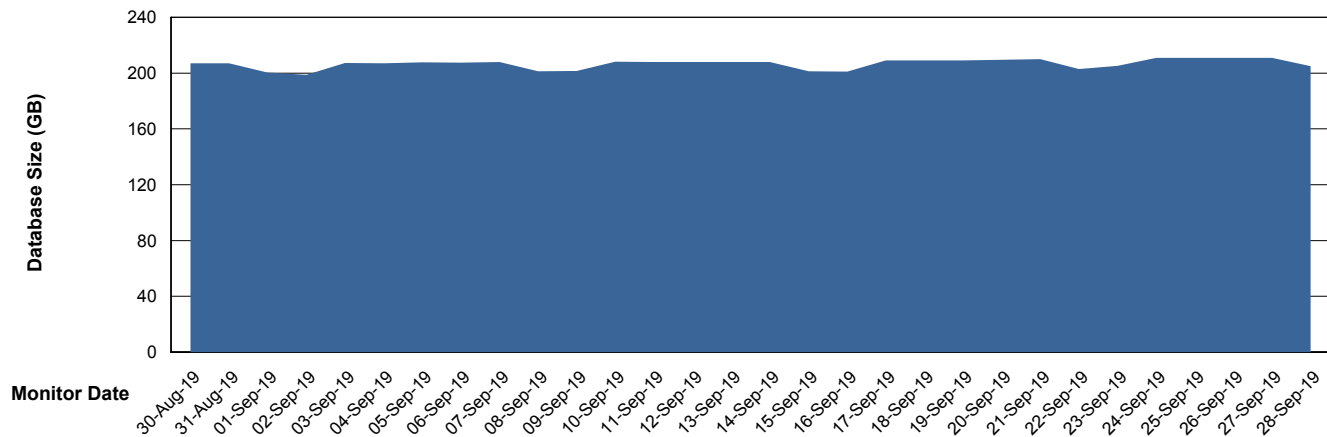

DATABASE SIZE LLGDB_Production

Database growth over last month