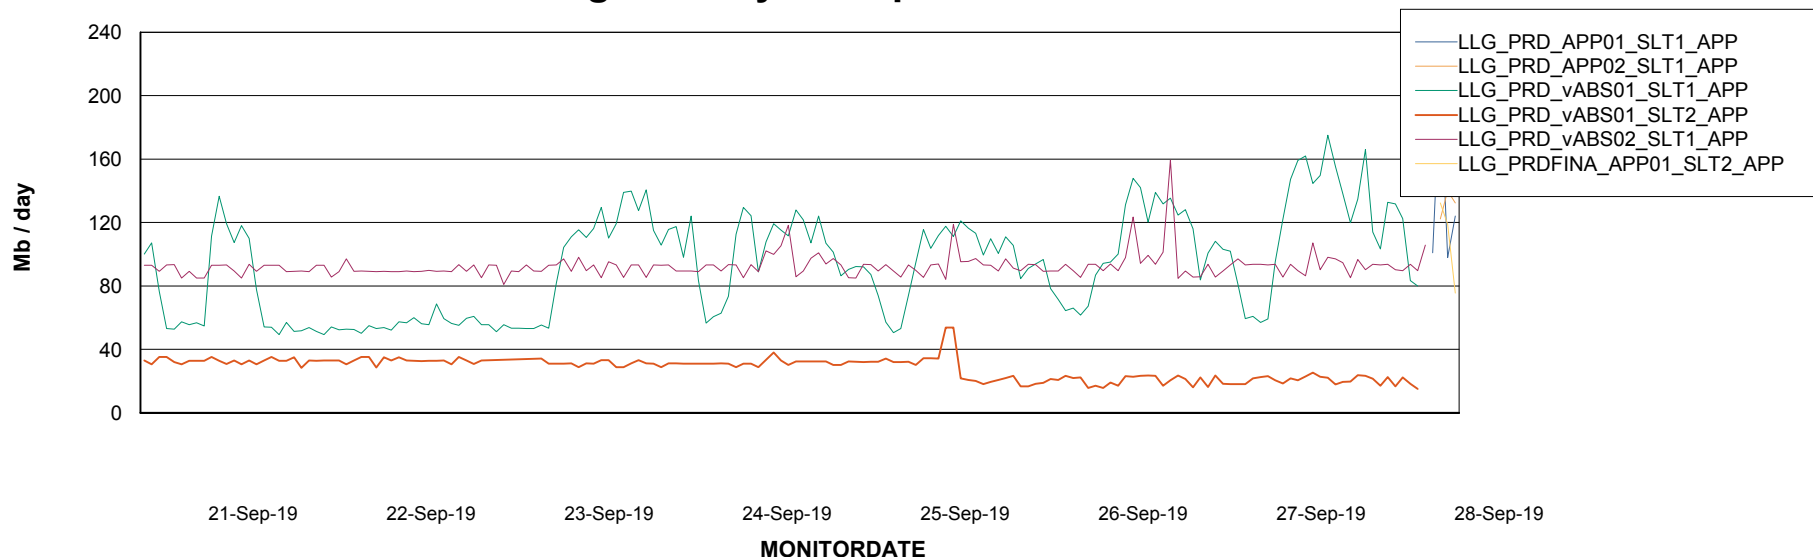

ABSSolute Application Server Services

Avg memory used per ABS Server Service