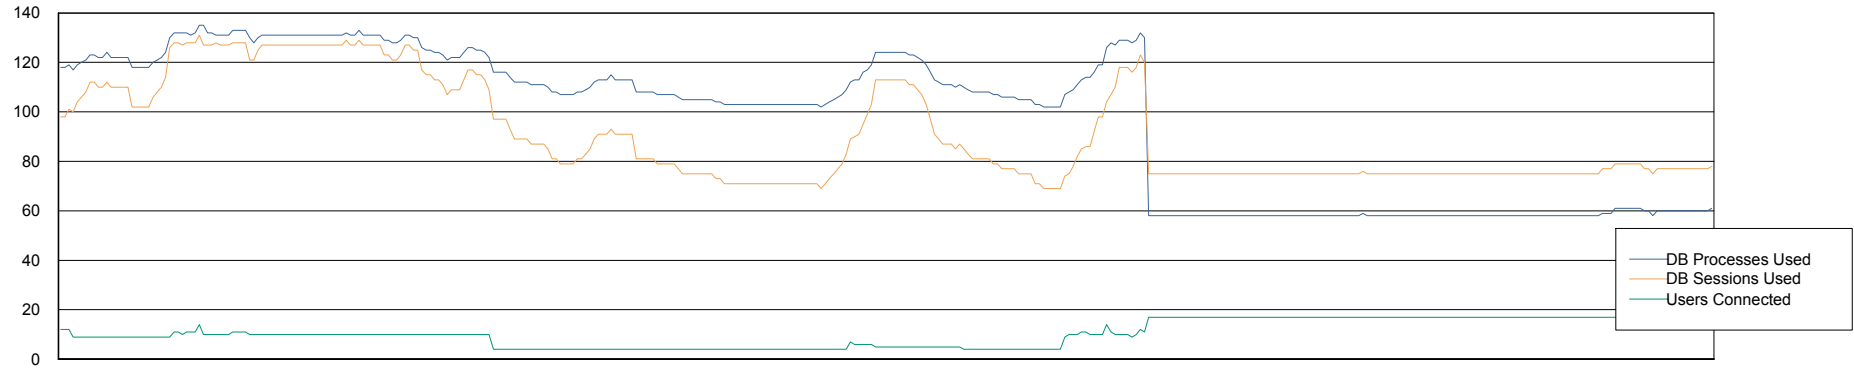

Customer LLG_Production
Database ID 53

Database Performance LLGDBBI_Production

Weekly SLA Customer Report

Customer LLG_Production
Database ID 53

Database Performance OLD_LLGDDB_Production

28-Sep-19

28-Sep-19