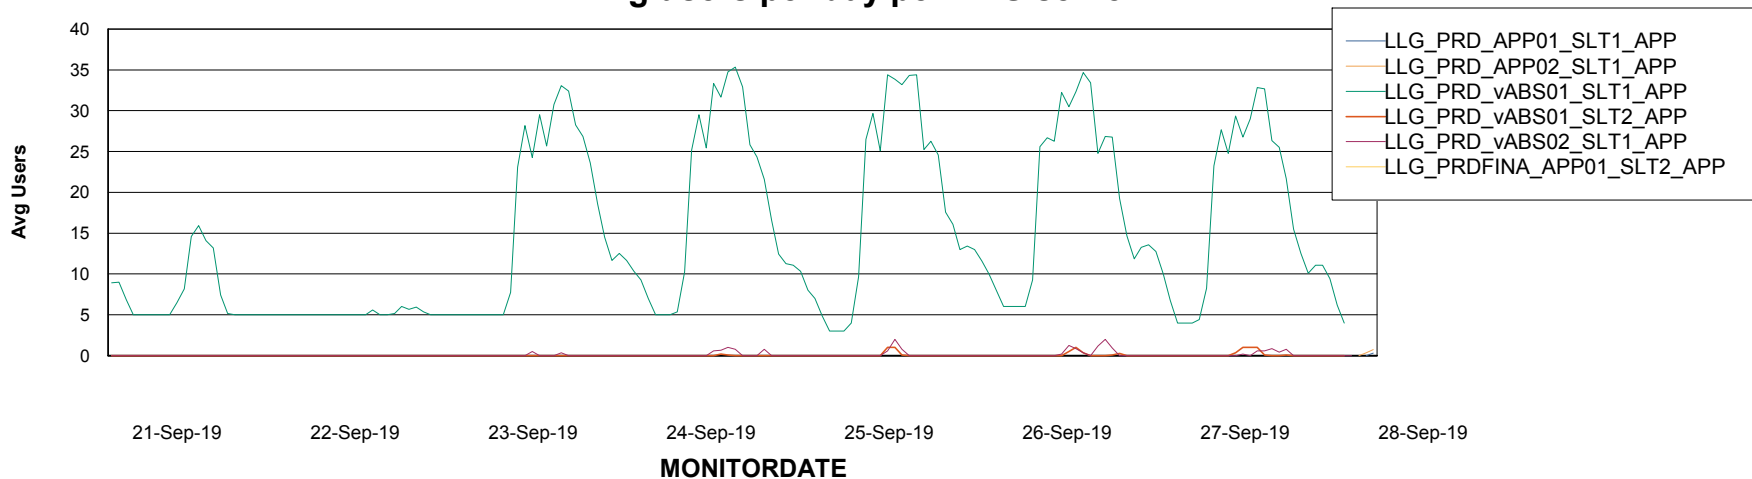

Avg users per day per ABS server