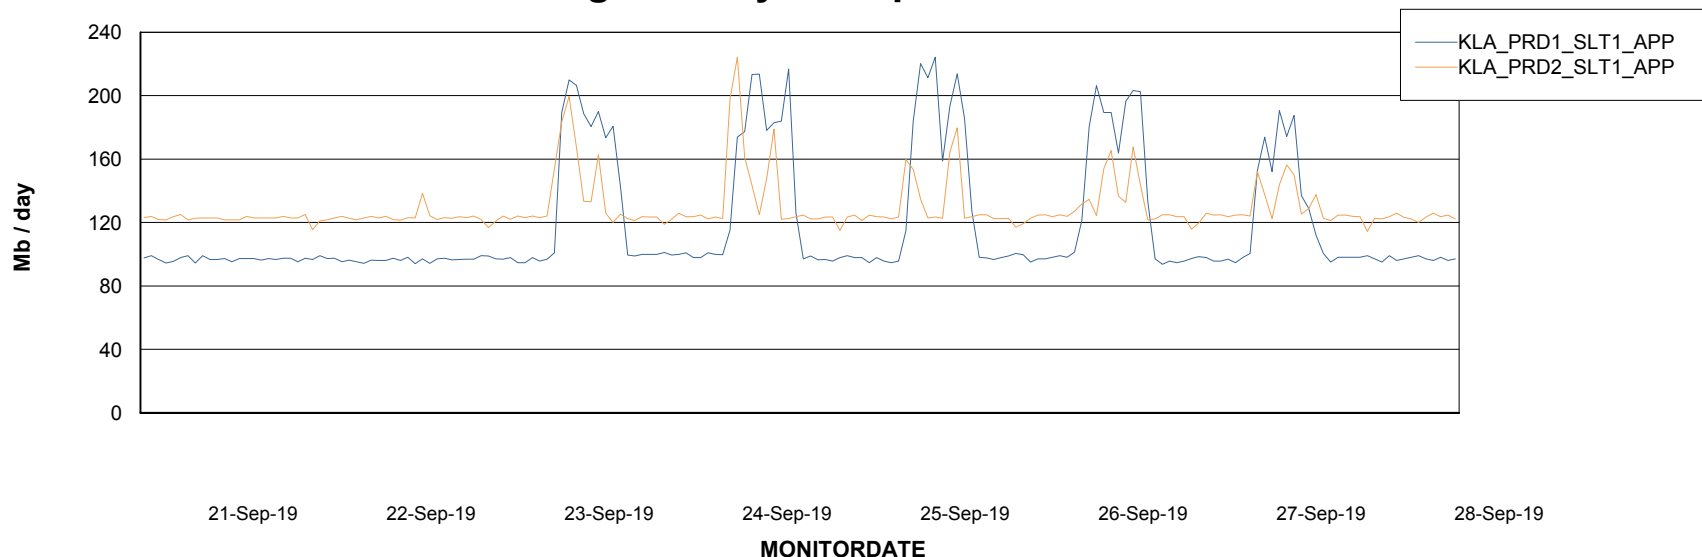

ABSSolute Application Server Services

Avg memory used per ABS Server Service