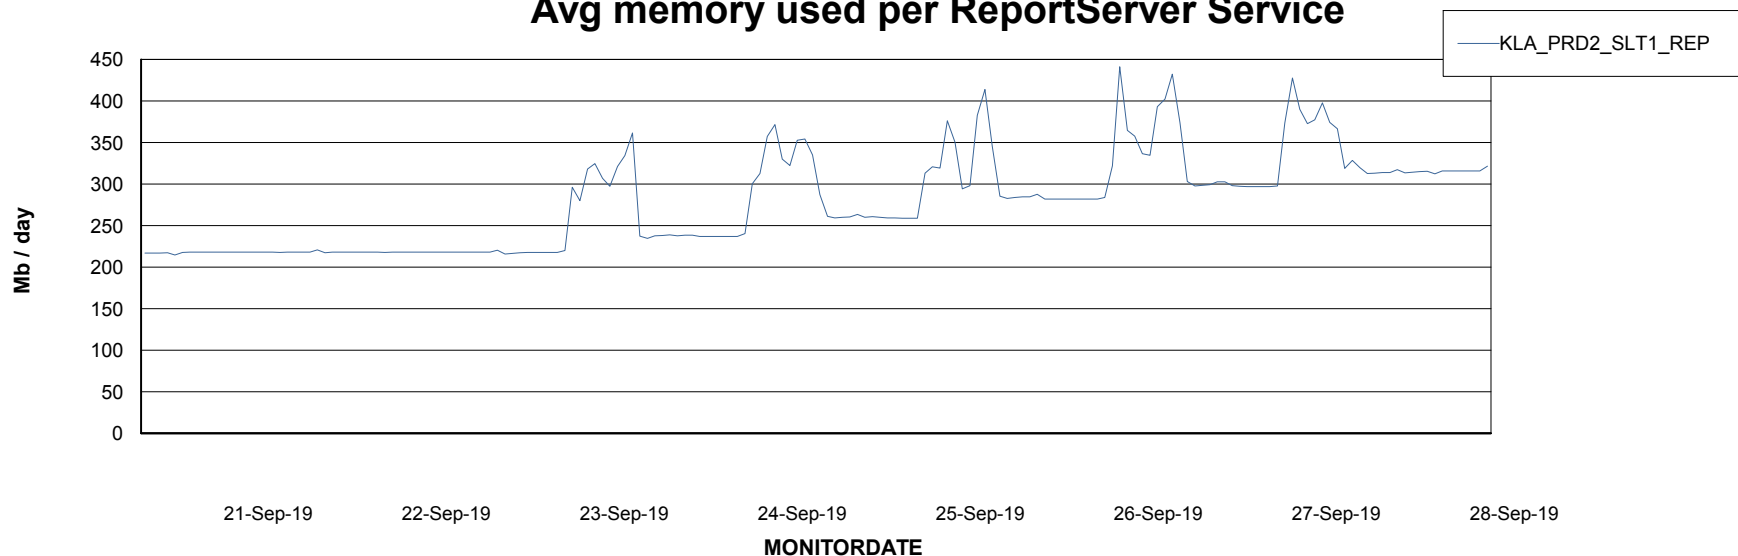

ABSSolute Application ReportServer Services

Avg memory used per ReportServer Service