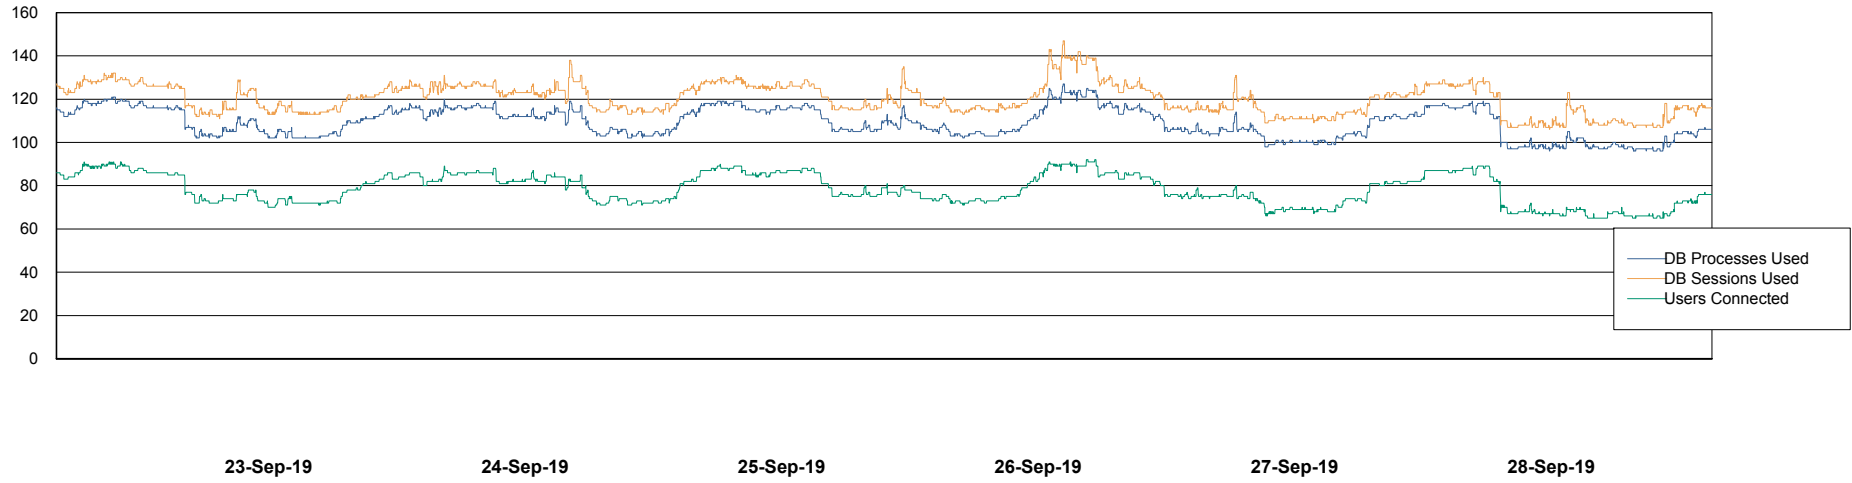

Harddisk Usage FIS_PRD_ORACLE2

	Free disk space on c: (%)	Total disk space on c: (Gb)	Free disk space on l: (%)	Total disk space on l: (Gb)	Free disk space on o: (%)	Total disk space on o: (Gb)
28-Sep-19	67	279	19	279	1	373
27-Sep-19	67	279	19	279	1	373
26-Sep-19	67	279	19	279	2	373
25-Sep-19	67	279	19	279	2	373
24-Sep-19	67	279	19	279	2	373
23-Sep-19	67	279	19	279	2	373
22-Sep-19	67	279	19	279	2	373

Weekly SLA Customer Report

Customer FIS_Production
Database ID 46

Database Performance FISDB_Production

Weekly SLA Customer Report

Customer FIS_Production
Database ID 46

Database Performance FISDB_Standby

Weekly SLA Customer Report