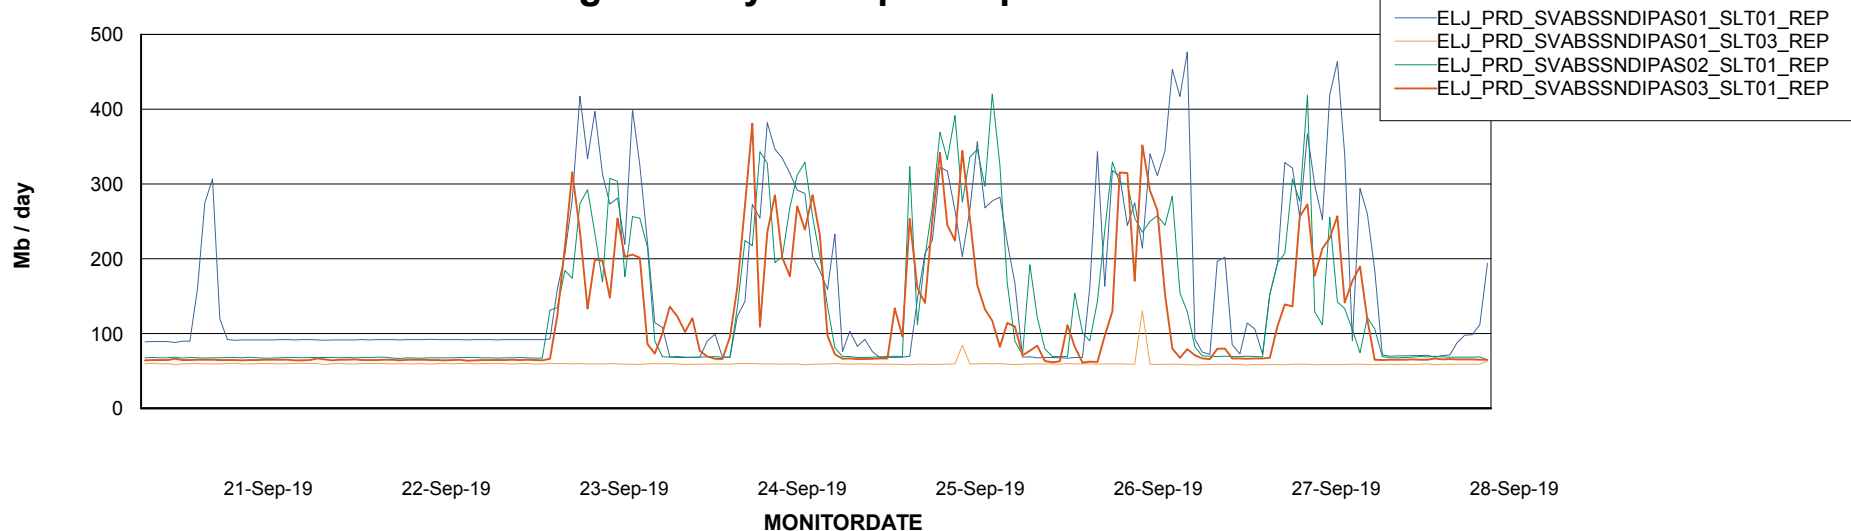

ABSSolute Application ReportServer Services

Avg memory used per ReportServer Service