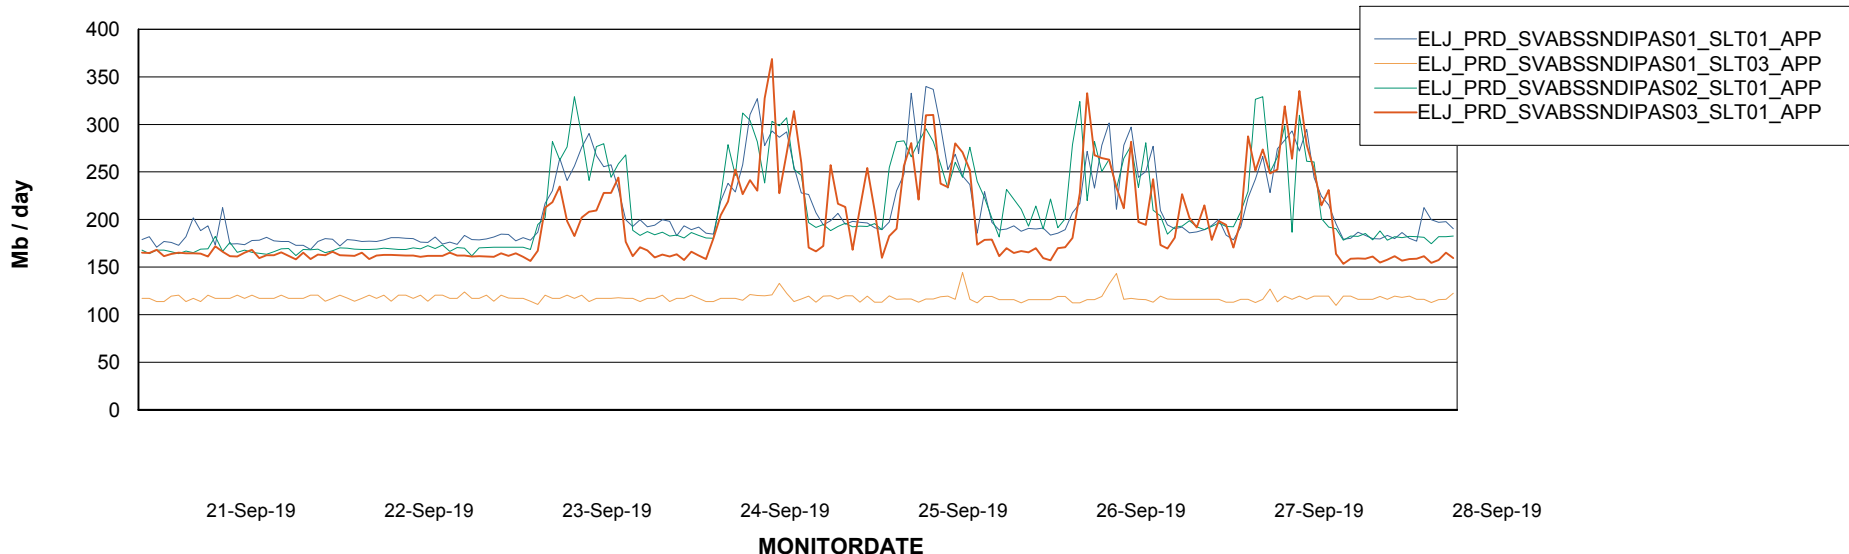

ABSSolute Application Server Services

Avg memory used per ABS Server Service