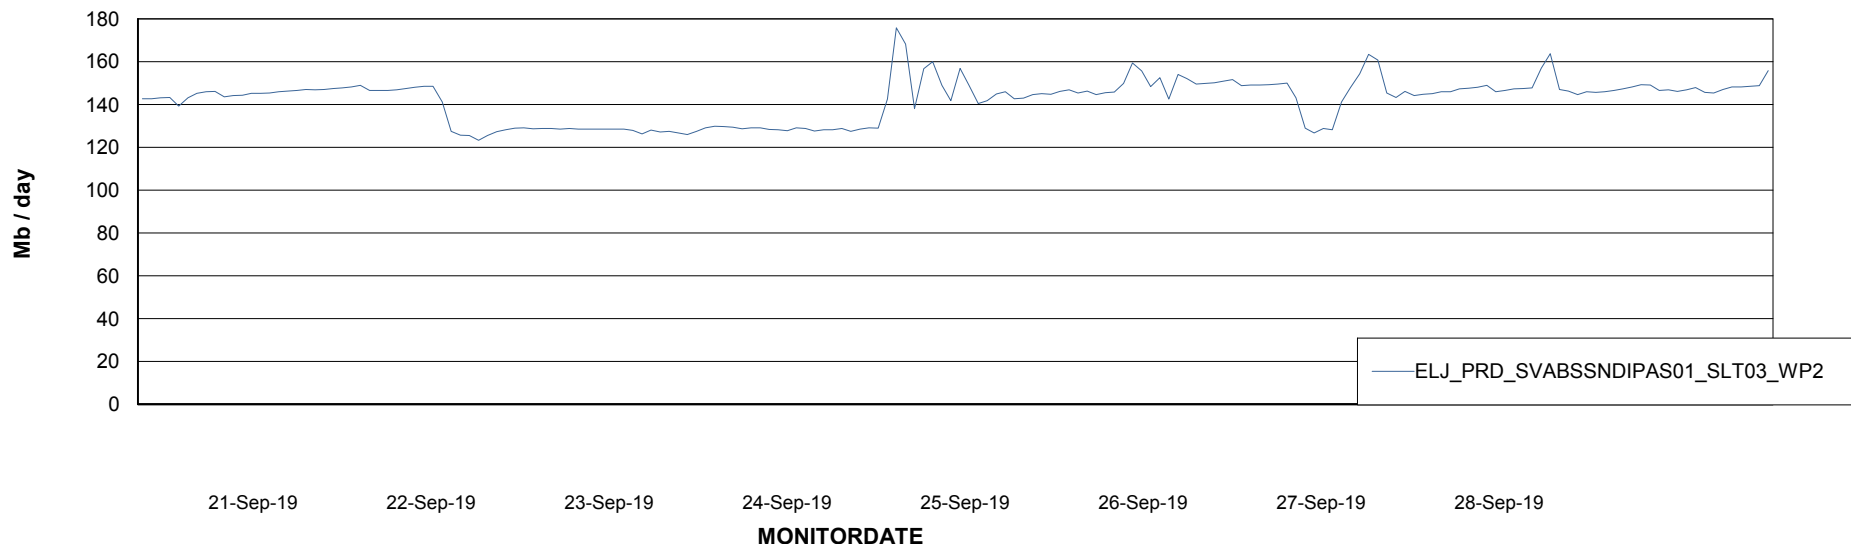

ABSolute Web Component Services

Avg memory used per ABS Web component