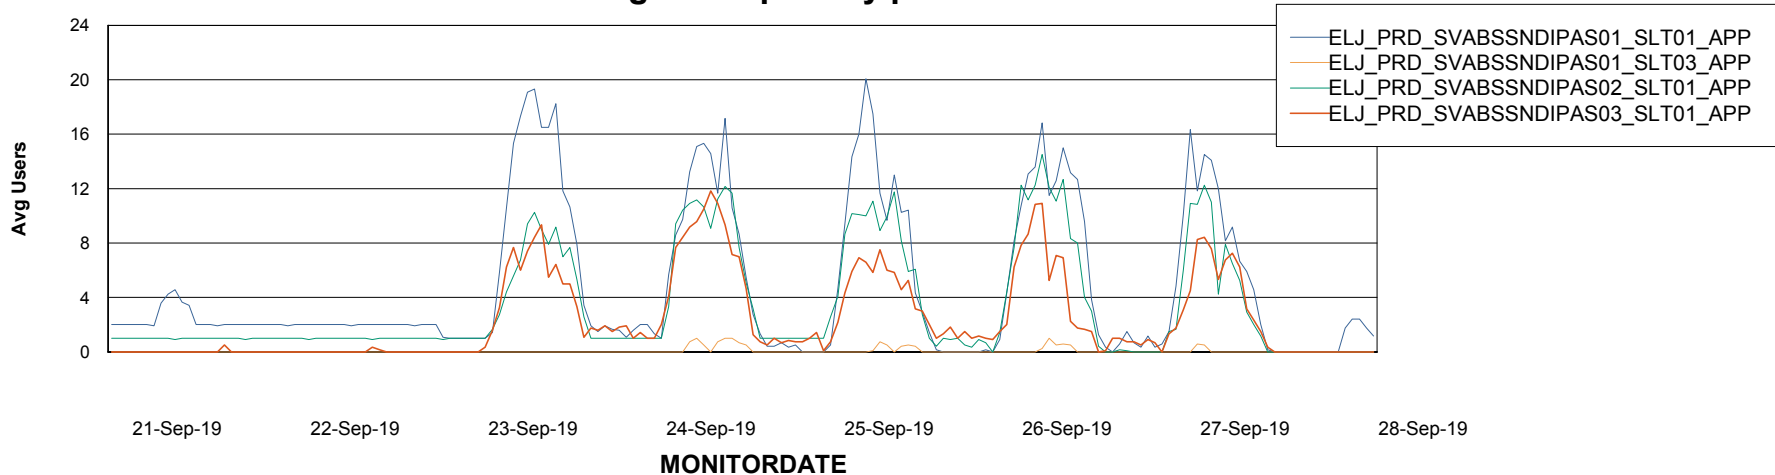

Avg users per day per ABS server