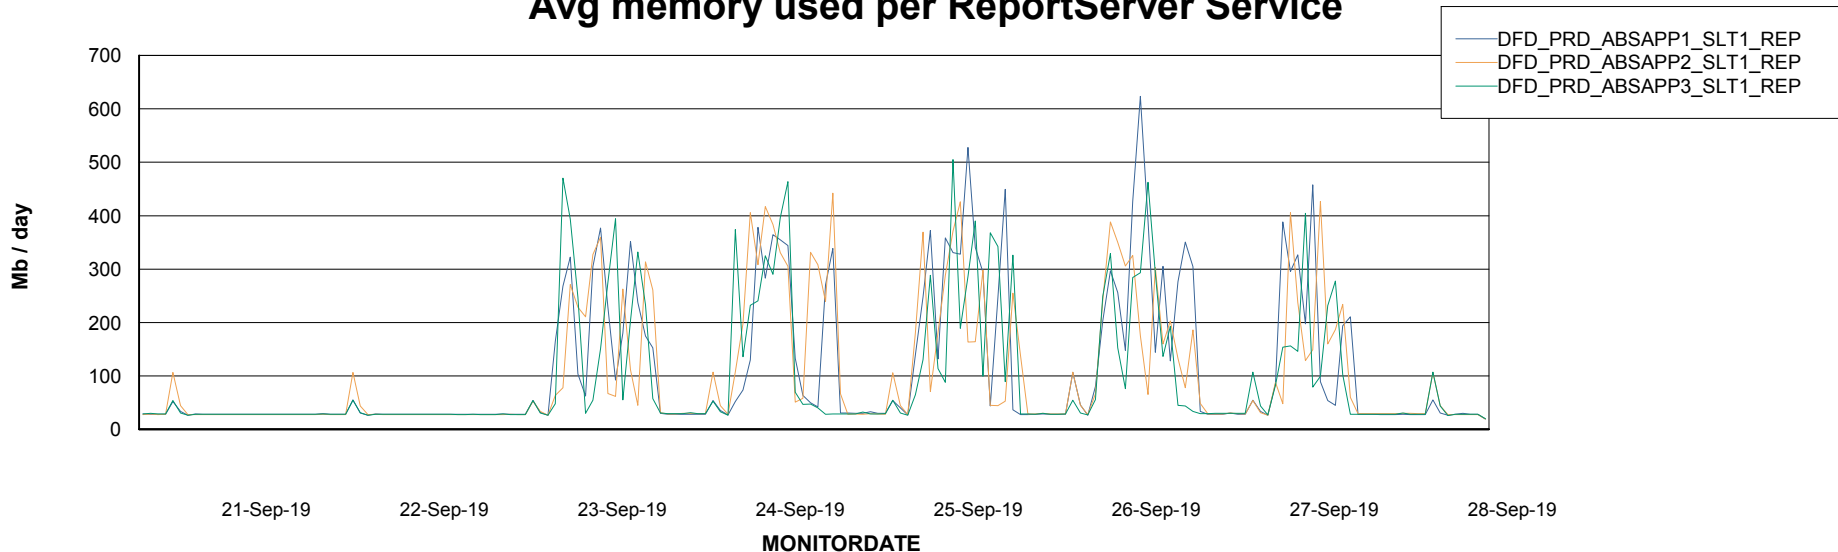

Avg users per day per ABS server

Weekly SLA Customer Report

Customer DFD Production
Database ID 39

ABSSolute Application ReportServer Services

Avg memory used per ReportServer Service

Disaster per ABS component