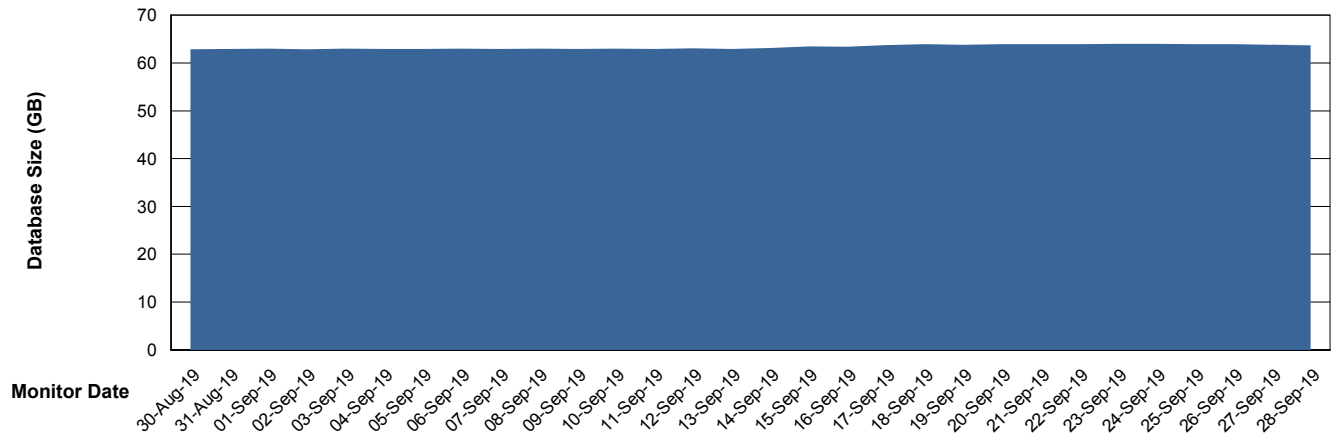

DATABASE SIZE DFDDDBI_Production

Database growth over last month