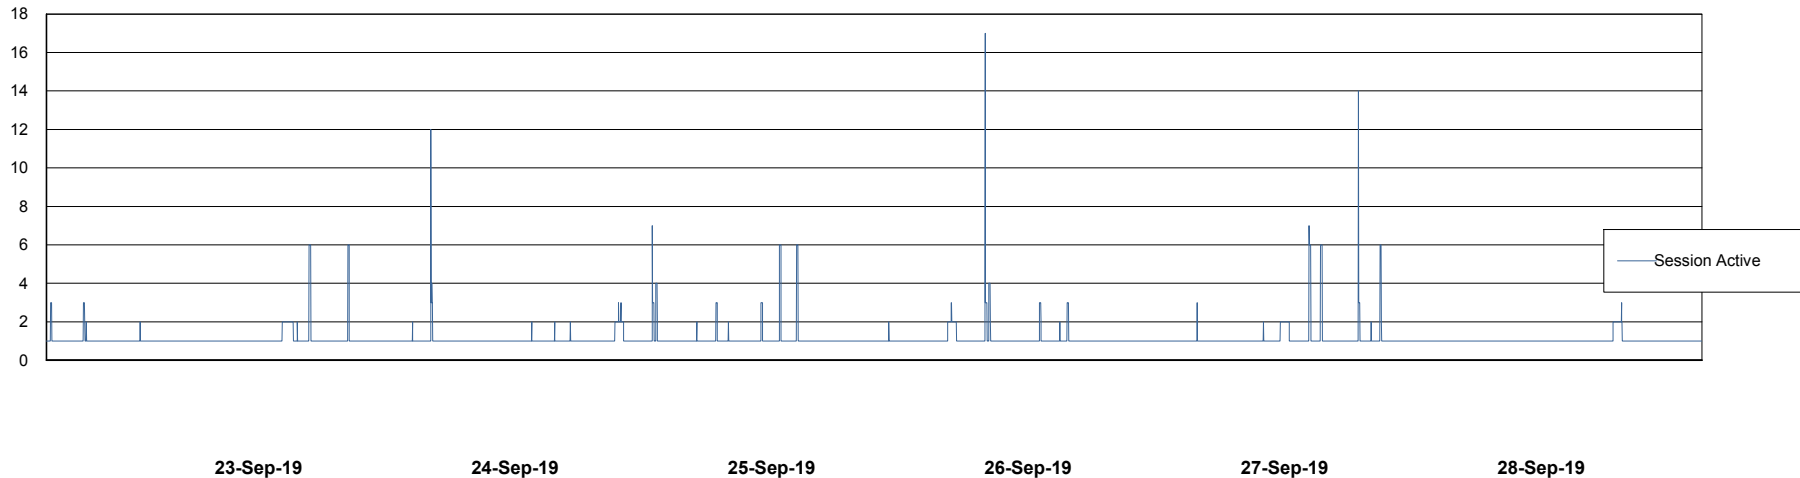

Weekly SLA Customer Report

Customer DFD Production
Database ID 39

Database Performance DFDDB_Production

Weekly SLA Customer Report

Customer DFD Production
Database ID 39

Database Performance DFDDDB_Standby

Weekly SLA Customer Report

Customer DFD Production
Database ID 39

Database Performance DFDDDBI_Production

Weekly SLA Customer Report

Customer DFD Production
Database ID 39

DATABASE SIZE DFDDDB_Production

Database growth over last month