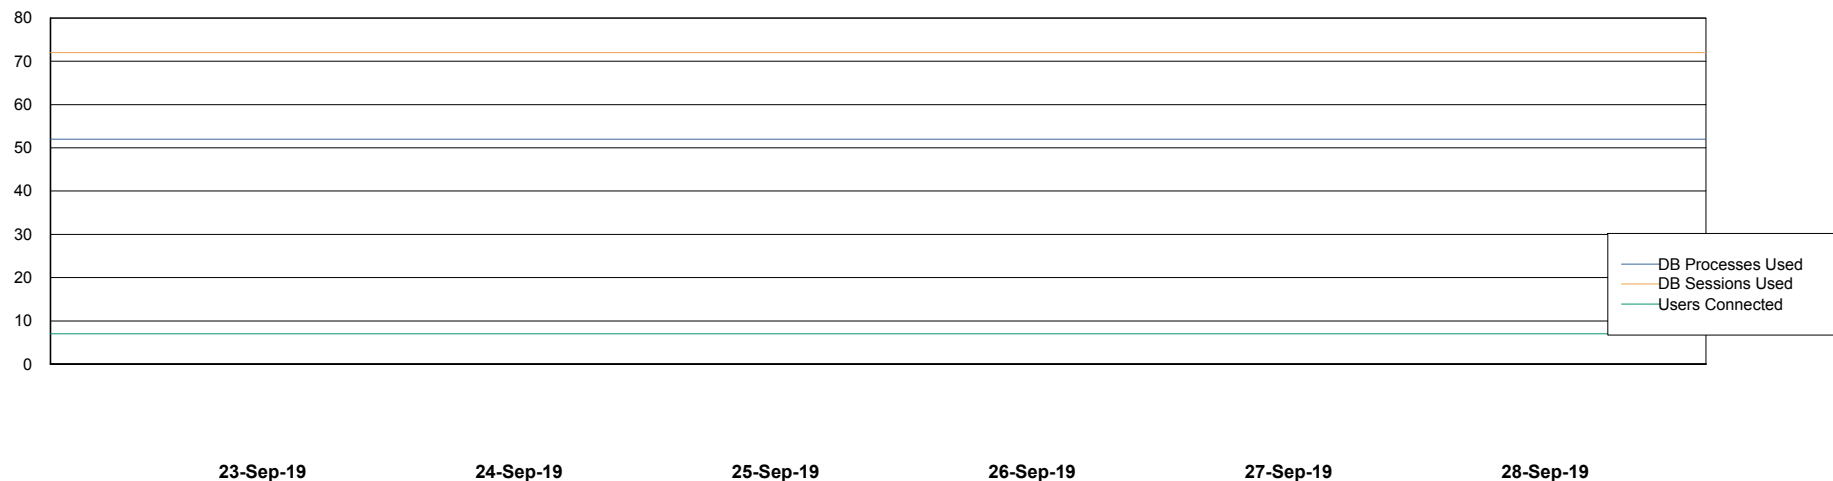

Weekly SLA Customer Report

Customer DFD Production
Database ID 39

Database Performance DFDDB_Production

Weekly SLA Customer Report

Customer DFD Production
Database ID 39

Database Performance DFDDDB_Standby