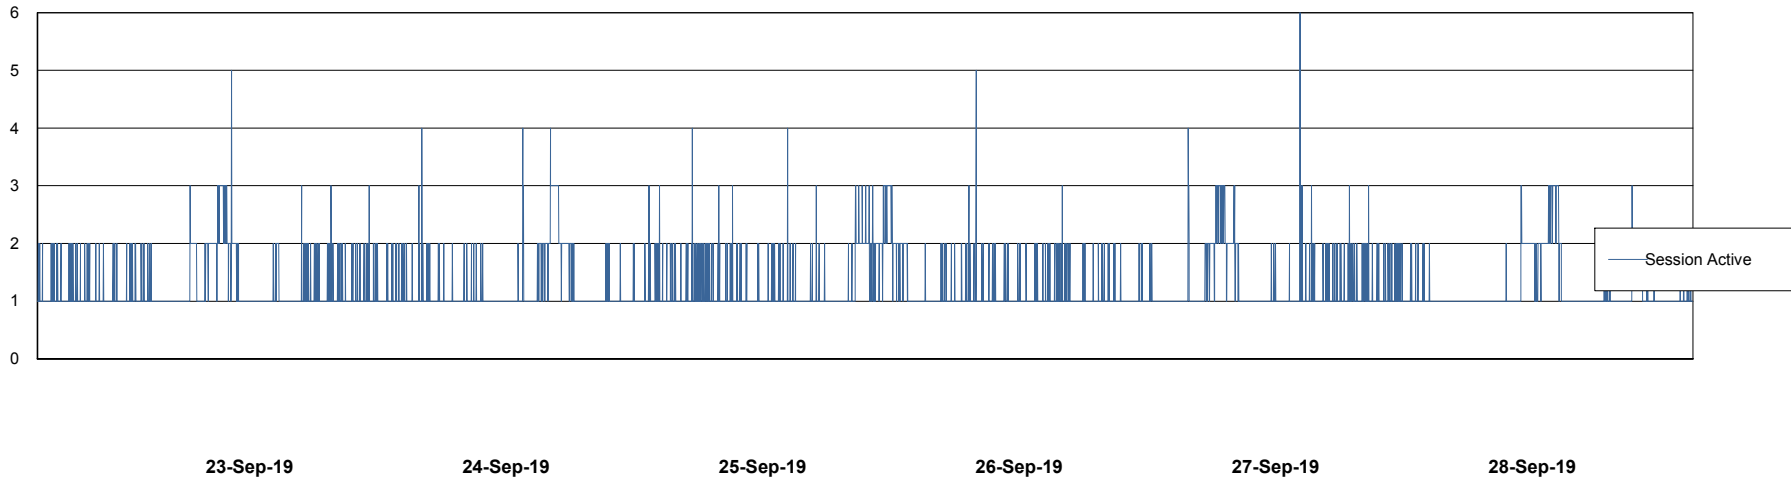

Database Performance DFDDB_Production