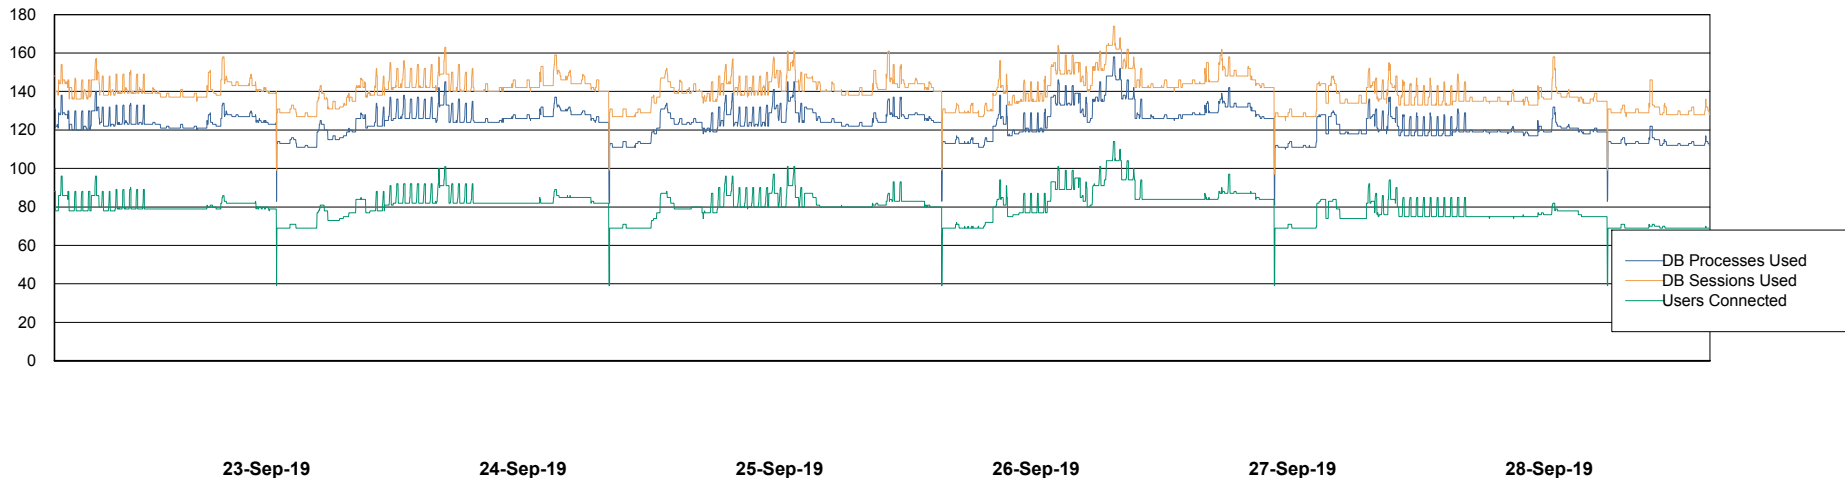

Harddisk Usage DFD_PRD_ORACLE2

	Free disk space on c: (%)	Total disk space on c: (Gb)	Free disk space on d: (%)	Total disk space on d: (Gb)	Free disk space on e: (%)	Total disk space on e: (Gb)	Free disk space on f: (%)	Total disk space on f: (Gb)
28-Sep-19	36	78	70	479	88	800	58	800
27-Sep-19	36	78	70	479	88	800	58	800
26-Sep-19	36	78	70	479	88	800	58	800
25-Sep-19	36	78	70	479	89	800	58	800
24-Sep-19	36	78	70	479	89	800	58	800
23-Sep-19	36	78	70	479	89	800	58	800
22-Sep-19	36	78	70	479	89	800	58	800

Weekly SLA Customer Report

Customer DFD Production
Database ID 39

Database Performance DFDDB_Production

Weekly SLA Customer Report

Customer DFD Production
Database ID 39

Database Performance DFDDDB_Standby