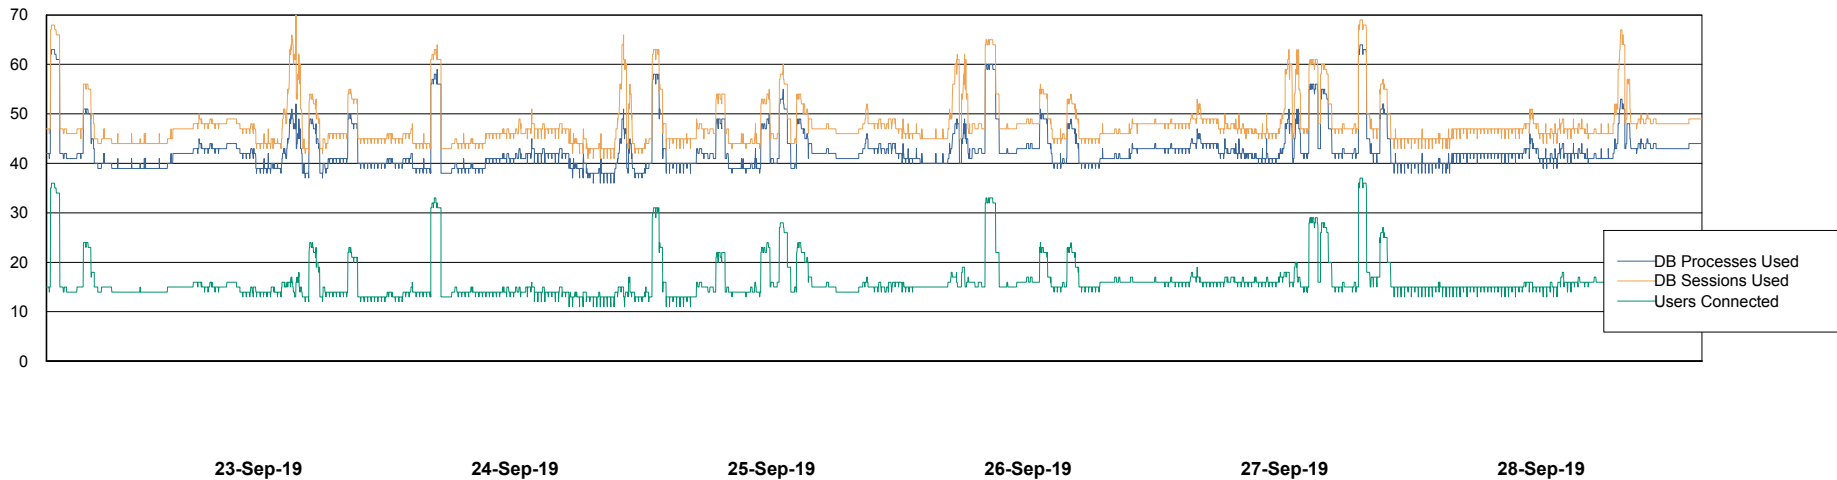

Database Performance DFDDDBI_Production