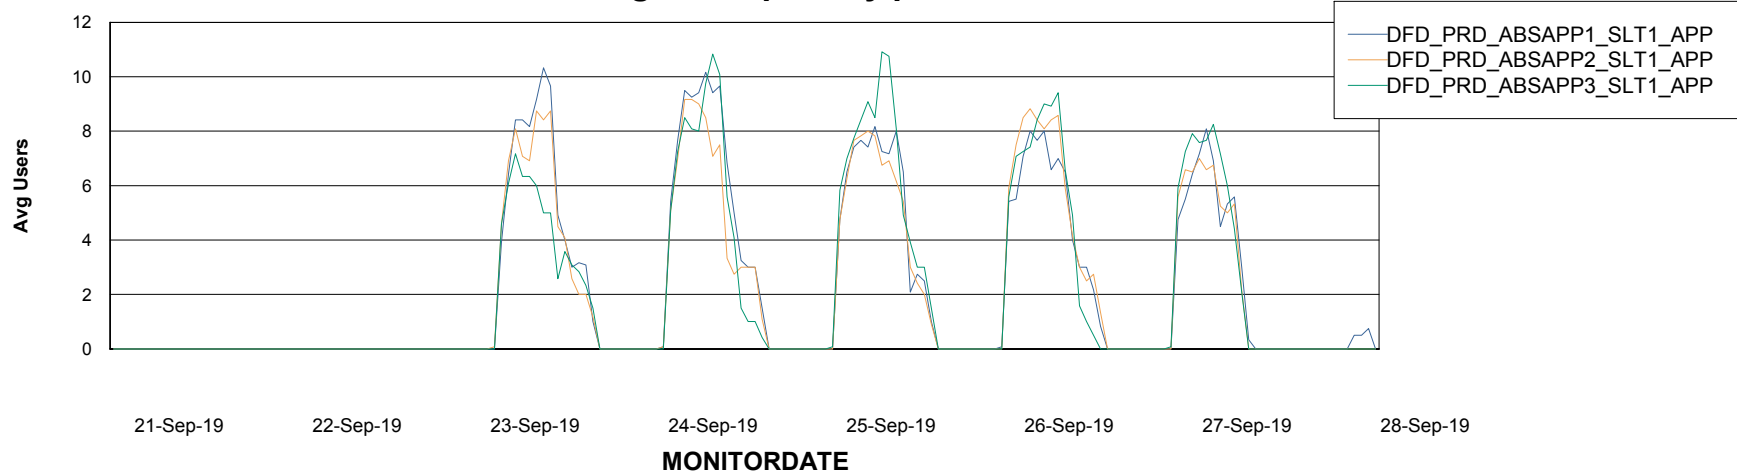

Avg users per day per ABS server