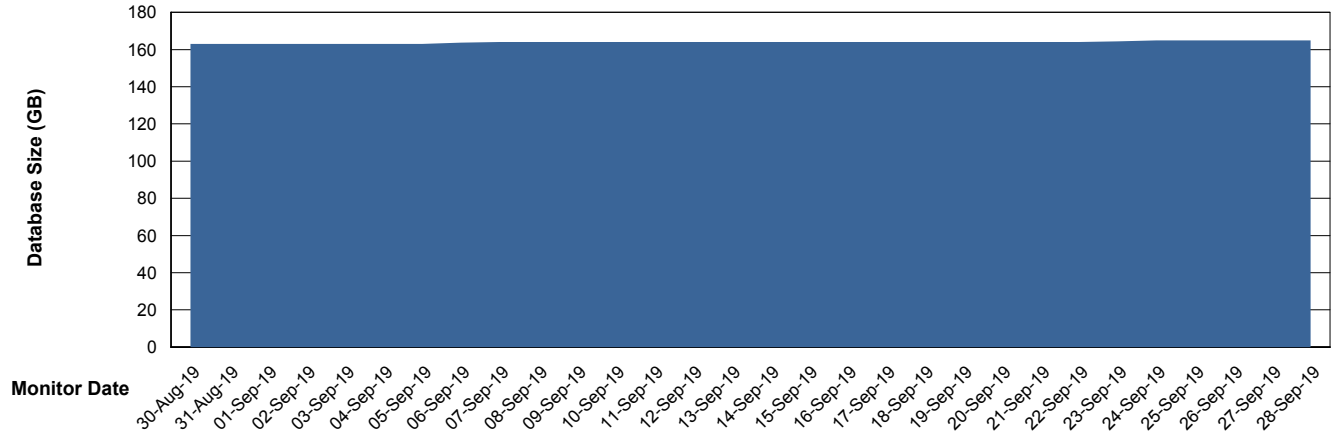

Weekly SLA Customer Report

Customer DFD Production
Database ID 39

Database Performance DFDDDBI_Production

Weekly SLA Customer Report

Customer DFD Production
Database ID 39

DATABASE SIZE DFDDDB_Production

Database growth over last month