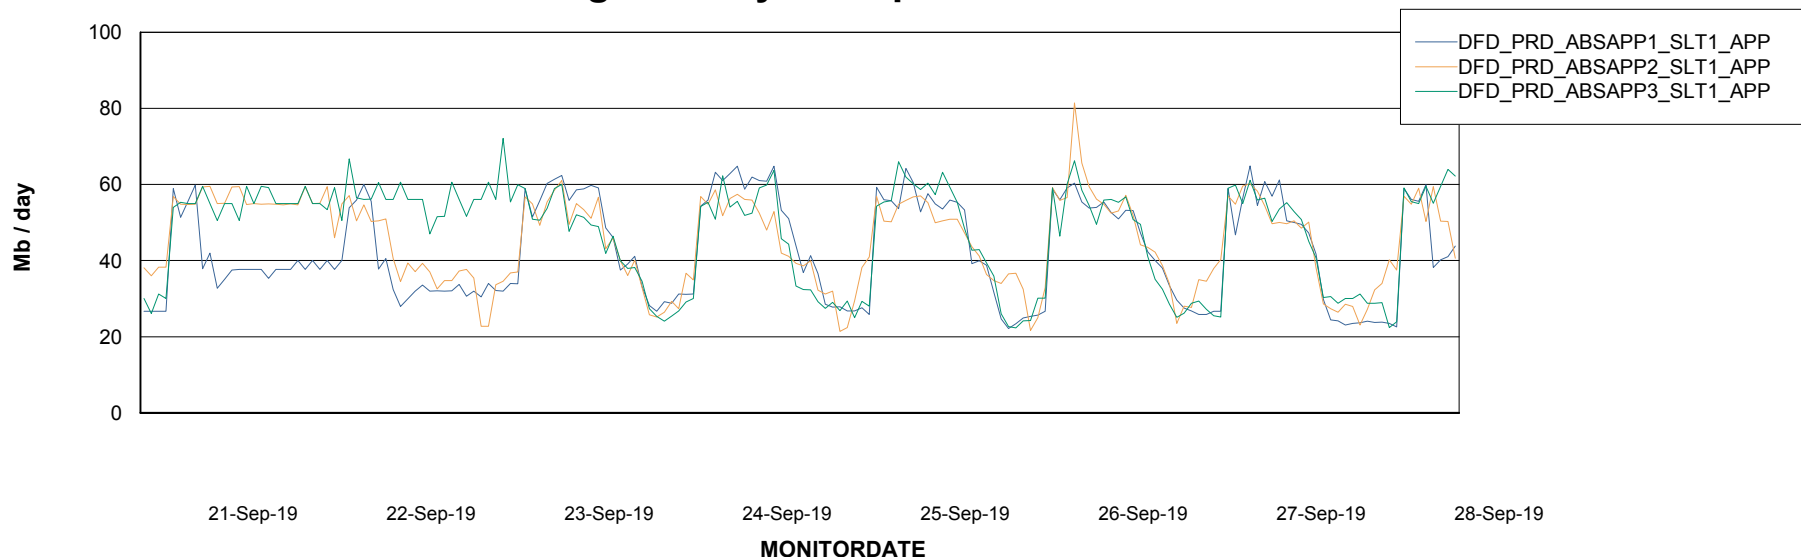

Standby Database Health DFD Production

Recovery lag for last 7 days

Weekly SLA Customer Report

Customer DFD Production
Database ID 39

ABSolute Application Server Services

Avg memory used per ABS Server Service