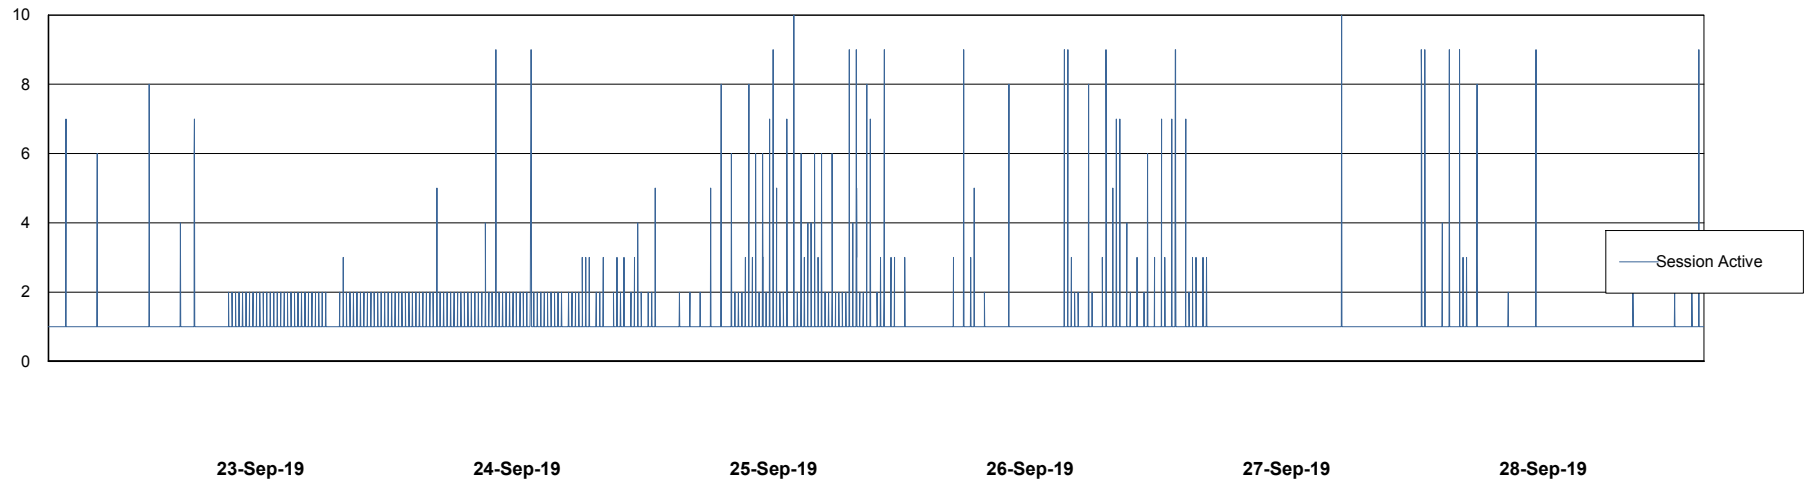

Database Performance CUS_ProdDB_Standby