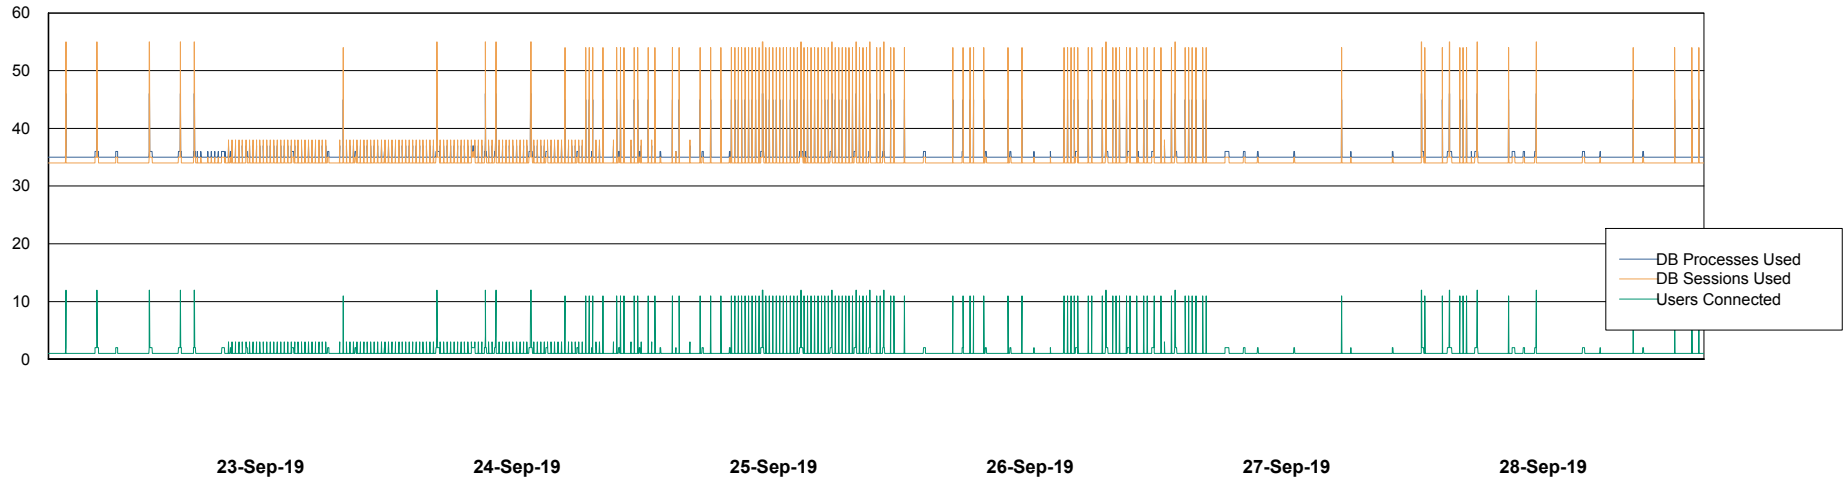

Database Performance CUS_ProdDB_Standby