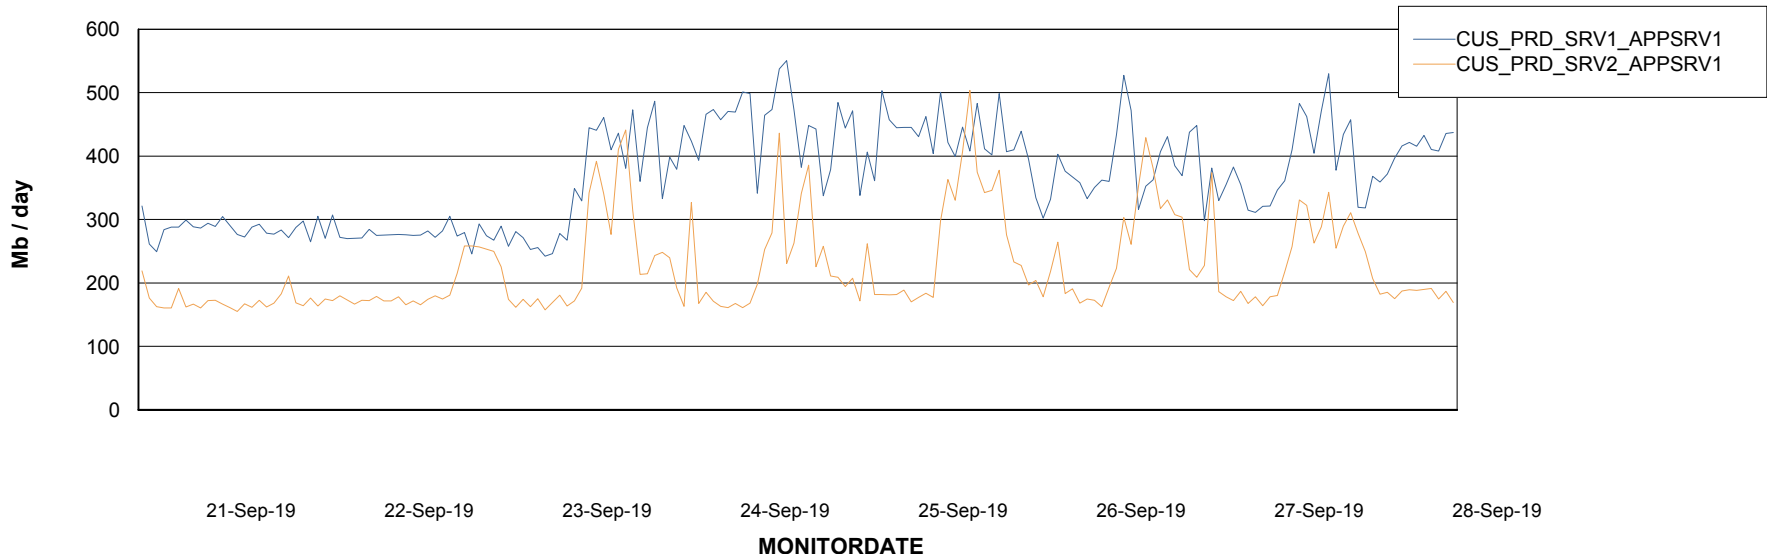

ABSolute Application Server Services

Avg memory used per ABS Server Service