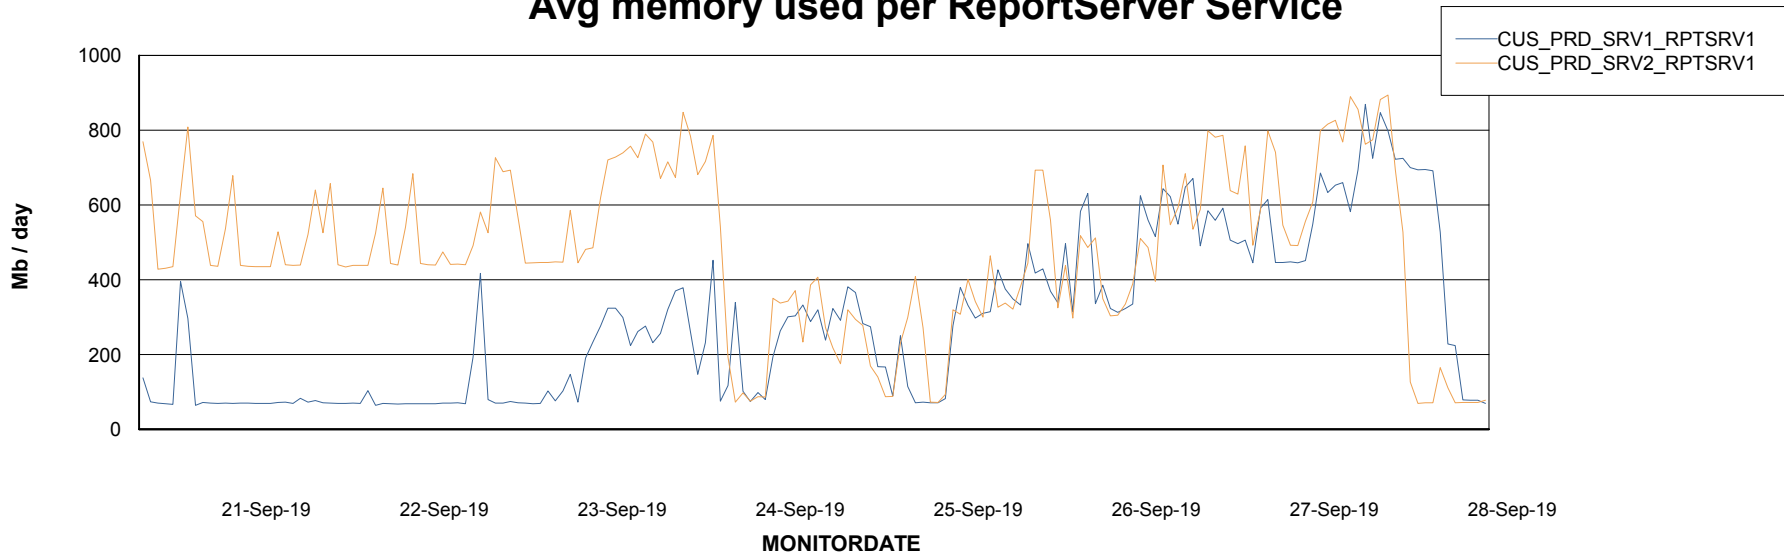

ABSSolute Web Component Services

Avg memory used per ReportServer Service