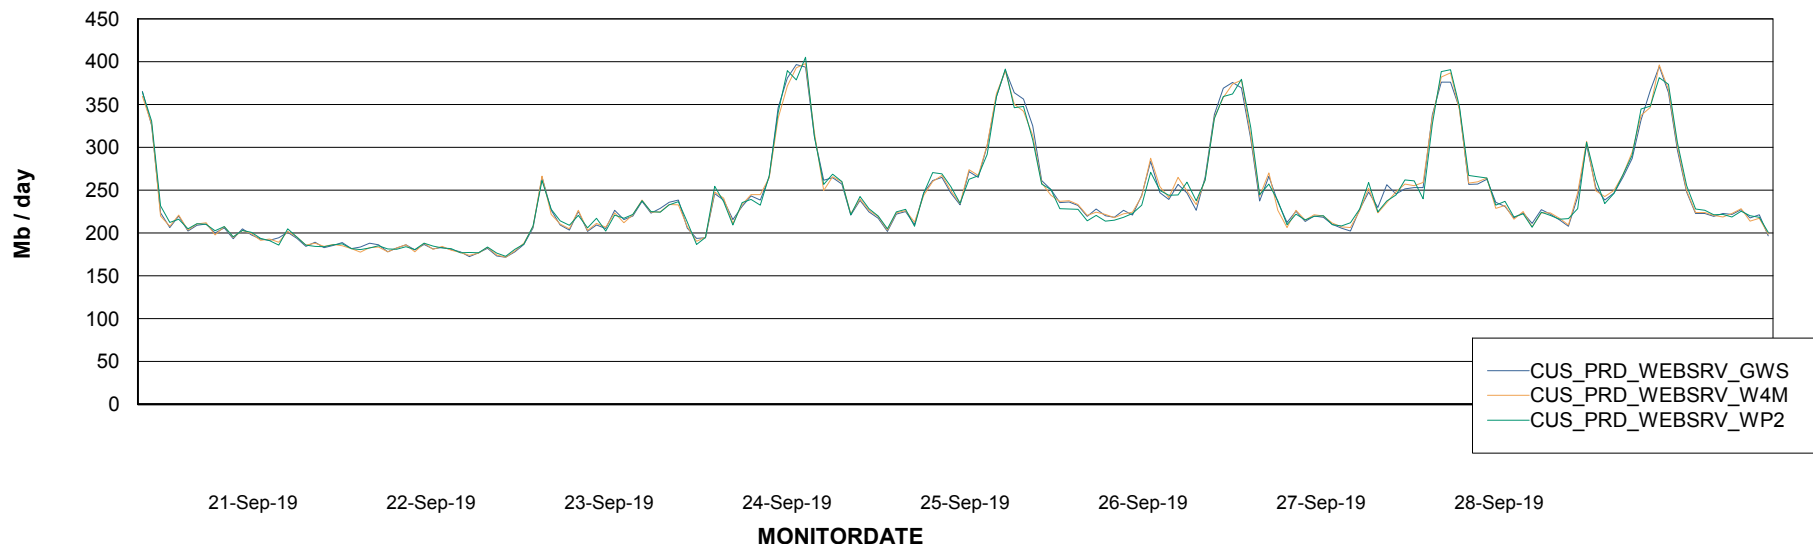

ABSSolute Web Component Services

Avg memory used per ABS Web component