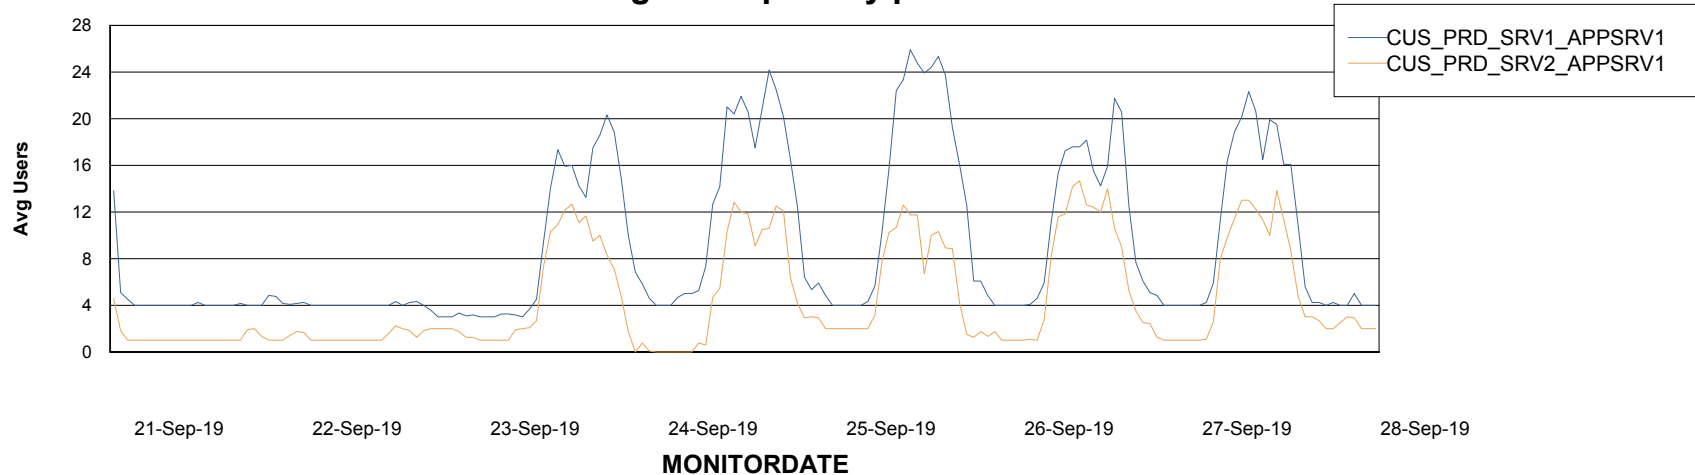

Avg users per day per ABS server