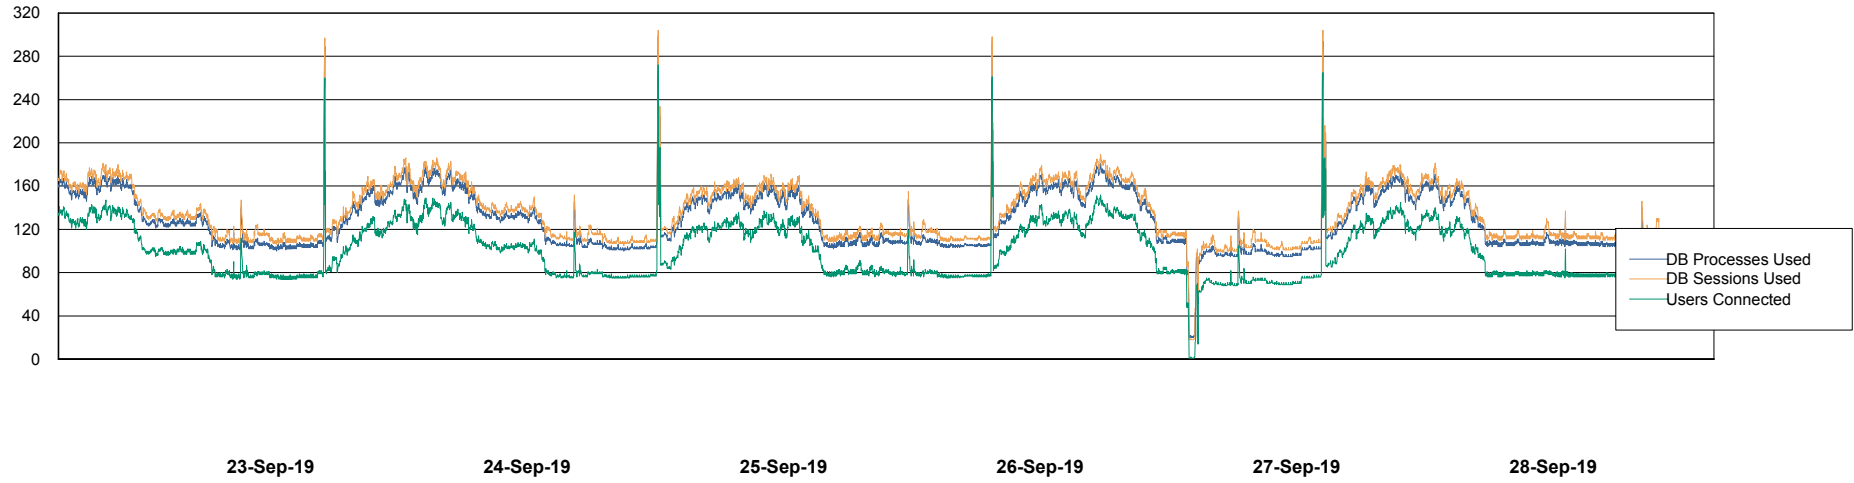

Database Performance BNLDB_Production