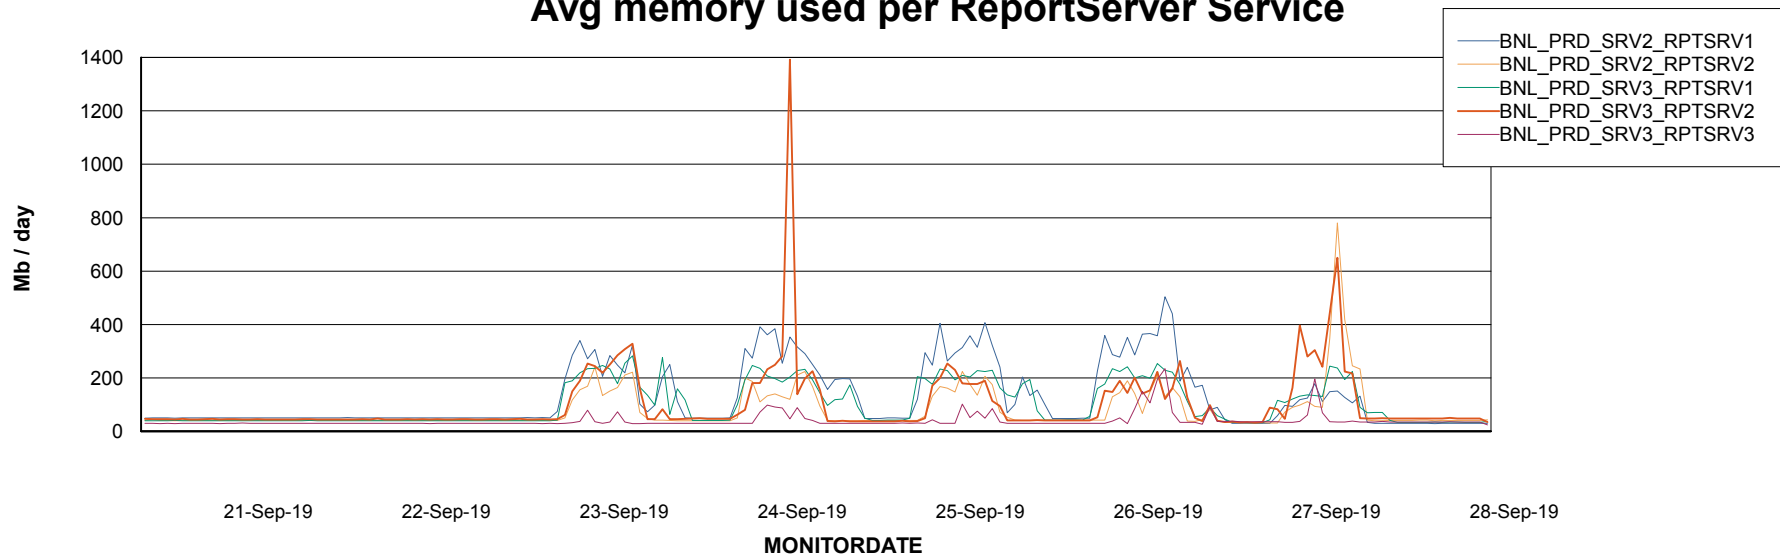

ABSSolute Web Component Services

Avg memory used per ReportServer Service