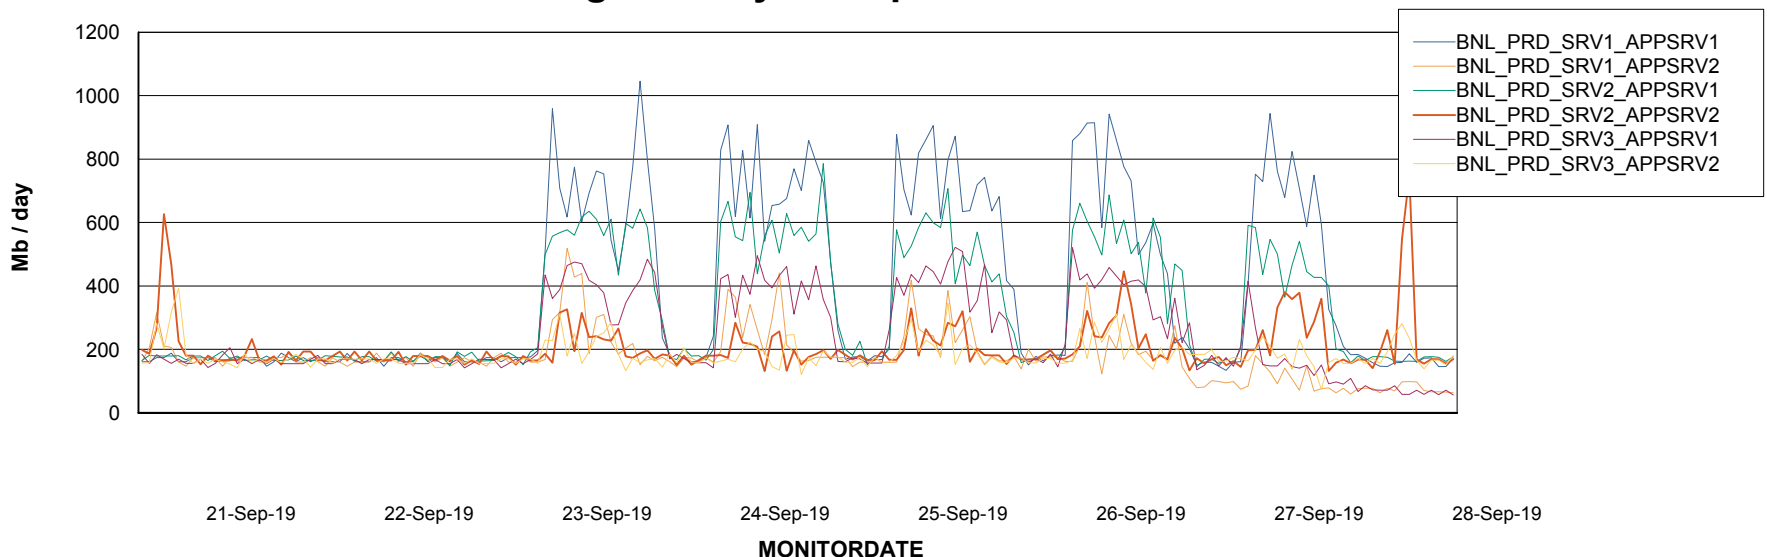

ABSSolute Application Server Services

Avg memory used per ABS Server Service