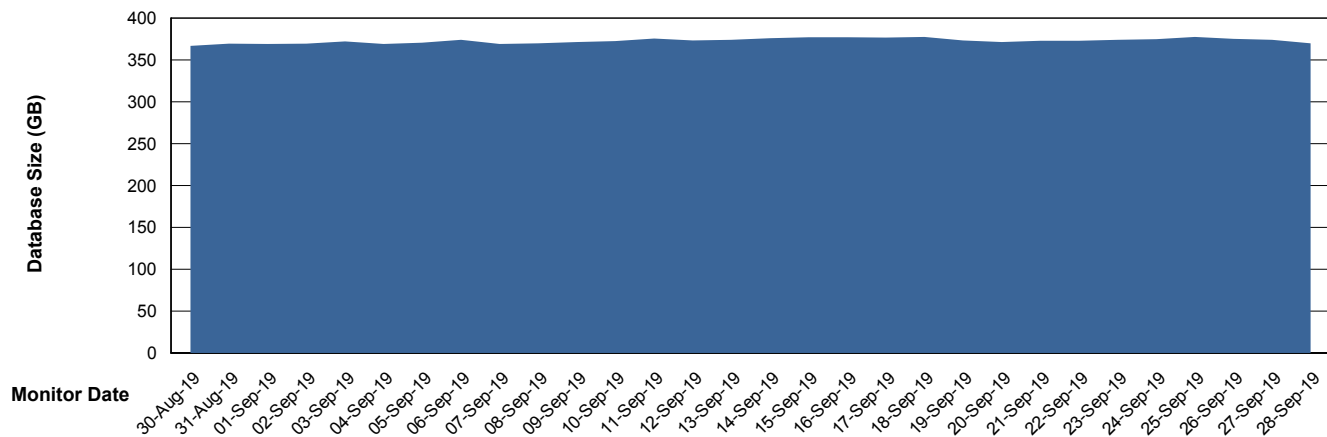

DATABASE SIZE BNLDB_Production

Database growth over last month