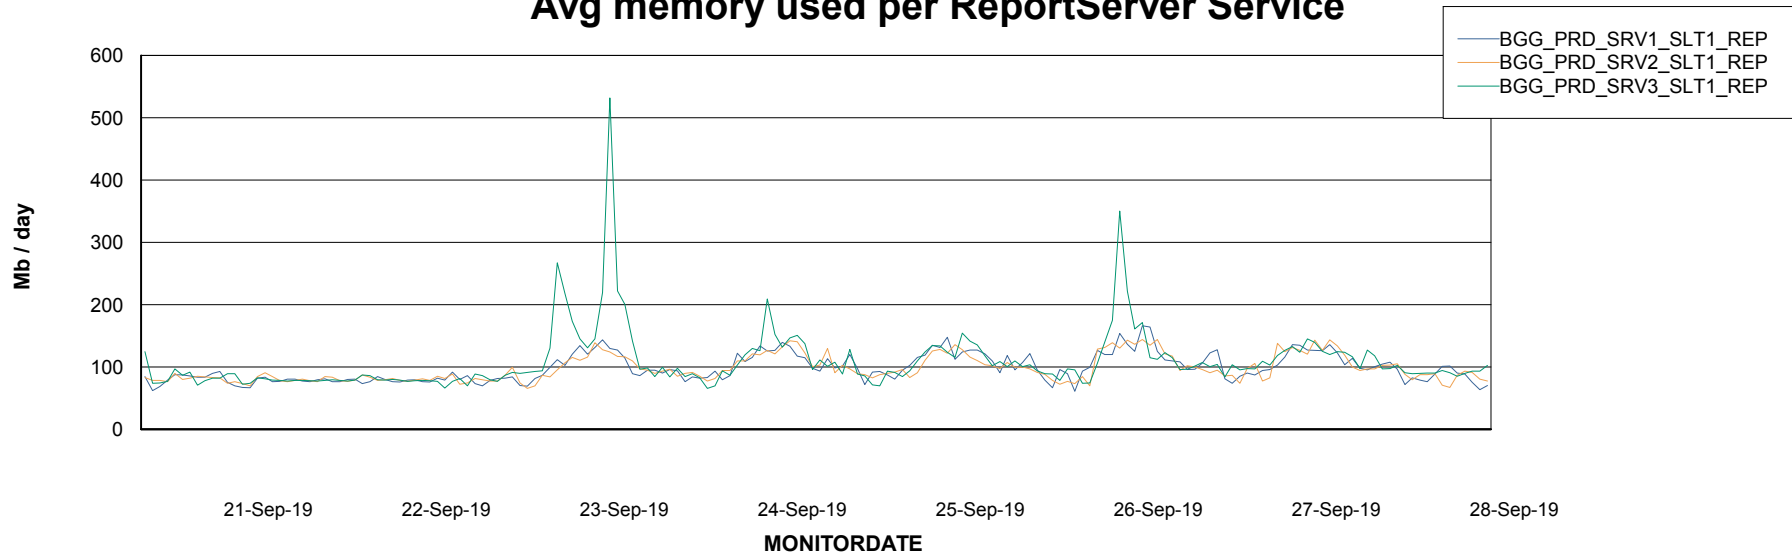

Avg memory used per ABS Server Service

Avg users per day per ABS server

Weekly SLA Customer Report

Customer BGG_Production
Database ID 58

ABSSolute Application ReportServer Services

Avg memory used per ReportServer Service