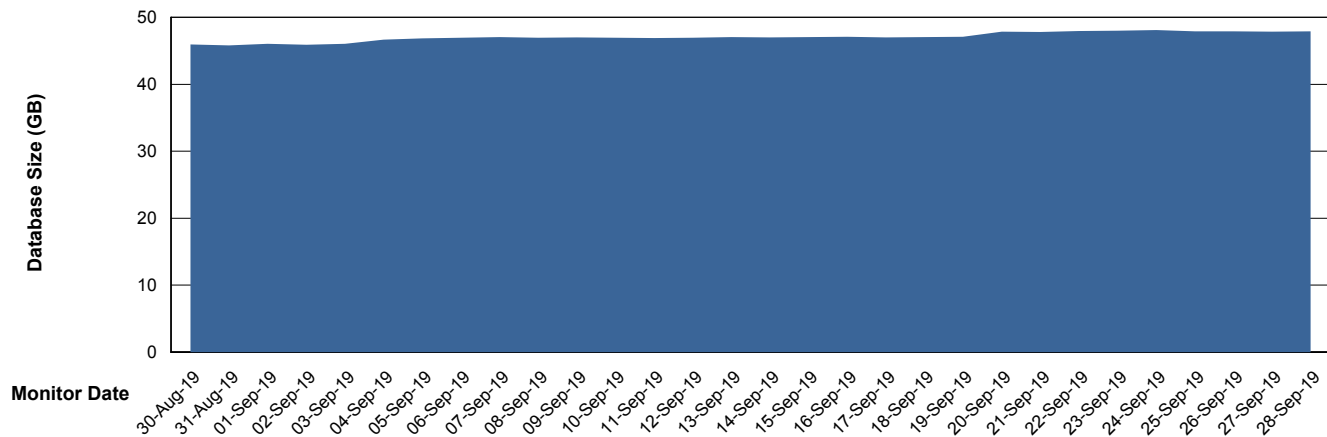

Customer BGG_Production
Database ID 58

Database Performance BGGDB_Standby

Weekly SLA Customer Report

Customer BGG_Production
Database ID 58

DATABASE SIZE BGGDB_BI

Database growth over last month

DATABASE SIZE BGGDB_Production

Database growth over last month

Weekly SLA Customer Report

Customer BGG_Production
 Database ID 58

Database Tablespace BGGDB_BI

Date	Tablespace Name	Filesize (Gb)	Usedsize (Gb)	Percentage free
28-Sep-19	ABSDATA	28	23	18
	INDX	28	24	14
27-Sep-19	ABSDATA	28	23	18
	INDX	28	24	14
26-Sep-19	ABSDATA	28	23	18
	INDX	28	24	14
25-Sep-19	ABSDATA	28	22	21
	INDX	28	24	14
24-Sep-19	ABSDATA	28	22	21
	INDX	28	24	14
23-Sep-19	ABSDATA	28	22	21
	INDX	28	24	14
22-Sep-19	ABSDATA	28	22	21
	INDX	28	24	14