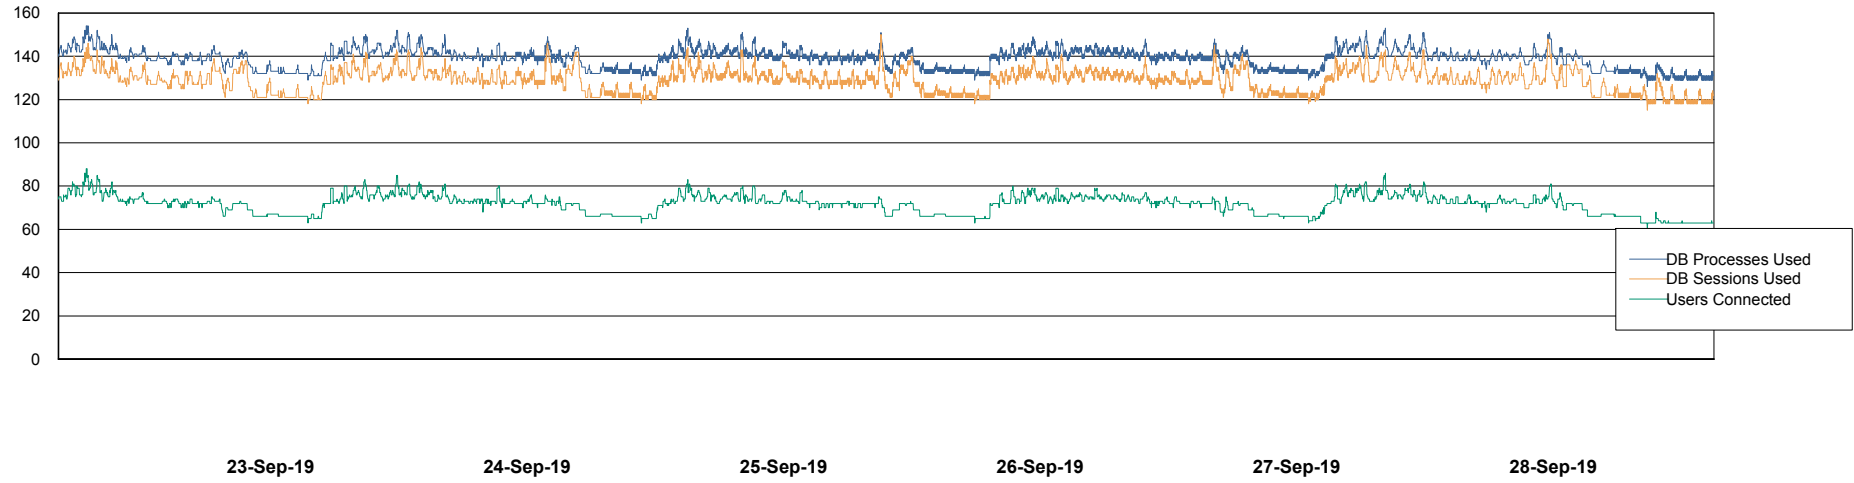

Weekly SLA Customer Report

Customer BGG_Production
Database ID 58

Database Performance BGGDB_BI

Weekly SLA Customer Report

Customer BGG_Production
Database ID 58

Database Performance BGGDB_Production

Weekly SLA Customer Report