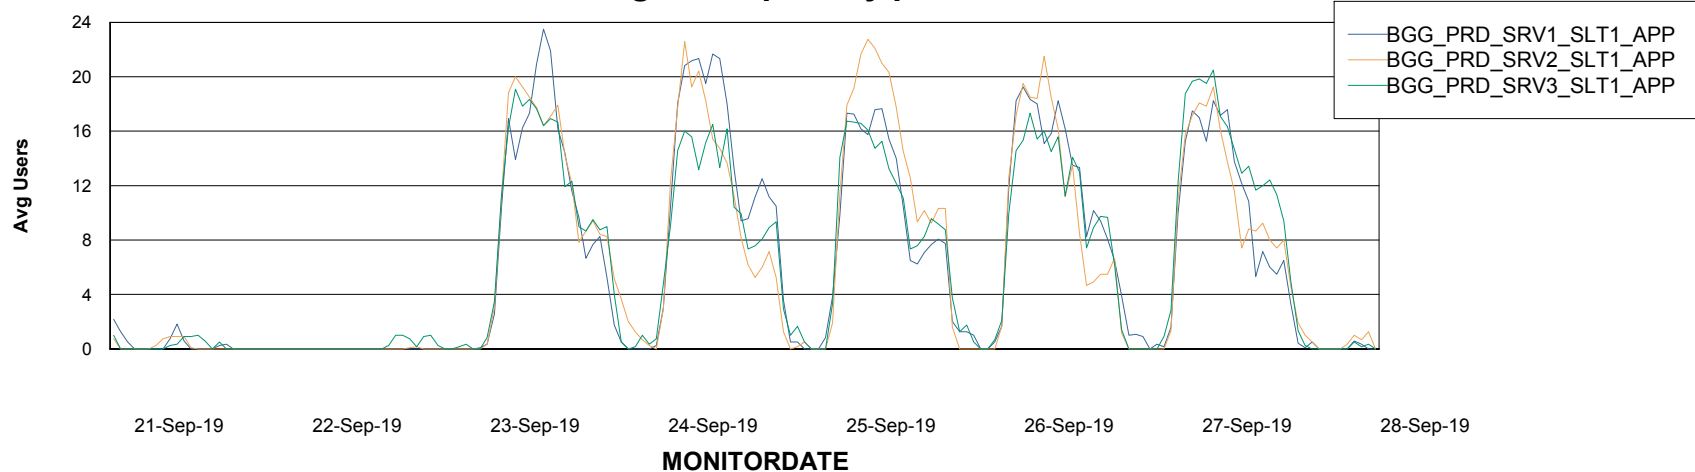

Avg users per day per ABS server