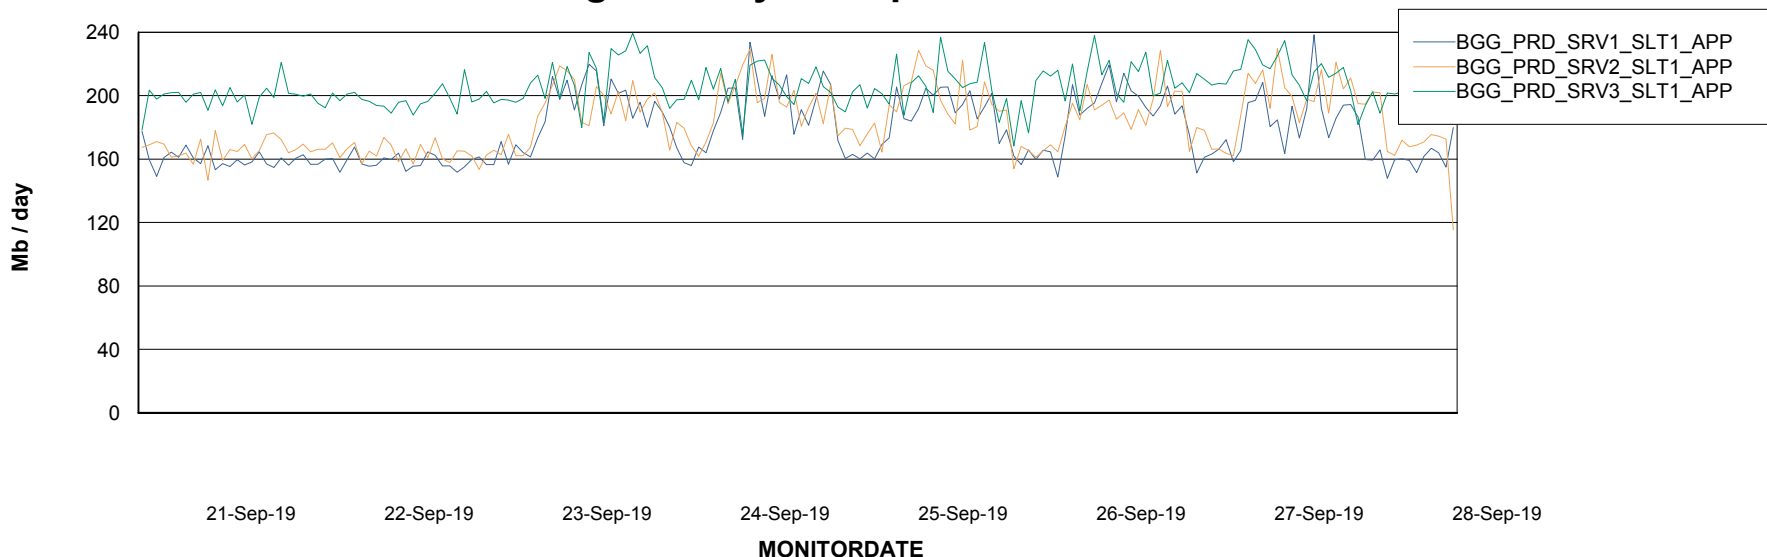

ABSSolute Application Server Services

Avg memory used per ABS Server Service