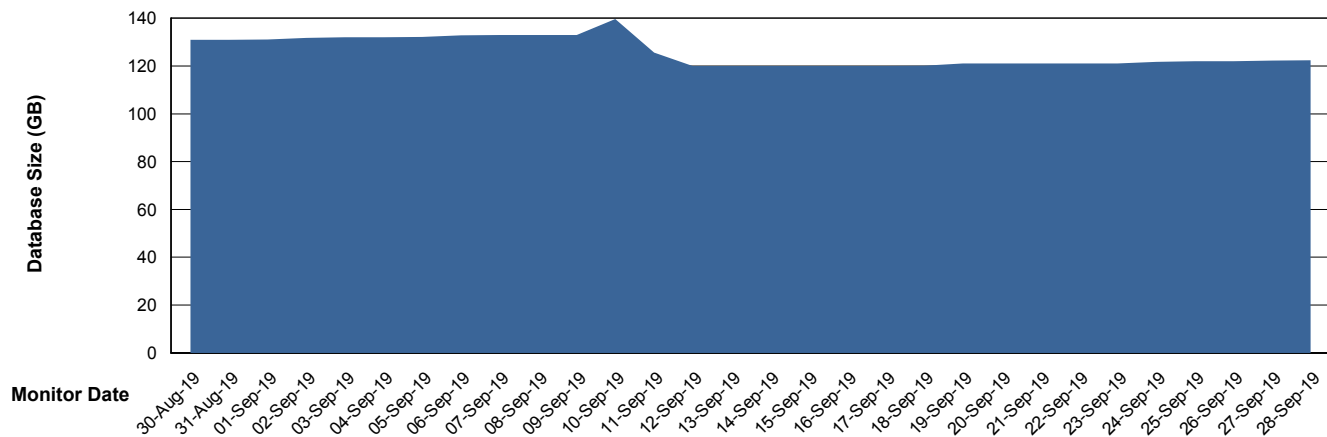

Customer BGG_Production
Database ID 58

Database Performance BGGDB_Standby

Weekly SLA Customer Report

Customer BGG_Production
Database ID 58

DATABASE SIZE BGGDB_BI

Database growth over last month

DATABASE SIZE BGGDB_Production

Database growth over last month

Weekly SLA Customer Report

Customer BGG_Production
 Database ID 58

Database Tablespace BGGDB_BI

Date	Tablespace Name	Filesize (Gb)	Usedsize (Gb)	Percentage free
28-Sep-19	ABSDATA	28	23	18
	INDX	28	24	14
27-Sep-19	ABSDATA	28	23	18
	INDX	28	24	14
26-Sep-19	ABSDATA	28	23	18
	INDX	28	24	14
25-Sep-19	ABSDATA	28	22	21
	INDX	28	24	14
24-Sep-19	ABSDATA	28	22	21
	INDX	28	24	14
23-Sep-19	ABSDATA	28	22	21
	INDX	28	24	14
22-Sep-19	ABSDATA	28	22	21
	INDX	28	24	14