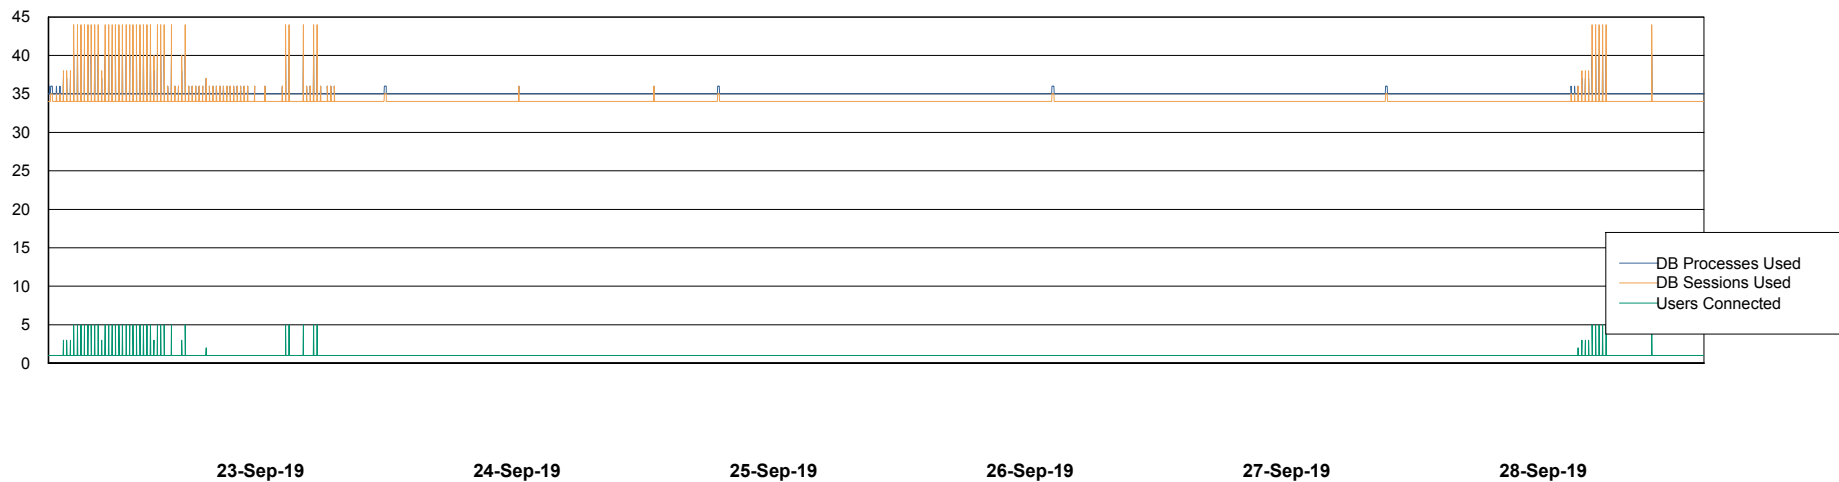

Weekly SLA Customer Report

Customer BCM_Production
Database ID 81

Database Performance BCMDB_ABS1 Production Database

Weekly SLA Customer Report

Customer BCM_Production
Database ID 81

Database Performance BCMDB_ABS1SB Standby Database