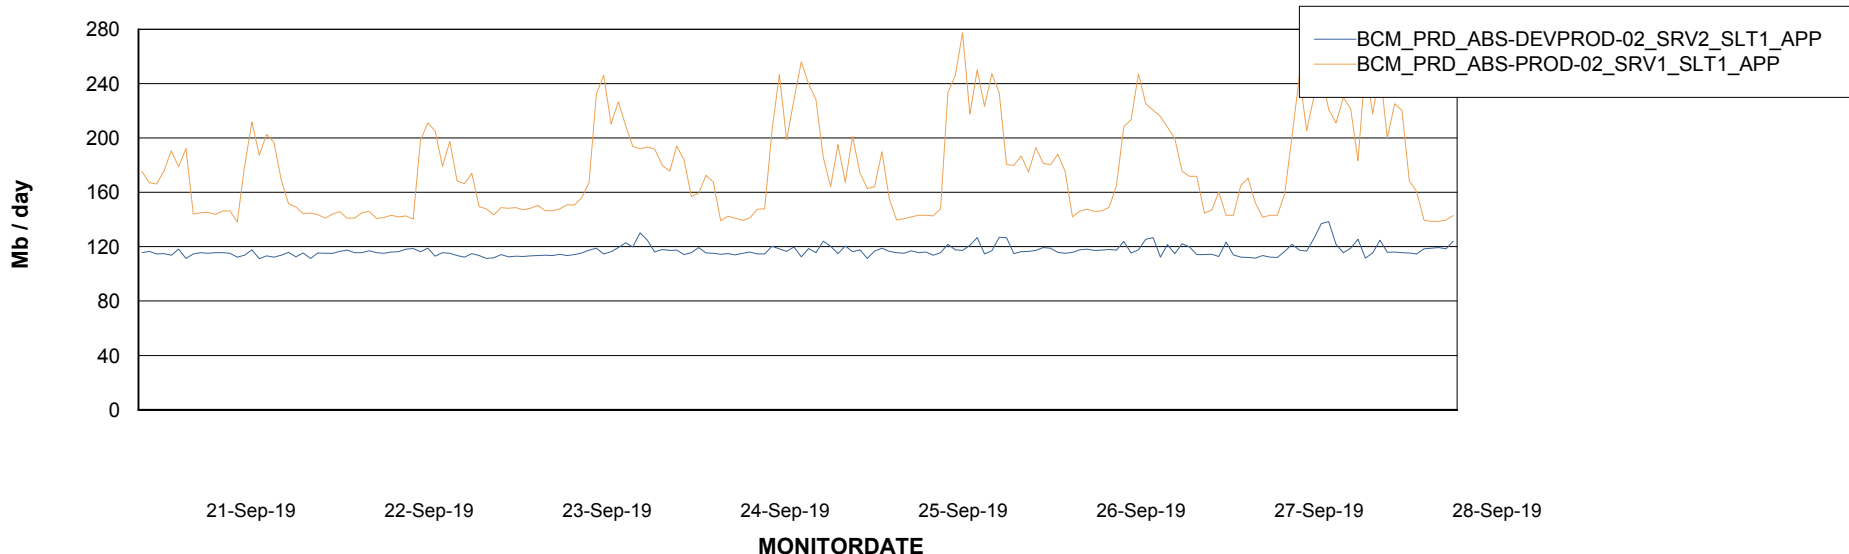

ABSolute Application Server Services

Avg memory used per ABS Server Service