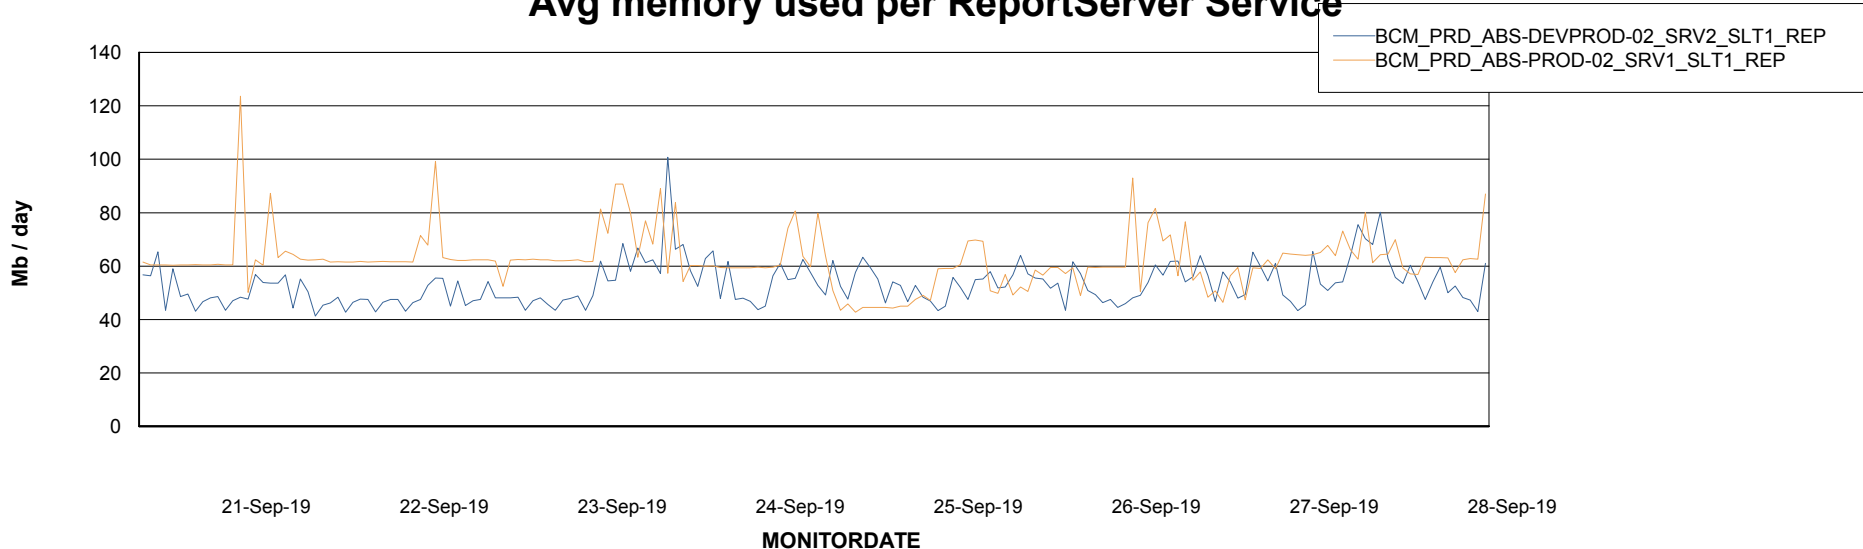

Avg memory used per ABS Server Service

Avg users per day per ABS server

Weekly SLA Customer Report

Customer BCM_Production
Database ID 81

ABSSolute Application ReportServer Services

Avg memory used per ReportServer Service