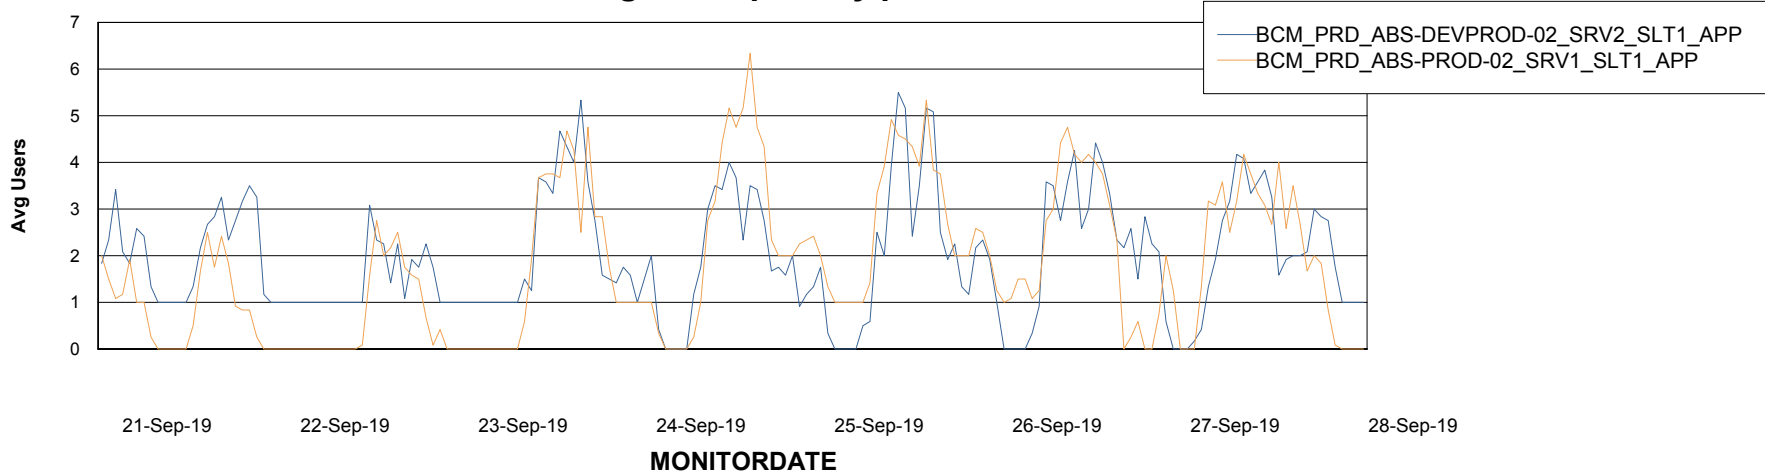

Avg users per day per ABS server