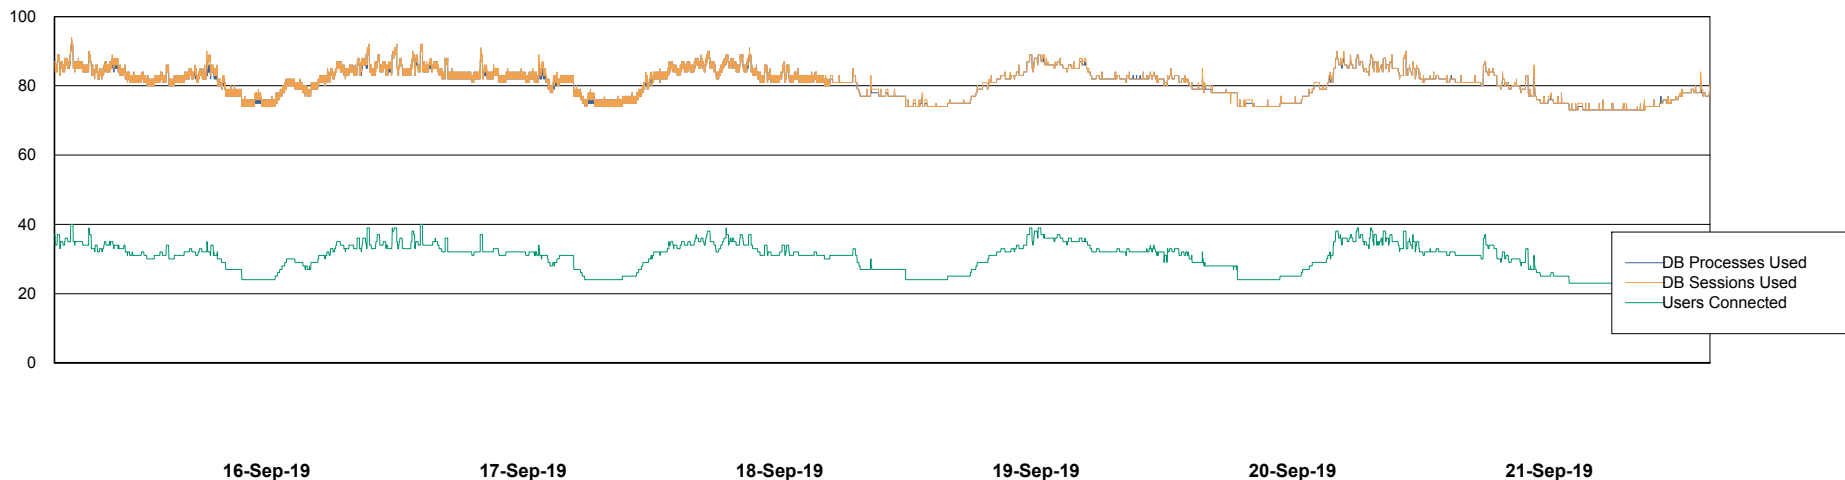

Harddisk Usage WBL_PRD_ORACLE2

	Free disk space on c: (%)	Total disk space on c: (Gb)	Free disk space on d: (%)	Total disk space on d: (Gb)	Free disk space on e: (%)	Total disk space on e: (Gb)	Free disk space on f: (%)	Total disk space on f: (Gb)
21-Sep-19	71	120	87	200	87	200	95	200
20-Sep-19	71	120	87	200	87	200	95	200
19-Sep-19	71	120	87	200	87	200	95	200
18-Sep-19	71	120	87	200	87	200	96	200
17-Sep-19	71	120	87	200	87	200	96	200
16-Sep-19	71	120	87	200	87	200	96	200
15-Sep-19	71	120	87	200	87	200	96	200

Weekly SLA Customer Report

Customer WBL_Production
Database ID 40

Database Performance WBLDB_Production

Weekly SLA Customer Report

Customer WBL_Production
Database ID 40

Database Performance WBLDB_Standby

Weekly SLA Customer Report