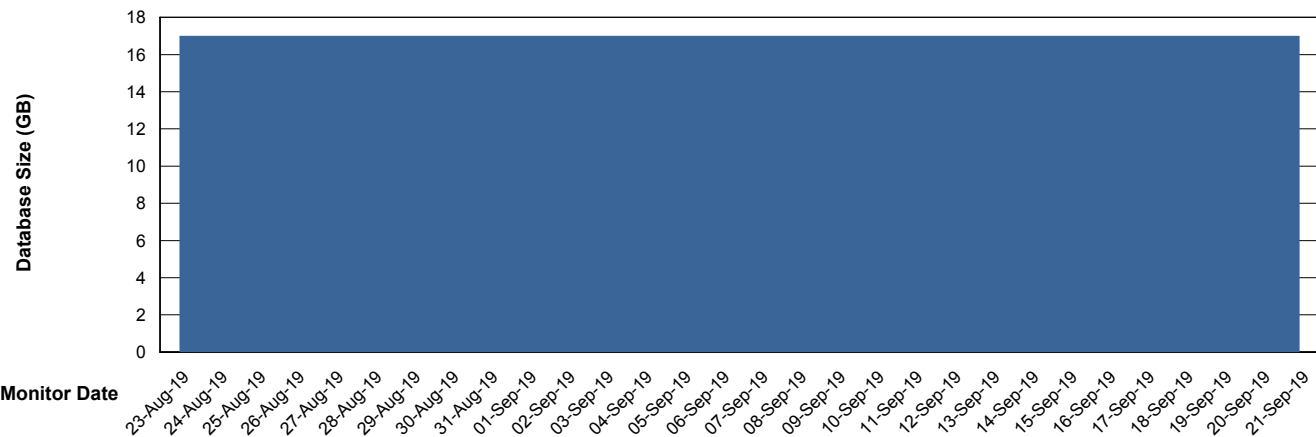

Weekly SLA Customer Report

Customer WBL_Production
Database ID 40

Database Performance WBLDB_Production

Weekly SLA Customer Report

Customer WBL_Production
Database ID 40

Database Performance WBLDB_Standby

Weekly SLA Customer Report

Customer WBL_Production
 Database ID 40

DATABASE SIZE WBLDB_Production

Database growth over last month

Database Tablespace WBLDB_Production

Date	Tablespace Name	Filesize (Gb)	Usedsize (Gb)	Percentage free
21-Sep-19	ABSDATA	9	6	33
	INDX	12	9	25
20-Sep-19	ABSDATA	9	6	33
	INDX	12	9	25
19-Sep-19	ABSDATA	9	6	33
	INDX	12	9	25
18-Sep-19	ABSDATA	9	6	33
	INDX	12	9	25
17-Sep-19	ABSDATA	9	6	33
	INDX	12	9	25
16-Sep-19	ABSDATA	9	6	33
	INDX	12	9	25
15-Sep-19	ABSDATA	9	6	33
	INDX	12	9	25