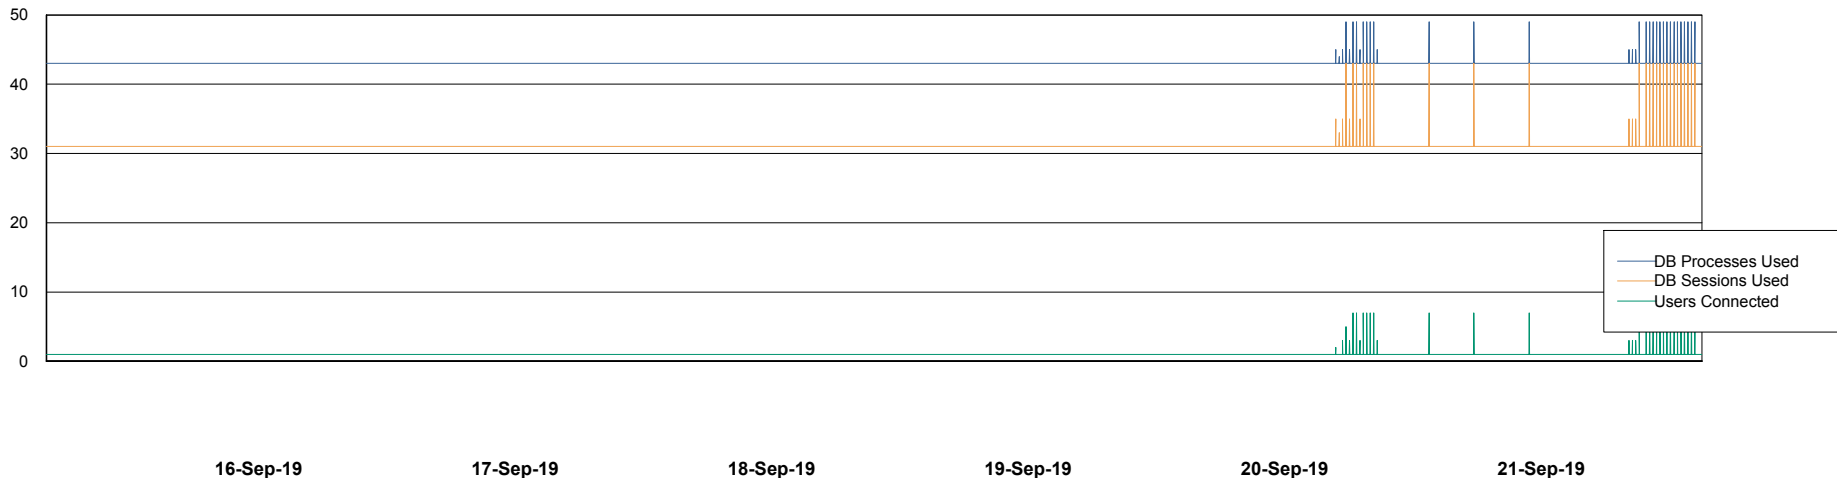

Weekly SLA Customer Report

Customer WBL_Production
Database ID 40

Database Performance WBLDB_Production

Weekly SLA Customer Report

Customer WBL_Production
Database ID 40

Database Performance WBLDB_Standby

Weekly SLA Customer Report

Customer WBL_Production
 Database ID 40

DATABASE SIZE WBLDB_Production

Database growth over last month

Database Tablespace WBLDB_Production

Date	Tablespace Name	Filesize (Gb)	Usedsize (Gb)	Percentage free
21-Sep-19	ABSDATA	9	6	33
	INDX	12	9	25
20-Sep-19	ABSDATA	9	6	33
	INDX	12	9	25
19-Sep-19	ABSDATA	9	6	33
	INDX	12	9	25
18-Sep-19	ABSDATA	9	6	33
	INDX	12	9	25
17-Sep-19	ABSDATA	9	6	33
	INDX	12	9	25
16-Sep-19	ABSDATA	9	6	33
	INDX	12	9	25
15-Sep-19	ABSDATA	9	6	33
	INDX	12	9	25