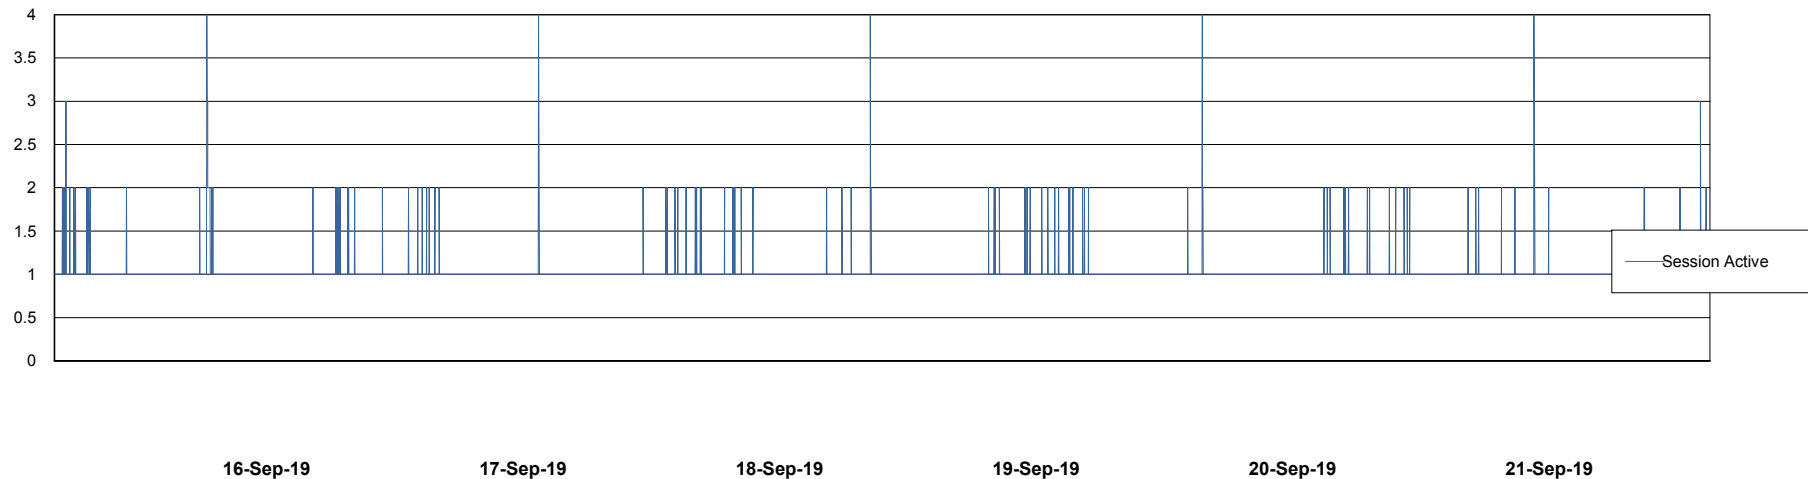

Weekly SLA Customer Report

Customer WBL_Production
Database ID 40

Harddisk Usage WBL_PRD_ORACLE1

	Free disk space on c: (%)	Total disk space on c: (Gb)	Free disk space on d: (%)	Total disk space on d: (Gb)	Free disk space on e: (%)	Total disk space on e: (Gb)	Free disk space on f: (%)	Total disk space on f: (Gb)
21-Sep-19	69	120	76	200	91	200	91	100
20-Sep-19	69	120	76	200	91	200	91	100
19-Sep-19	69	120	76	200	91	200	92	100
18-Sep-19	69	120	76	200	91	200	92	100
17-Sep-19	69	120	76	200	91	200	93	100
16-Sep-19	69	120	76	200	91	200	93	100
15-Sep-19	69	120	76	200	91	200	93	100

Harddisk Usage WBL_PRD_ORACLE2

	Free disk space on c: (%)	Total disk space on c: (Gb)	Free disk space on d: (%)	Total disk space on d: (Gb)	Free disk space on e: (%)	Total disk space on e: (Gb)	Free disk space on f: (%)	Total disk space on f: (Gb)
21-Sep-19	71	120	87	200	87	200	95	200
20-Sep-19	71	120	87	200	87	200	95	200
19-Sep-19	71	120	87	200	87	200	95	200
18-Sep-19	71	120	87	200	87	200	96	200
17-Sep-19	71	120	87	200	87	200	96	200
16-Sep-19	71	120	87	200	87	200	96	200
15-Sep-19	71	120	87	200	87	200	96	200

Weekly SLA Customer Report

Customer WBL_Production
Database ID 40

Database Performance WBLDB_Production

Weekly SLA Customer Report

Customer WBL_Production
Database ID 40

Database Performance WBLDB_Standby

Weekly SLA Customer Report