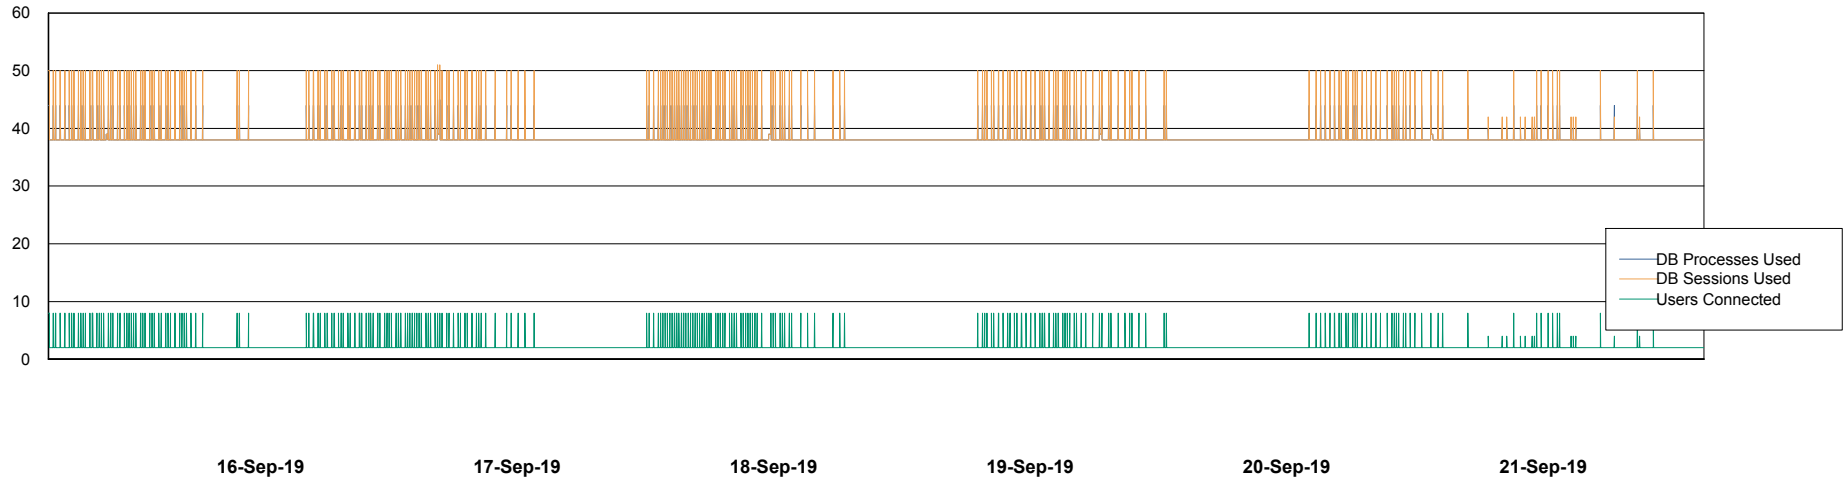

Weekly SLA Customer Report

Customer VOS_Production
Database ID 68

Database Performance VOSBIDB_Production

Weekly SLA Customer Report

Customer VOS_Production
Database ID 68

Database Performance VOSDB_Production

Weekly SLA Customer Report

Customer VOS_Production
Database ID 68

Database Performance VOSDB_Standby

Weekly SLA Customer Report

Customer VOS_Production
Database ID 68

DATABASE SIZE VOSBIDB_Production

Database growth over last month