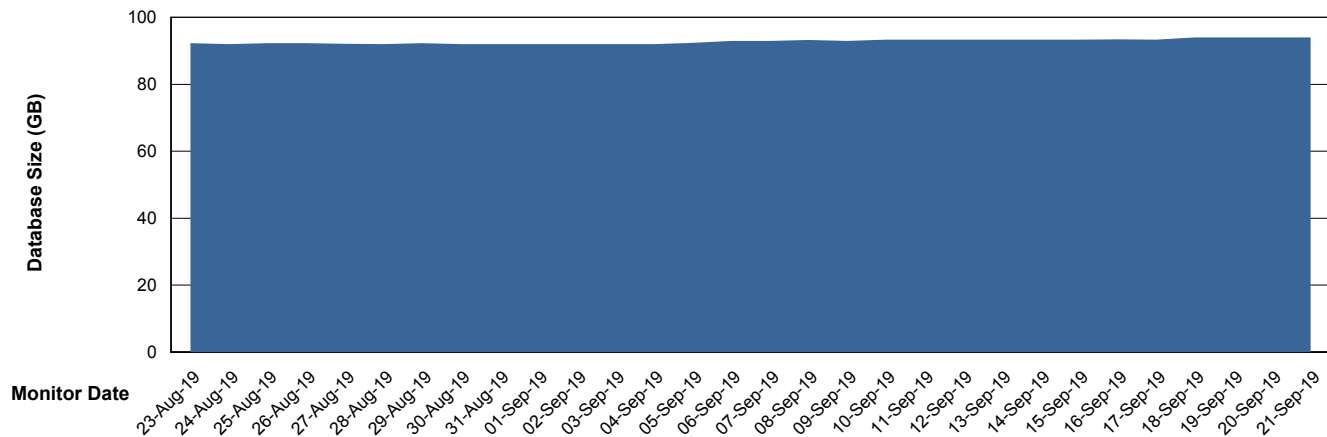

Weekly SLA Customer Report

Customer VOS_Production
Database ID 68

Database Performance VOSDB_Standby

Weekly SLA Customer Report

Customer VOS_Production
Database ID 68

DATABASE SIZE VOSBIDB_Production

Database growth over last month