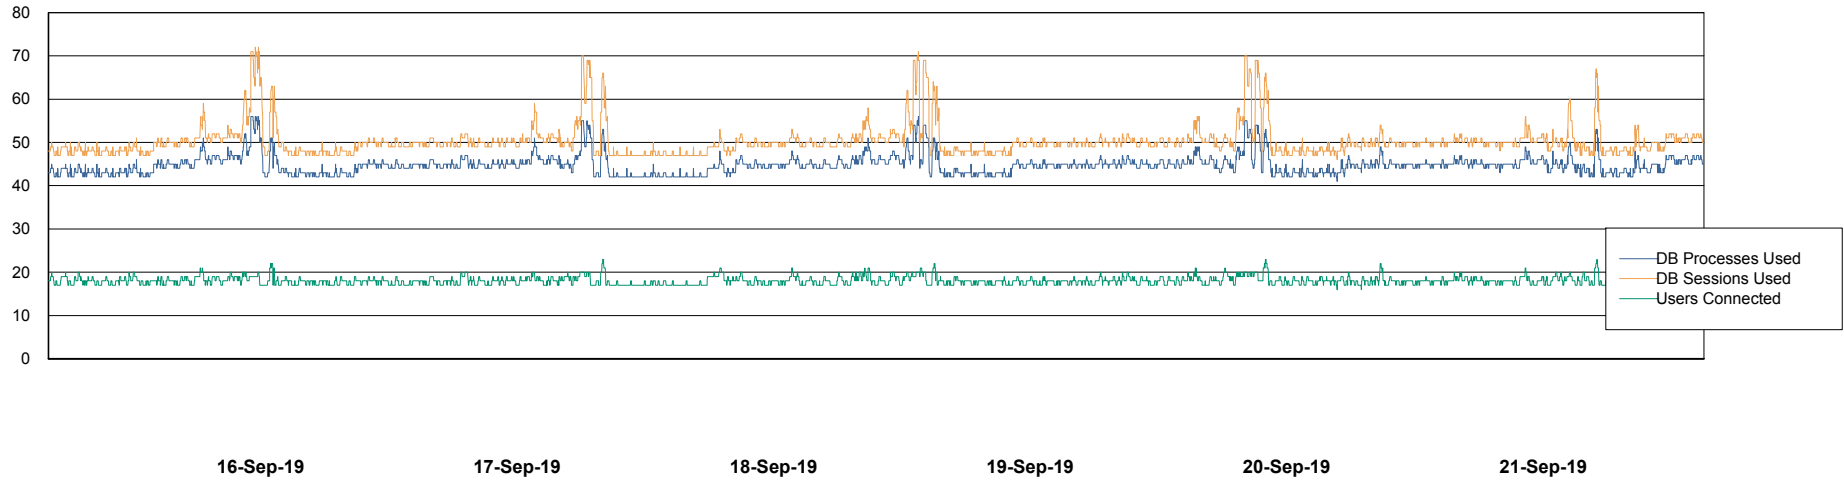

Database Performance VOSBIDB_Production