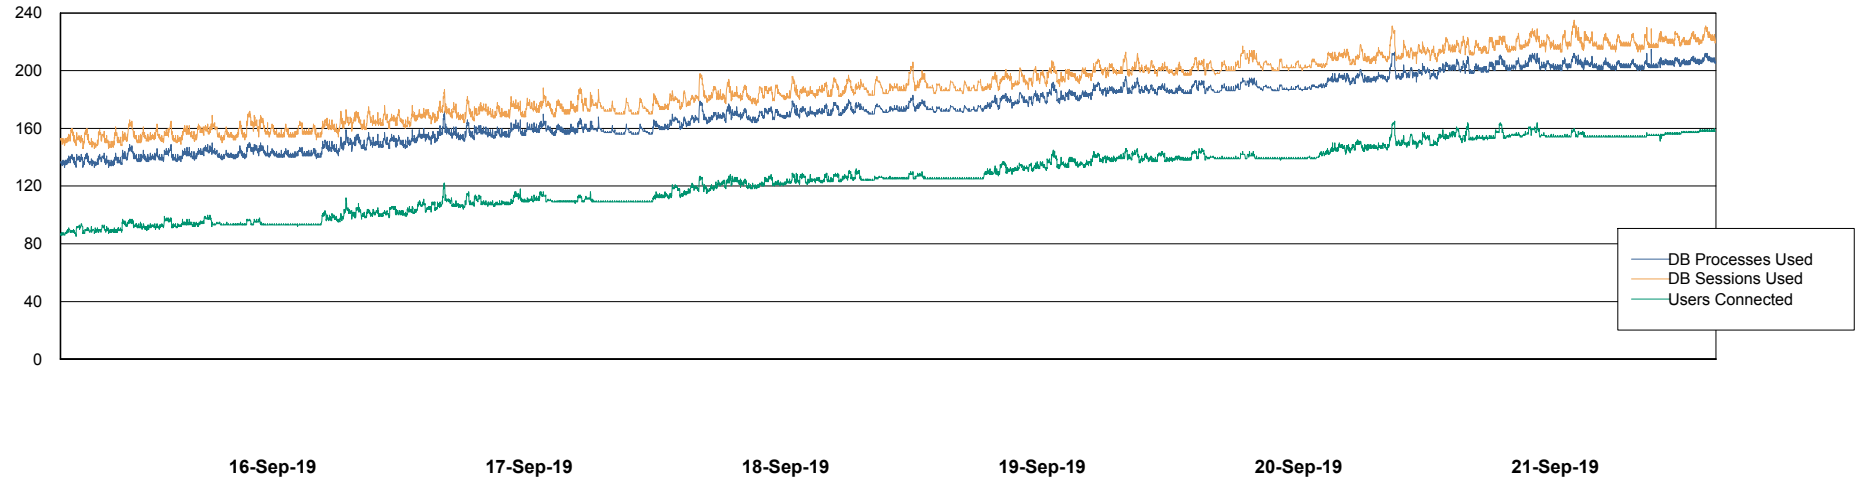

Weekly SLA Customer Report

Customer VOS_Production
Database ID 68

Database Performance VOSBIDB_Production

Weekly SLA Customer Report

Customer VOS_Production
Database ID 68

Database Performance VOSDB_Production