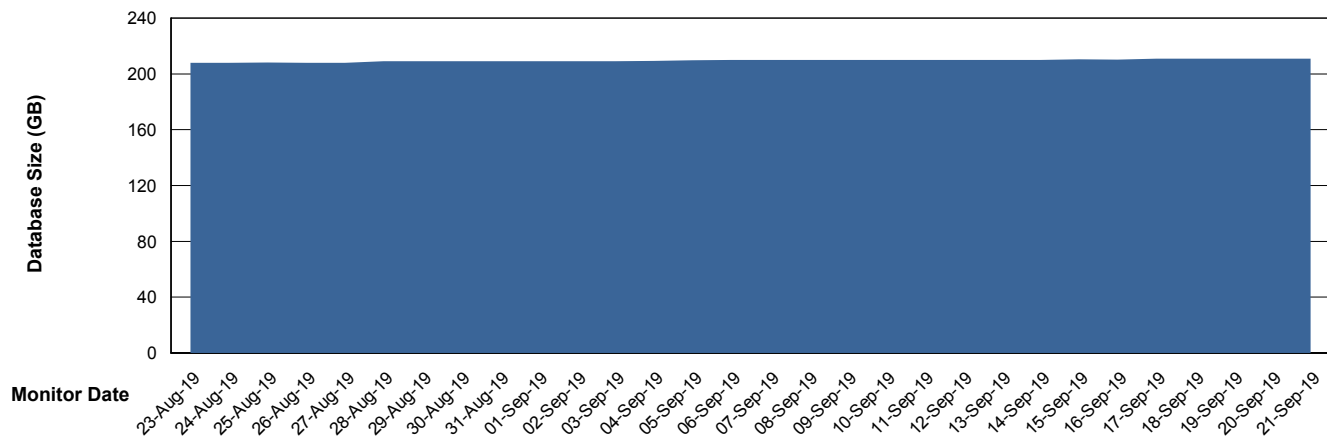

DATABASE SIZE VOSDB_Production

Database growth over last month