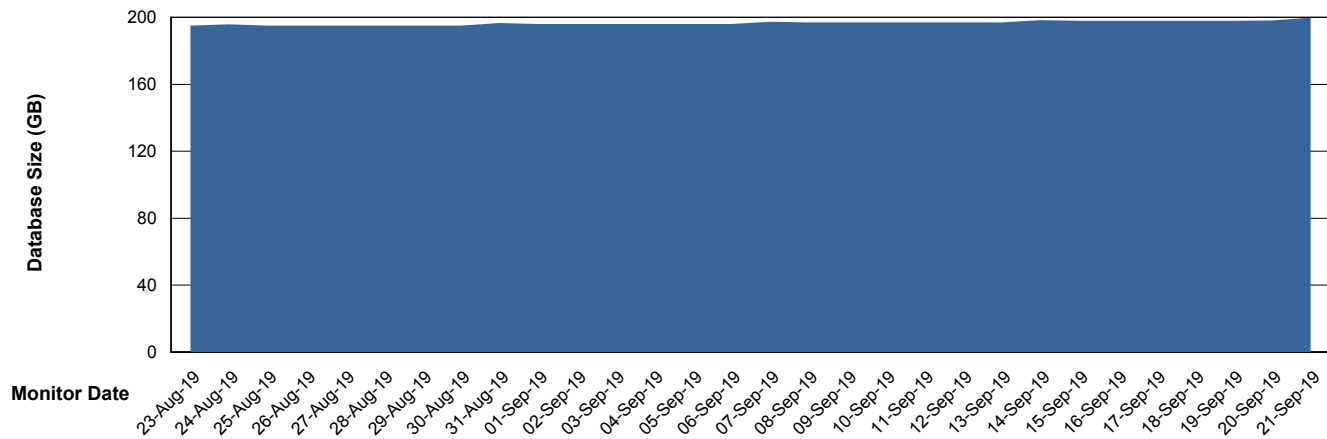

Weekly SLA Customer Report

Customer VEN_Production
Database ID 35

Database Performance VENDB_BI

Weekly SLA Customer Report

Customer VEN_Production
Database ID 35

DATABASE SIZE ABSVEN06 Primary DB 2019

Database growth over last month

DATABASE SIZE VENDB_BI

Database growth over last month

Weekly SLA Customer Report

Customer VEN_Production
Database ID 35

Database Tablespace ABSVEN06 Primary DB 2019

Date	Tablespace Name	Filesize (Gb)	Usedsize (Gb)	Percentage free
21-Sep-19	ABSDATA	112	94	16
	INDX	117	97	17
20-Sep-19	ABSDATA	112	94	16
	INDX	117	97	17
19-Sep-19	ABSDATA	112	94	16
	INDX	117	96	18
18-Sep-19	ABSDATA	112	94	16
	INDX	117	96	18
17-Sep-19	ABSDATA	112	93	17
	INDX	117	96	18
16-Sep-19	ABSDATA	112	93	17
	INDX	117	96	18
15-Sep-19	ABSDATA	112	93	17
	INDX	117	96	18