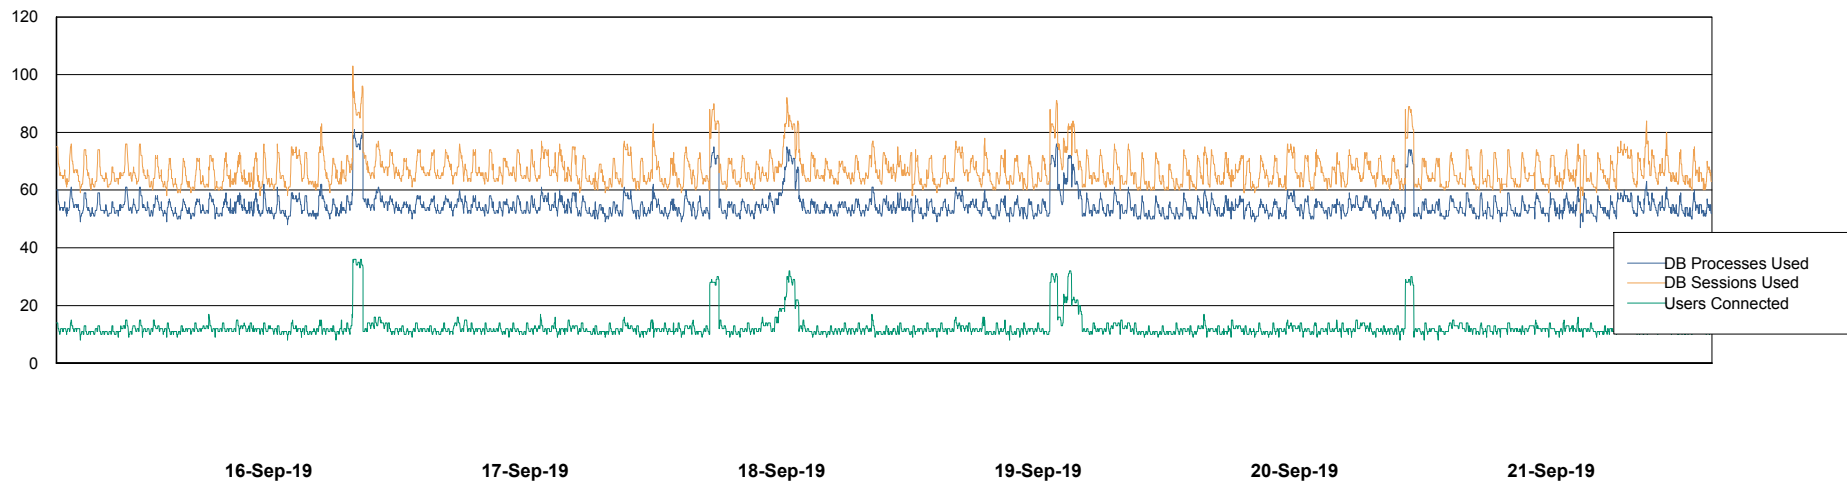

Database Performance VENDB_BI