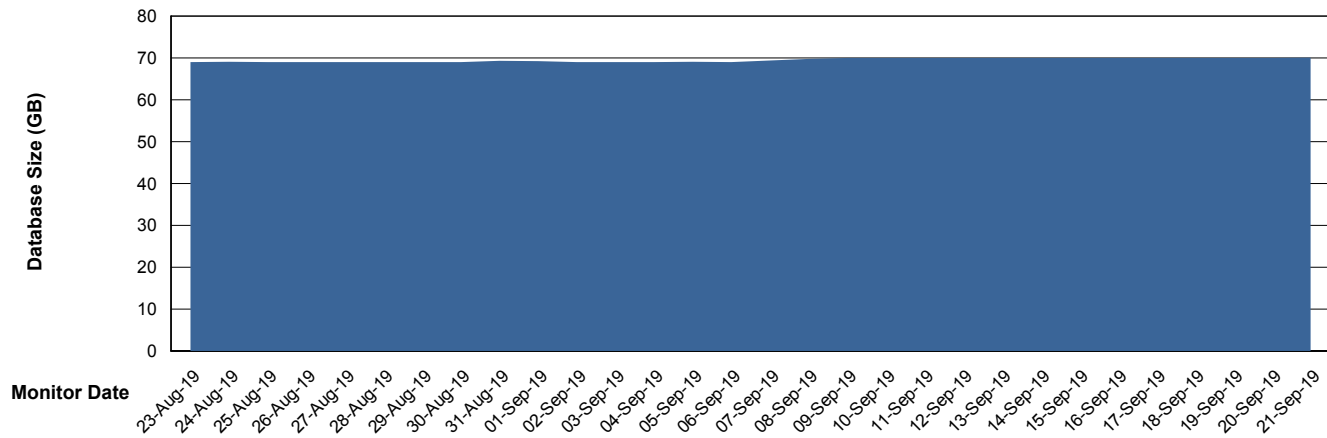

Weekly SLA Customer Report

Customer VEN_Production
Database ID 35

Database Performance VENDB_BI

Weekly SLA Customer Report

Customer VEN_Production
Database ID 35

DATABASE SIZE ABSVEN06 Primary DB 2019

Database growth over last month

DATABASE SIZE VENDB_BI

Database growth over last month

Weekly SLA Customer Report

Customer VEN_Production
Database ID 35

Database Tablespace ABSVEN06 Primary DB 2019

Date	Tablespace Name	Filesize (Gb)	Usedsize (Gb)	Percentage free
21-Sep-19	ABSDATA	112	94	16
	INDX	117	97	17
20-Sep-19	ABSDATA	112	94	16
	INDX	117	97	17
19-Sep-19	ABSDATA	112	94	16
	INDX	117	96	18
18-Sep-19	ABSDATA	112	94	16
	INDX	117	96	18
17-Sep-19	ABSDATA	112	93	17
	INDX	117	96	18
16-Sep-19	ABSDATA	112	93	17
	INDX	117	96	18
15-Sep-19	ABSDATA	112	93	17
	INDX	117	96	18