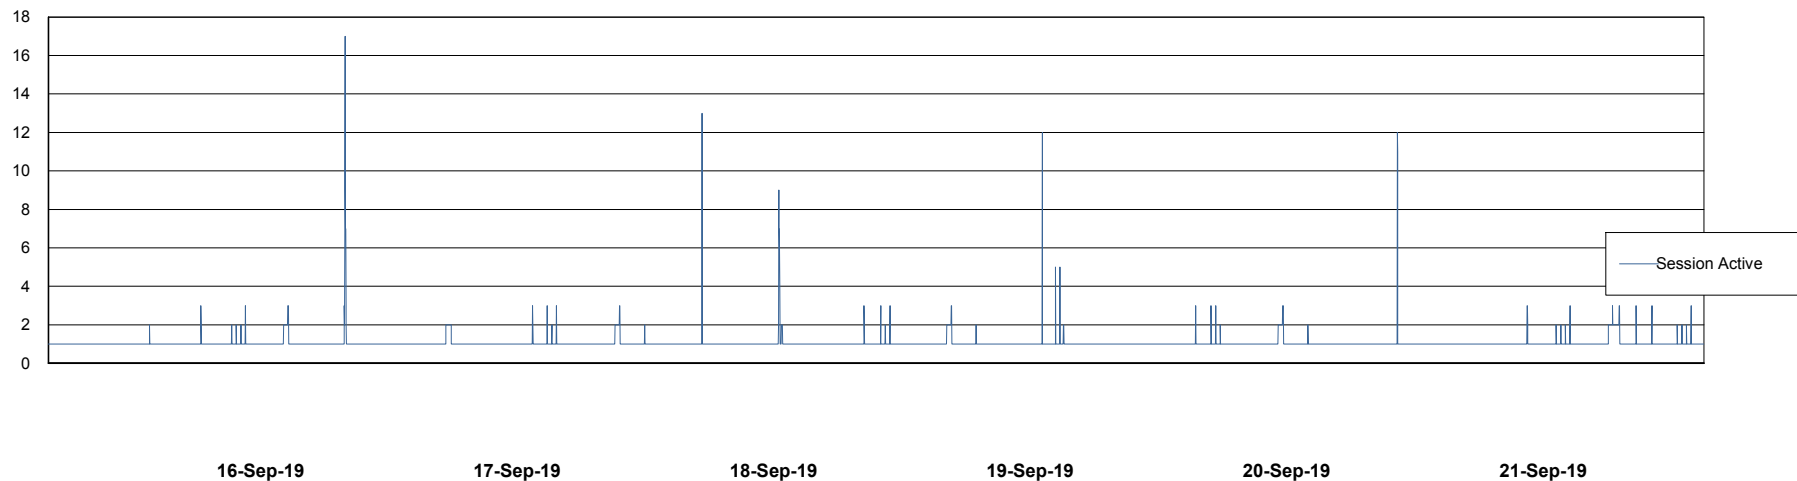

Weekly SLA Customer Report

Customer VEN_Production
Database ID 35

Database Performance ABSVEN06 Primary DB 2019

Weekly SLA Customer Report

Customer VEN_Production
Database ID 35

Database Performance ABSVEN07 Standby DB 2019

Weekly SLA Customer Report

Customer VEN_Production
Database ID 35

Database Performance VENDB_BI

Weekly SLA Customer Report

Customer VEN_Production
Database ID 35

DATABASE SIZE ABSVEN06 Primary DB 2019

Database growth over last month