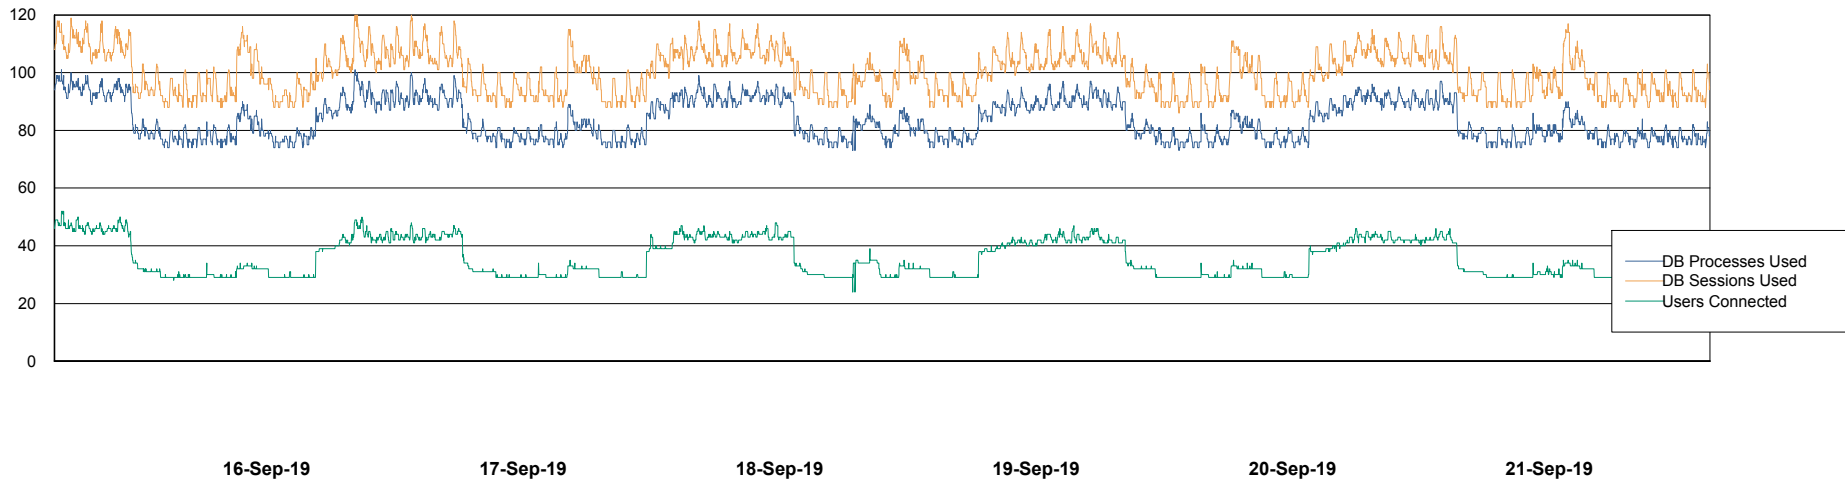

Weekly SLA Customer Report

Customer VEN_Production
Database ID 35

Harddisk Usage VEN_PRD_DB_BI

	Free disk space on c: (%)	Total disk space on c: (Gb)	Free disk space on d: (%)	Total disk space on d: (Gb)
21-Sep-19	52	102	61	601
20-Sep-19	52	102	61	601
19-Sep-19	52	102	61	601
18-Sep-19	52	102	61	601
17-Sep-19	52	102	61	601
16-Sep-19	52	102	61	601
15-Sep-19	52	102	61	601

Weekly SLA Customer Report

Customer VEN_Production
Database ID 35

Database Performance ABSVEN06 Primary DB 2019

Weekly SLA Customer Report

Customer VEN_Production
Database ID 35

Database Performance ABSVEN07 Standby DB 2019