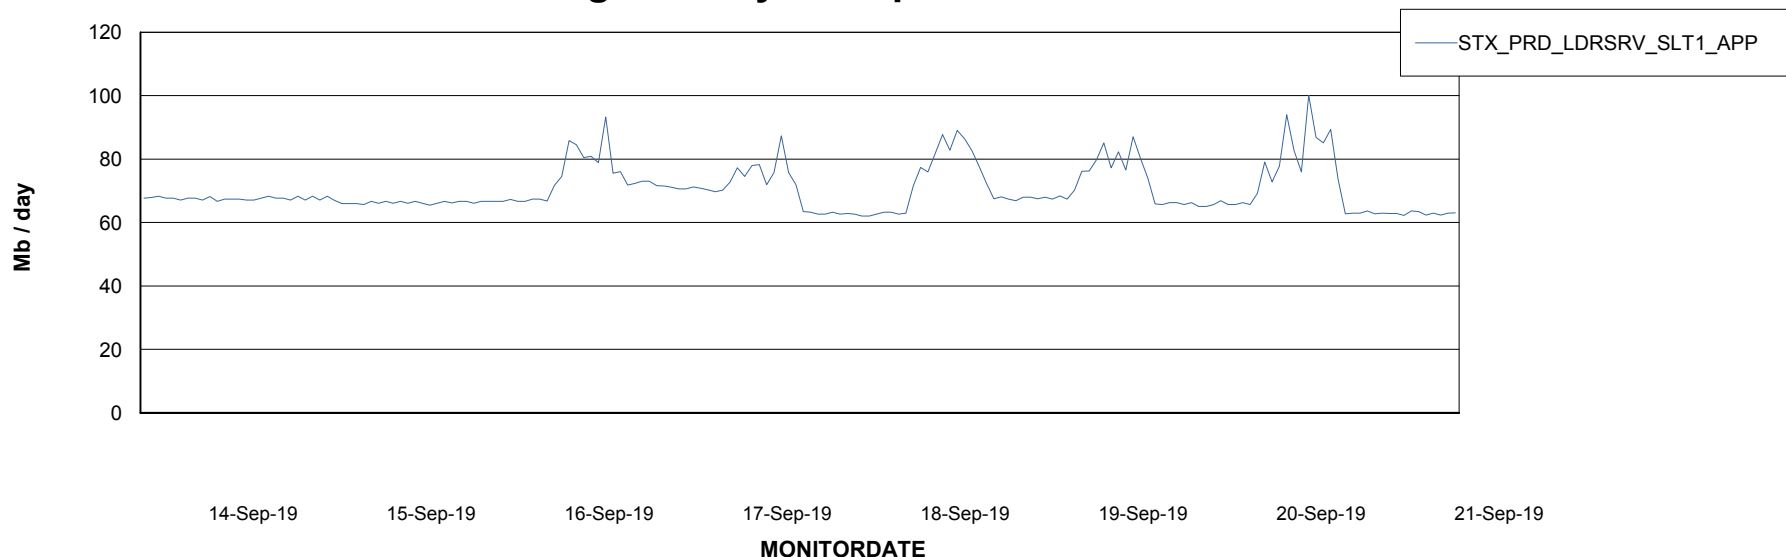

ABSSolute Application Server Services

Avg memory used per ABS Server Service