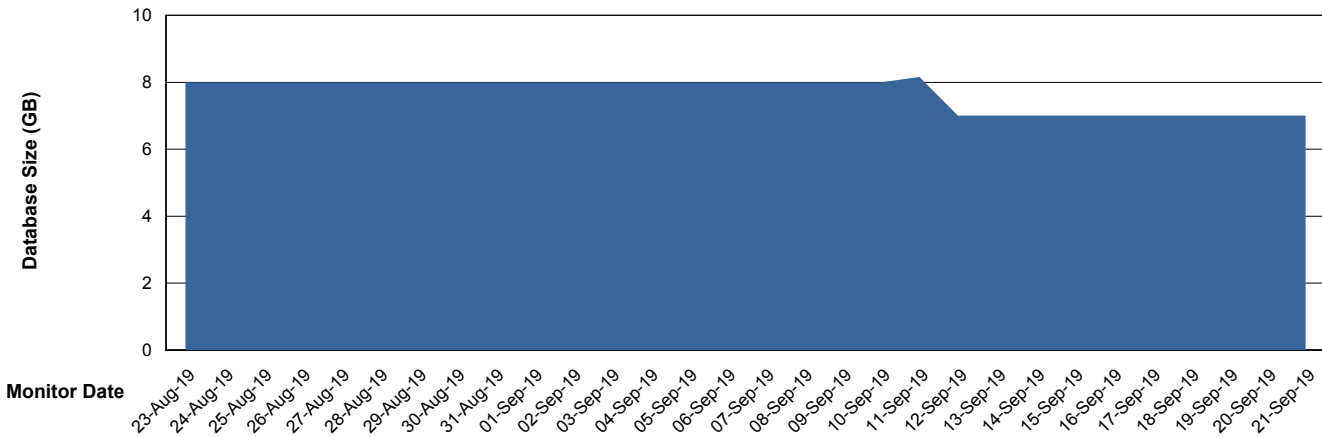

## Database Performance SPIDB\_Standby

# Weekly SLA Customer Report

Customer SPI\_Production  
 Database ID 49

DATABASE SIZE SPIDB\_Production

Database growth over last month

Database Tablespace SPIDB\_Production

Date	Tablespace Name	Filesize (Gb)	Usedsize (Gb)	Percentage free
21-Sep-19	ABSDATA	4	0	100
	INDX	8	4	50
20-Sep-19	ABSDATA	4	0	100
	INDX	8	4	50
19-Sep-19	ABSDATA	4	0	100
	INDX	8	4	50
18-Sep-19	ABSDATA	4	0	100
	INDX	8	4	50
17-Sep-19	ABSDATA	4	0	100
	INDX	8	4	50
16-Sep-19	ABSDATA	4	0	100
	INDX	8	4	50
15-Sep-19	ABSDATA	4	0	100
	INDX	8	4	50