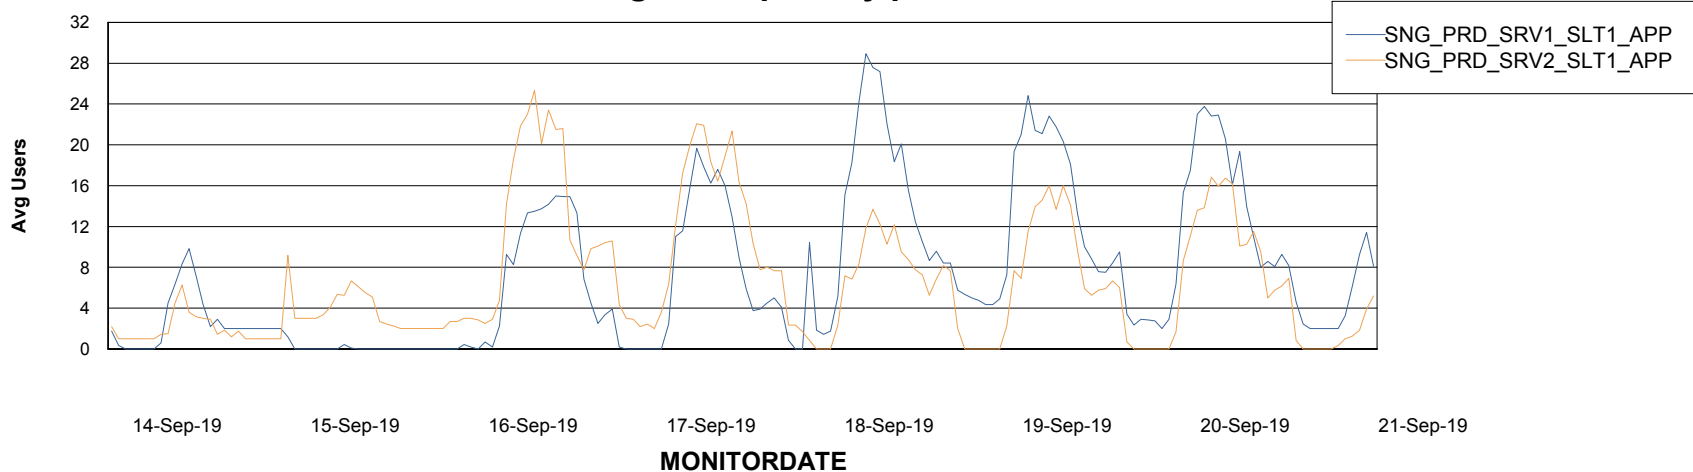

Avg users per day per ABS server