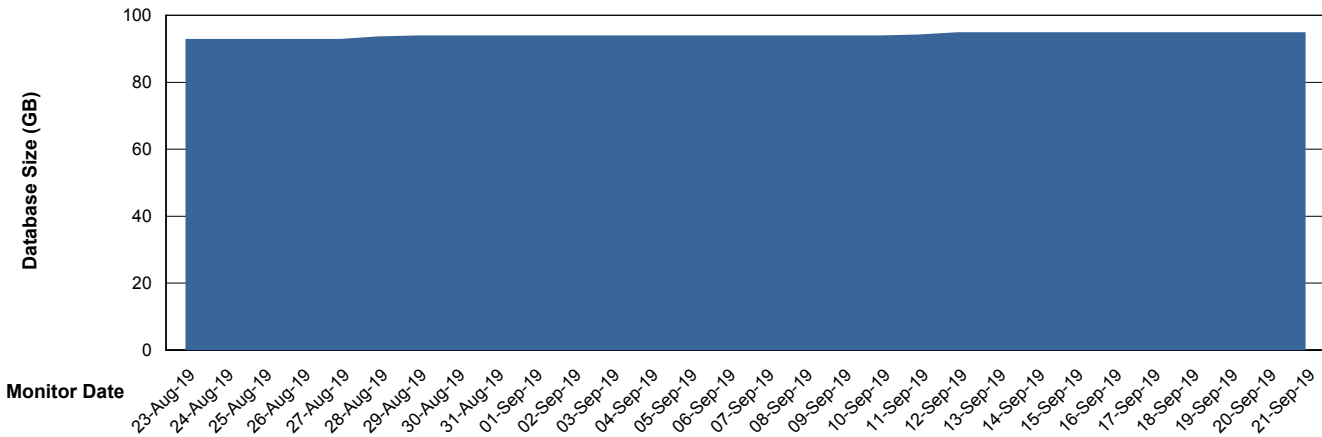

DATABASE SIZE SNGDB_Production

Database growth over last month

Database Tablespace SNGDB_Production

Date	Tablespace Name	Filesize (Gb)	Usedsize (Gb)	Percentage free
21-Sep-19	ABSDATA	24	20	17
	INDX	80	68	15
20-Sep-19	ABSDATA	24	20	17
	INDX	80	68	15
19-Sep-19	ABSDATA	24	20	17
	INDX	80	68	15
18-Sep-19	ABSDATA	24	20	17
	INDX	80	68	15
17-Sep-19	ABSDATA	24	20	17
	INDX	80	68	15
16-Sep-19	ABSDATA	24	20	17
	INDX	80	68	15
15-Sep-19	ABSDATA	24	20	17
	INDX	80	68	15