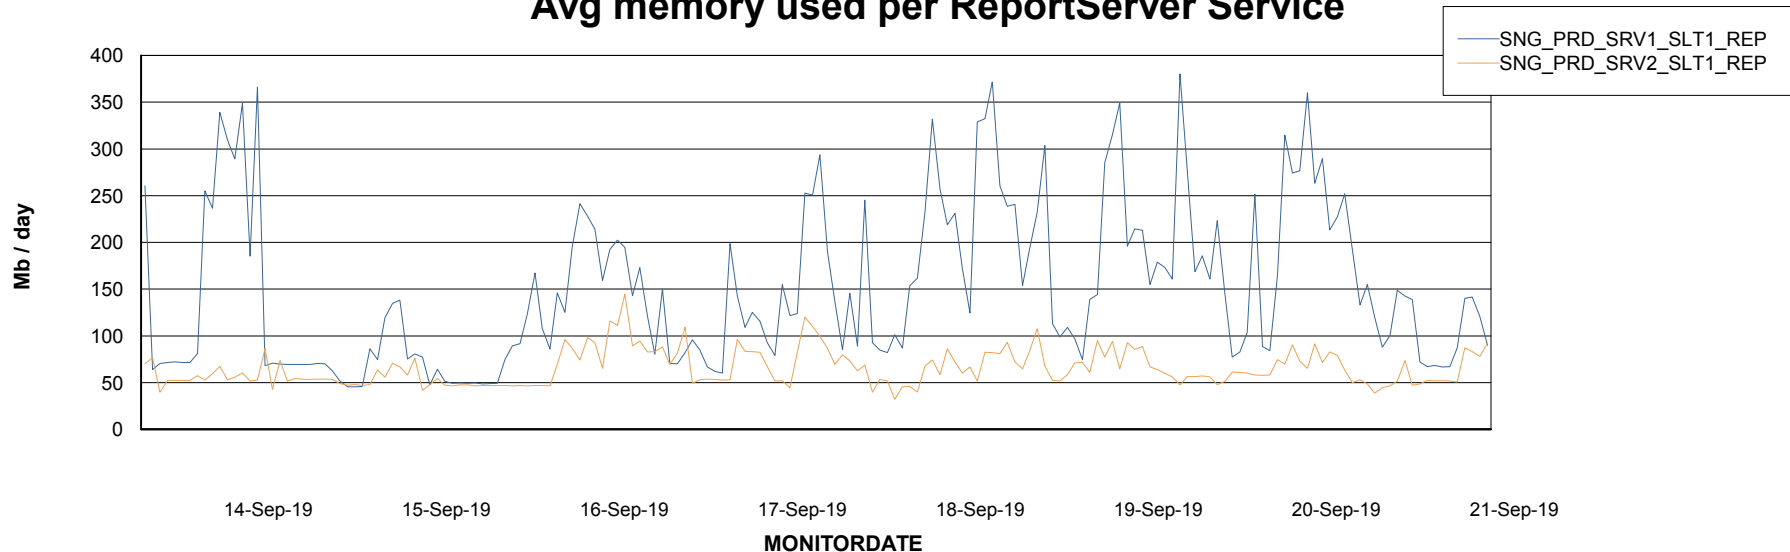

ABSSolute Application ReportServer Services

Avg memory used per ReportServer Service