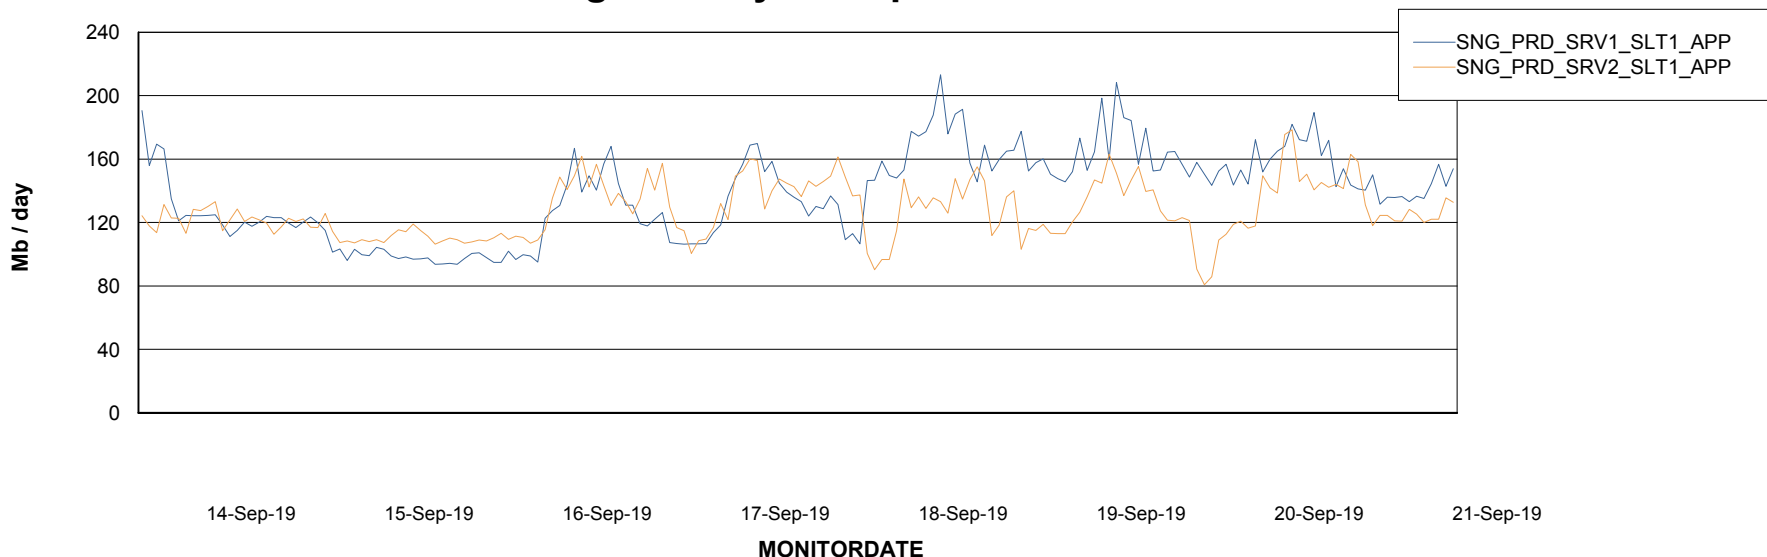

ABSSolute Application Server Services

Avg memory used per ABS Server Service