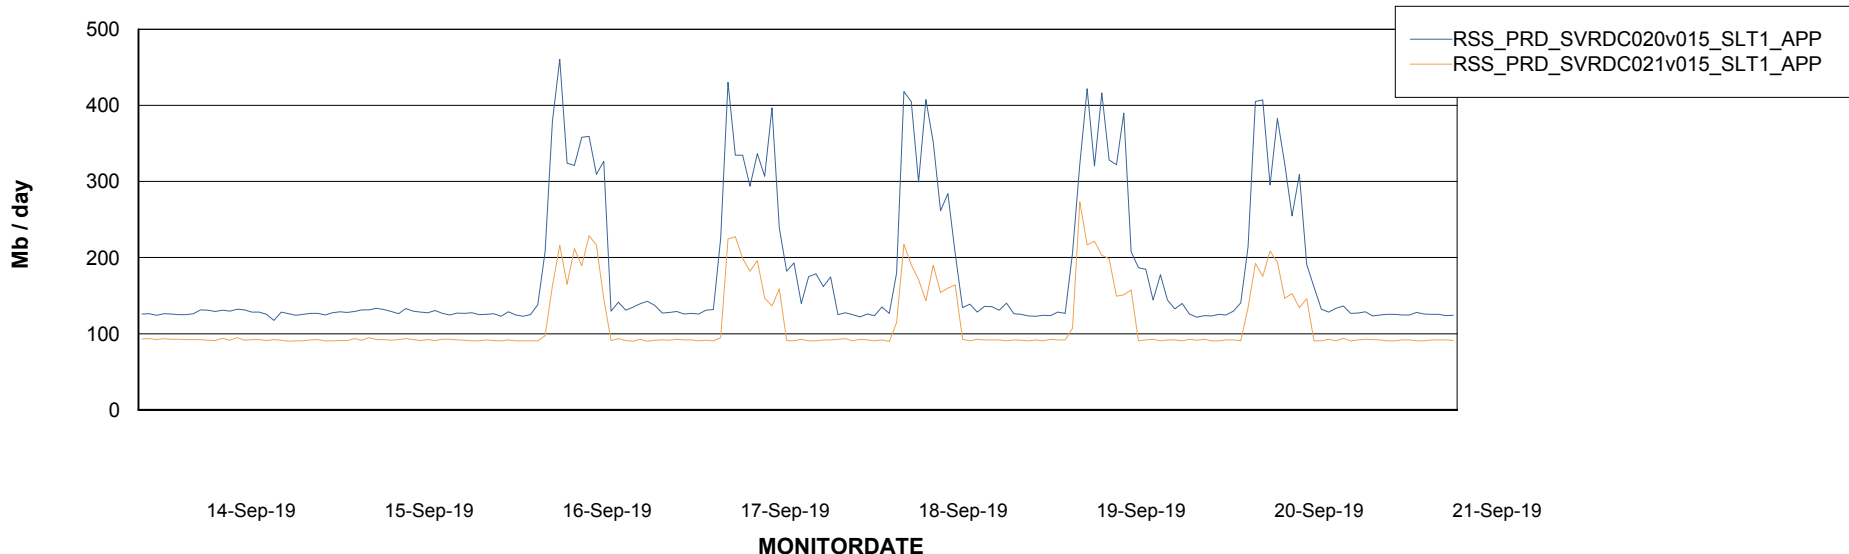

ABSolute Application Server Services

Avg memory used per ABS Server Service