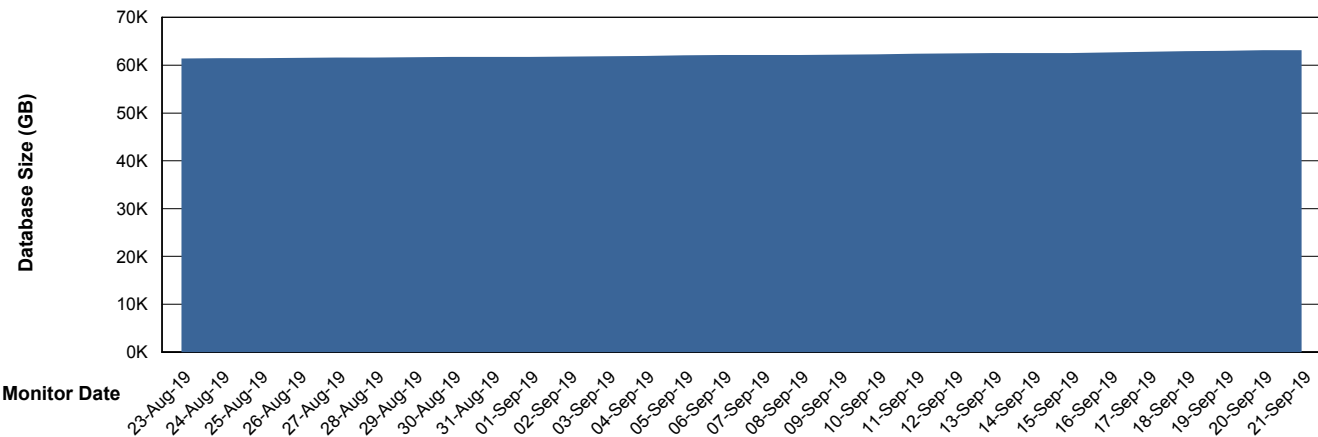

DATABASE SIZE RSSDB_Production

Database growth over last month

Database Tablespace RSSDB_Production

Date	Tablespace Name	Filesize (Gb)	Usedsize (Gb)	Percentage free
21-Sep-19	ABSDATA	35,000	26,163	25
	INDX	45,000	35,620	21
20-Sep-19	ABSDATA	35,000	26,163	25
	INDX	45,000	35,612	21
19-Sep-19	ABSDATA	35,000	26,147	25
	INDX	45,000	35,569	21
18-Sep-19	ABSDATA	35,000	26,074	26
	INDX	45,000	35,504	21
17-Sep-19	ABSDATA	35,000	26,074	26
	INDX	45,000	35,444	21
16-Sep-19	ABSDATA	35,000	25,970	26
	INDX	45,000	35,416	21
15-Sep-19	ABSDATA	35,000	25,905	26
	INDX	45,000	35,303	22