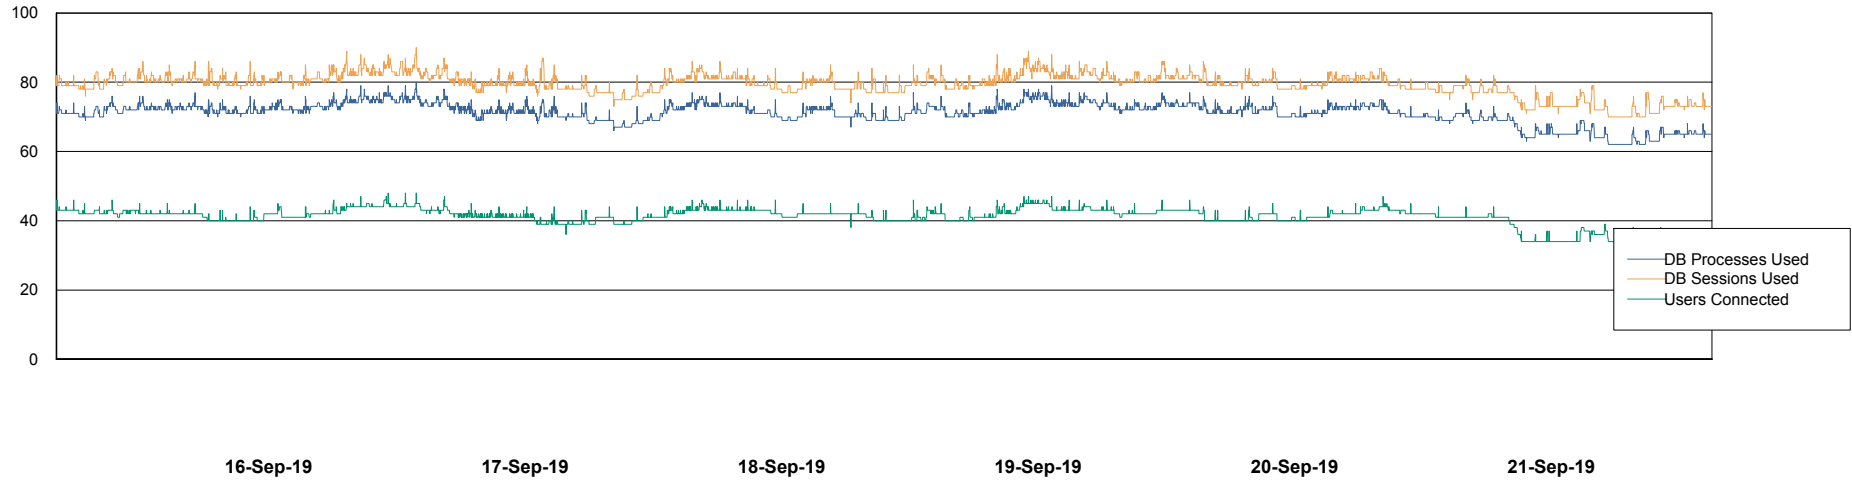

Database Performance RSSDB_Production