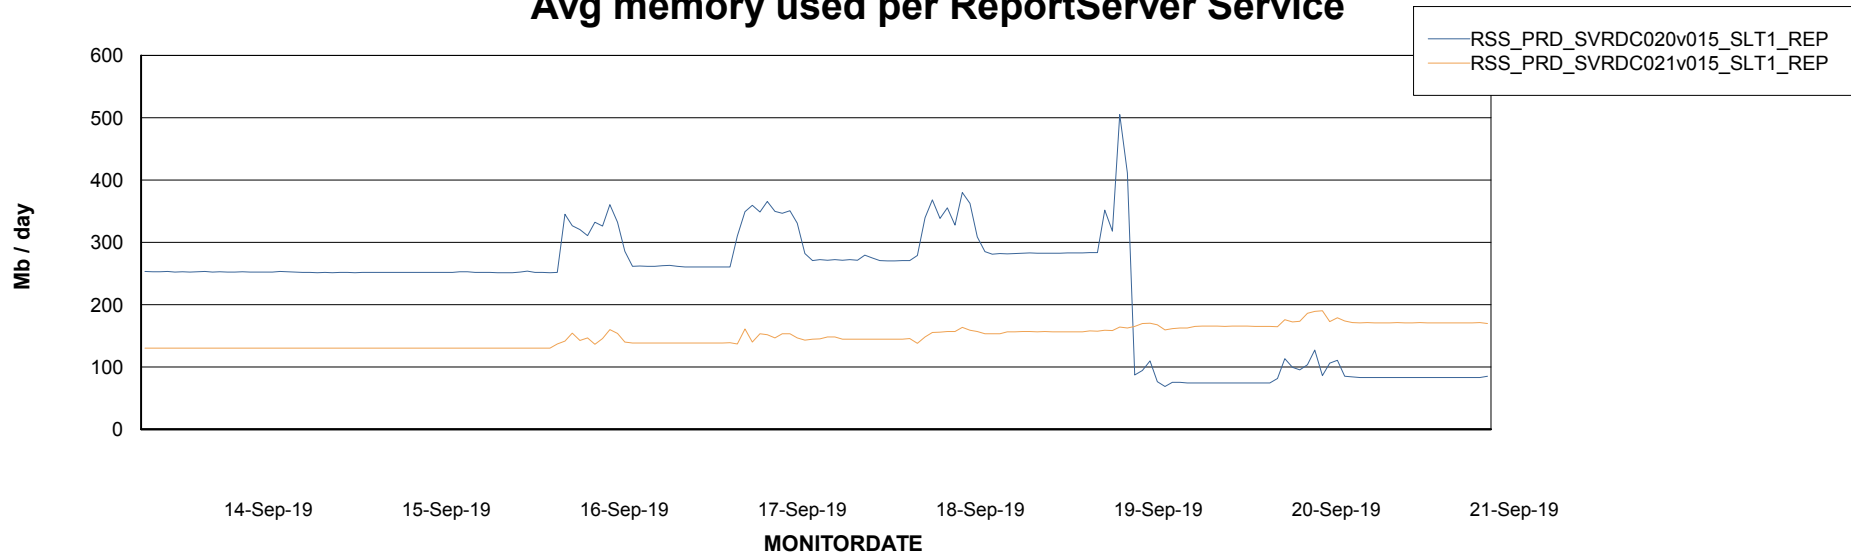

ABSSolute Application ReportServer Services

Avg memory used per ReportServer Service