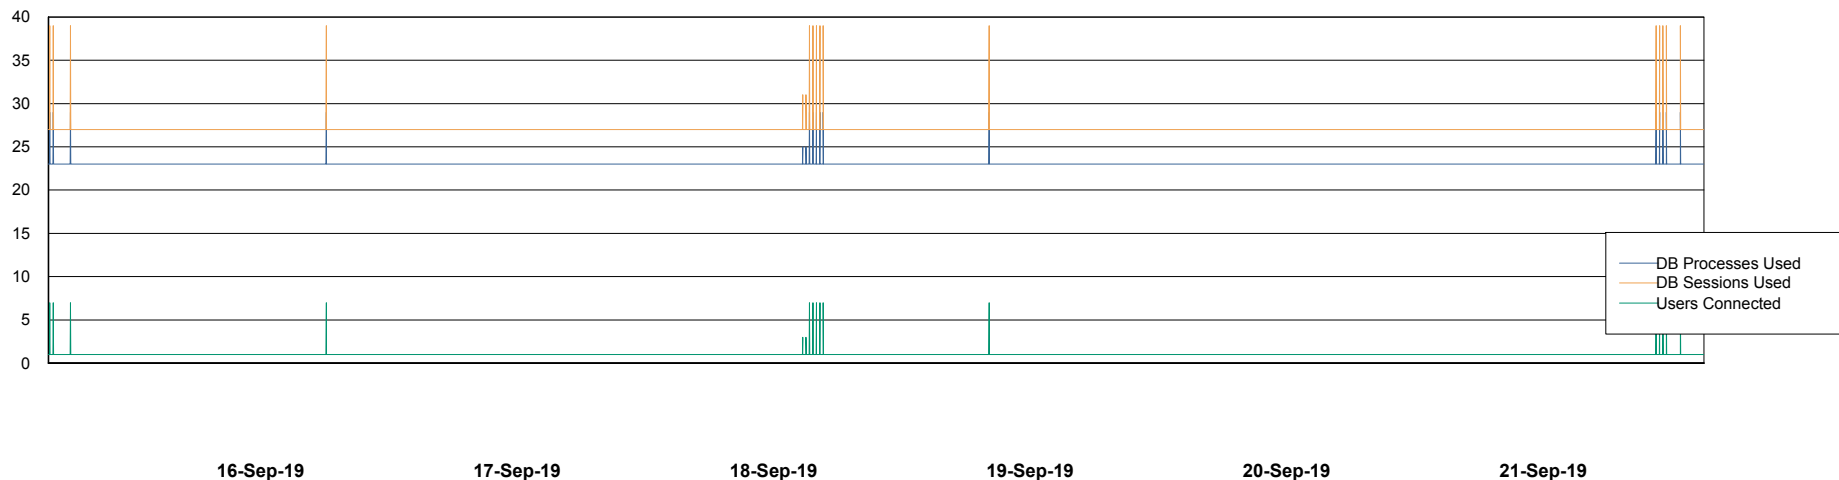

Weekly SLA Customer Report

Customer RSS Production
Database ID 52

Database Performance RSSDB_Production

Weekly SLA Customer Report

Customer RSS Production
Database ID 52

Database Performance RSSDB_Standby

Weekly SLA Customer Report