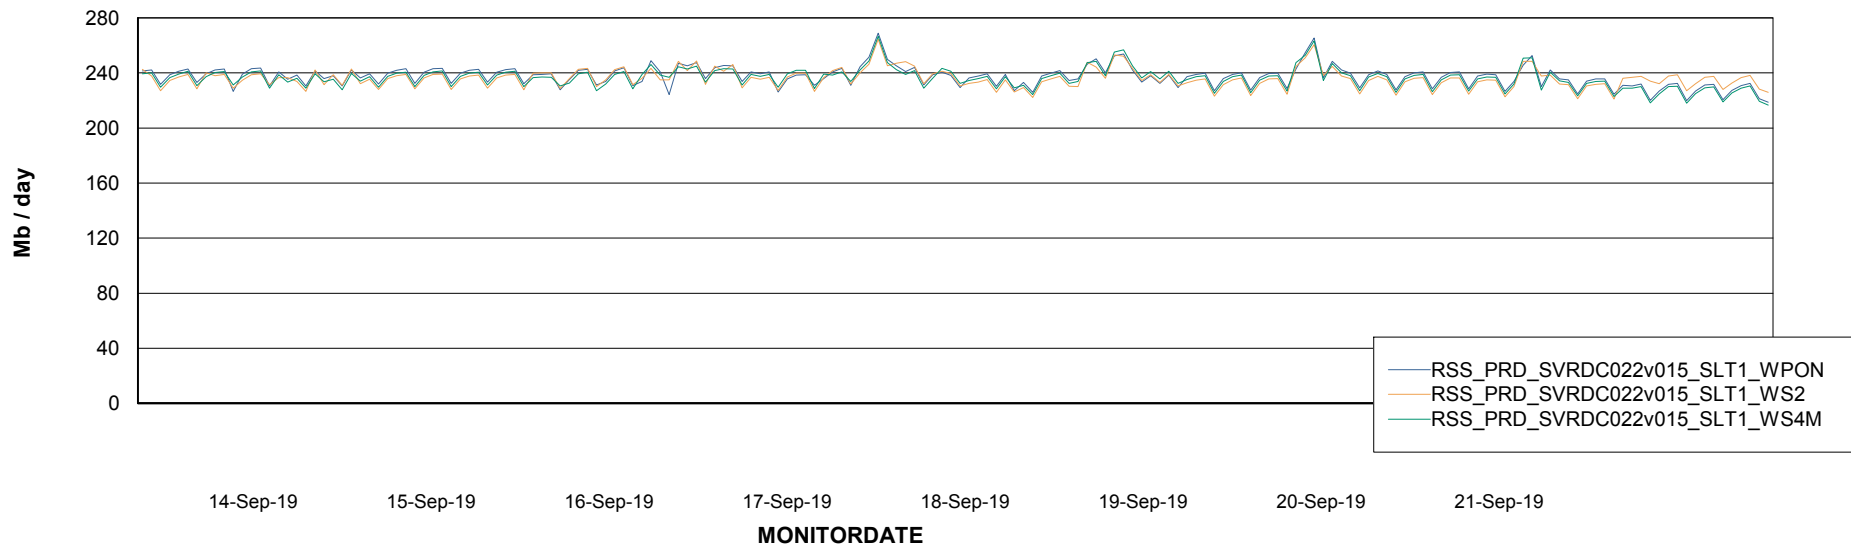

ABSSolute Application ReportServer Services

Avg memory used per ReportServer Service

Weekly SLA Customer Report

Customer RSS Production
Database ID 52

ABSSolute Web Component Services

Avg memory used per ABS Web component