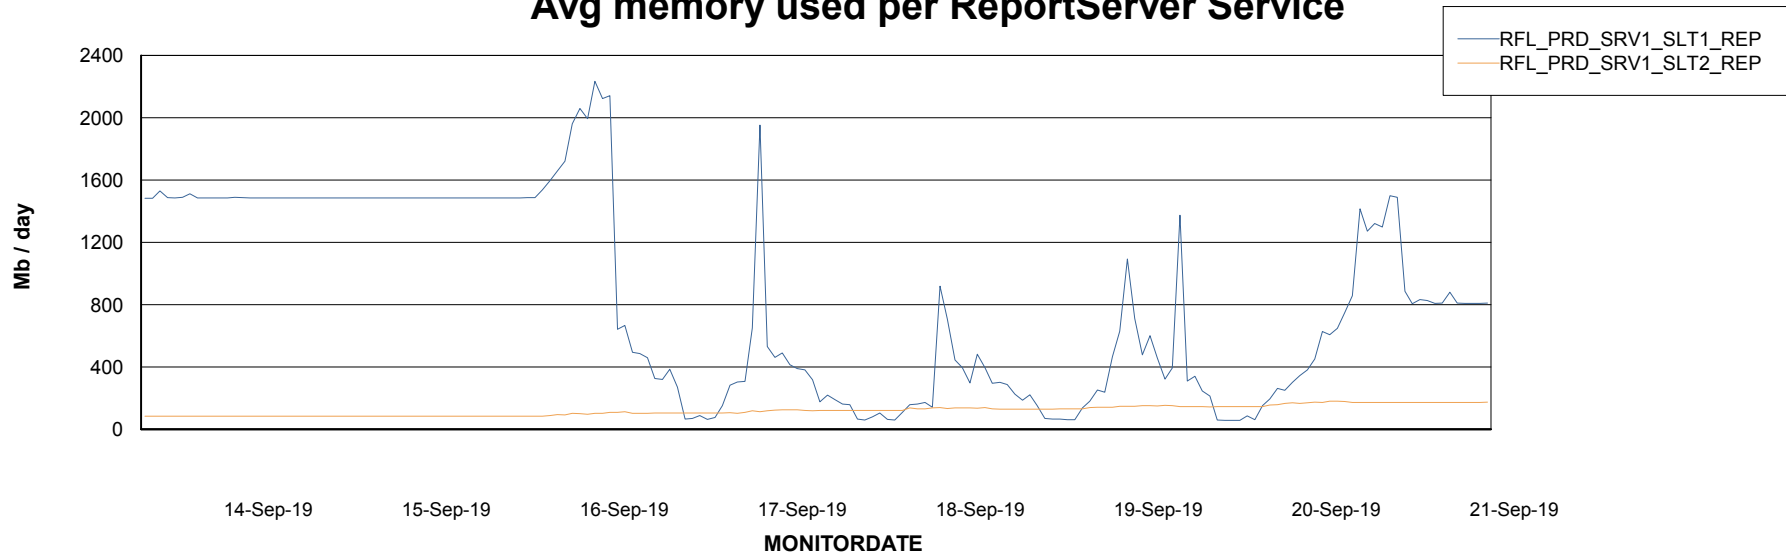

ABSSolute Application ReportServer Services

Avg memory used per ReportServer Service