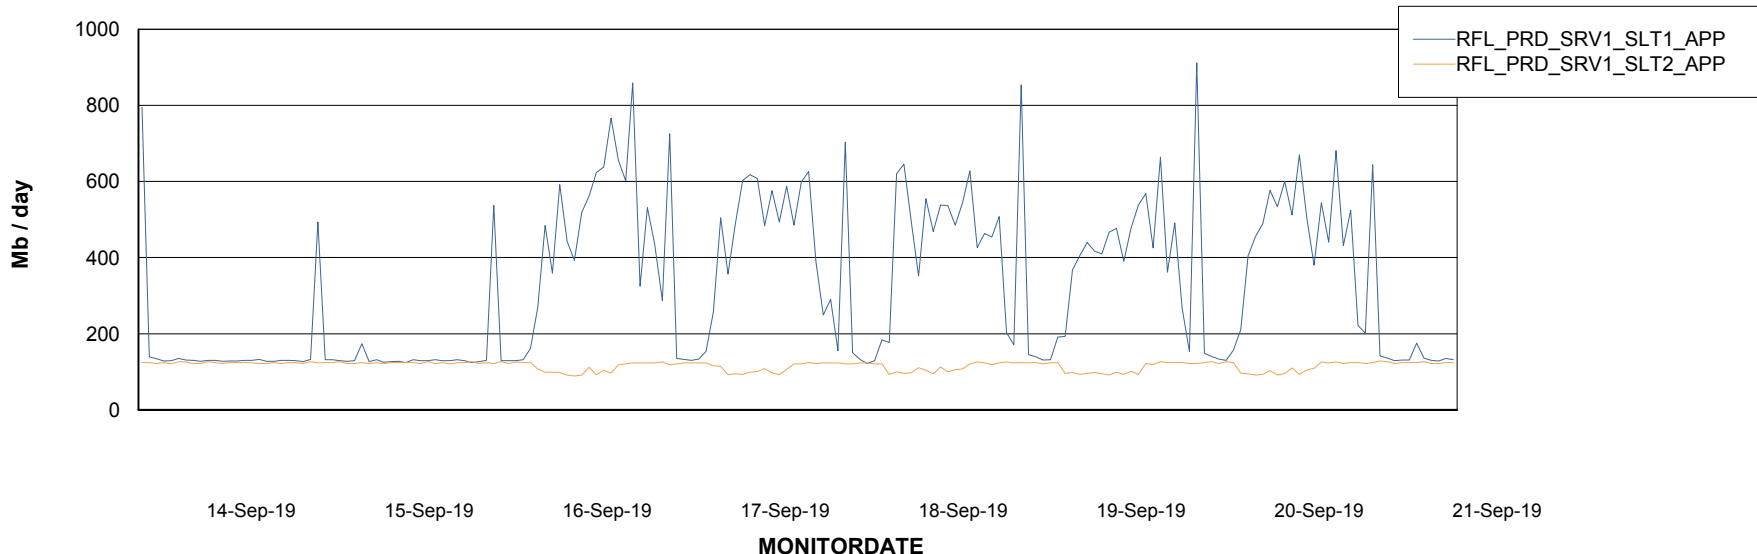

Customer RFL_Production
 Database ID 36

DATABASE SIZE RFLDB_Production

Database growth over last month

Database Tablespace RFLDB_Production

Date	Tablespace Name	Filesize (Gb)	Usedsize (Gb)	Percentage free
21-Sep-19	ABSDATA	64	52	19
	INDX	160	138	14
20-Sep-19	ABSDATA	64	52	19
	INDX	160	138	14
19-Sep-19	ABSDATA	64	51	20
	INDX	160	138	14
18-Sep-19	ABSDATA	64	51	20
	INDX	160	138	14
17-Sep-19	ABSDATA	64	51	20
	INDX	160	138	14
16-Sep-19	ABSDATA	64	51	20
	INDX	160	137	14
15-Sep-19	ABSDATA	64	51	20
	INDX	160	137	14

Weekly SLA Customer Report

Customer RFL_Production
Database ID 36

ABSSolute Application Server Services

Avg memory used per ABS Server Service

Avg users per day per ABS server

Weekly SLA Customer Report

Customer RFL_Production
Database ID 36