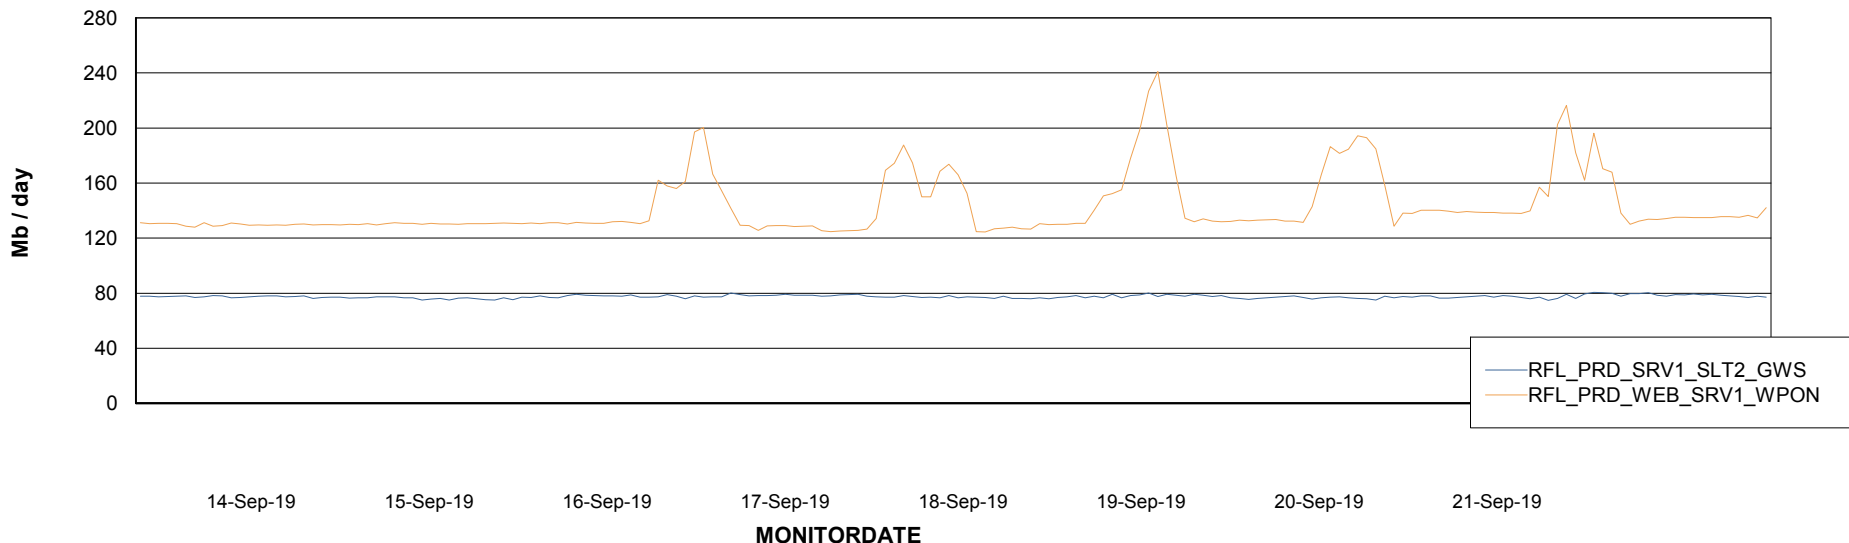

ABSSolute Application ReportServer Services

Avg memory used per ReportServer Service

Weekly SLA Customer Report

Customer RFL_Production
Database ID 36

ABSSolute Web Component Services

Avg memory used per ABS Web component