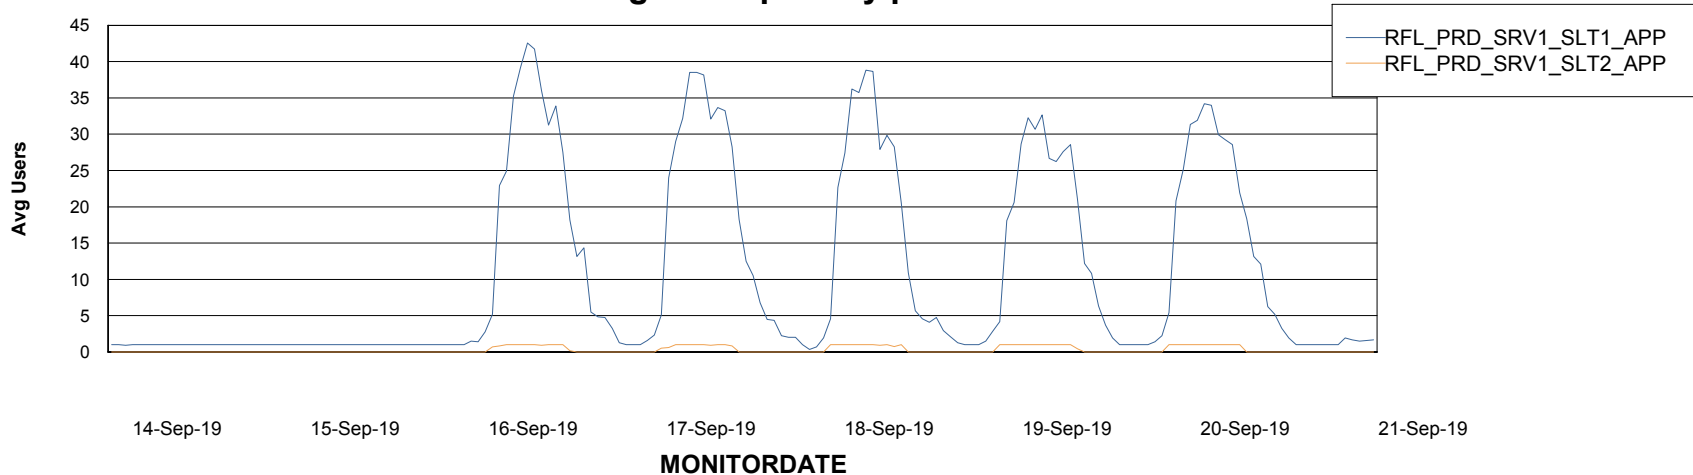

Weekly SLA Customer Report

Customer RFL_Production
Database ID 36

ABSSolute Application Server Services

Avg memory used per ABS Server Service

Avg users per day per ABS server

Weekly SLA Customer Report

Customer RFL_Production
Database ID 36