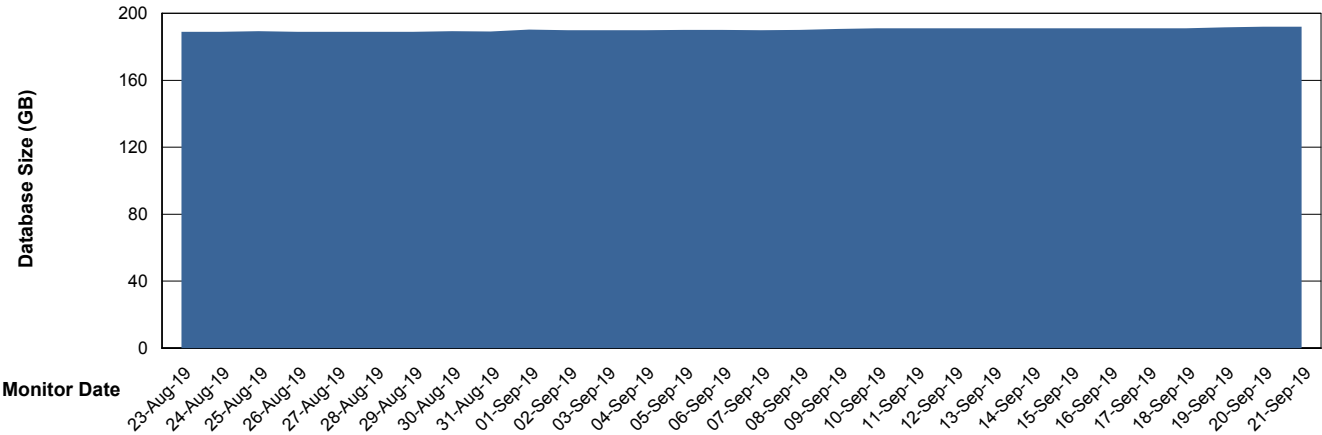

Weekly SLA Customer Report

Customer RFL_Production
Database ID 36

Database Performance RFLDB_Production

Weekly SLA Customer Report

Customer RFL_Production
Database ID 36

Database Performance RFLDB_Standby

Weekly SLA Customer Report

Customer RFL_Production
 Database ID 36

DATABASE SIZE RFLDB_Production

Database growth over last month

Database Tablespace RFLDB_Production

Date	Tablespace Name	Filesize (Gb)	Usedsize (Gb)	Percentage free
21-Sep-19	ABSDATA	64	52	19
	INDX	160	138	14
20-Sep-19	ABSDATA	64	52	19
	INDX	160	138	14
19-Sep-19	ABSDATA	64	51	20
	INDX	160	138	14
18-Sep-19	ABSDATA	64	51	20
	INDX	160	138	14
17-Sep-19	ABSDATA	64	51	20
	INDX	160	138	14
16-Sep-19	ABSDATA	64	51	20
	INDX	160	137	14
15-Sep-19	ABSDATA	64	51	20
	INDX	160	137	14