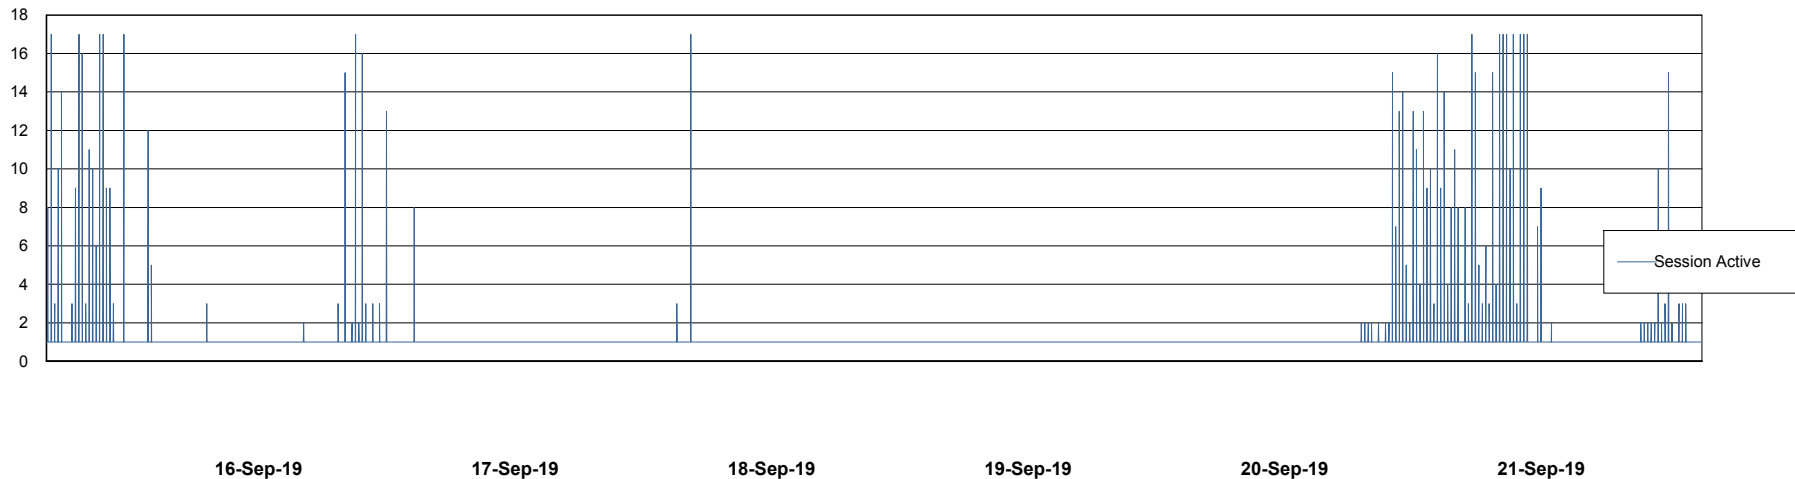

Weekly SLA Customer Report

Customer RFL_Production
Database ID 36

Database Performance RFLDB_Production

Weekly SLA Customer Report

Customer RFL_Production
Database ID 36

Database Performance RFLDB_Standby

Weekly SLA Customer Report

Customer RFL_Production
 Database ID 36

DATABASE SIZE RFLDB_Production

Database growth over last month

Database Tablespace RFLDB_Production

Date	Tablespace Name	Filesize (Gb)	Usedsize (Gb)	Percentage free
21-Sep-19	ABSDATA	64	52	19
	INDX	160	138	14
20-Sep-19	ABSDATA	64	52	19
	INDX	160	138	14
19-Sep-19	ABSDATA	64	51	20
	INDX	160	138	14
18-Sep-19	ABSDATA	64	51	20
	INDX	160	138	14
17-Sep-19	ABSDATA	64	51	20
	INDX	160	138	14
16-Sep-19	ABSDATA	64	51	20
	INDX	160	137	14
15-Sep-19	ABSDATA	64	51	20
	INDX	160	137	14