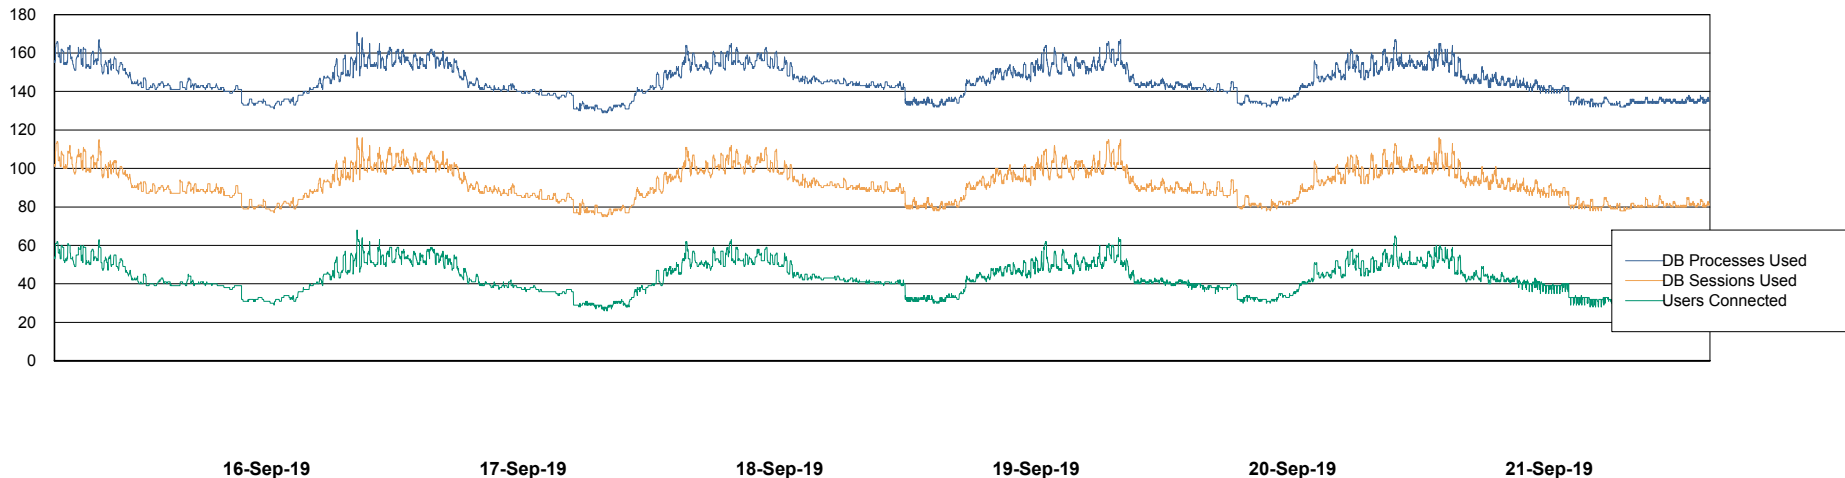

Harddisk Usage RFL_STB

	Free disk space on c: (%)	Total disk space on c: (Gb)	Free disk space on d: (%)	Total disk space on d: (Gb)	Free disk space on e: (%)	Total disk space on e: (Gb)	Free disk space on f: (%)	Total disk space on f: (Gb)
21-Sep-19	49	195	80	559	53	559	82	363
20-Sep-19	49	195	80	559	53	559	80	363
19-Sep-19	49	195	80	559	53	559	79	363
18-Sep-19	49	195	80	559	53	559	79	363
17-Sep-19	49	195	80	559	53	559	80	363
16-Sep-19	49	195	80	559	53	559	80	363
15-Sep-19	49	195	80	559	53	559	80	363

Weekly SLA Customer Report

Customer RFL_Production
Database ID 36

Database Performance RFLDB_Production

Weekly SLA Customer Report

Customer RFL_Production
Database ID 36

Database Performance RFLDB_Standby

Weekly SLA Customer Report