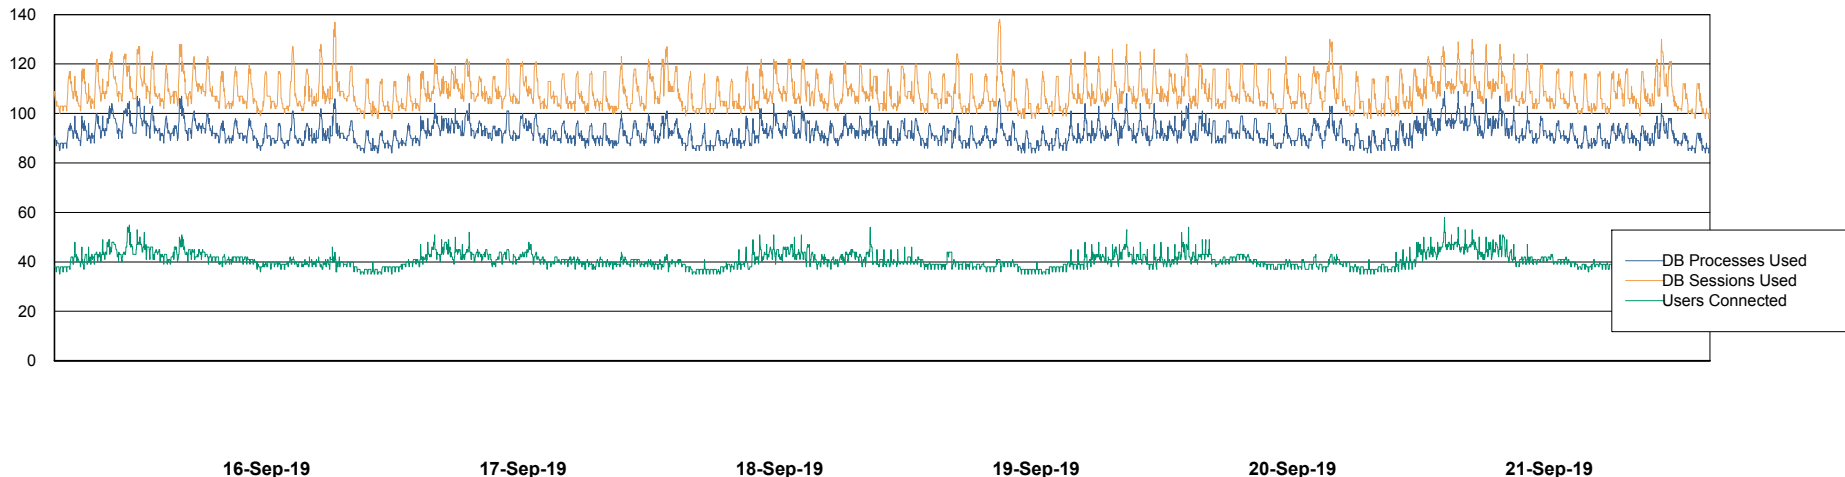

Database Performance PCODB_Production