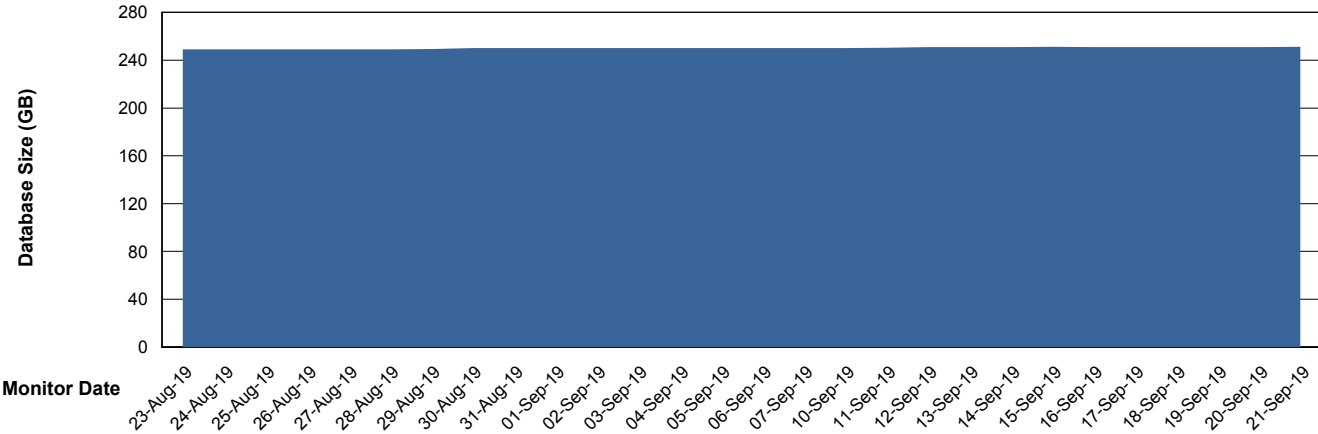

DATABASE SIZE PCODB_Production

Database growth over last month

Database Tablespace PCODB_Production

Date	Tablespace Name	Filesize (Gb)	Usedsize (Gb)	Percentage free
21-Sep-19	ABSDATA	150	90	40
	INDX	200	128	36
20-Sep-19	ABSDATA	150	90	40
	INDX	200	128	36
19-Sep-19	ABSDATA	150	90	40
	INDX	200	128	36
18-Sep-19	ABSDATA	150	90	40
	INDX	200	128	36
17-Sep-19	ABSDATA	150	90	40
	INDX	200	128	36
16-Sep-19	ABSDATA	150	90	40
	INDX	200	128	36
15-Sep-19	ABSDATA	150	90	40
	INDX	200	128	36