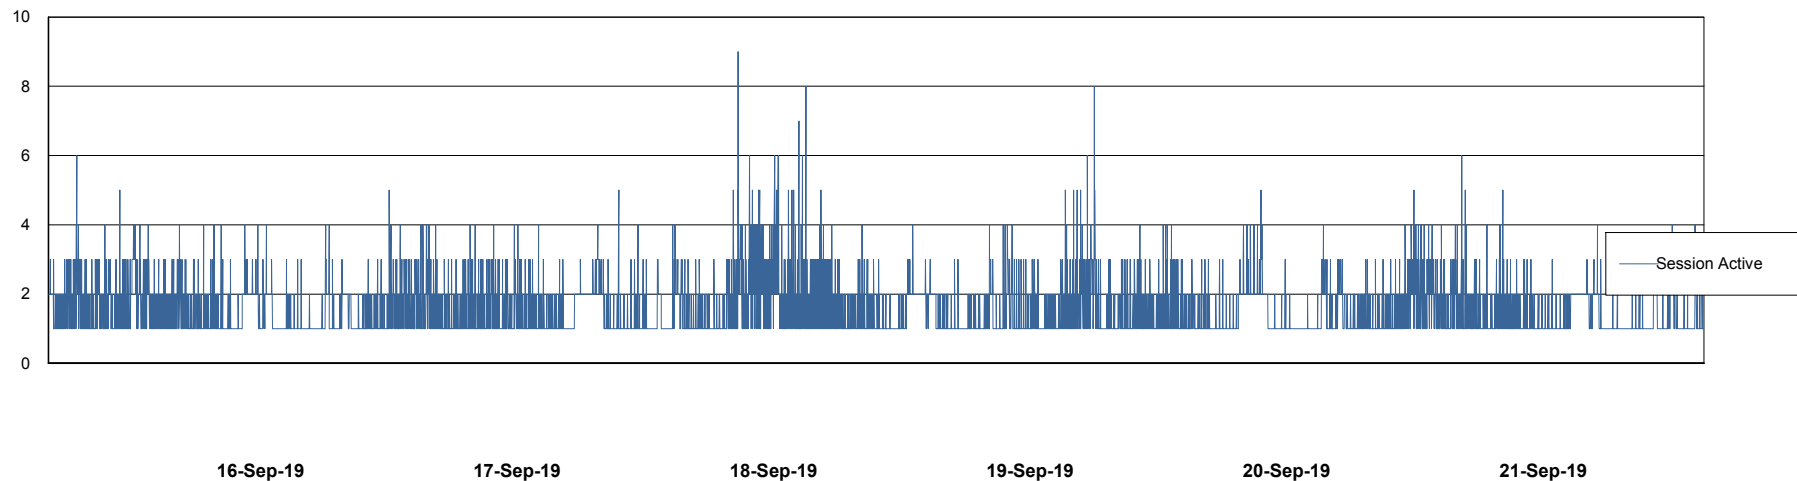

Weekly SLA Customer Report

Customer NIX_Production
Database ID 51

Database Performance NIXDB_BI

Weekly SLA Customer Report

Customer NIX_Production
Database ID 51

Database Performance NIXDB_Production

Weekly SLA Customer Report