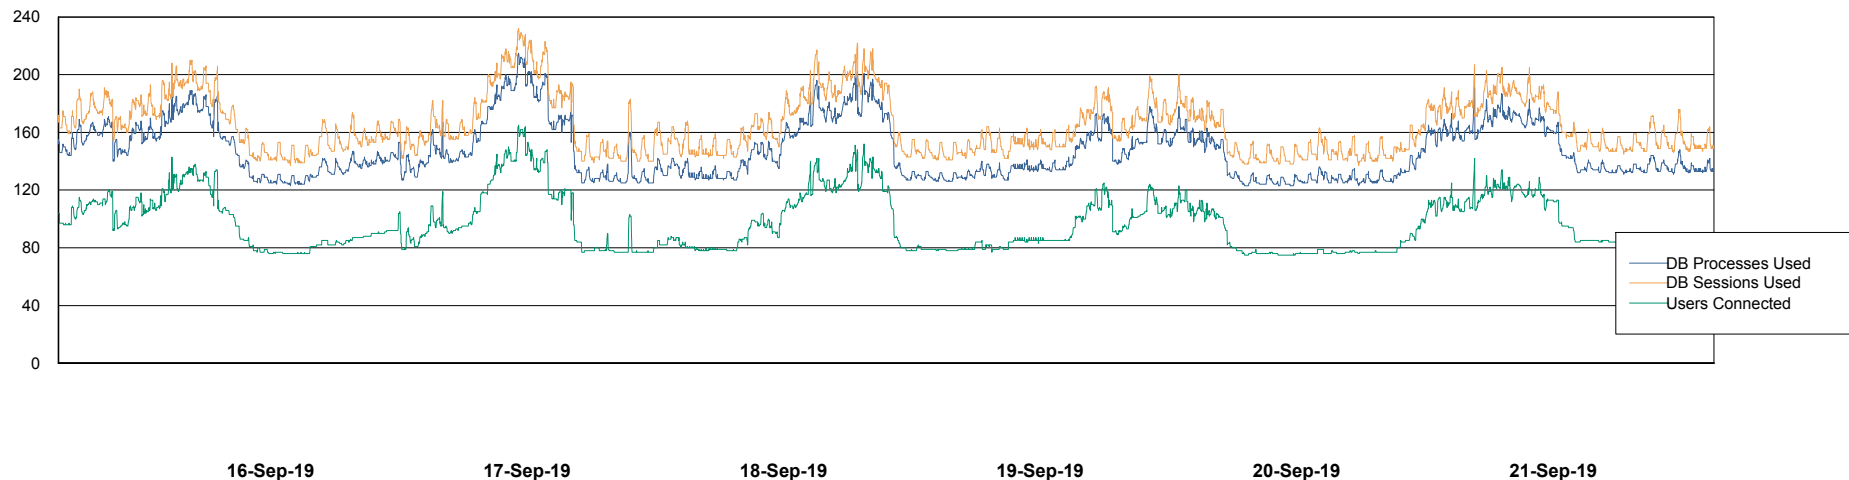

Weekly SLA Customer Report

Customer NIX_Production
Database ID 51

Database Performance NIXDB_BI

Weekly SLA Customer Report

Customer NIX_Production
Database ID 51

Database Performance NIXDB_Production

Weekly SLA Customer Report