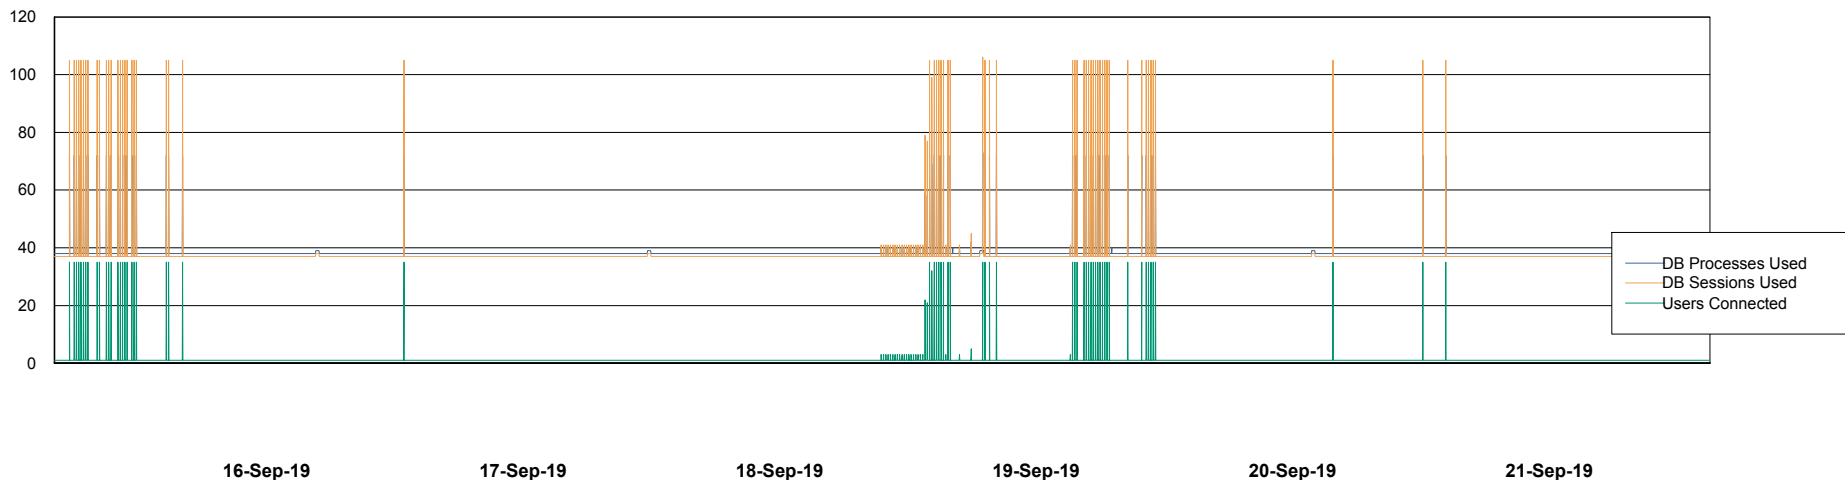

Database Performance NIXDB_Standby