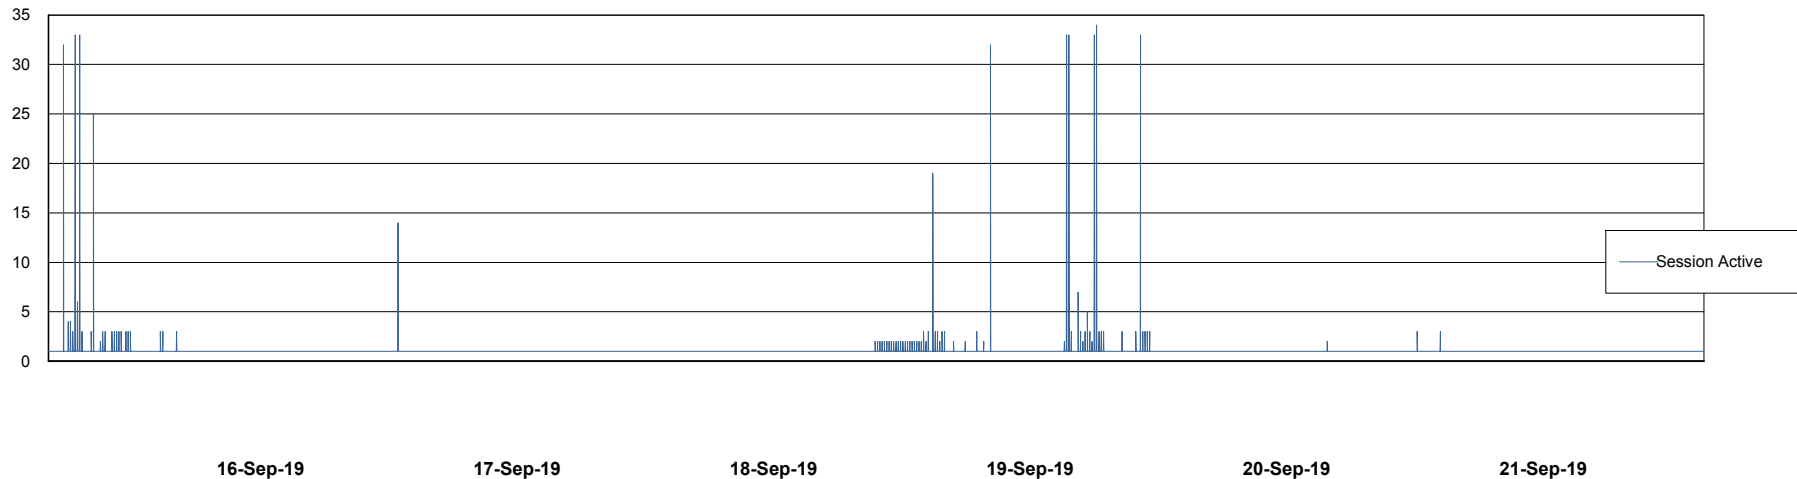

Database Performance NIXDB_Standby