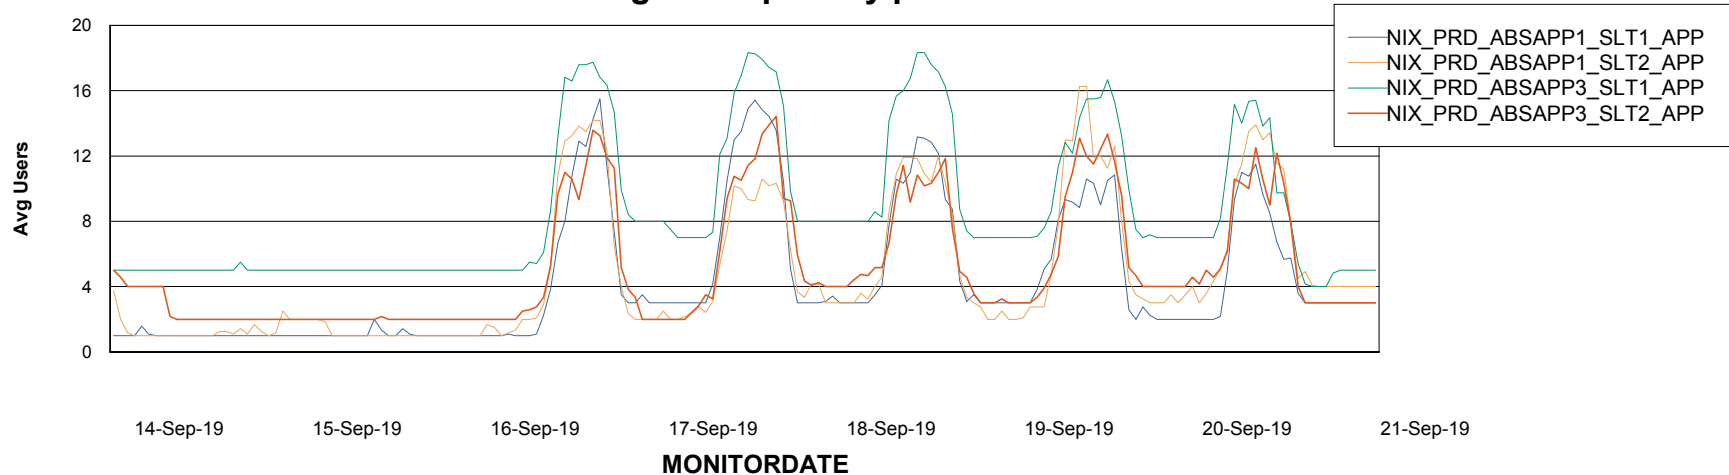

Avg users per day per ABS server