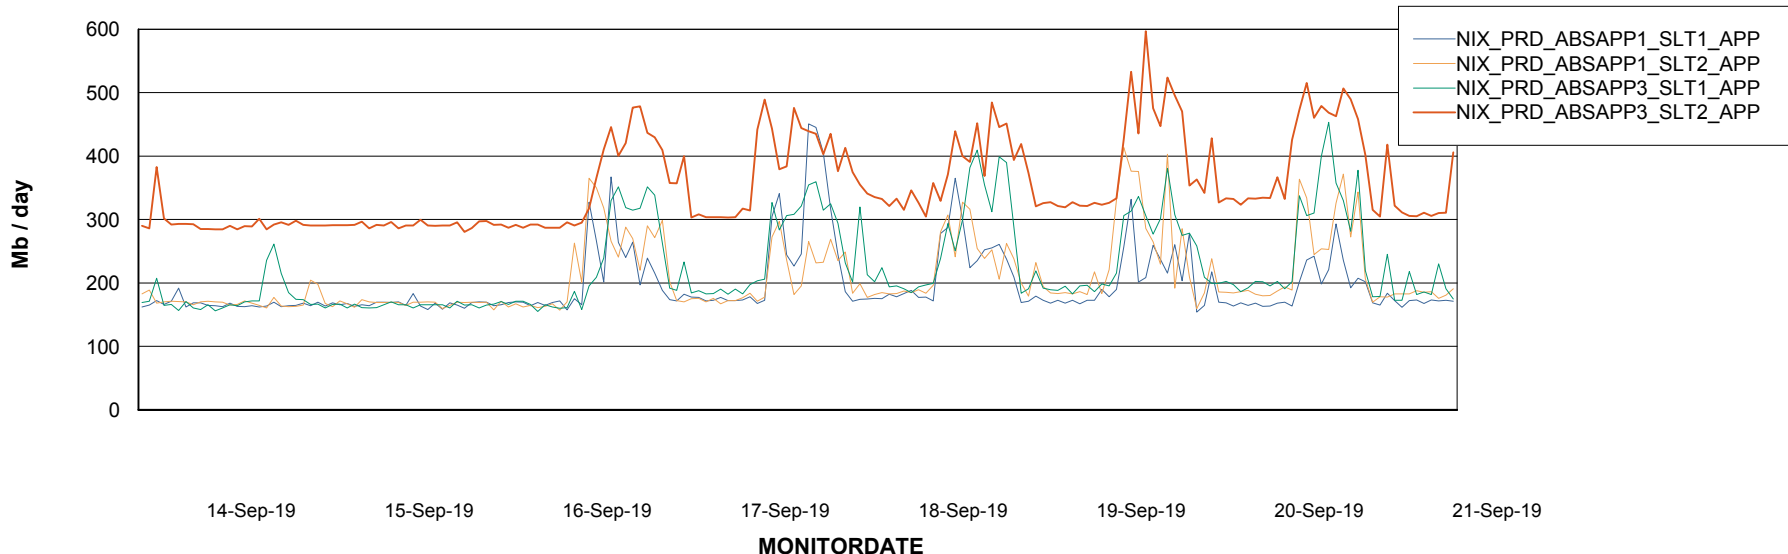

Standby Database Health NIX_Production

Recovery lag for last 7 days

Weekly SLA Customer Report

Customer NIX_Production
Database ID 51

ABSSolute Application Server Services

Avg memory used per ABS Server Service