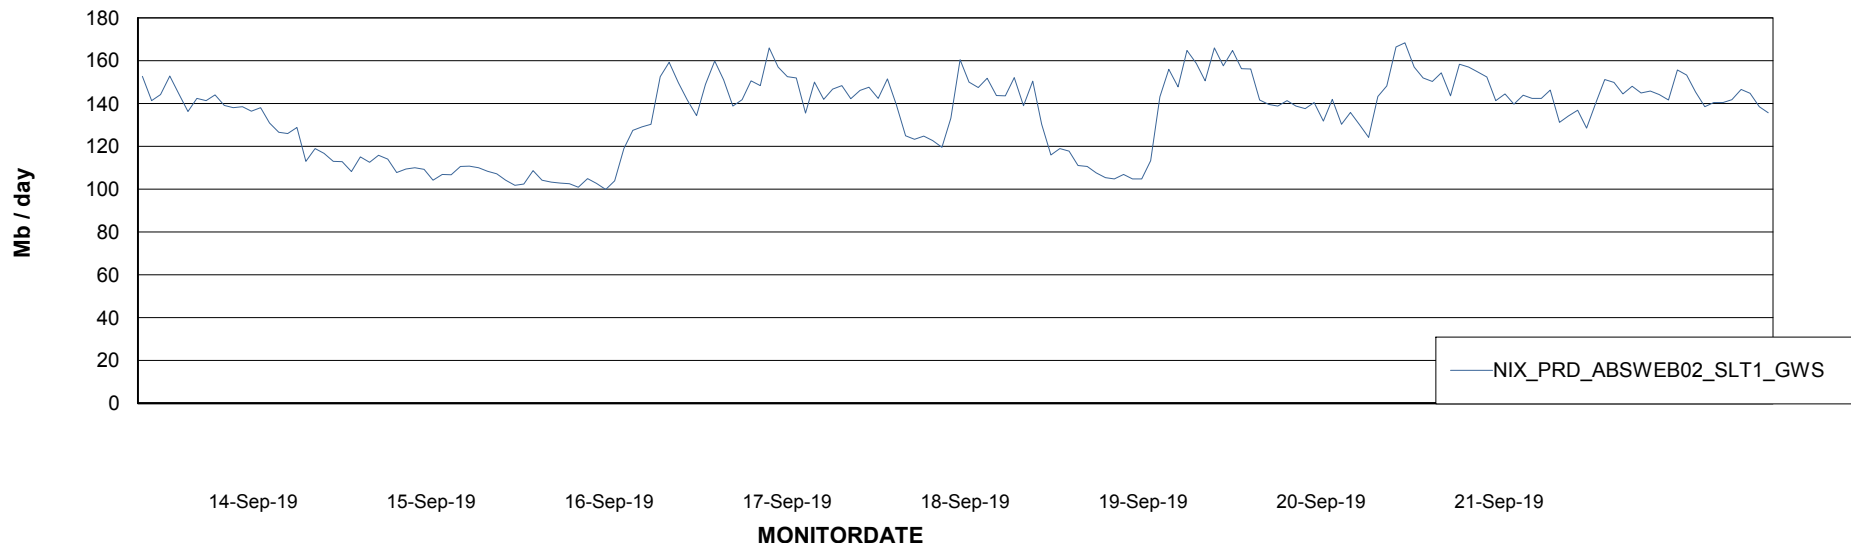

ABSSolute Web Component Services

Avg memory used per ABS Web component