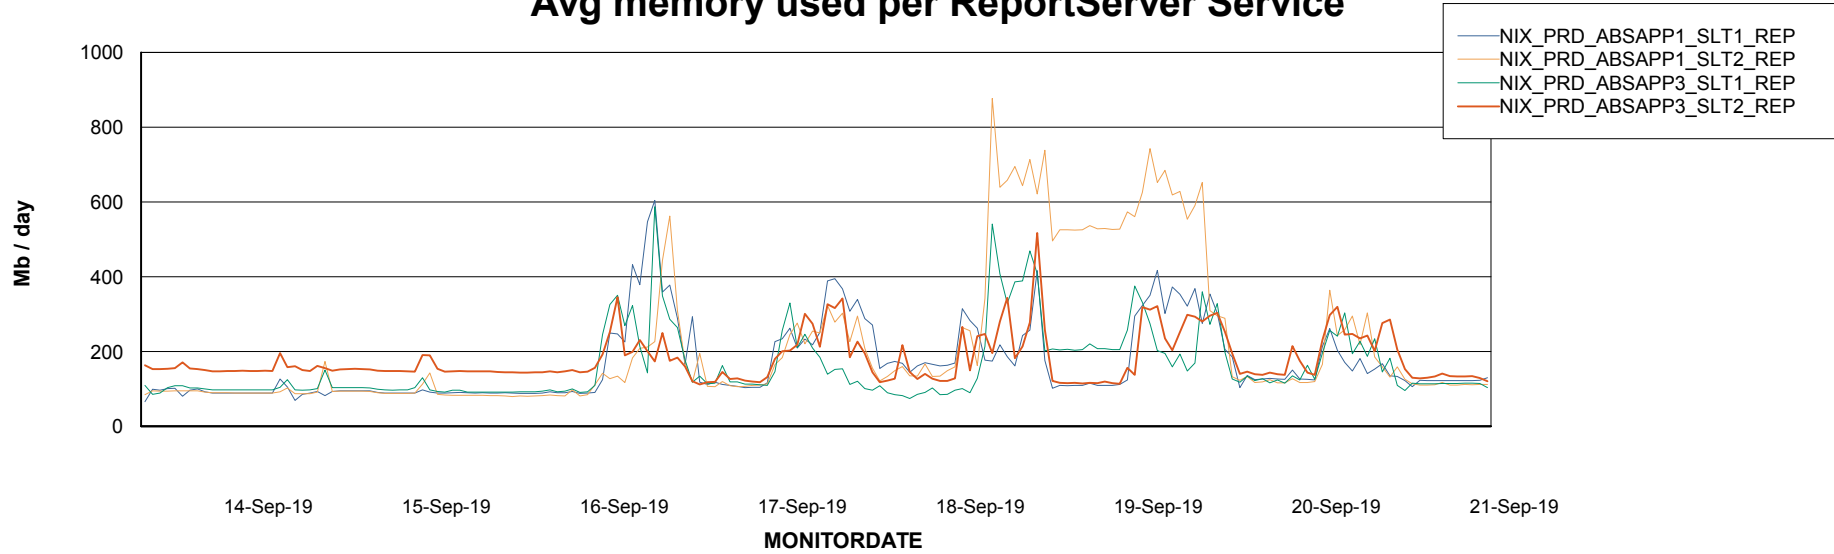

Avg users per day per ABS server

Weekly SLA Customer Report

Customer NIX_Production
Database ID 51

ABSSolute Application ReportServer Services

Avg memory used per ReportServer Service

Weekly SLA Customer Report