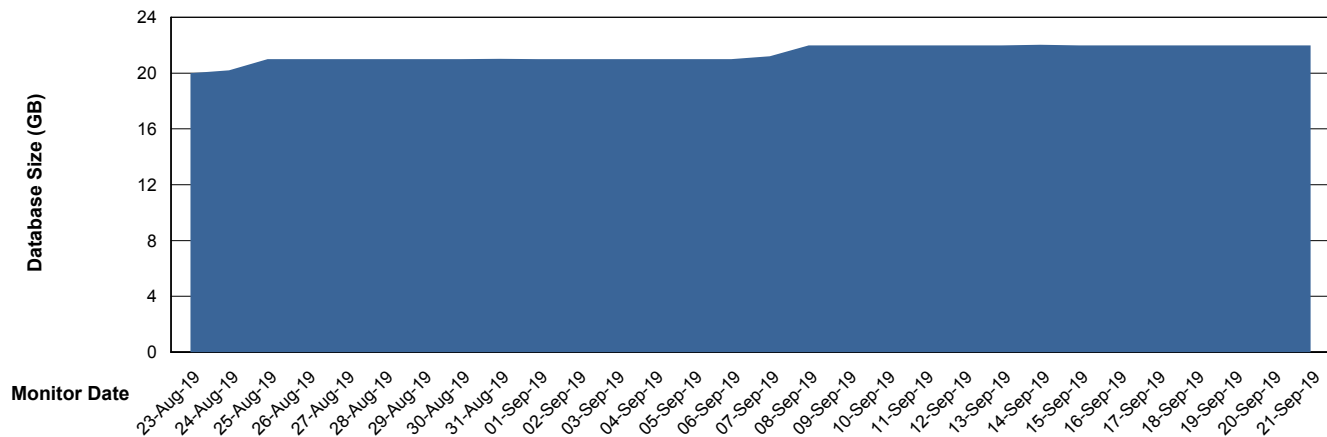

DATABASE SIZE LSS_ABSEE_DB_LIODA5

Database growth over last month

Weekly SLA Customer Report

Customer LSS_Prod (NO SLA)
 Database ID 96

DATABASE SIZE LSS_ABSEE2_DB_LIODA5

Database growth over last month

DATABASE SIZE LSS_ABSME_DB_LIODA4