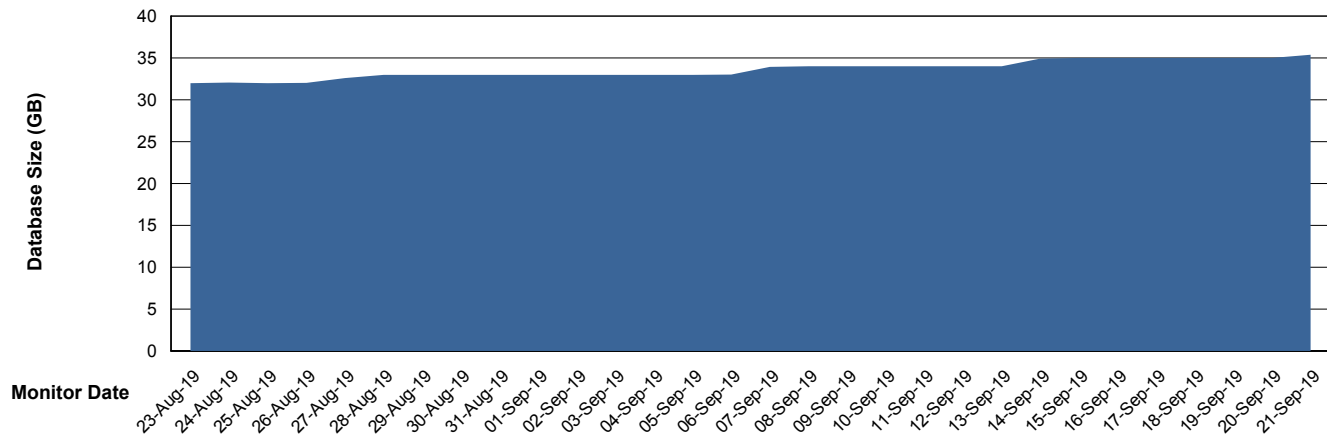

Database growth over last month

DATABASE SIZE LSS_ABSCH2_DB_LIODA3

Database growth over last month

Weekly SLA Customer Report

Customer LSS_Prod (NO SLA)
 Database ID 96

DATABASE SIZE LSS_ABSCH3_DB_LIODA3

Database growth over last month

DATABASE SIZE LSS_ABSEE_DB_LIODA5

Database growth over last month

Weekly SLA Customer Report

Customer LSS_Prod (NO SLA)
 Database ID 96

DATABASE SIZE LSS_ABSEE2_DB_LIODA5

Database growth over last month

DATABASE SIZE LSS_ABSME_DB_LIODA4