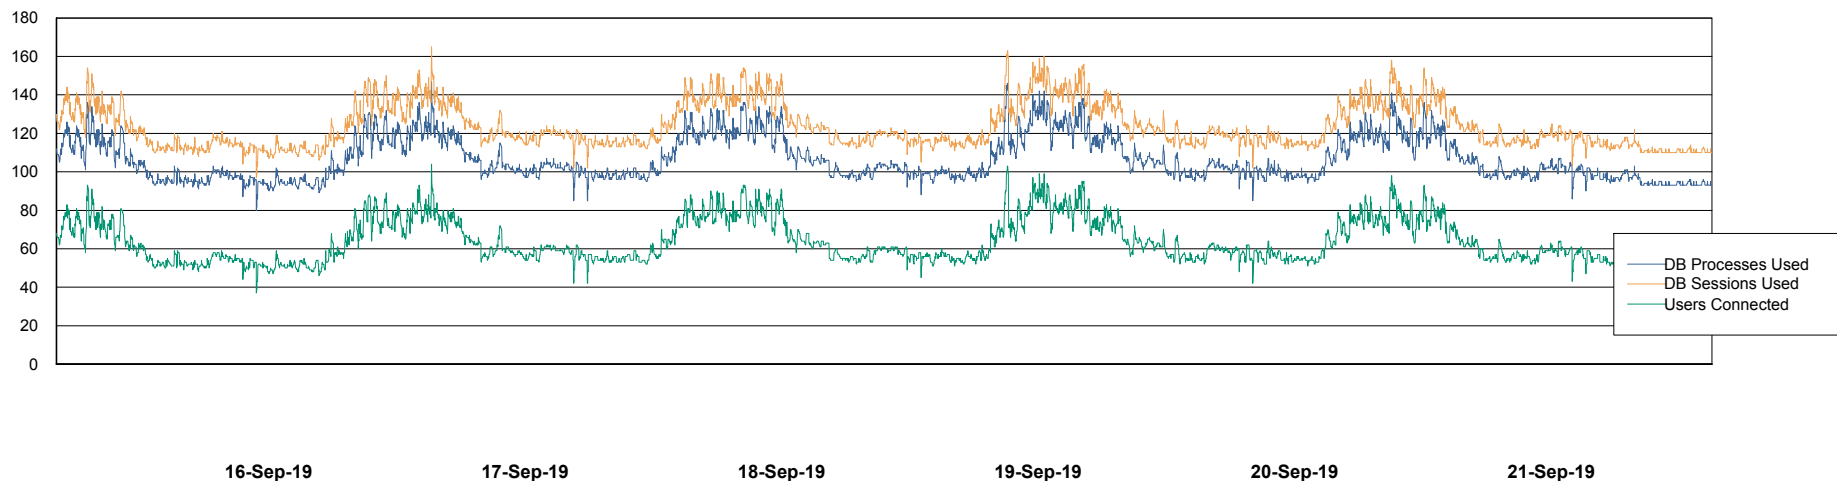

Weekly SLA Customer Report

Customer LSS_Prod (NO SLA)
Database ID 96

Database Performance LSS_ABSEE2_DB_LIODA5

Weekly SLA Customer Report

Customer LSS_Prod (NO SLA)
Database ID 96

Database Performance LSS_ABSME_DB_LIODA4