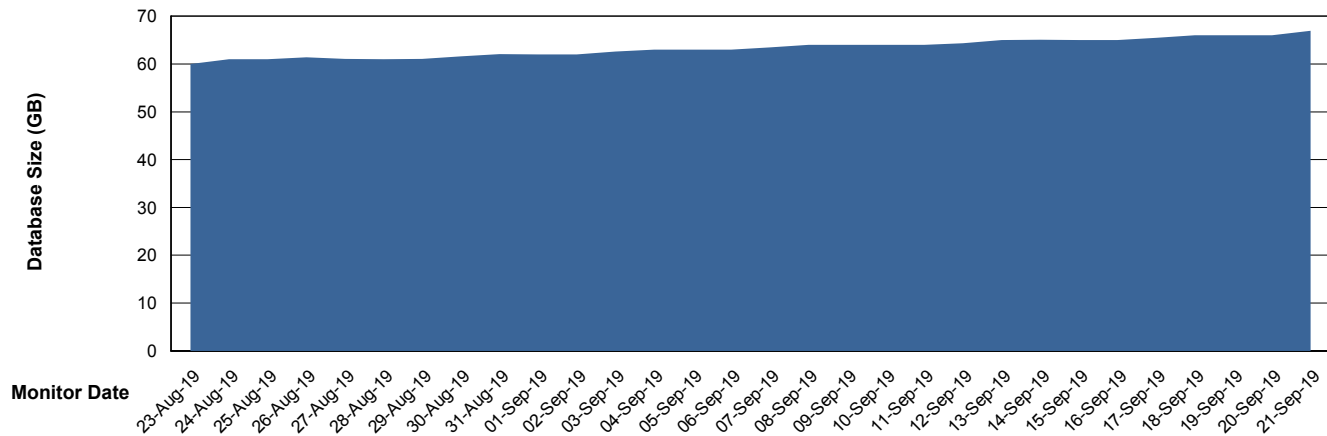

DATABASE SIZE LSS_ABSME_DB_LIODA4

Database growth over last month