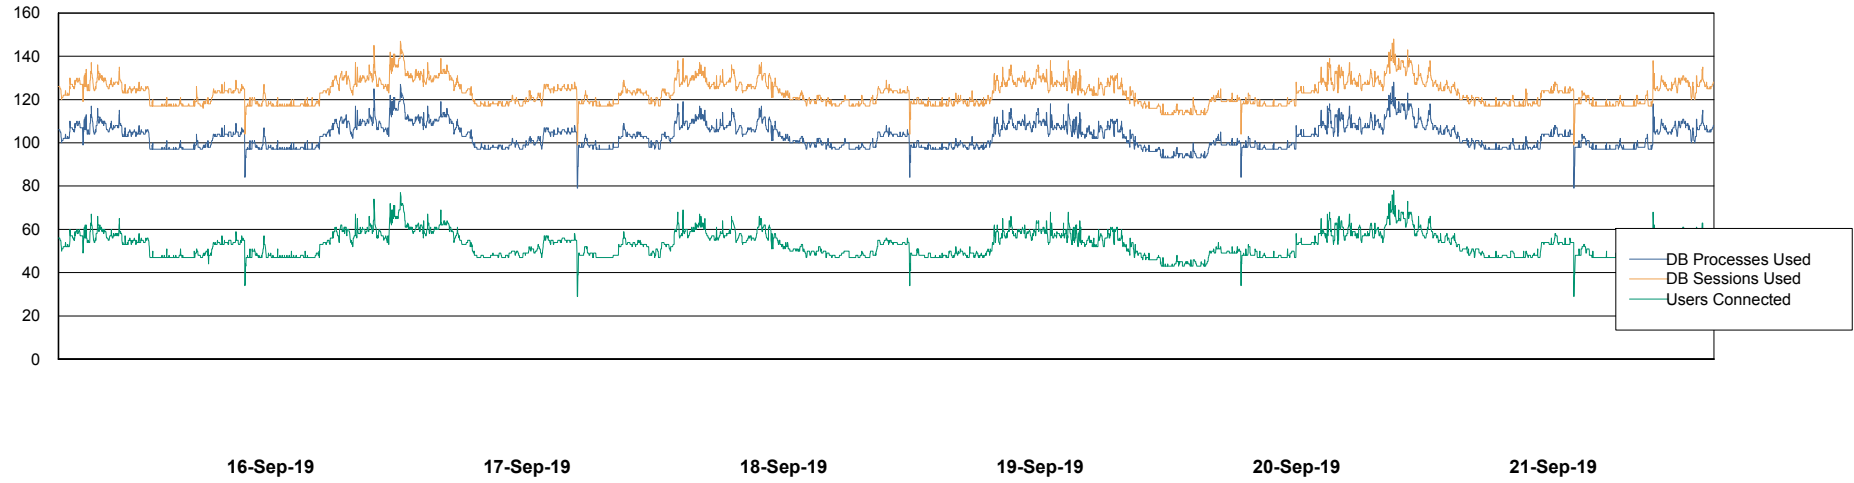

Weekly SLA Customer Report

Customer LSS_Prod (NO SLA)
Database ID 96

Database Performance LSS_ABSCH_DB_LIODA3

Weekly SLA Customer Report

Customer LSS_Prod (NO SLA)
Database ID 96

Database Performance LSS_ABSCH2_DB_LIODA3