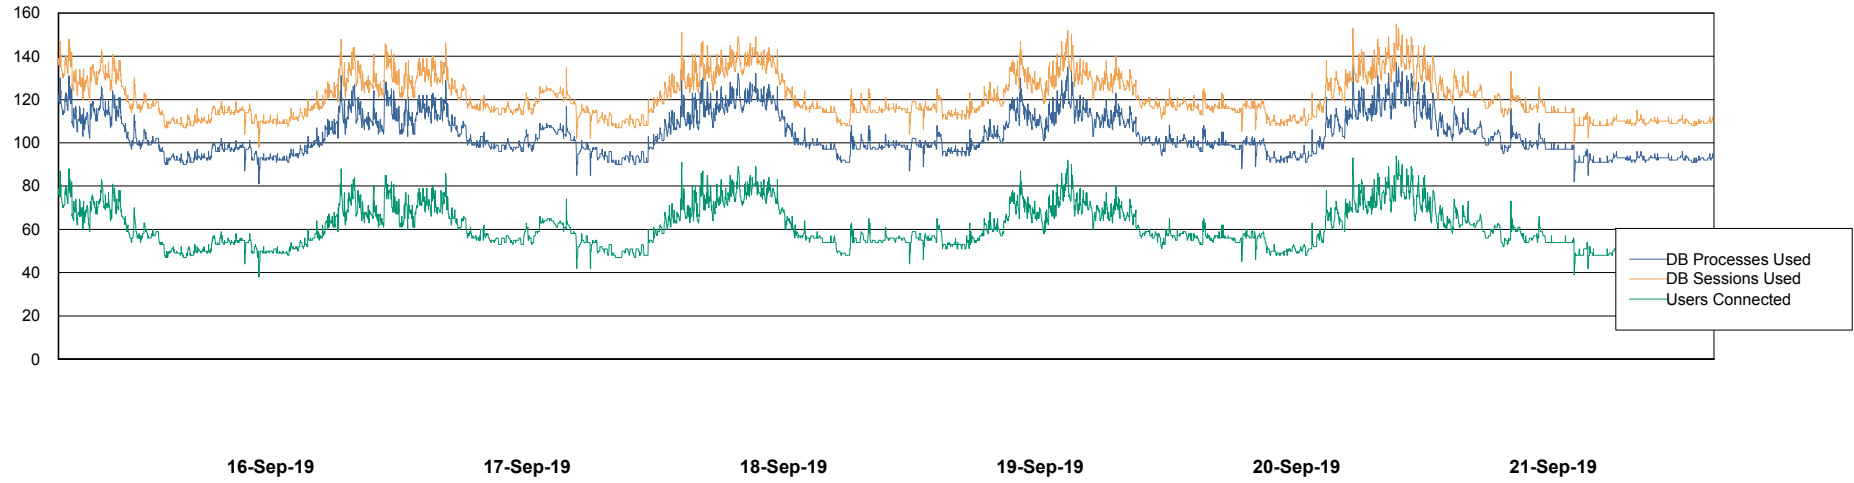

Database Performance LSS_ABSME2_DB_LIODA4