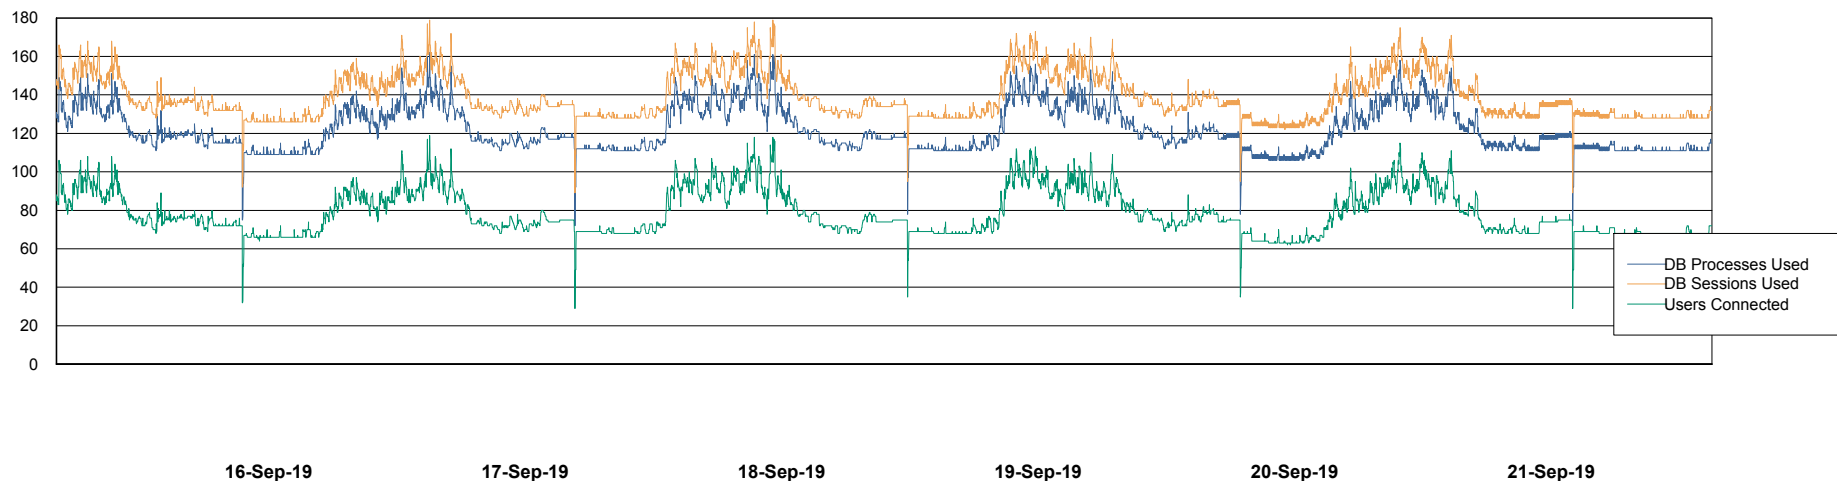

Weekly SLA Customer Report

Customer LSS_Prod (NO SLA)
Database ID 96

Database Performance LSS_ABSCH3_DB_LIODA3

Weekly SLA Customer Report

Customer LSS_Prod (NO SLA)
Database ID 96

Database Performance LSS_ABSEE_DB_LIODA5