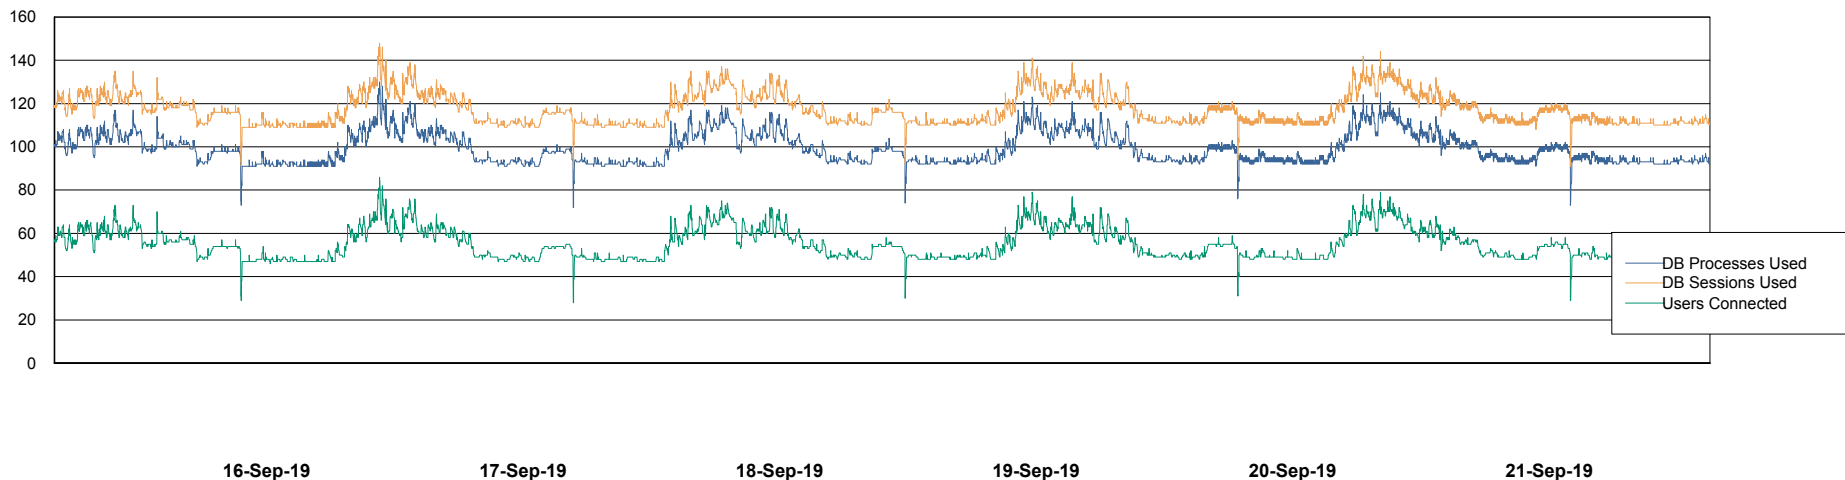

Database Performance LSS_ABSEE2_DB_LIODA5