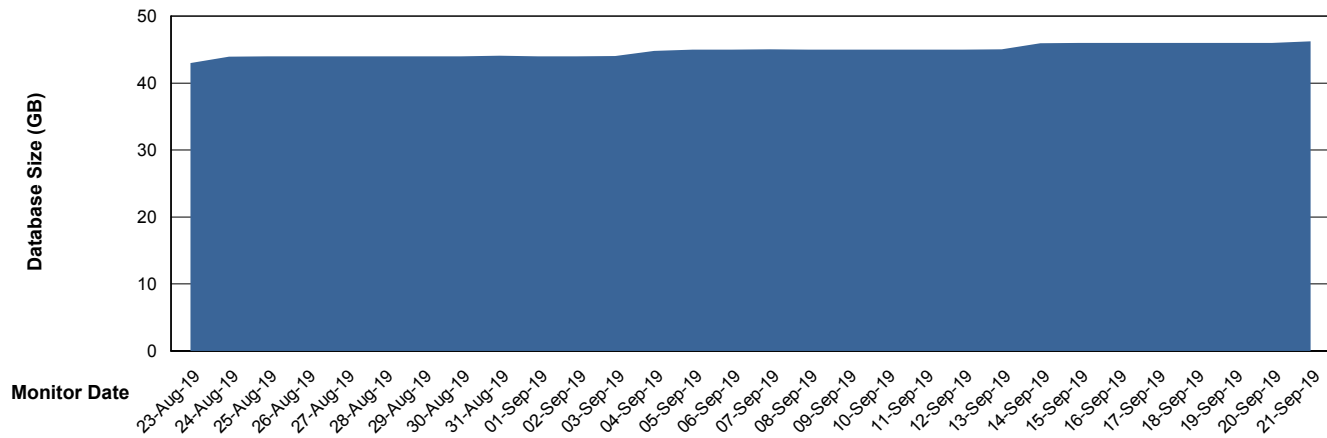

Weekly SLA Customer Report

Customer LSS_Prod (NO SLA)
Database ID 96

Database Performance LSS_ABSME2_DB_LIODA4

Weekly SLA Customer Report

Customer LSS_Prod (NO SLA)
Database ID 96

DATABASE SIZE LSS_ABSCH_DB_LIODA3

Database growth over last month

DATABASE SIZE LSS_ABSCH2_DB_LIODA3

Database growth over last month

Weekly SLA Customer Report

Customer LSS_Prod (NO SLA)
 Database ID 96

DATABASE SIZE LSS_ABSCH3_DB_LIODA3

Database growth over last month