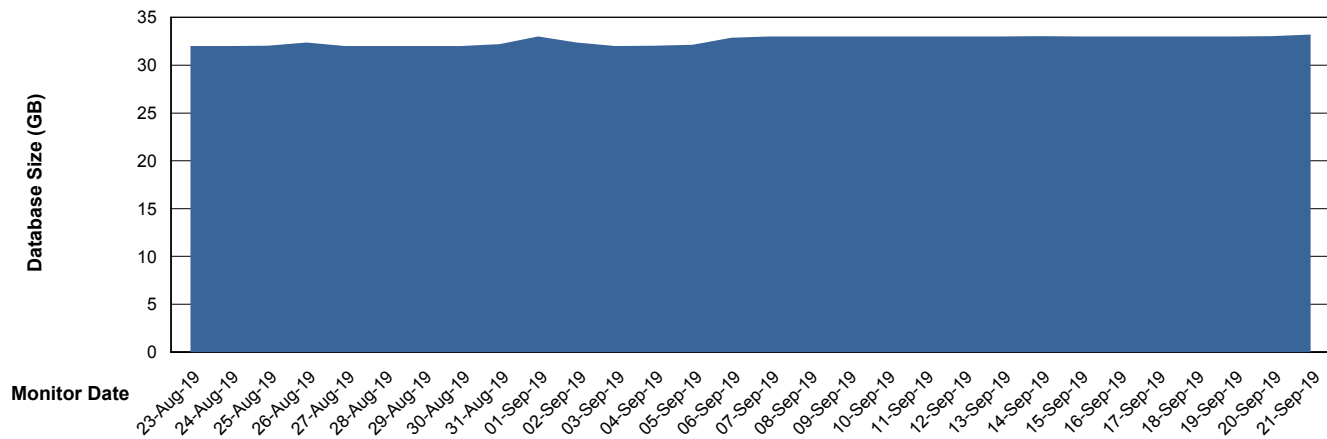

Weekly SLA Customer Report

Customer LSS_Prod (NO SLA)
Database ID 96

Database Performance LSS_ABSME2_DB_LIODA4

Weekly SLA Customer Report

Customer LSS_Prod (NO SLA)
Database ID 96

DATABASE SIZE LSS_ABSCH_DB_LIODA3

Database growth over last month

DATABASE SIZE LSS_ABSCH2_DB_LIODA3

Database growth over last month

Weekly SLA Customer Report

Customer LSS_Prod (NO SLA)
 Database ID 96

DATABASE SIZE LSS_ABSCH3_DB_LIODA3

Database growth over last month