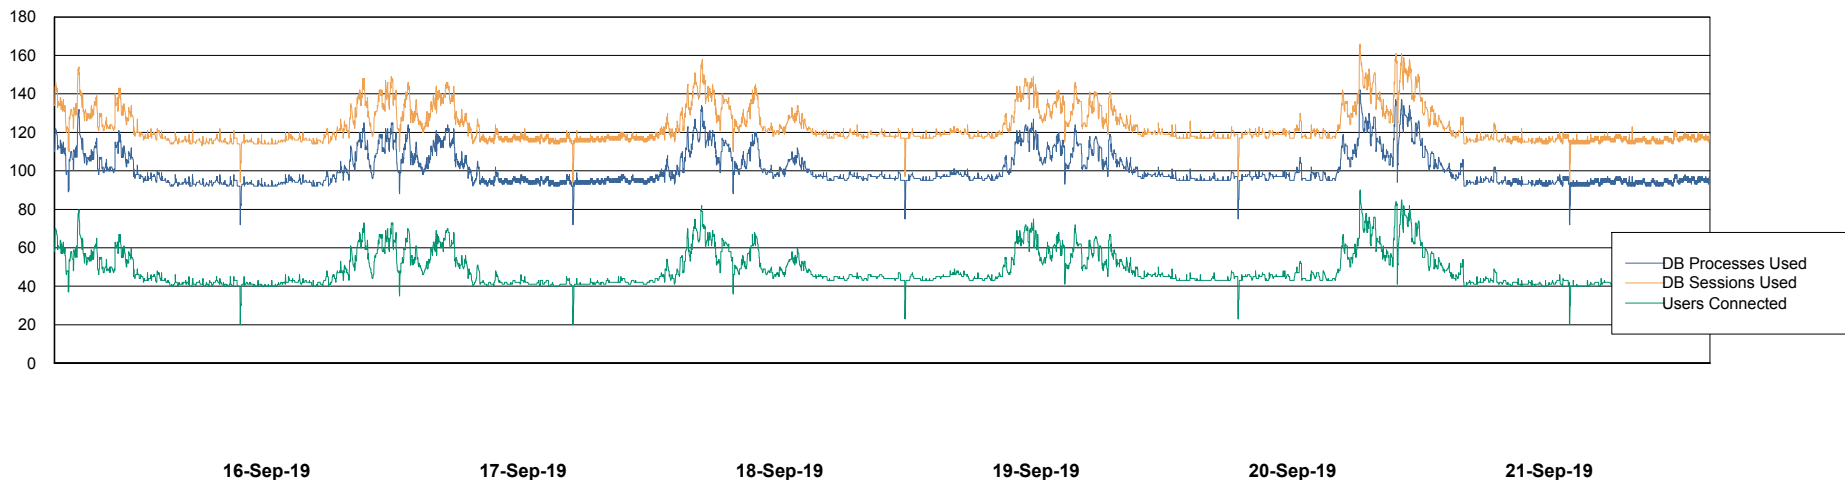

Database Performance LSS_ABSCH3_DB_LIODA3