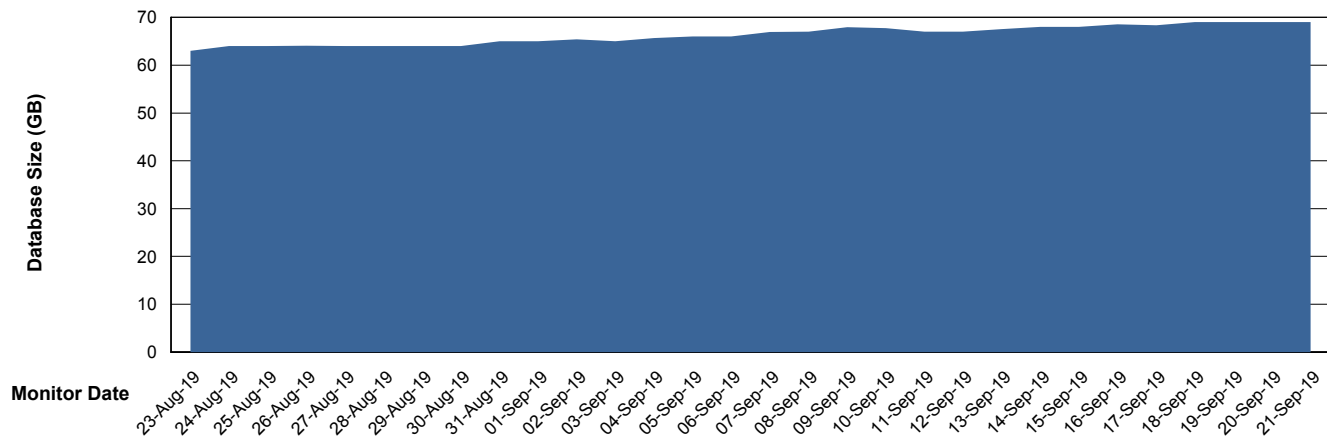

Database growth over last month

DATABASE SIZE LSS_ABSCH2_DB_LIODA3

Database growth over last month

Weekly SLA Customer Report

Customer LSS_Prod (NO SLA)
 Database ID 96

DATABASE SIZE LSS_ABSCH3_DB_LIODA3

Database growth over last month

DATABASE SIZE LSS_ABSEE_DB_LIODA5

Database growth over last month

Weekly SLA Customer Report

Customer LSS_Prod (NO SLA)
 Database ID 96

DATABASE SIZE LSS_ABSEE2_DB_LIODA5

Database growth over last month

DATABASE SIZE LSS_ABSME_DB_LIODA4