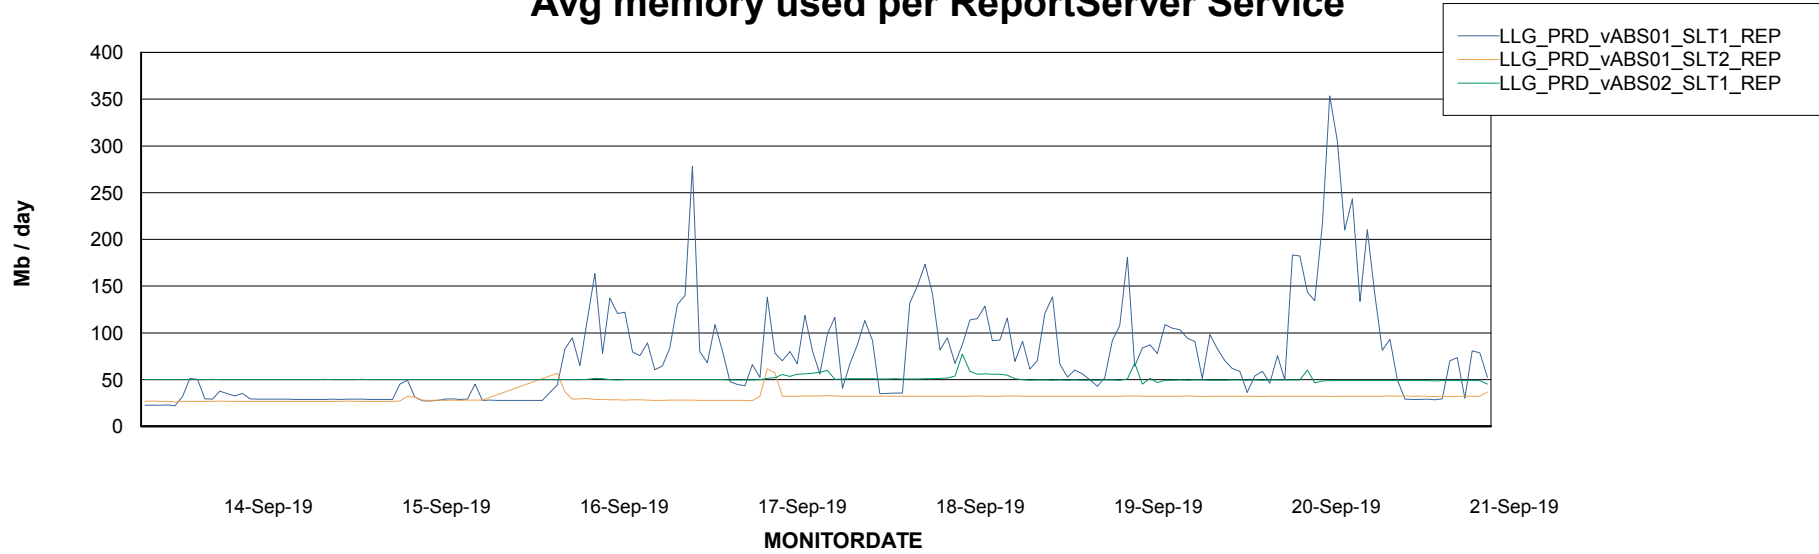

ABSSolute Application ReportServer Services

Avg memory used per ReportServer Service