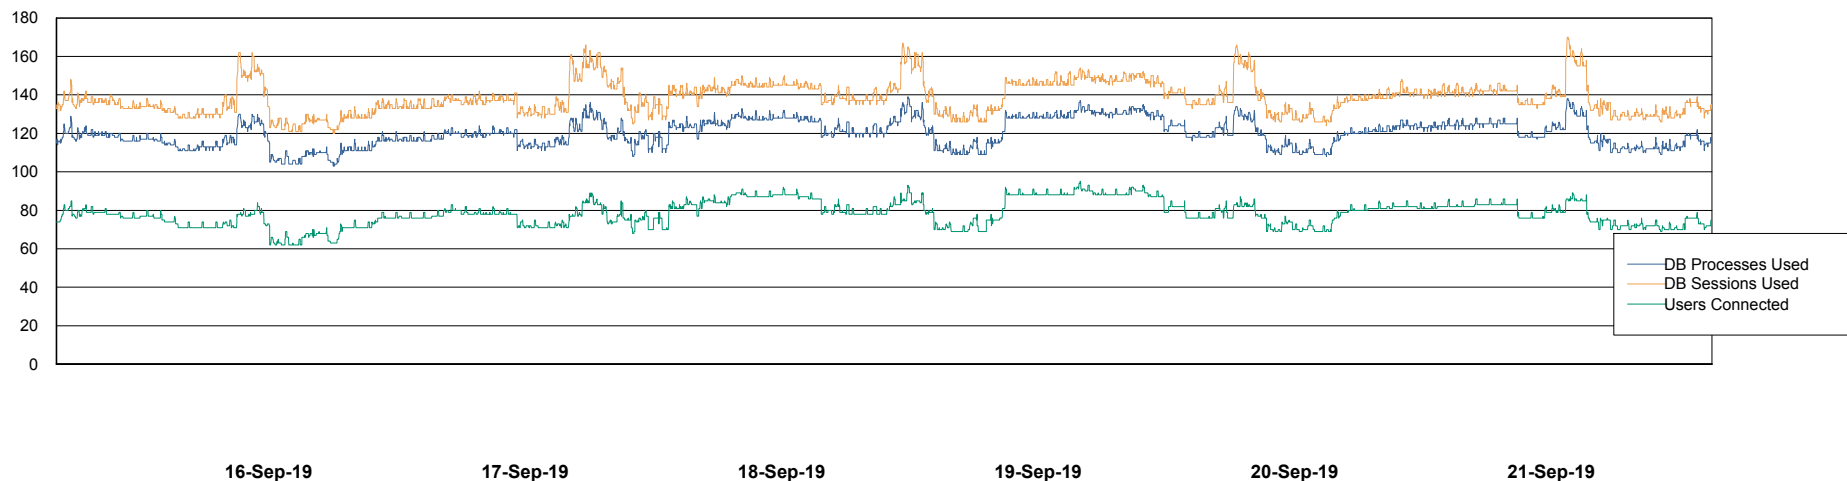

Database Performance LLGDB_Production