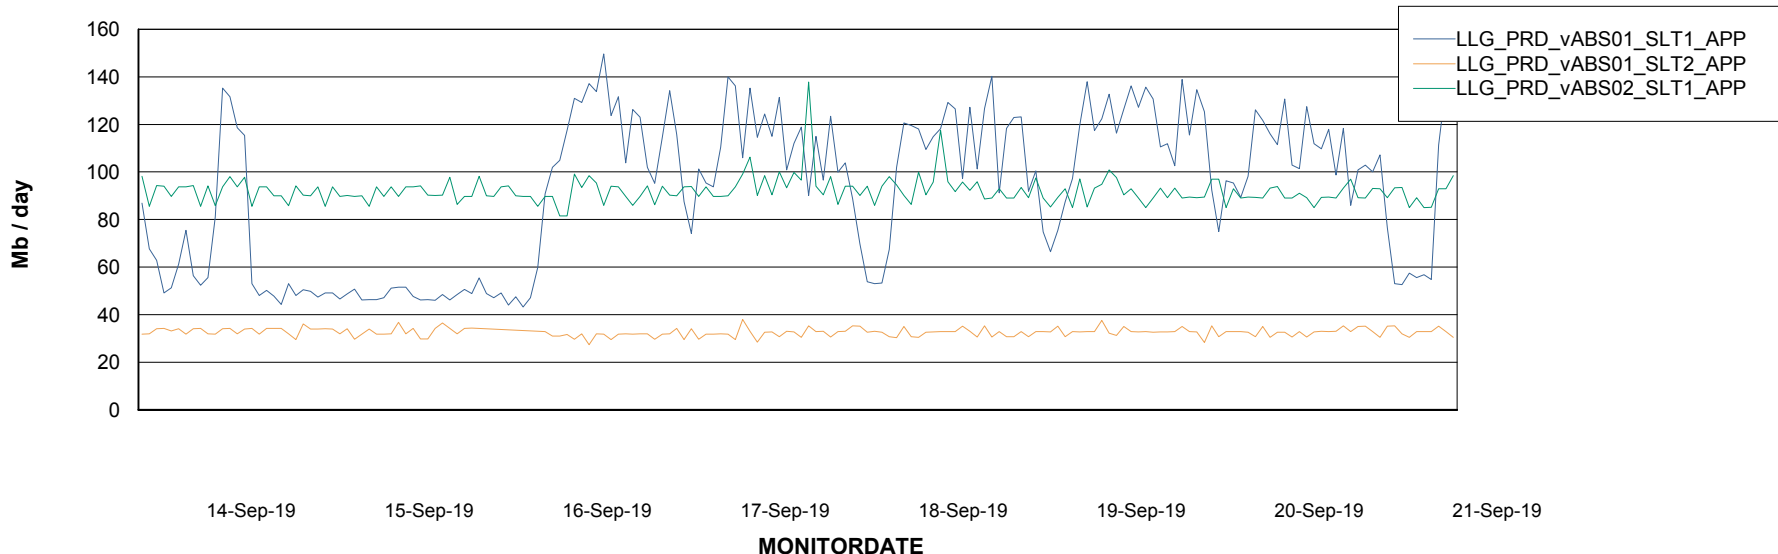

ABSSolute Application Server Services

Avg memory used per ABS Server Service