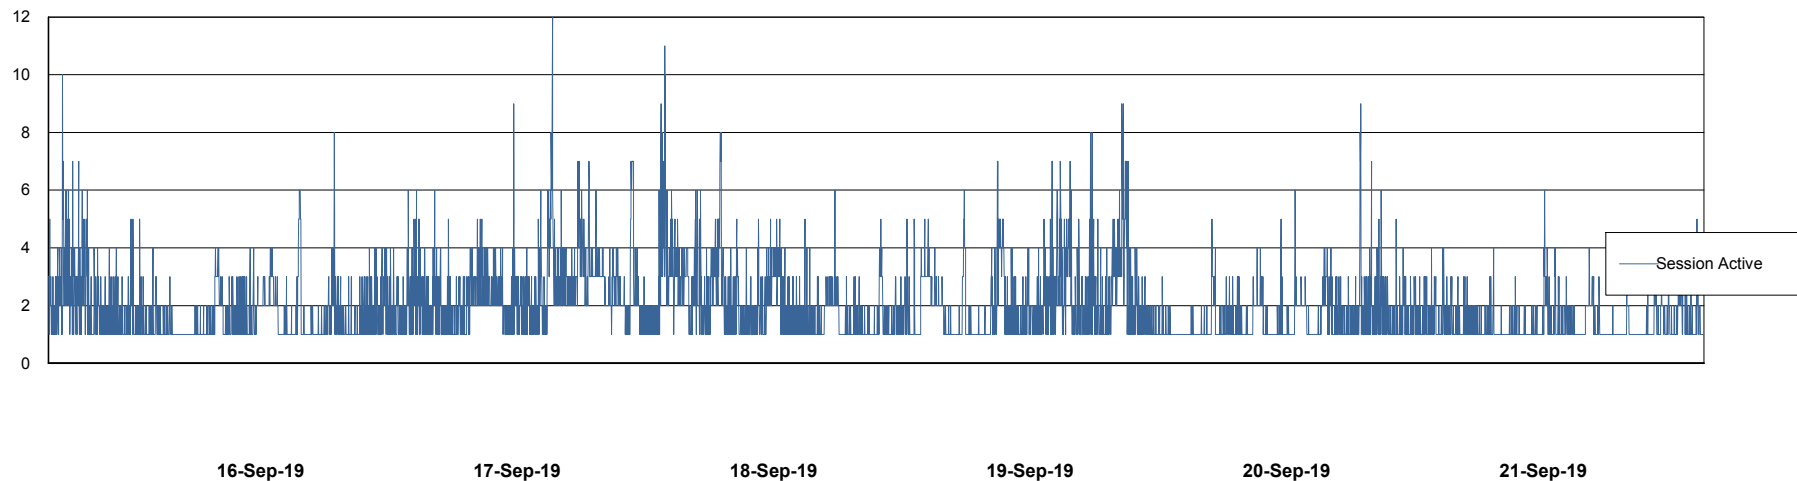

Database Performance LLGDB_Production