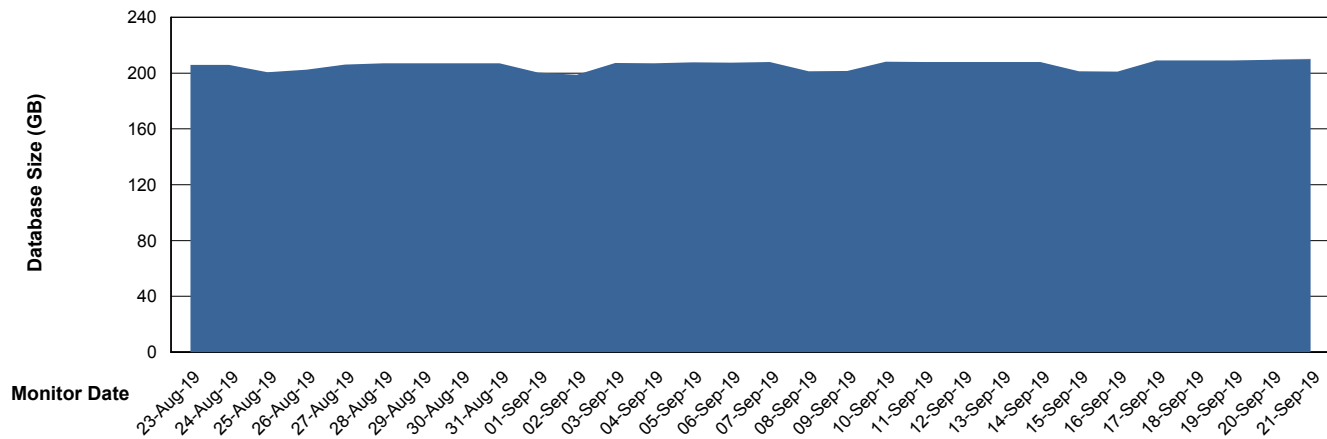

DATABASE SIZE LLGDB_Production

Database growth over last month