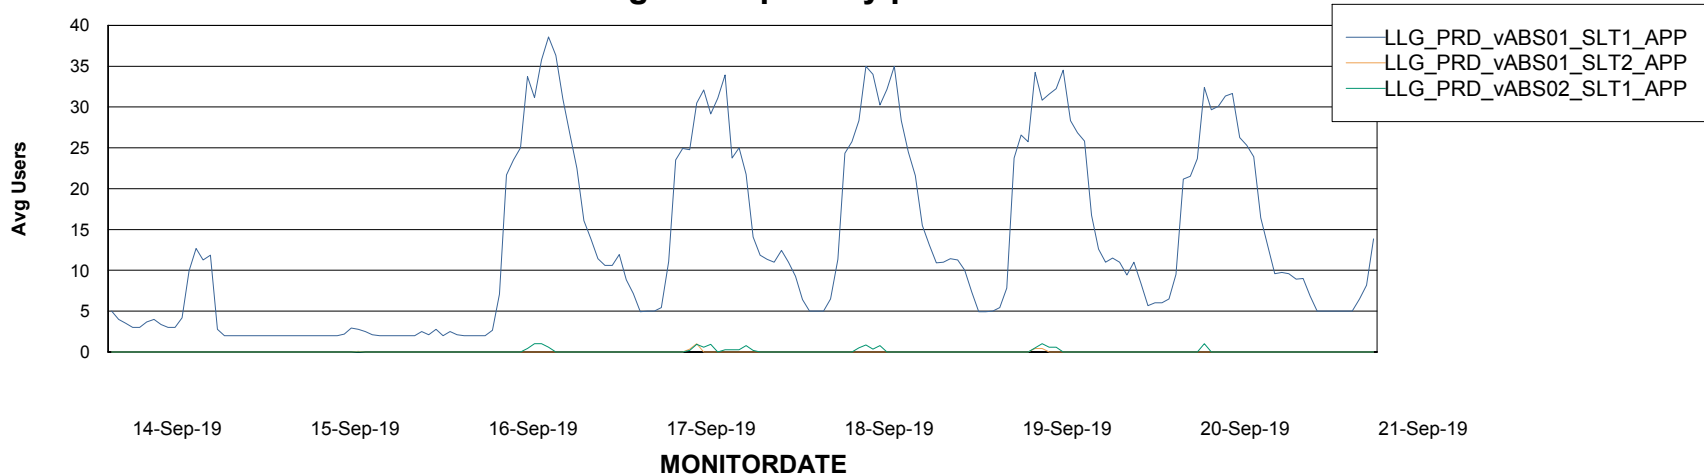

Weekly SLA Customer Report

Customer LLG_Production
Database ID 53

ABSSolute Application Server Services

Avg memory used per ABS Server Service

Avg users per day per ABS server

Weekly SLA Customer Report

Customer LLG_Production
Database ID 53