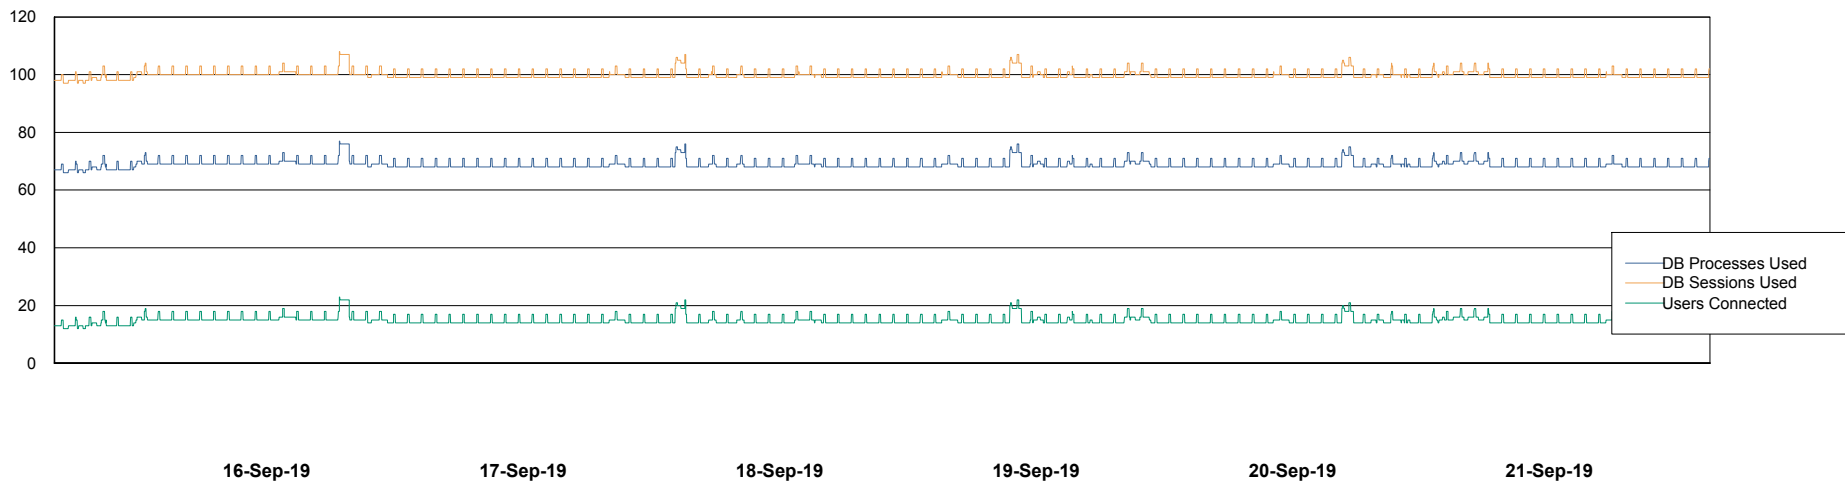

Weekly SLA Customer Report

Customer LLG_Production
Database ID 53

Database Performance LLGDB_Production

Weekly SLA Customer Report

Customer LLG_Production
Database ID 53

Database Performance LLGDB_Standby

Weekly SLA Customer Report