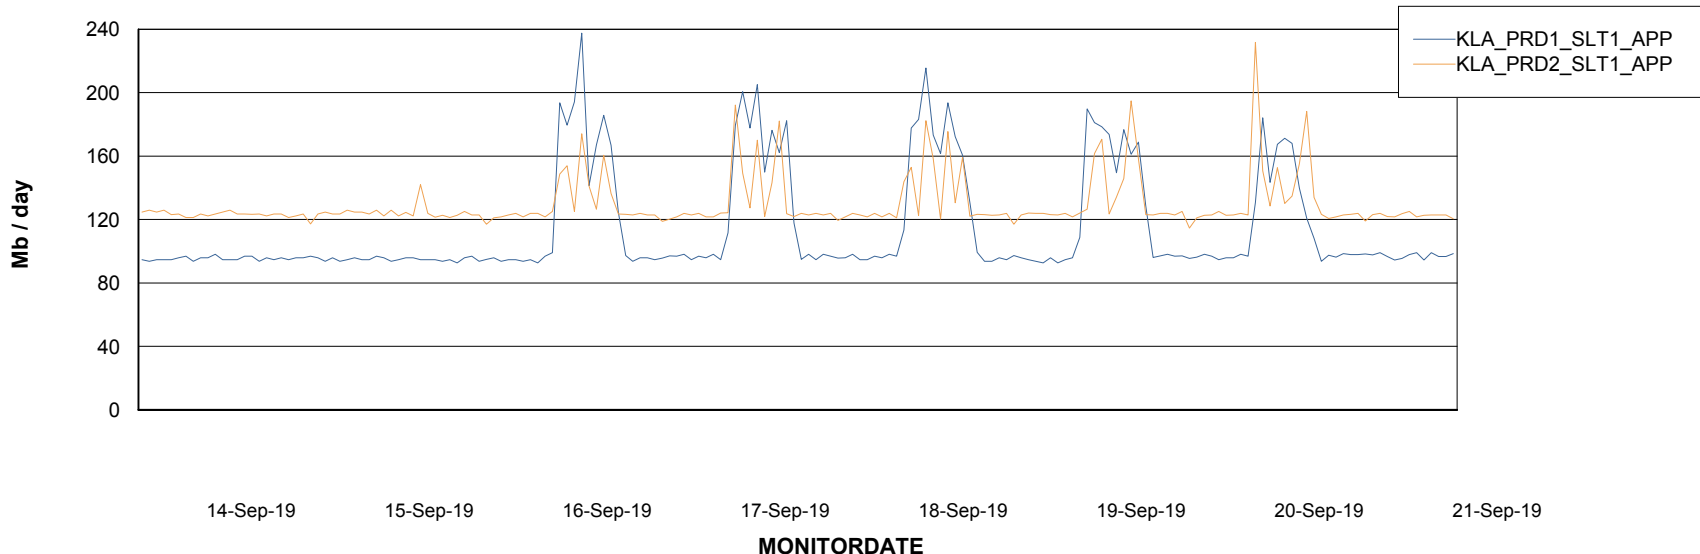

ABSSolute Application Server Services

Avg memory used per ABS Server Service