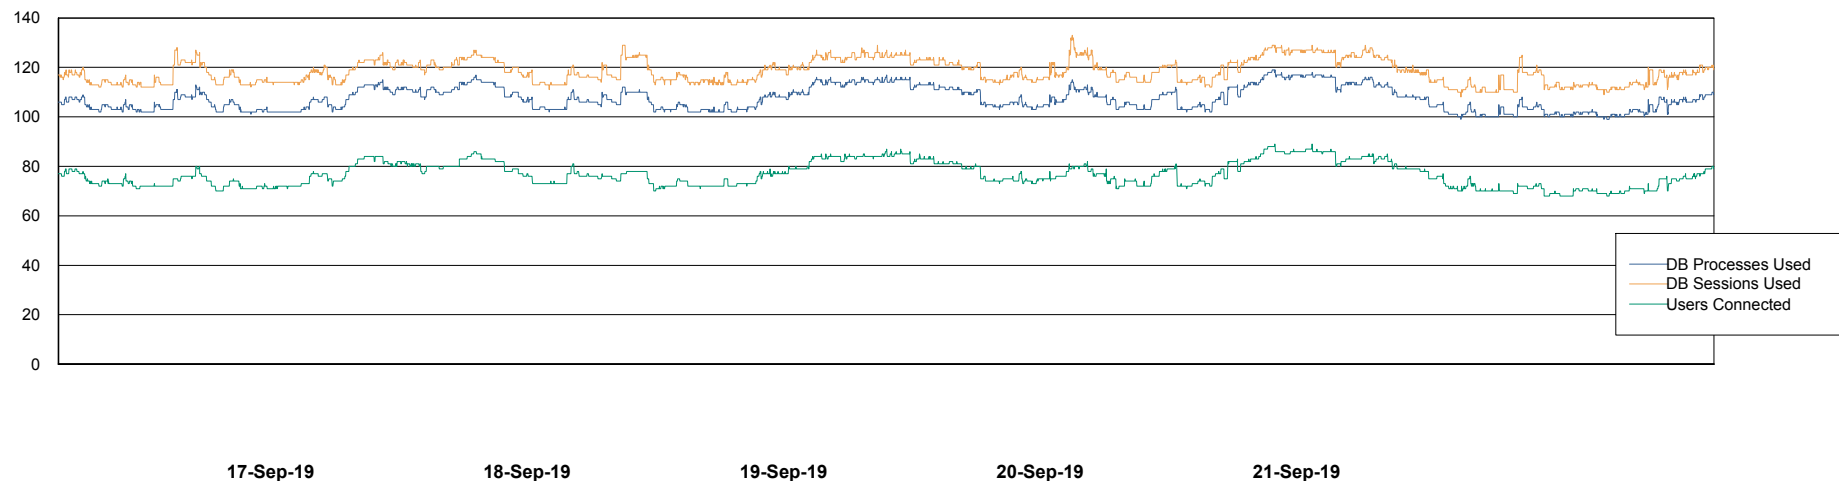

Database Performance FISDB_Production