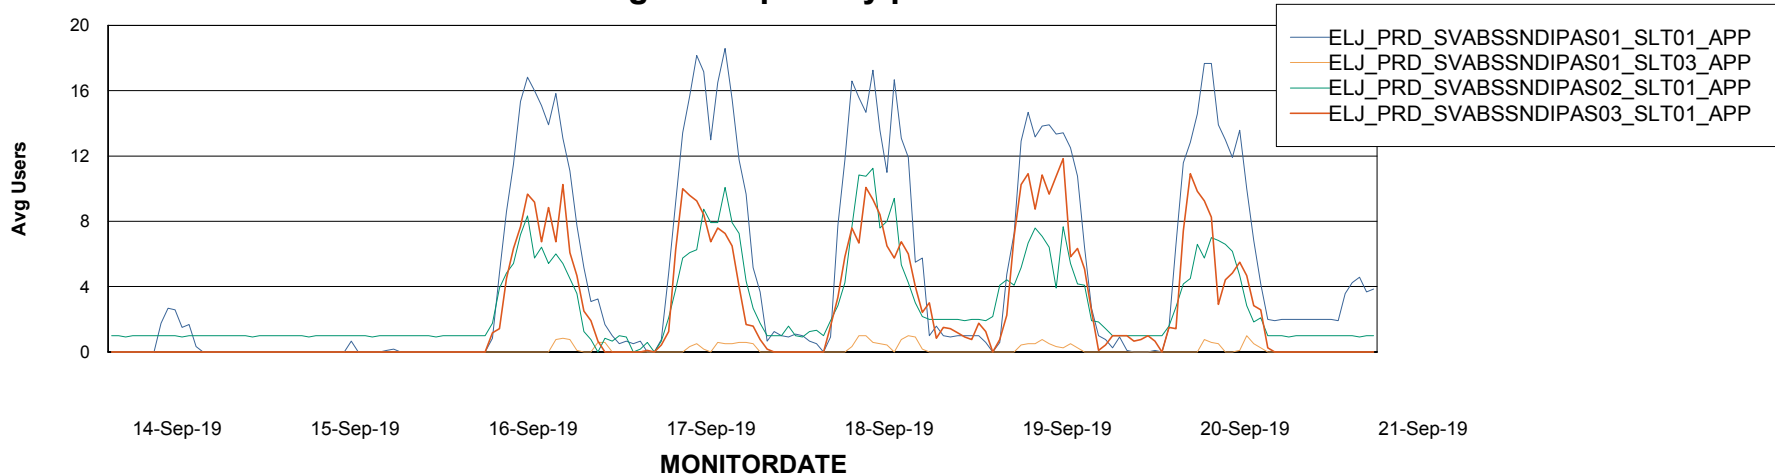

Weekly SLA Customer Report

Customer ELJ Production
Database ID 72

ABSSolute Application Server Services

Avg memory used per ABS Server Service

Avg users per day per ABS server

Weekly SLA Customer Report

Customer ELJ Production
Database ID 72