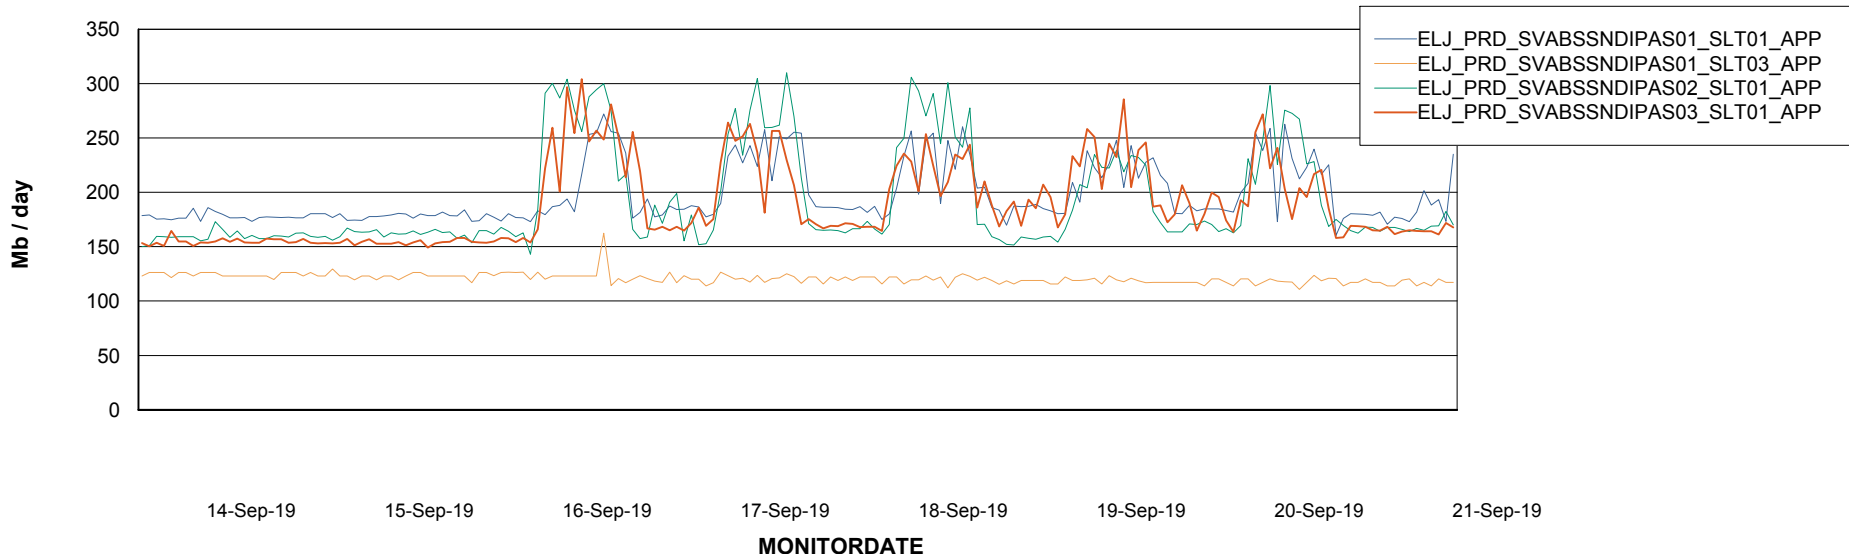

ABSSolute Application Server Services

Avg memory used per ABS Server Service