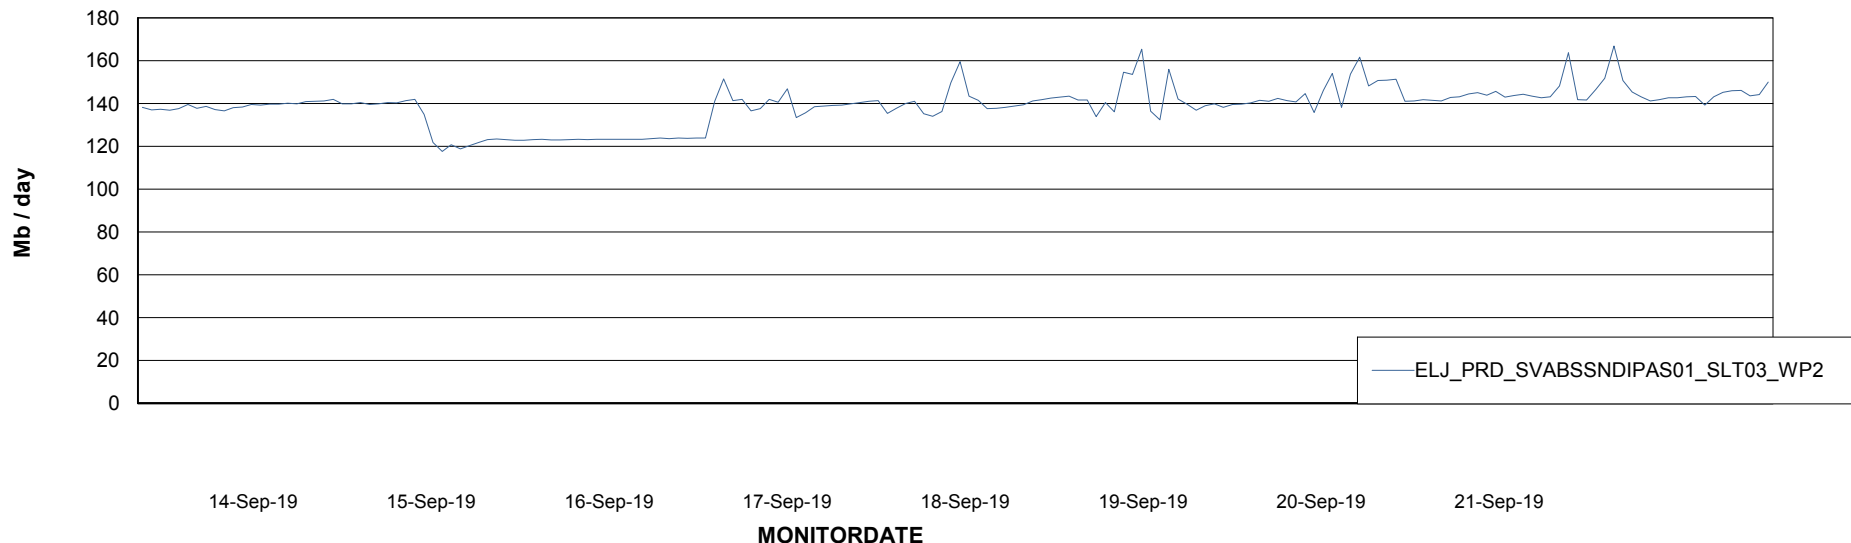

ABSSolute Application ReportServer Services

Avg memory used per ReportServer Service

Weekly SLA Customer Report

Customer ELJ Production
Database ID 72

ABSSolute Web Component Services

Avg memory used per ABS Web component