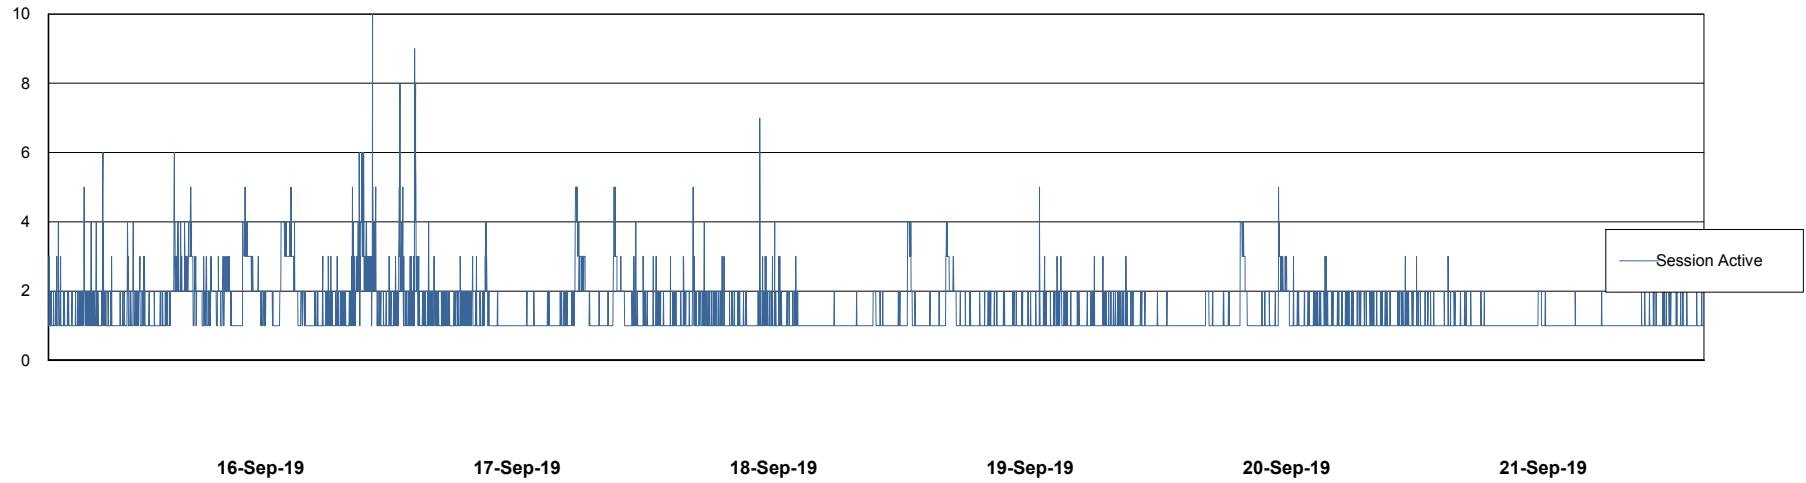

Database Performance ELJDB_Production