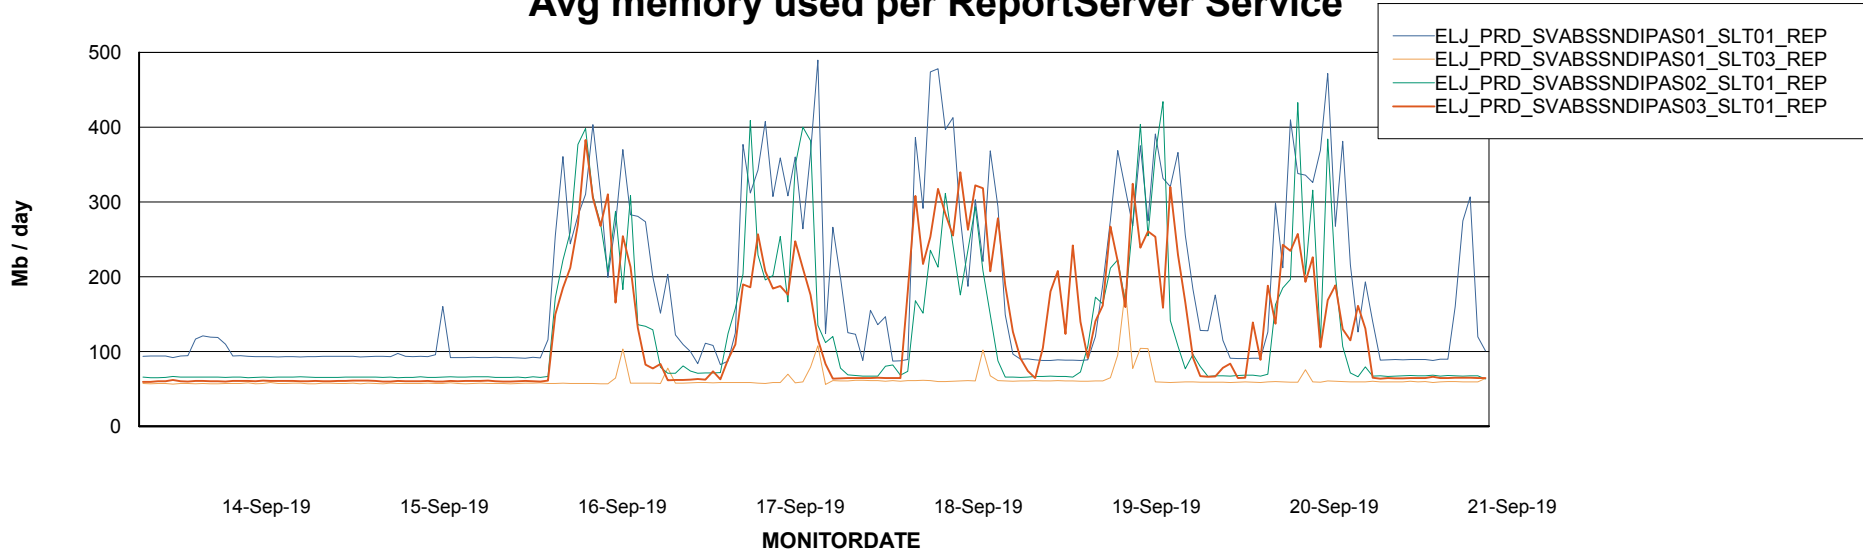

ABSSolute Application ReportServer Services

Avg memory used per ReportServer Service