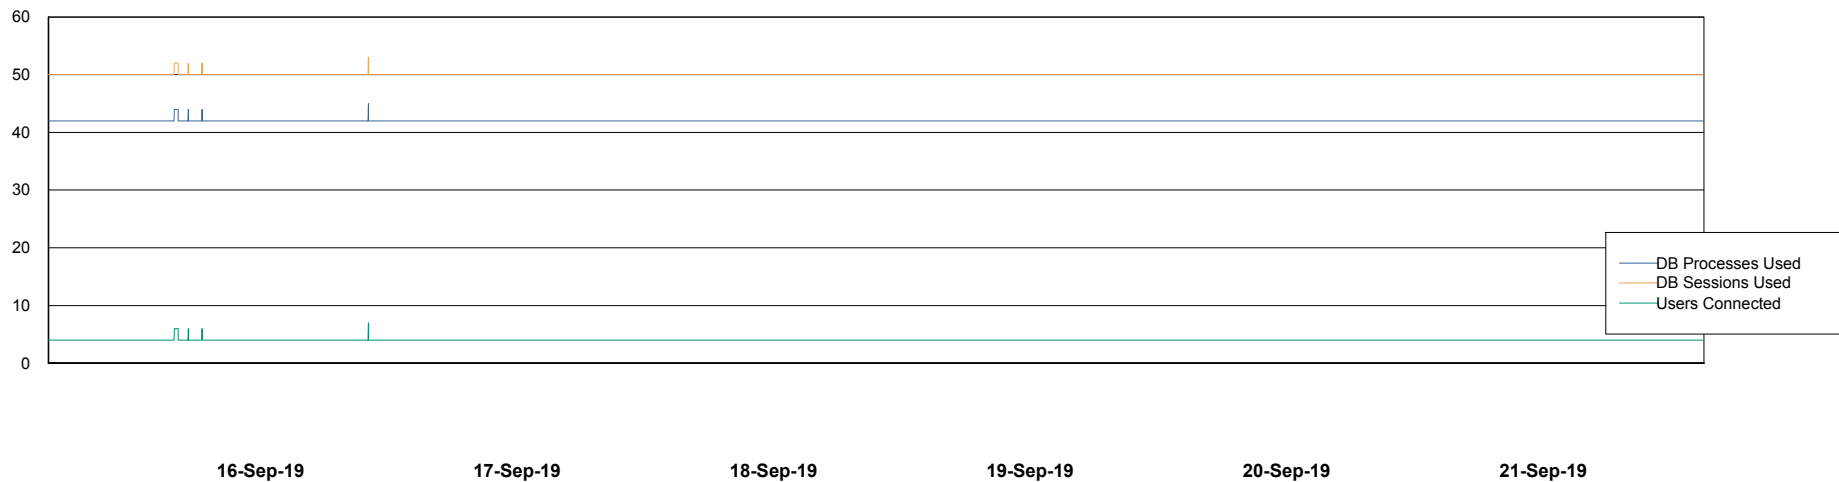

Weekly SLA Customer Report

Customer ELJ Production
Database ID 72

Database Performance ELJDB_Production

Weekly SLA Customer Report

Customer ELJ Production
Database ID 72

Database Performance ELJDB_Standby

Weekly SLA Customer Report