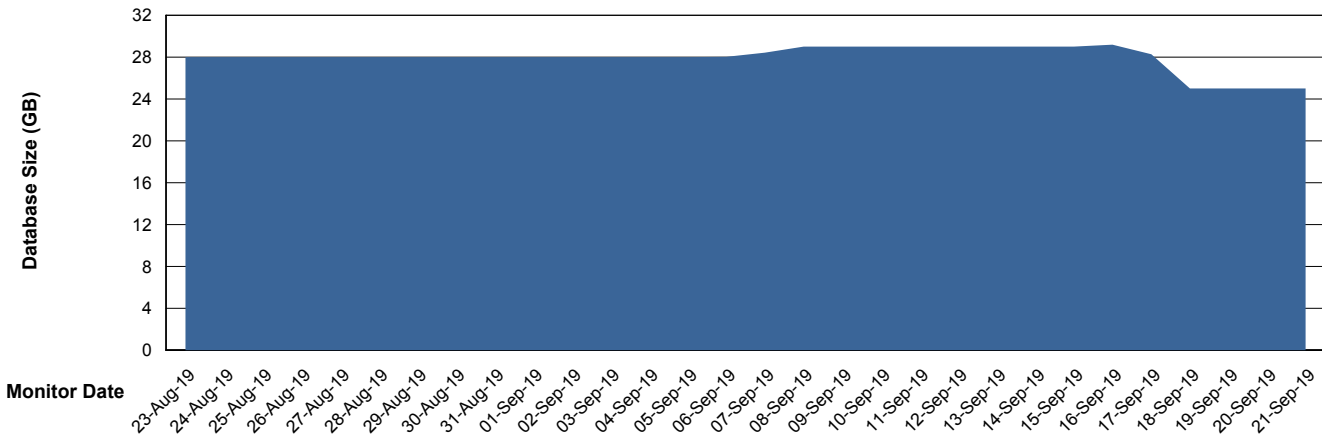

Weekly SLA Customer Report

Customer ELJ Production
Database ID 72

Database Performance ELJDB_Production

Weekly SLA Customer Report

Customer ELJ Production
Database ID 72

Database Performance ELJDB_Standby

Weekly SLA Customer Report

Customer ELJ Production
 Database ID 72

DATABASE SIZE ELJDB_Production

Database growth over last month

Database Tablespace ELJDB_Production

Date	Tablespace Name	Filesize (Gb)	Usedsize (Gb)	Percentage free
21-Sep-19	ABSDATA	29	21	28
	INDX	4	1	75
20-Sep-19	ABSDATA	29	21	28
	INDX	4	1	75
19-Sep-19	ABSDATA	29	21	28
	INDX	4	1	75
18-Sep-19	ABSDATA	29	21	28
	INDX	4	1	75
17-Sep-19	ABSDATA	29	26	10
	INDX	4	2	50
16-Sep-19	ABSDATA	29	25	14
	INDX	4	2	50
15-Sep-19	ABSDATA	29	25	14
	INDX	4	2	50