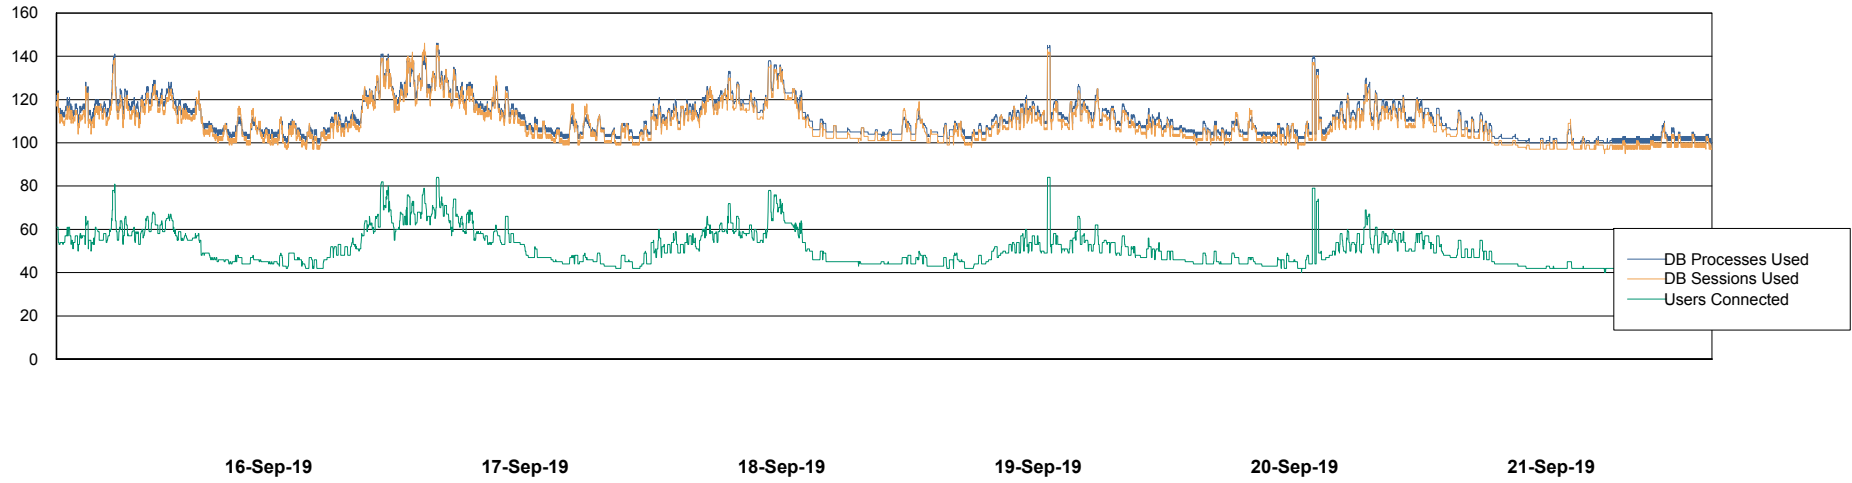

Database Performance ELJDB_Production