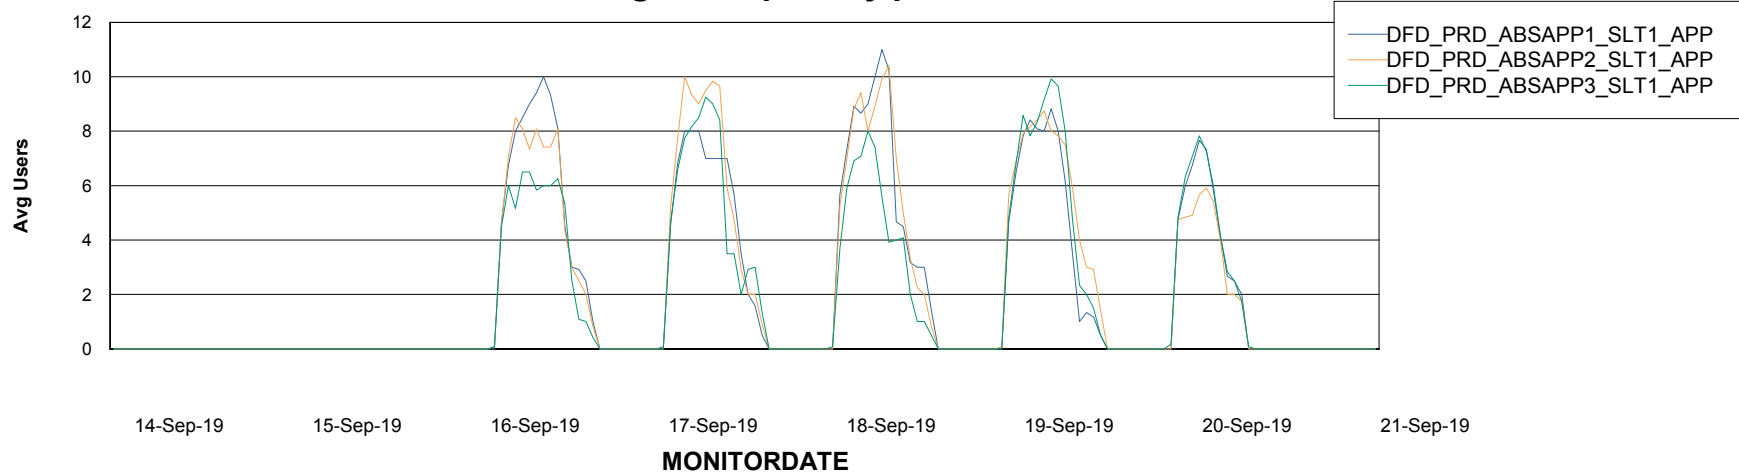

Avg users per day per ABS server