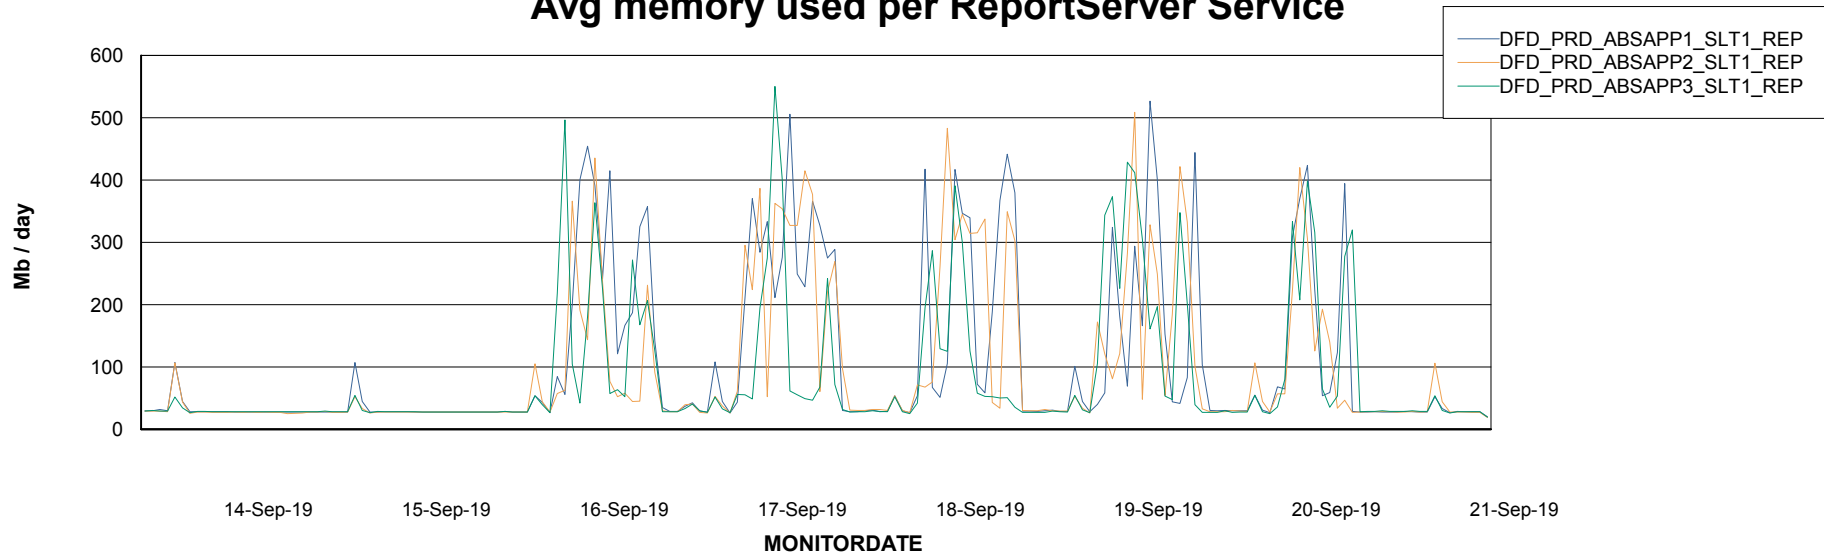

ABSSolute Application ReportServer Services

Avg memory used per ReportServer Service