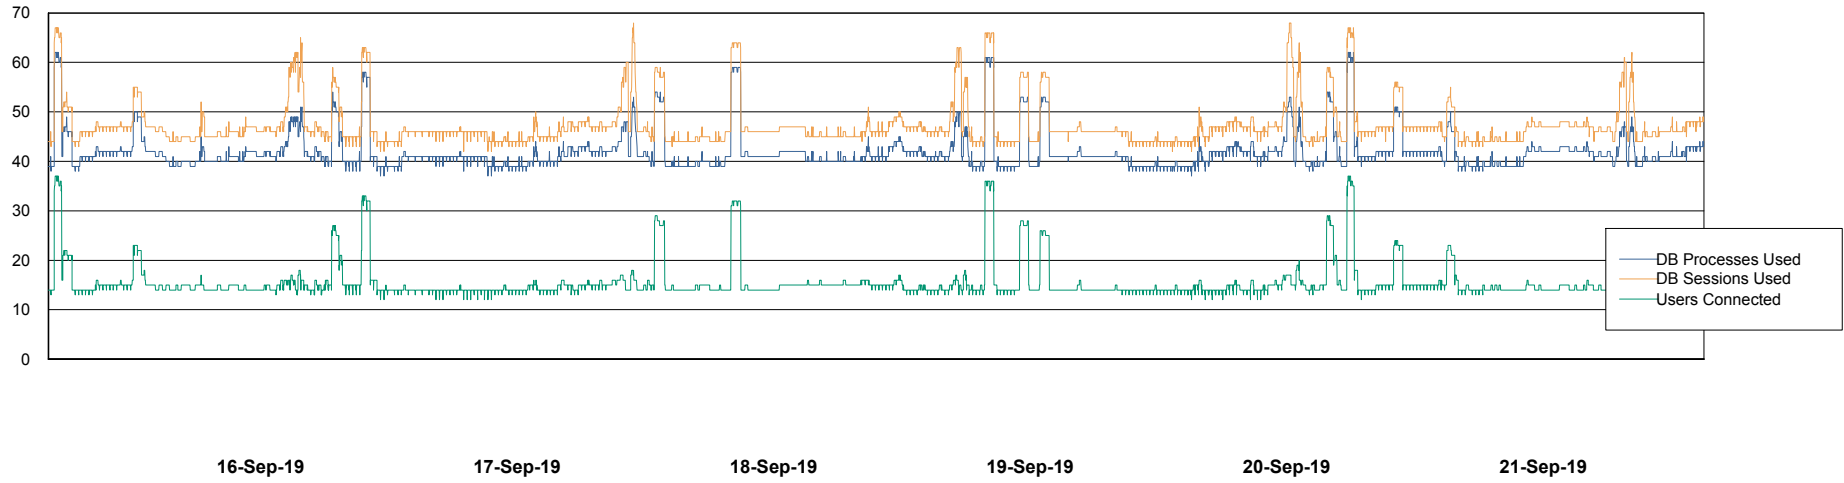

Database Performance DFDDDBBI_Production