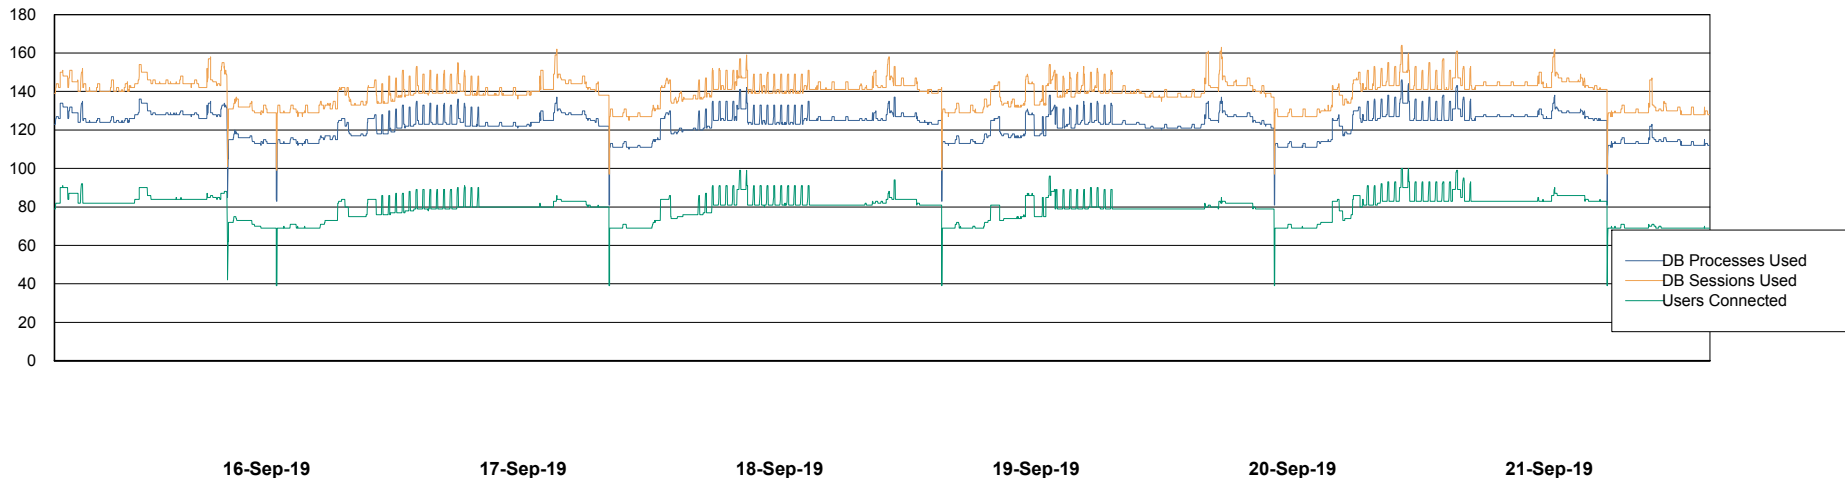

Database Performance DFDDB_Production