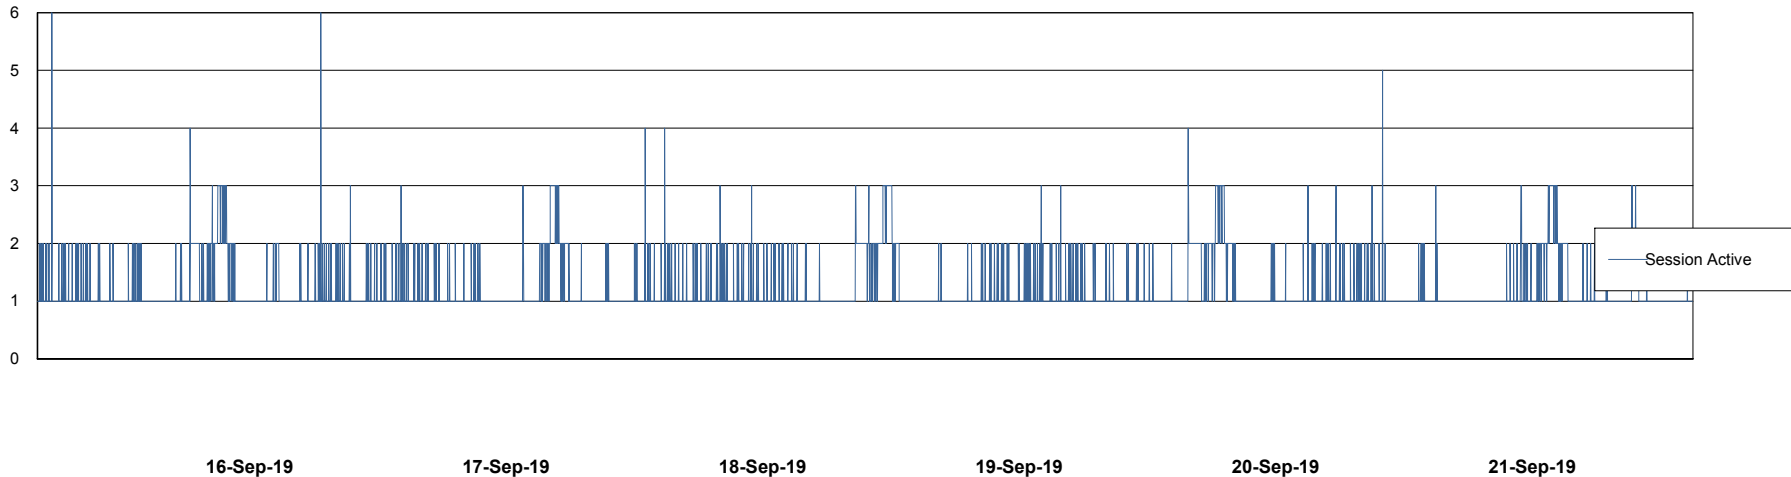

Database Performance DFDDB_Production