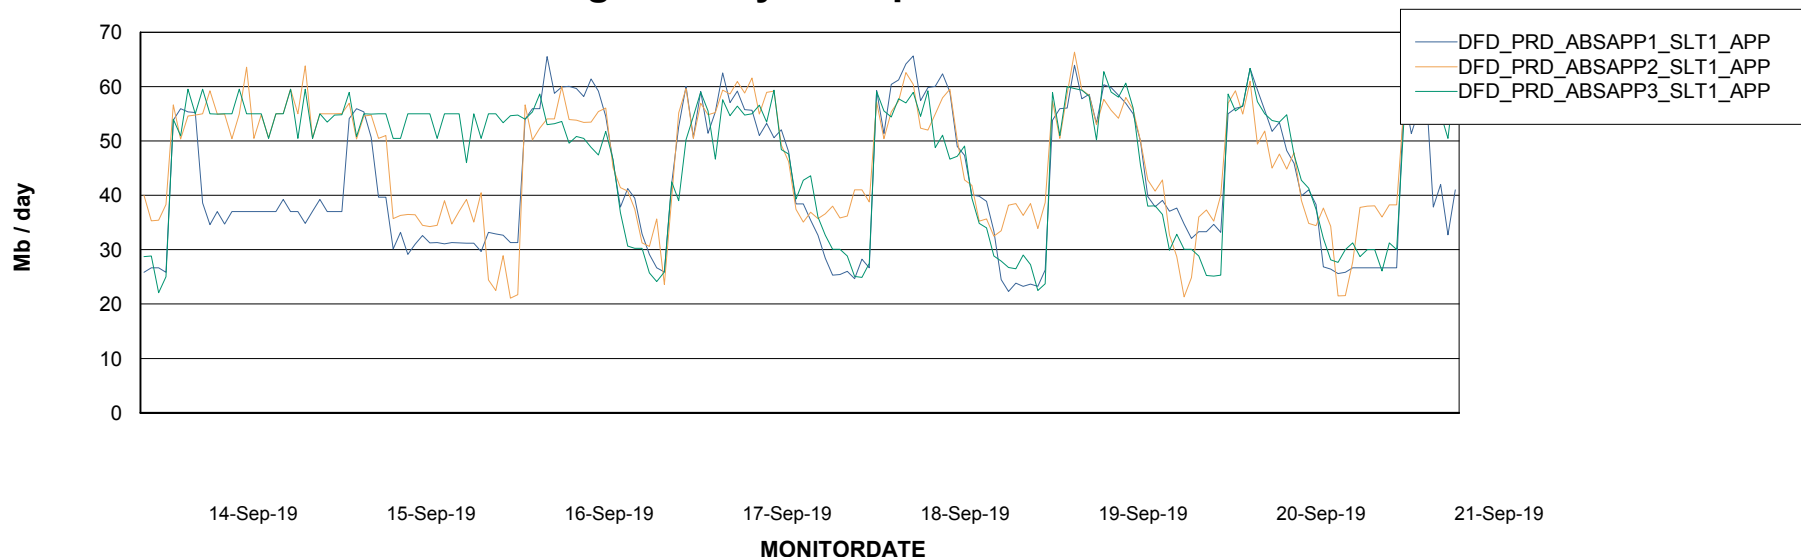

ABSSolute Application Server Services

Avg memory used per ABS Server Service