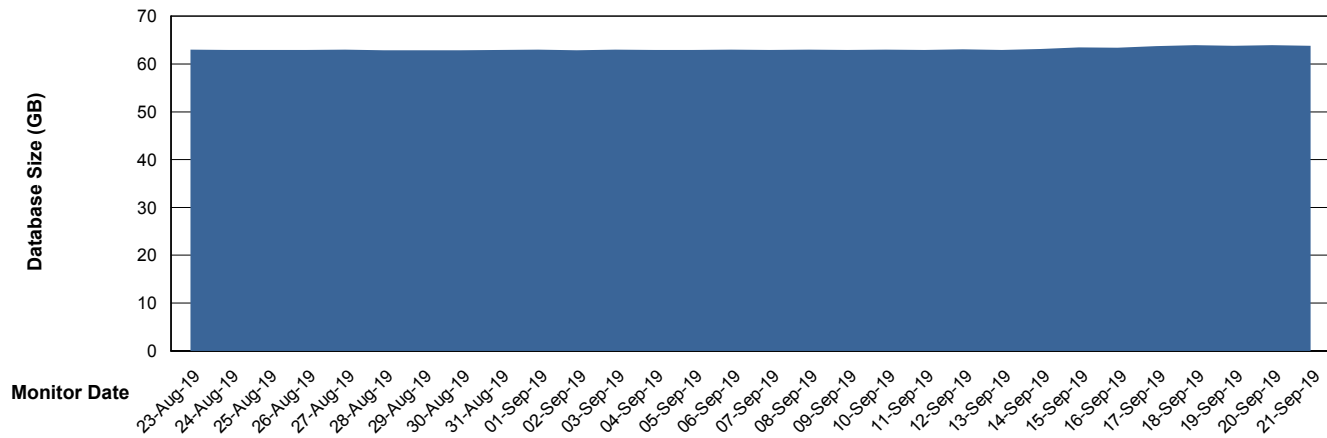

# Weekly SLA Customer Report

Customer DFD Production  
Database ID 39

DATABASE SIZE DFDDDB\_Production

### Database growth over last month

DATABASE SIZE DFDDDBI\_Production

### Database growth over last month