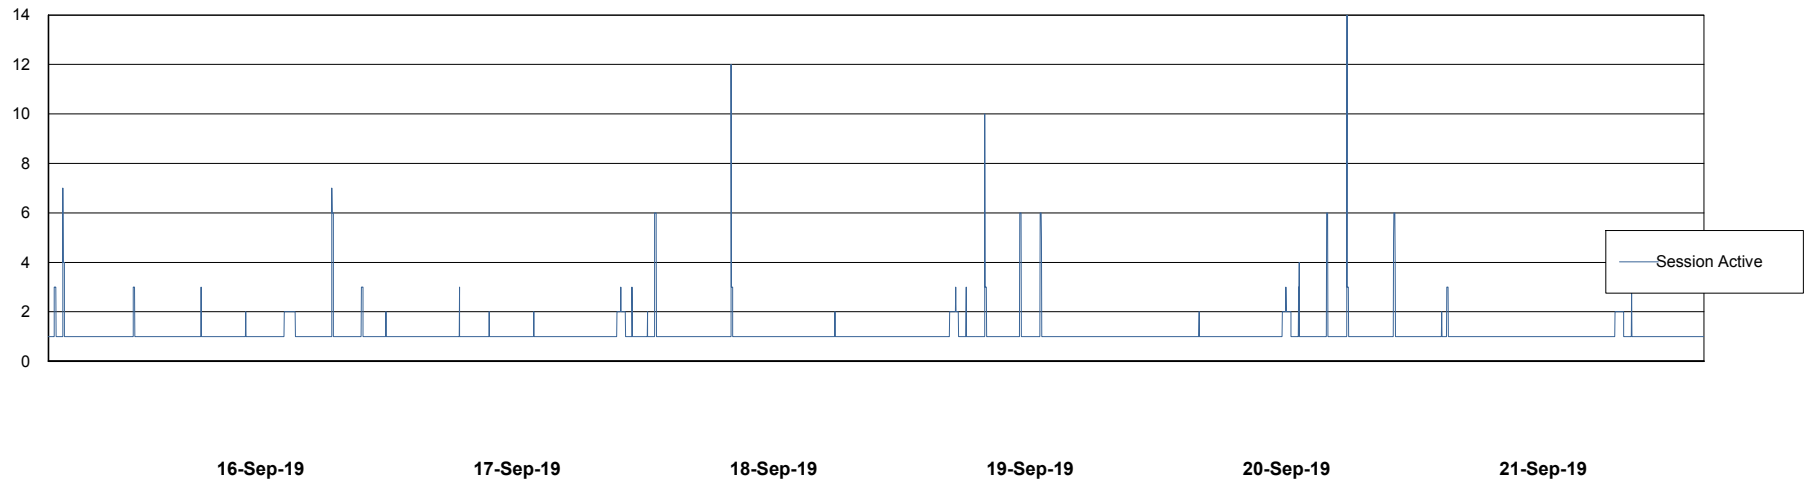

Database Performance DFDDDBBI_Production