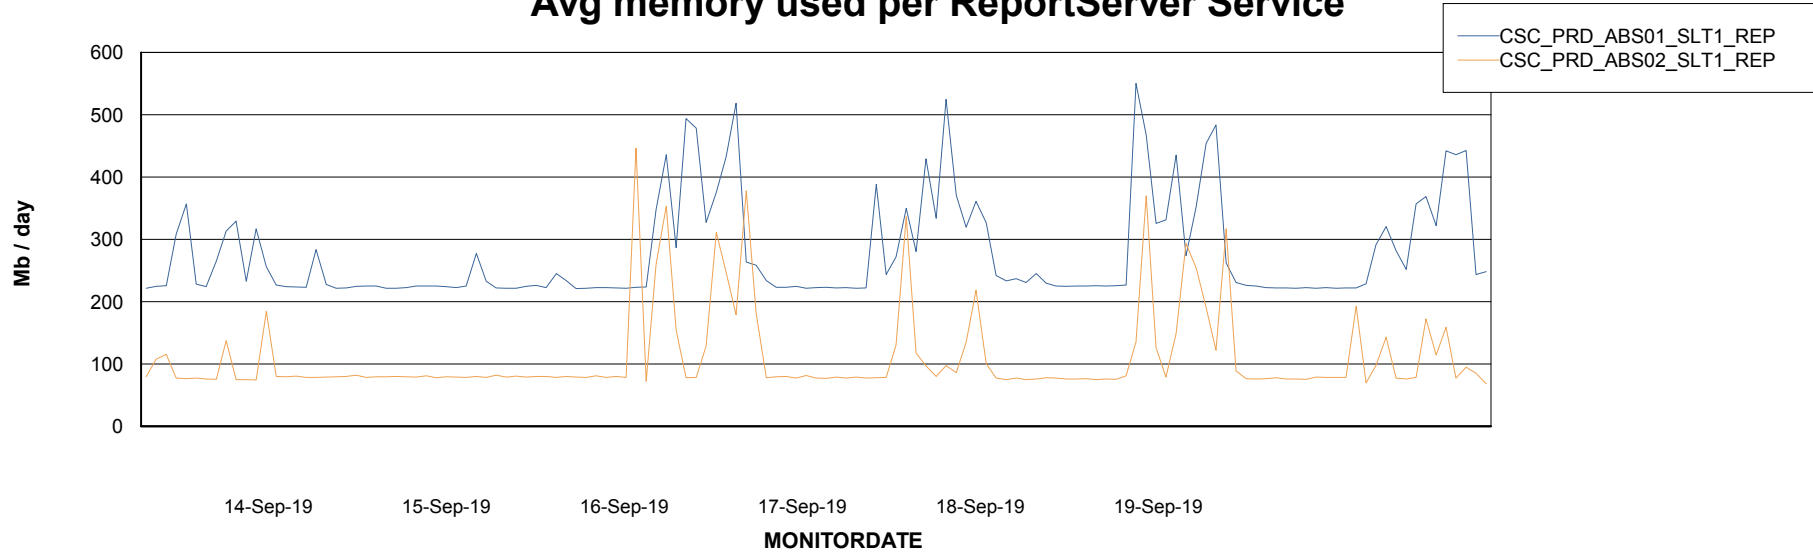

Avg memory used per ABS Server Service

Avg users per day per ABS server

Weekly SLA Customer Report

Customer CSC_Production
Database ID 50

ABSSolute Application ReportServer Services

Avg memory used per ReportServer Service