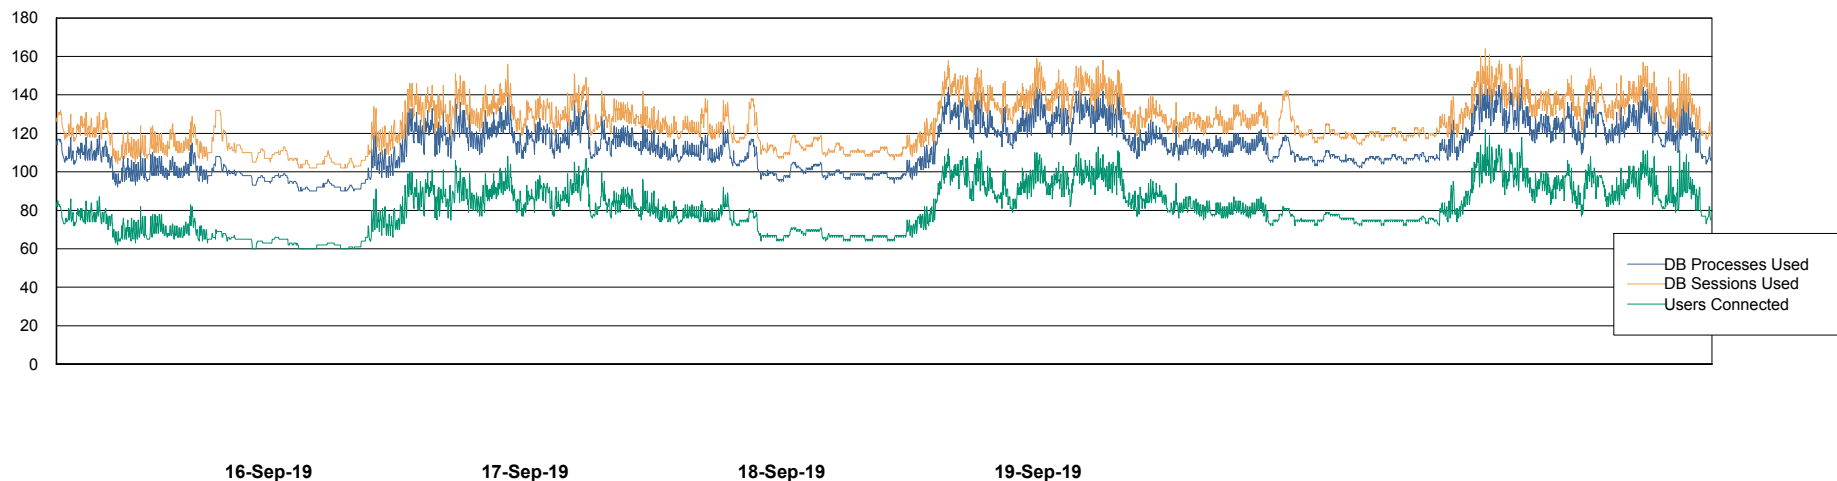

Weekly SLA Customer Report

Customer CSC_Production
Database ID 50

Harddisk Usage CSC_PRD_WEBSRV

		Total disk space on c: (Gb)
19-Sep-19	39	59
18-Sep-19	39	59
17-Sep-19	40	59
16-Sep-19	44	59
15-Sep-19	44	59

Weekly SLA Customer Report

Customer CSC_Production
Database ID 50

Database Performance CSCDB_Primary

Weekly SLA Customer Report

Customer CSC_Production
Database ID 50

Database Performance CSCDB_Standby

Weekly SLA Customer Report