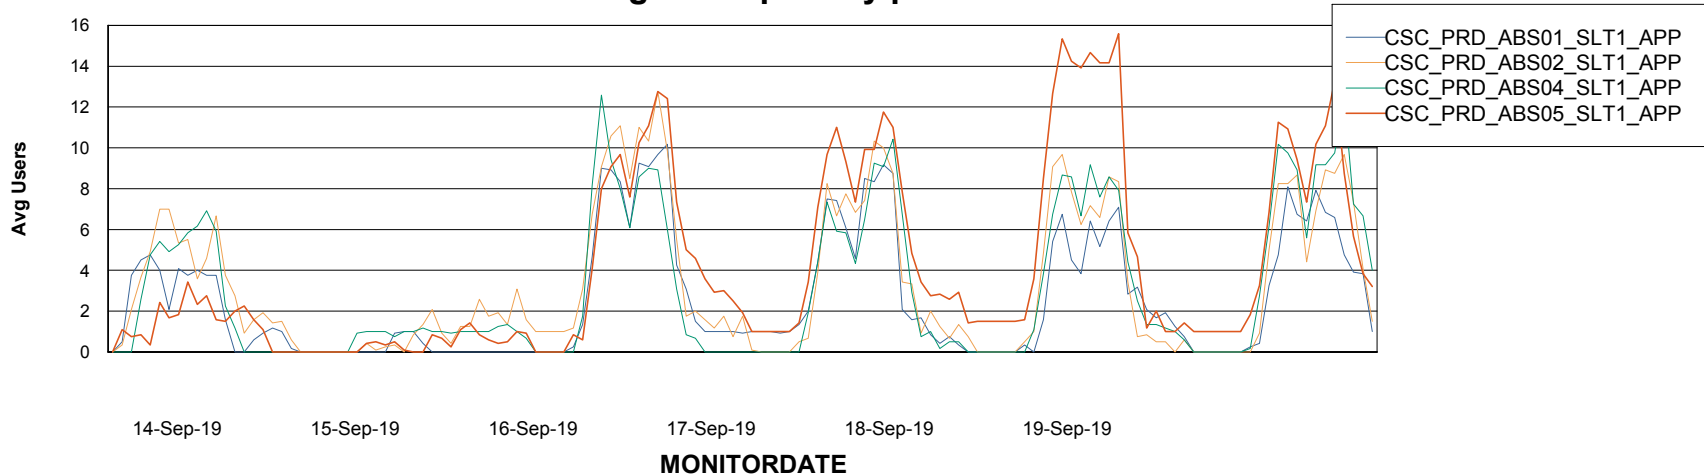

Avg users per day per ABS server