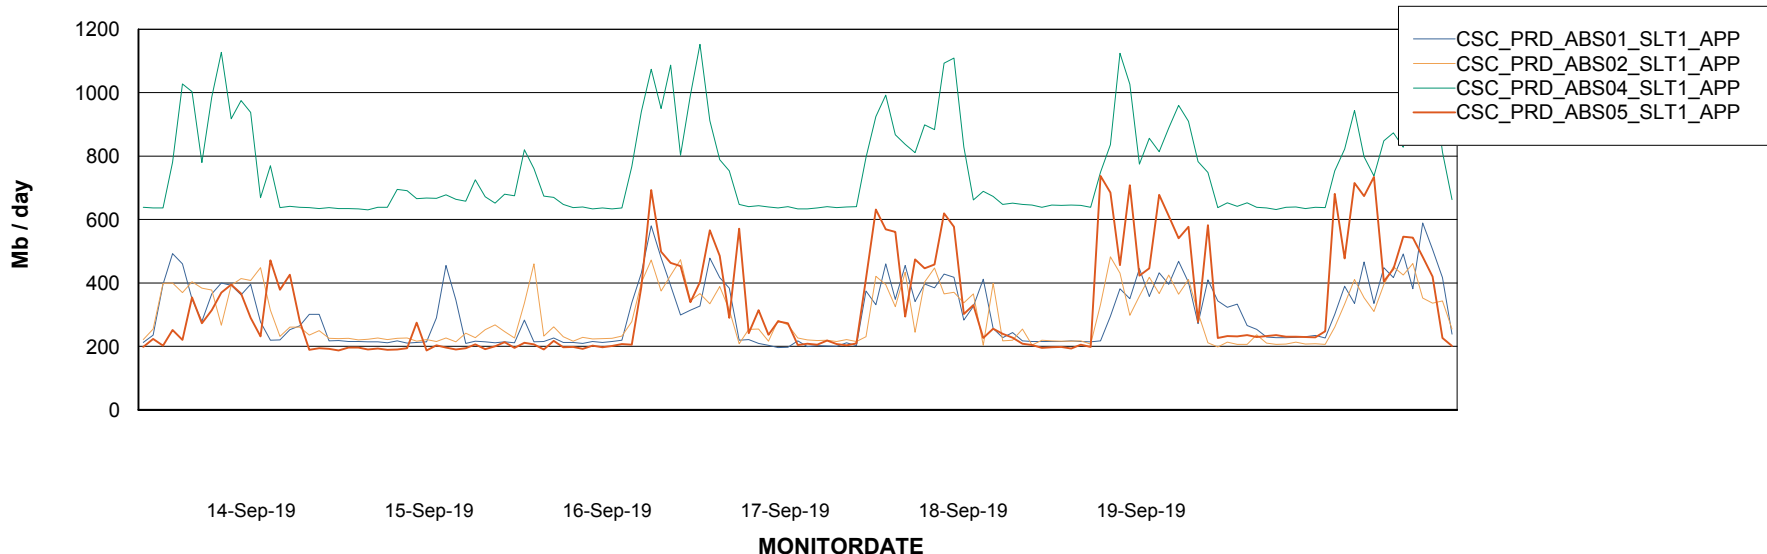

ABSSolute Application Server Services

Avg memory used per ABS Server Service