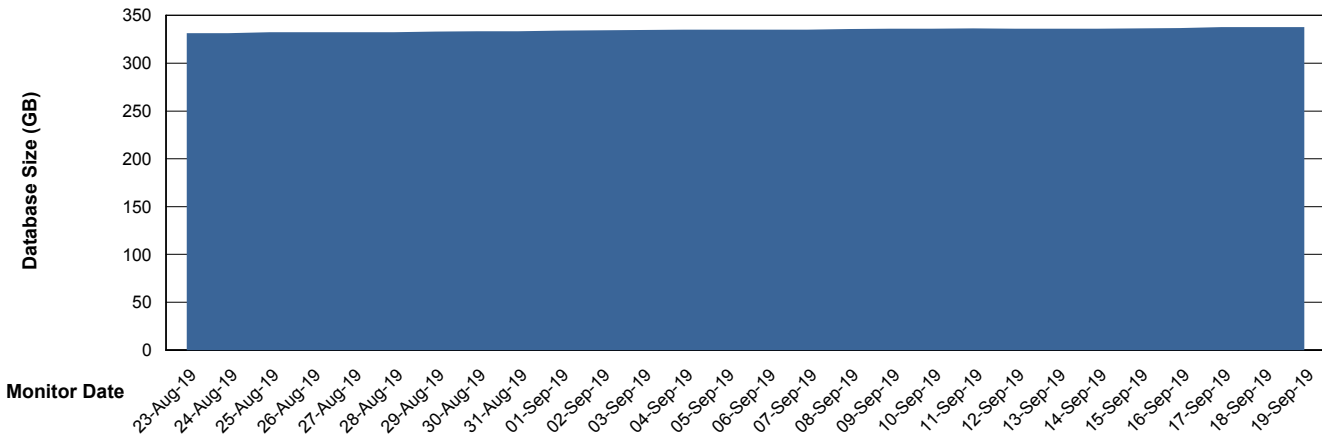

Weekly SLA Customer Report

Customer CSC_Production
Database ID 50

Database Performance CSCDB_Primary

Weekly SLA Customer Report

Customer CSC_Production
Database ID 50

Database Performance CSCDB_Standby

Weekly SLA Customer Report

Customer CSC_Production
 Database ID 50

DATABASE SIZE CSCDB_Primary

Database growth over last month

Database Tablespace CSCDB_Primary

Date	Tablespace Name	Filesize (Gb)	Usedsize (Gb)	Percentage free
19-Sep-19	ABSDATA	139	115	17
	INDX	262	219	16
18-Sep-19	ABSDATA	139	115	17
	INDX	262	219	16
17-Sep-19	ABSDATA	139	115	17
	INDX	262	219	16
16-Sep-19	ABSDATA	139	115	17
	INDX	262	219	16
15-Sep-19	ABSDATA	139	115	17
	INDX	262	219	16