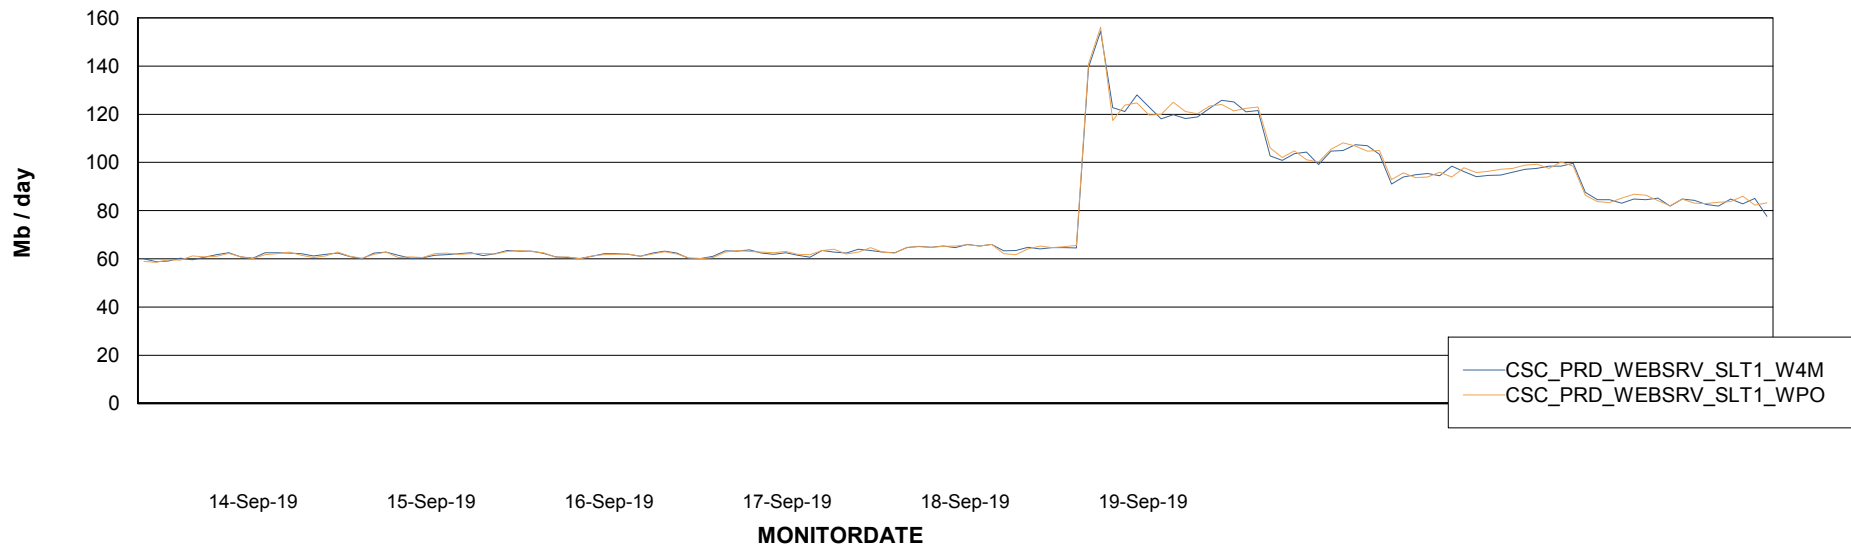

ABSSolute Web Component Services

Avg memory used per ABS Web component