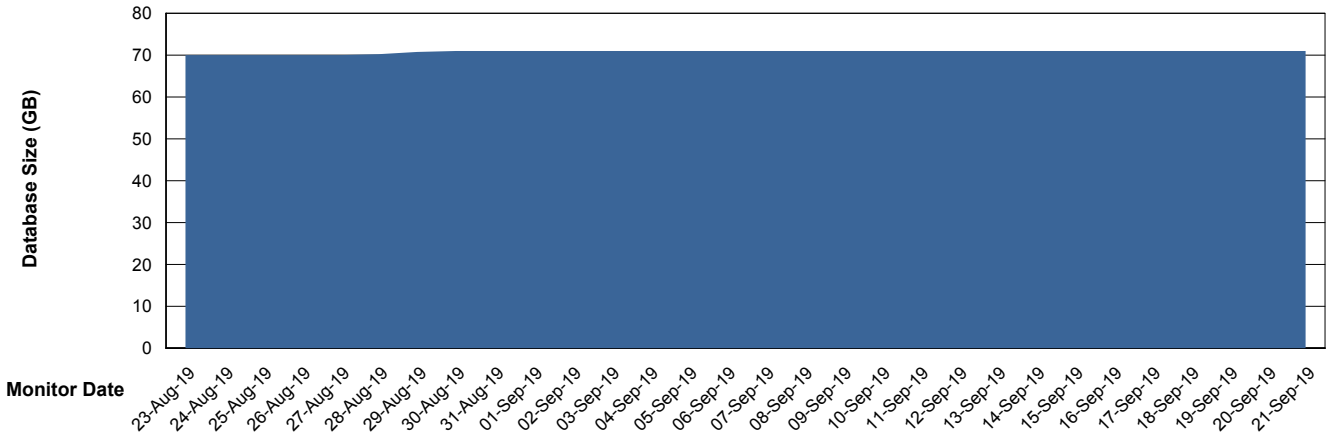

Weekly SLA Customer Report

Customer BOH_Production
Database ID 55

Database Performance BOHABS01_DB_Primary

Weekly SLA Customer Report

Customer BOH_Production
Database ID 55

Database Performance BOHABS02_DB_Standby

Weekly SLA Customer Report

Customer BOH_Production
 Database ID 55

DATABASE SIZE BOHABS01_DB_Primary

Database growth over last month

Database Tablespace BOHABS01_DB_Primary

Date	Tablespace Name	Filesize (Gb)	Usedsize (Gb)	Percentage free
21-Sep-19	ABSDATA	48	27	44
	INDX	52	43	17
20-Sep-19	ABSDATA	48	27	44
	INDX	52	43	17
19-Sep-19	ABSDATA	48	27	44
	INDX	52	43	17
18-Sep-19	ABSDATA	48	27	44
	INDX	52	42	19
17-Sep-19	ABSDATA	48	27	44
	INDX	52	42	19
16-Sep-19	ABSDATA	48	27	44
	INDX	52	42	19
15-Sep-19	ABSDATA	48	27	44
	INDX	52	42	19