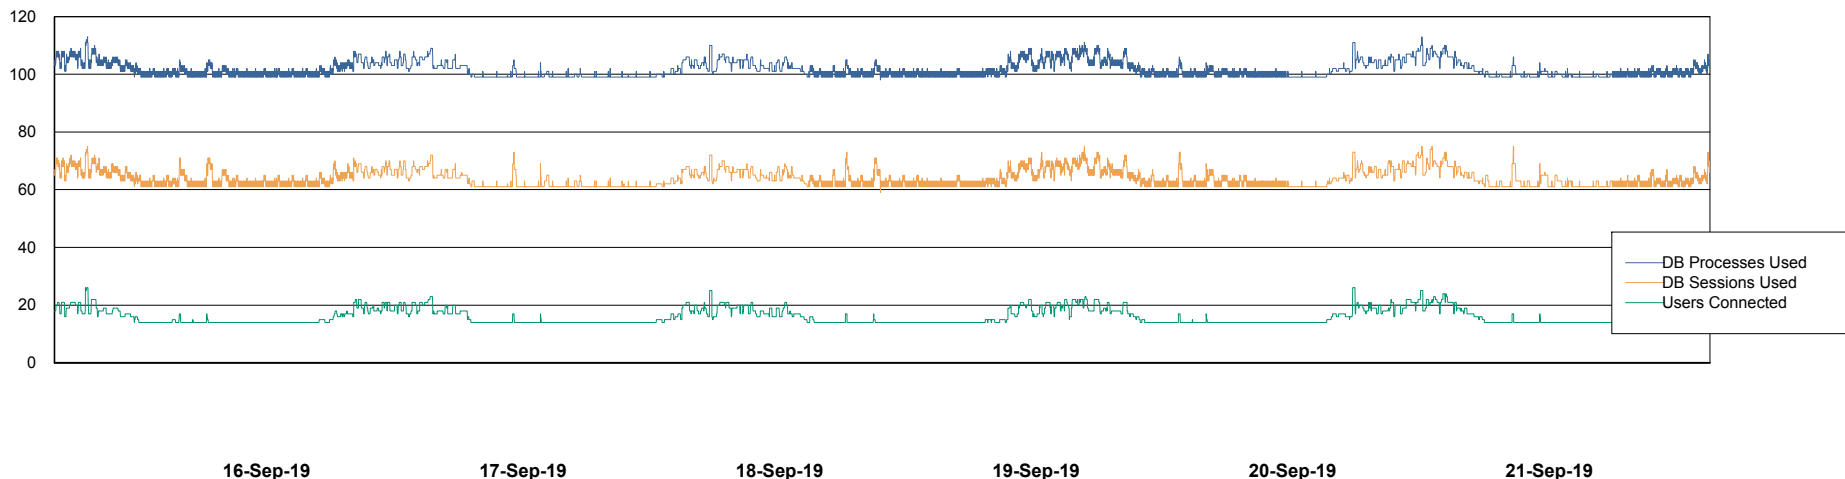

Harddisk Usage BOHABS02

	Free disk space on c: (%)	Total disk space on c: (Gb)	Free disk space on d: (%)	Total disk space on d: (Gb)	Free disk space on e: (%)	Total disk space on e: (Gb)
21-Sep-19	52	100	31	300	75	80
20-Sep-19	52	100	32	300	77	80
19-Sep-19	52	100	32	300	80	80
18-Sep-19	52	100	32	300	82	80
17-Sep-19	52	100	32	300	84	80
16-Sep-19	52	100	32	300	86	80
15-Sep-19	53	100	32	300	87	80

Weekly SLA Customer Report

Customer BOH_Production
Database ID 55

Database Performance BOHABS01_DB_Primary

Weekly SLA Customer Report

Customer BOH_Production
Database ID 55

Database Performance BOHABS02_DB_Standby