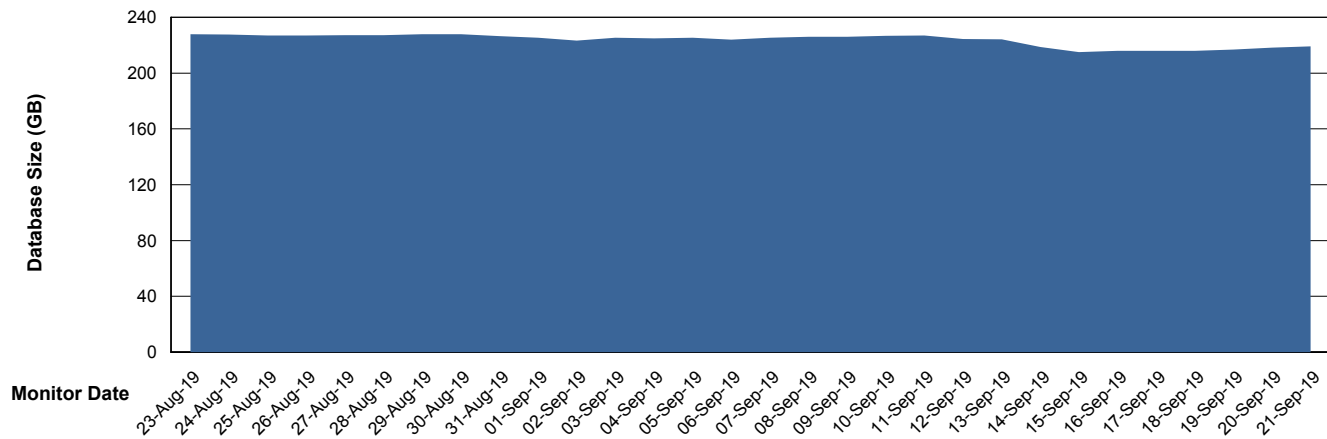

Weekly SLA Customer Report

Customer BNL_Production
Database ID 83

Database Performance BNLDB_FUT_FutureLive

Weekly SLA Customer Report

Customer BNL_Production
Database ID 83

Database Performance BNLDB_FUT_Standby

Weekly SLA Customer Report

Customer BNL_Production
Database ID 83

Database Performance BNLDB_Production

Weekly SLA Customer Report

Customer BNL_Production
Database ID 83

DATABASE SIZE BNLDB_FUT_FutureLive

Database growth over last month

DATABASE SIZE BNLDB_Production

Database growth over last month

Weekly SLA Customer Report

Customer BNL_Production
Database ID 83

Database Tablespace BNLDB_FUT_FutureLive

Date	Tablespace Name	Filesize (Gb)	Usedsize (Gb)	Percentage free
21-Sep-19	ABSDATA	90	70	22
	INDX	162	130	20
20-Sep-19	ABSDATA	90	70	22
	INDX	162	130	20
19-Sep-19	ABSDATA	90	70	22
	INDX	162	130	20
18-Sep-19	ABSDATA	90	70	22
	INDX	162	130	20
17-Sep-19	ABSDATA	90	70	22
	INDX	162	130	20
16-Sep-19	ABSDATA	90	70	22
	INDX	162	130	20
15-Sep-19	ABSDATA	90	70	22
	INDX	162	130	20