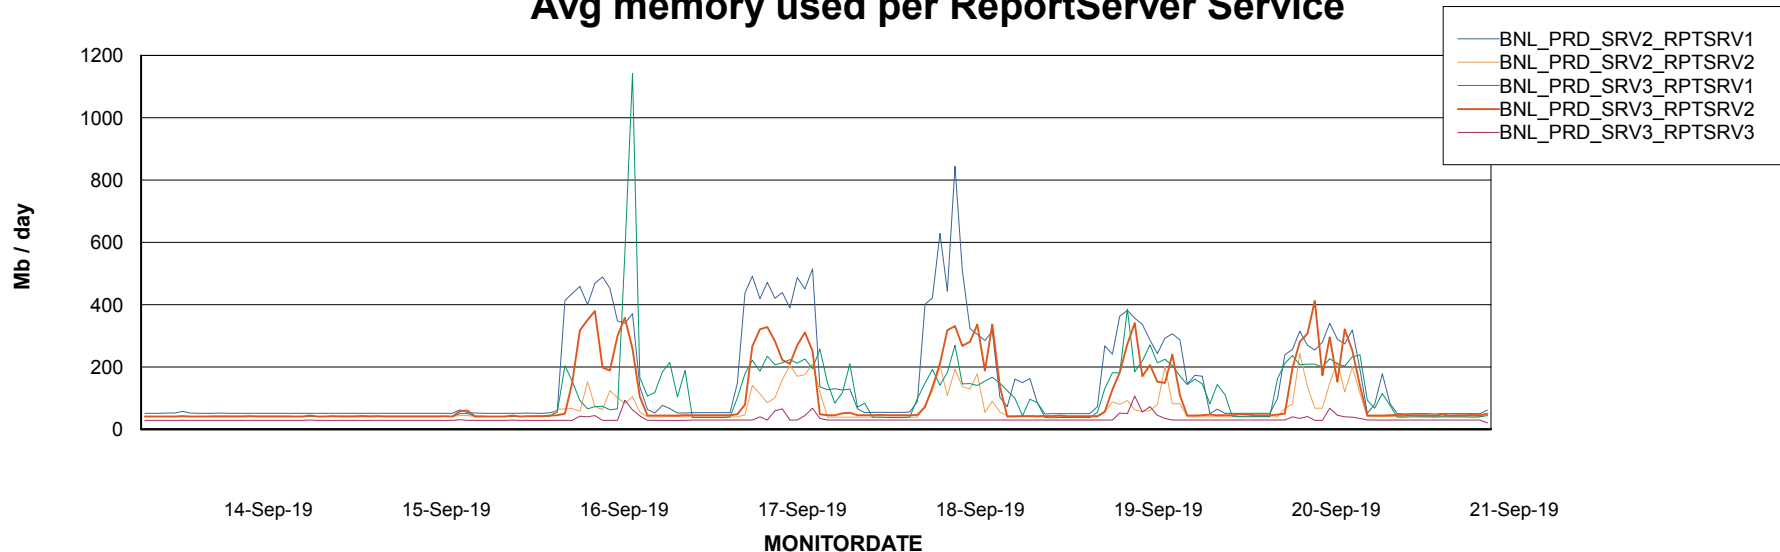

Avg users per day per ABS server

Weekly SLA Customer Report

Customer BNL_Production
Database ID 83

ABSSolute Web Component Services

Avg memory used per ReportServer Service

Disaster per ABS component