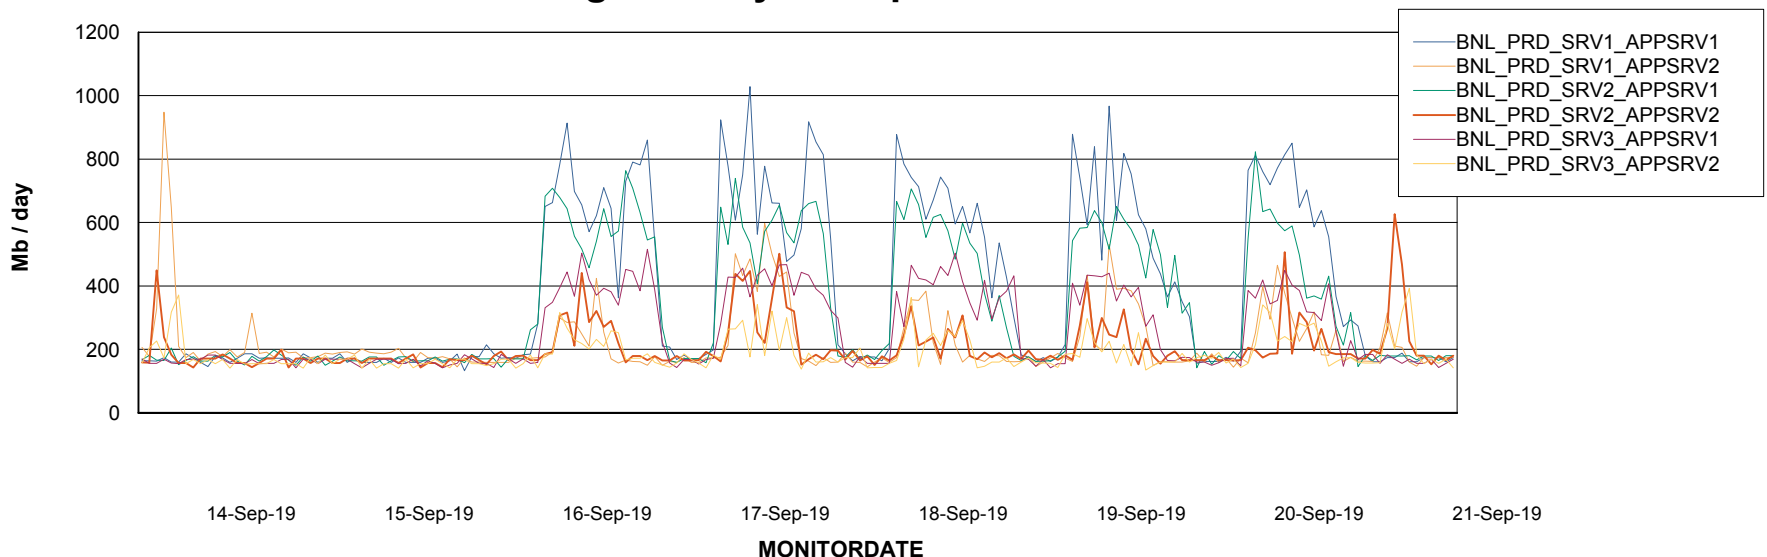

Weekly SLA Customer Report

Customer BNL_Production
 Database ID 83

Database Tablespace BNLDB_Production

Date	Tablespace Name	Filesize (Gb)	Usedsize (Gb)	Percentage free
21-Sep-19	ABSDATA	106	77	27
	INDX	320	273	15
20-Sep-19	ABSDATA	106	77	27
	INDX	320	273	15
19-Sep-19	ABSDATA	106	77	27
	INDX	320	273	15
18-Sep-19	ABSDATA	106	77	27
	INDX	320	272	15
17-Sep-19	ABSDATA	106	77	27
	INDX	320	271	15
16-Sep-19	ABSDATA	106	77	27
	INDX	320	271	15
15-Sep-19	ABSDATA	106	77	27
	INDX	320	271	15

Standby Database Health BNL_Production

Recovery lag for last 7 days

Weekly SLA Customer Report

Customer BNL_Production
Database ID 83

ABSSolute Application Server Services

Avg memory used per ABS Server Service