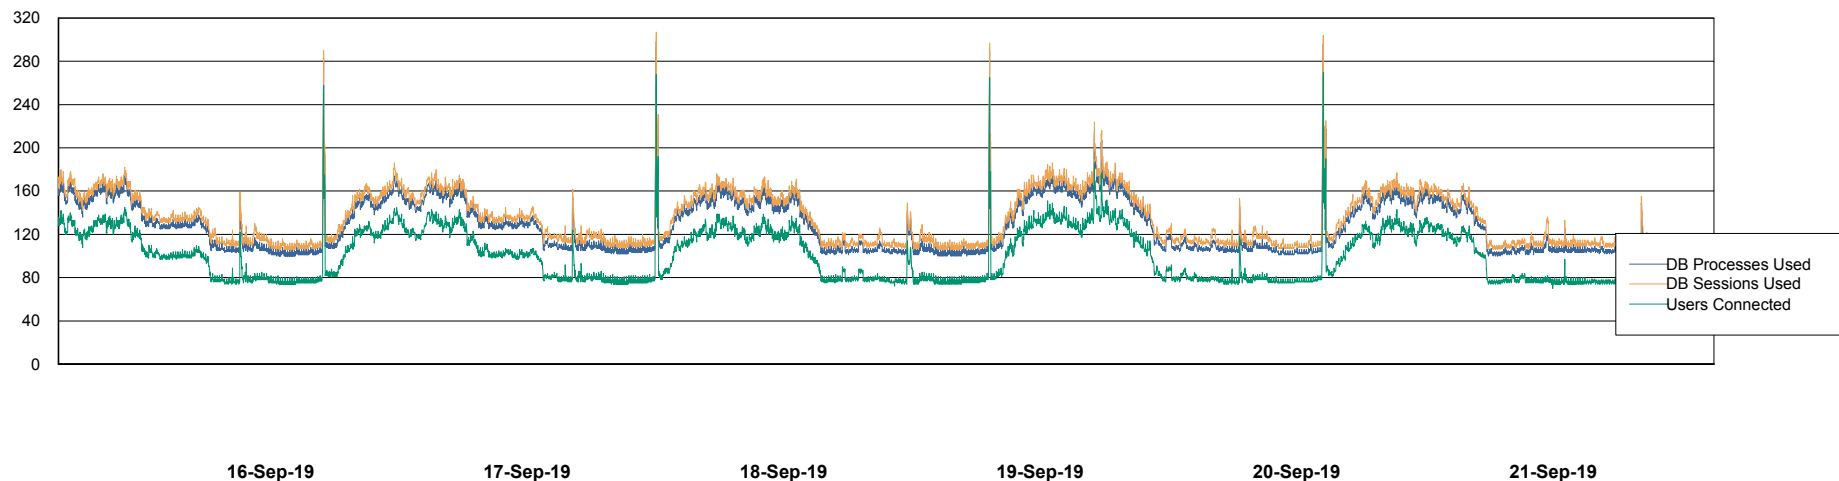

Weekly SLA Customer Report

Customer BNL_Production
Database ID 83

Database Performance BNLDB_FUT_FutureLive

Weekly SLA Customer Report

Customer BNL_Production
Database ID 83

Database Performance BNLDB_FUT_Standby

Weekly SLA Customer Report

Customer BNL_Production
Database ID 83

Database Performance BNLDB_Production

Weekly SLA Customer Report

Customer BNL_Production
Database ID 83

DATABASE SIZE BNLDB_FUT_FutureLive

Database growth over last month