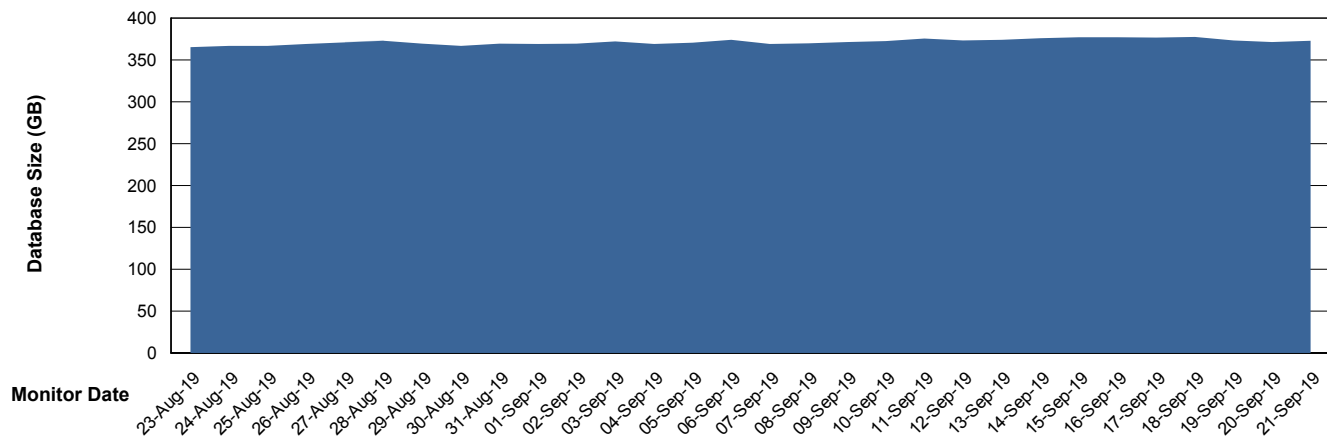

Weekly SLA Customer Report

Customer BNL_Production
Database ID 83

Database Performance BNLDB_FUT_FutureLive

Weekly SLA Customer Report

Customer BNL_Production
Database ID 83

Database Performance BNLDB_FUT_Standby

Weekly SLA Customer Report

Customer BNL_Production
Database ID 83

Database Performance BNLDB_Production

Weekly SLA Customer Report

Customer BNL_Production
Database ID 83

DATABASE SIZE BNLDB_FUT_FutureLive

Database growth over last month

DATABASE SIZE BNLDB_Production

Database growth over last month

Weekly SLA Customer Report

Customer BNL_Production
Database ID 83

Database Tablespace BNLDB_FUT_FutureLive

Date	Tablespace Name	Filesize (Gb)	Usedsize (Gb)	Percentage free
21-Sep-19	ABSDATA	90	70	22
	INDX	162	130	20
20-Sep-19	ABSDATA	90	70	22
	INDX	162	130	20
19-Sep-19	ABSDATA	90	70	22
	INDX	162	130	20
18-Sep-19	ABSDATA	90	70	22
	INDX	162	130	20
17-Sep-19	ABSDATA	90	70	22
	INDX	162	130	20
16-Sep-19	ABSDATA	90	70	22
	INDX	162	130	20
15-Sep-19	ABSDATA	90	70	22
	INDX	162	130	20