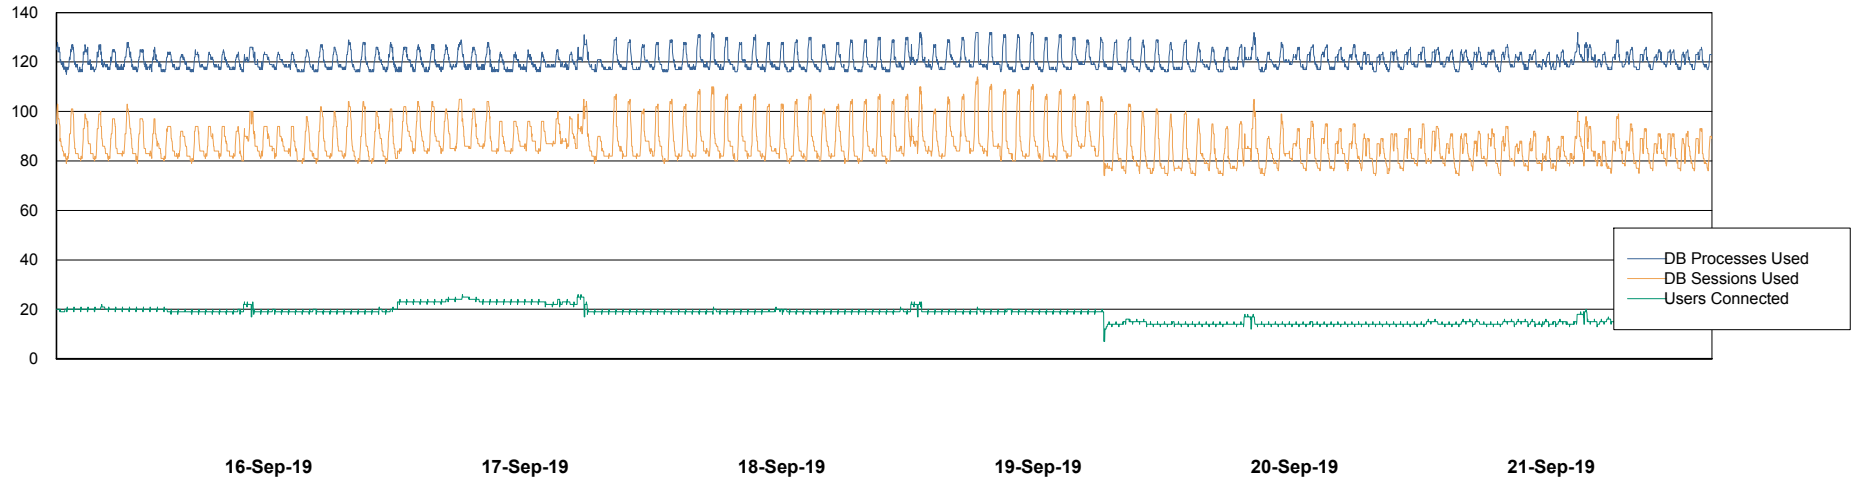

Database Performance BNLDB_FUT_FutureLive