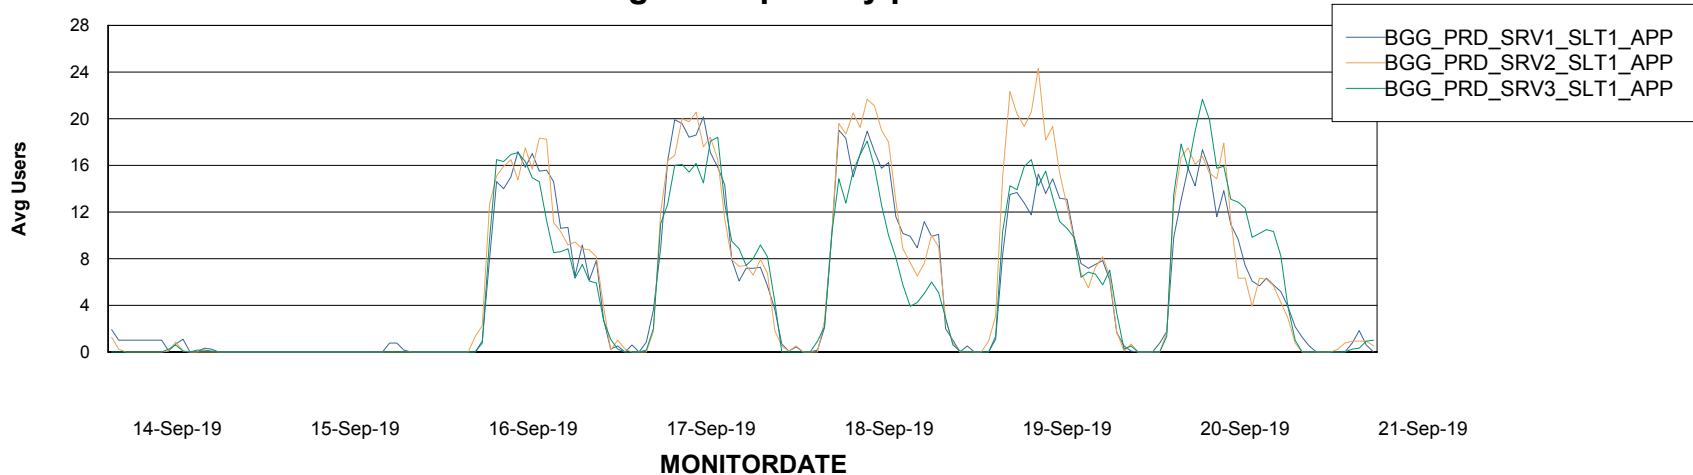

Avg users per day per ABS server