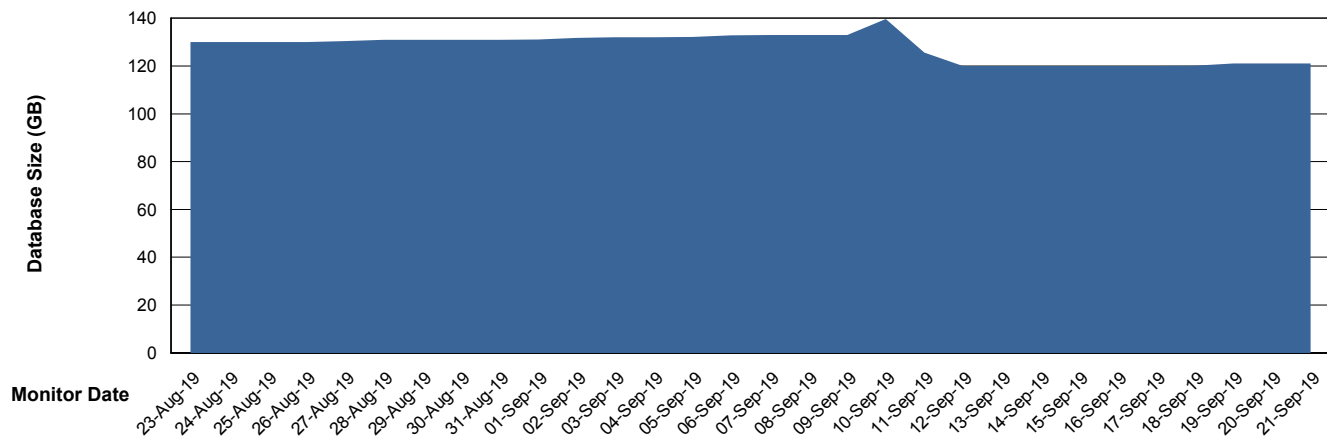

DATABASE SIZE BGGDB_Production

Database growth over last month