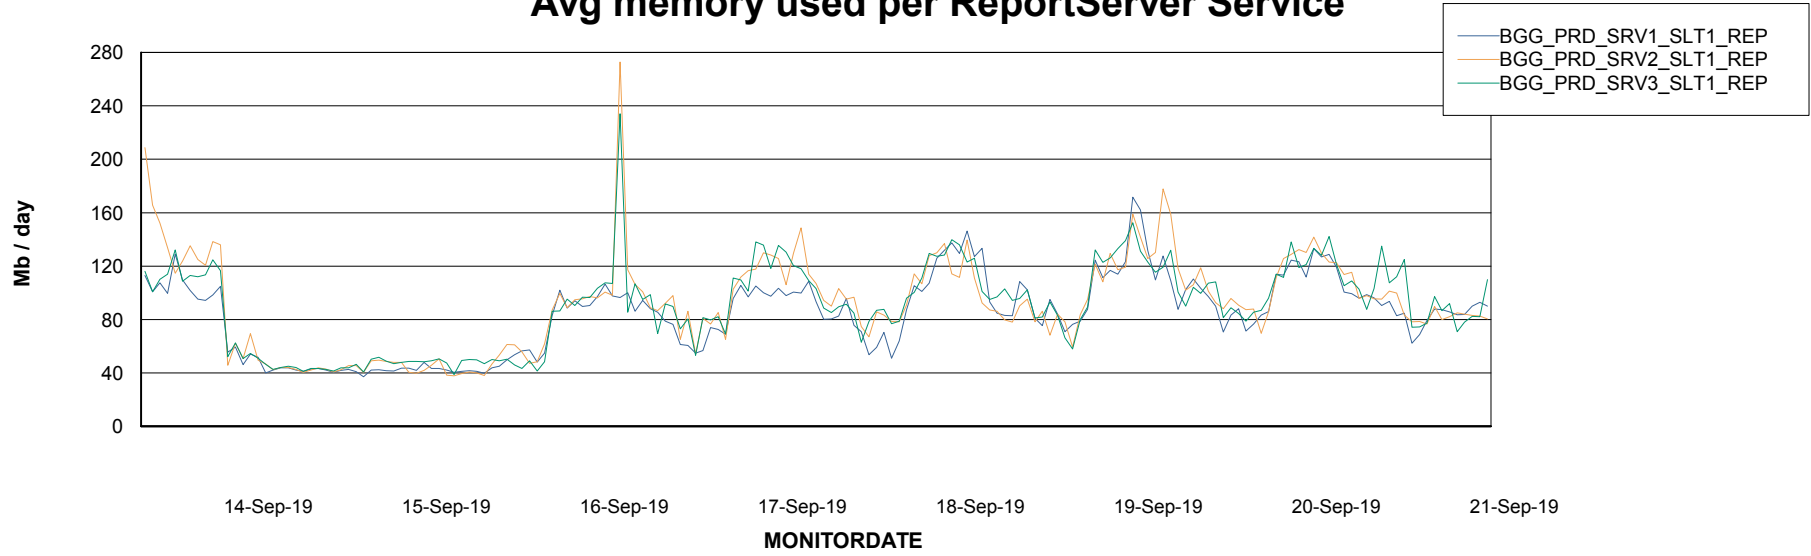

Avg memory used per ABS Server Service

Avg users per day per ABS server

Weekly SLA Customer Report

Customer BGG_Production
Database ID 58

ABSSolute Application ReportServer Services

Avg memory used per ReportServer Service