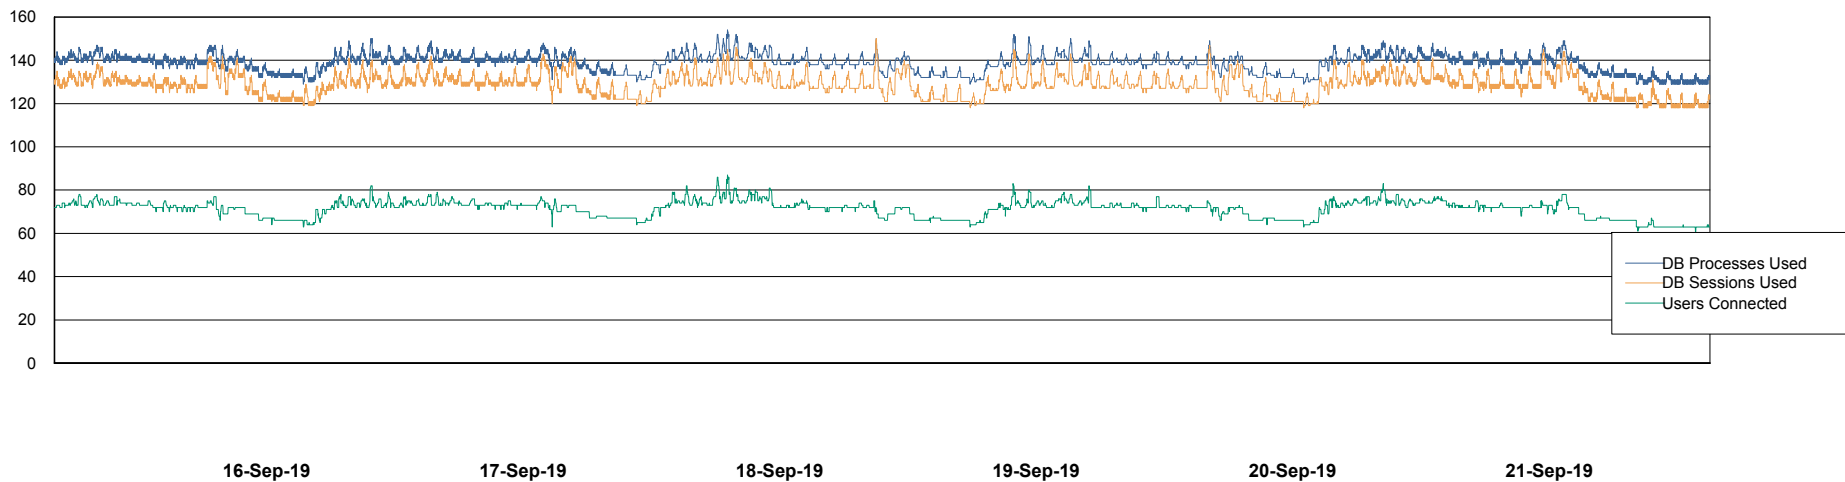

Weekly SLA Customer Report

Customer BGG_Production
Database ID 58

Database Performance BGGDB_BI

Weekly SLA Customer Report

Customer BGG_Production
Database ID 58

Database Performance BGGDB_Production

Weekly SLA Customer Report