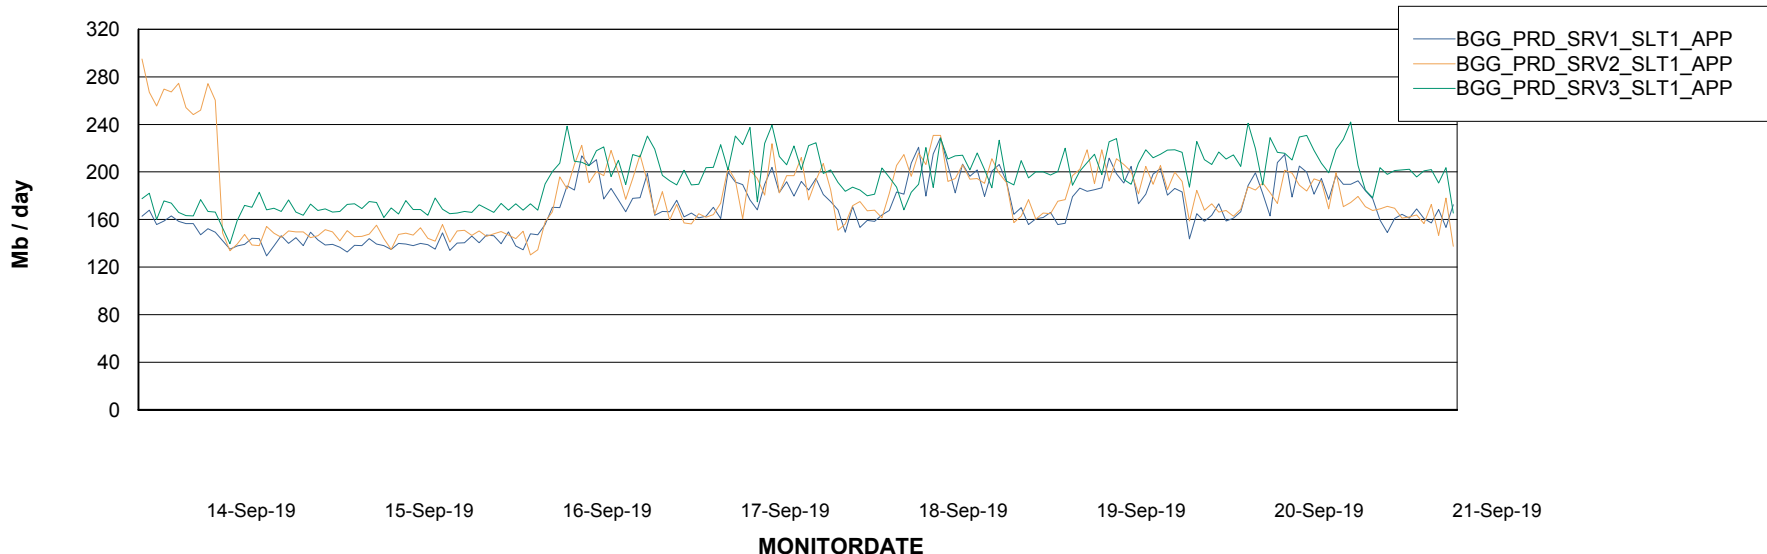

ABSSolute Application Server Services

Avg memory used per ABS Server Service