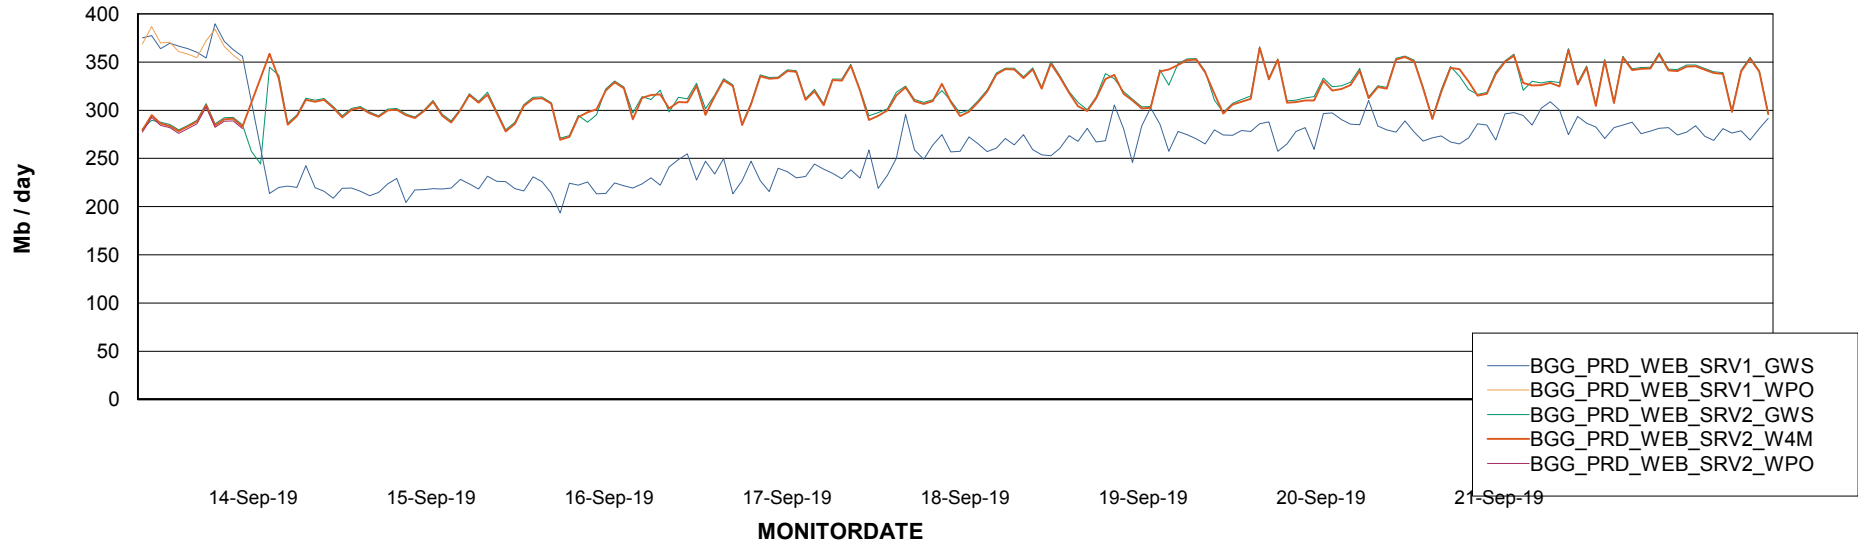

ABSolute Web Component Services

Avg memory used per ABS Web component