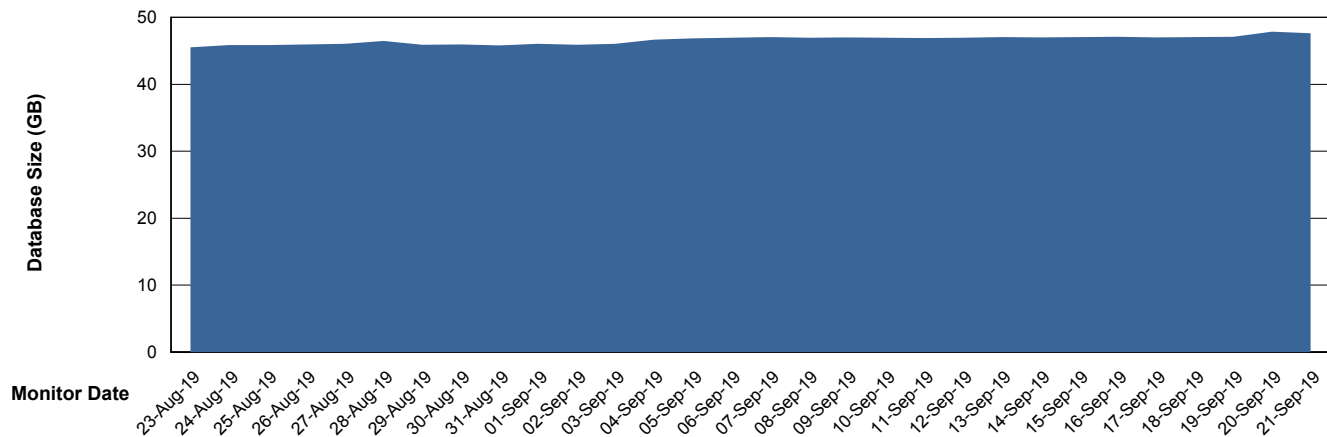

Customer BGG_Production
Database ID 58

Database Performance BGGDB_Standby

Weekly SLA Customer Report

Customer BGG_Production
Database ID 58

DATABASE SIZE BGGDB_BI

Database growth over last month

DATABASE SIZE BGGDB_Production

Database growth over last month

Weekly SLA Customer Report

Customer BGG_Production
Database ID 58

Database Tablespace BGGDB_BI

Date	Tablespace Name	Filesize (Gb)	Usedsize (Gb)	Percentage free
21-Sep-19	ABSDATA	28	22	21
	INDX	28	24	14
20-Sep-19	ABSDATA	28	22	21
	INDX	28	24	14
19-Sep-19	ABSDATA	28	22	21
	INDX	28	24	14
18-Sep-19	ABSDATA	28	22	21
	INDX	28	23	18
17-Sep-19	ABSDATA	28	22	21
	INDX	28	23	18
16-Sep-19	ABSDATA	28	22	21
	INDX	28	23	18
15-Sep-19	ABSDATA	28	22	21
	INDX	28	23	18