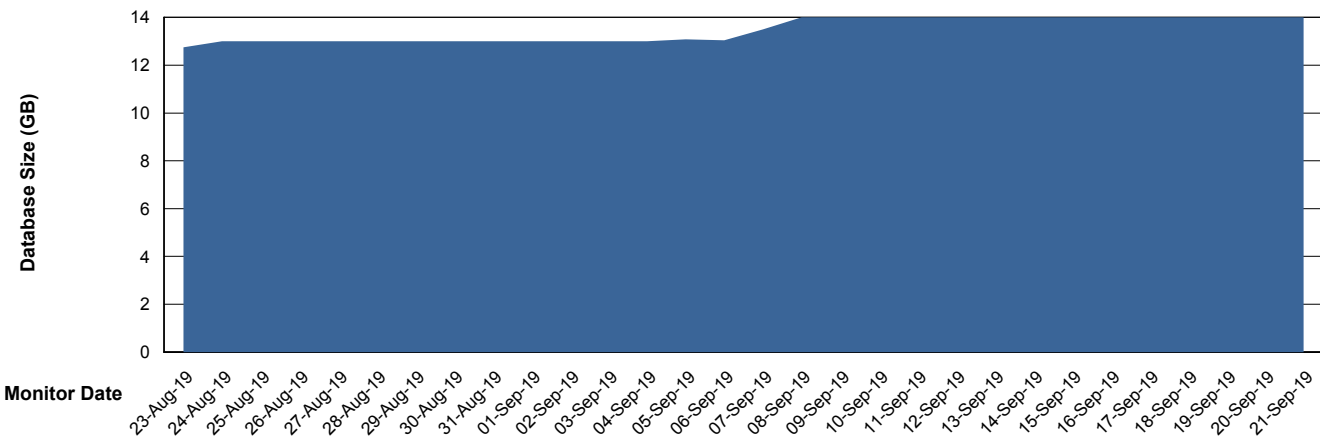

DATABASE SIZE BCMDB_ABS1 Production Database

Database growth over last month

Database Tablespace BCMDB_ABS1 Production Database

Date	Tablespace Name	Filesize (Gb)	Usedsize (Gb)	Percentage free
21-Sep-19	ABSDATA	4	3	25
	INDX	8	6	25
20-Sep-19	ABSDATA	4	3	25
	INDX	8	6	25
19-Sep-19	ABSDATA	4	3	25
	INDX	8	6	25
18-Sep-19	ABSDATA	4	3	25
	INDX	8	6	25
17-Sep-19	ABSDATA	4	3	25
	INDX	8	6	25
16-Sep-19	ABSDATA	4	3	25
	INDX	8	6	25
15-Sep-19	ABSDATA	4	3	25
	INDX	8	6	25