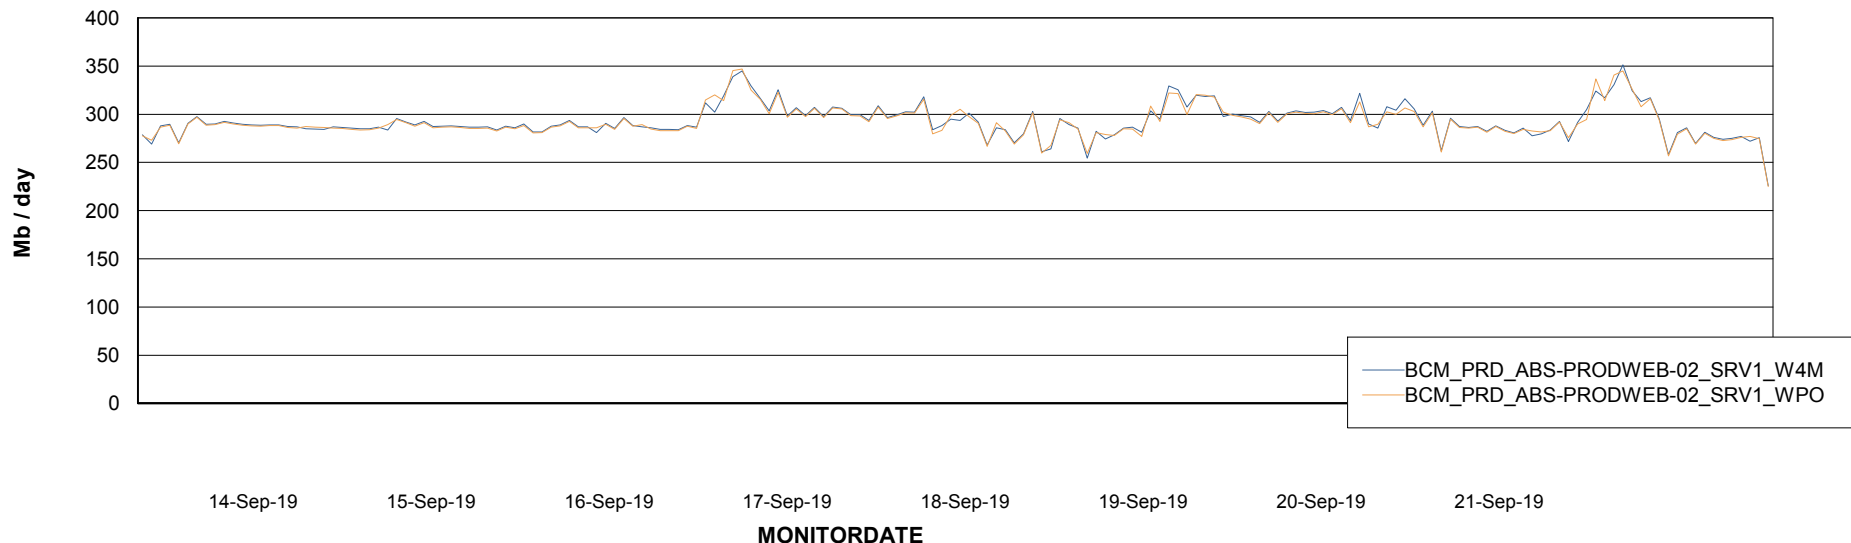

ABSSolute Web Component Services

Avg memory used per ABS Web component