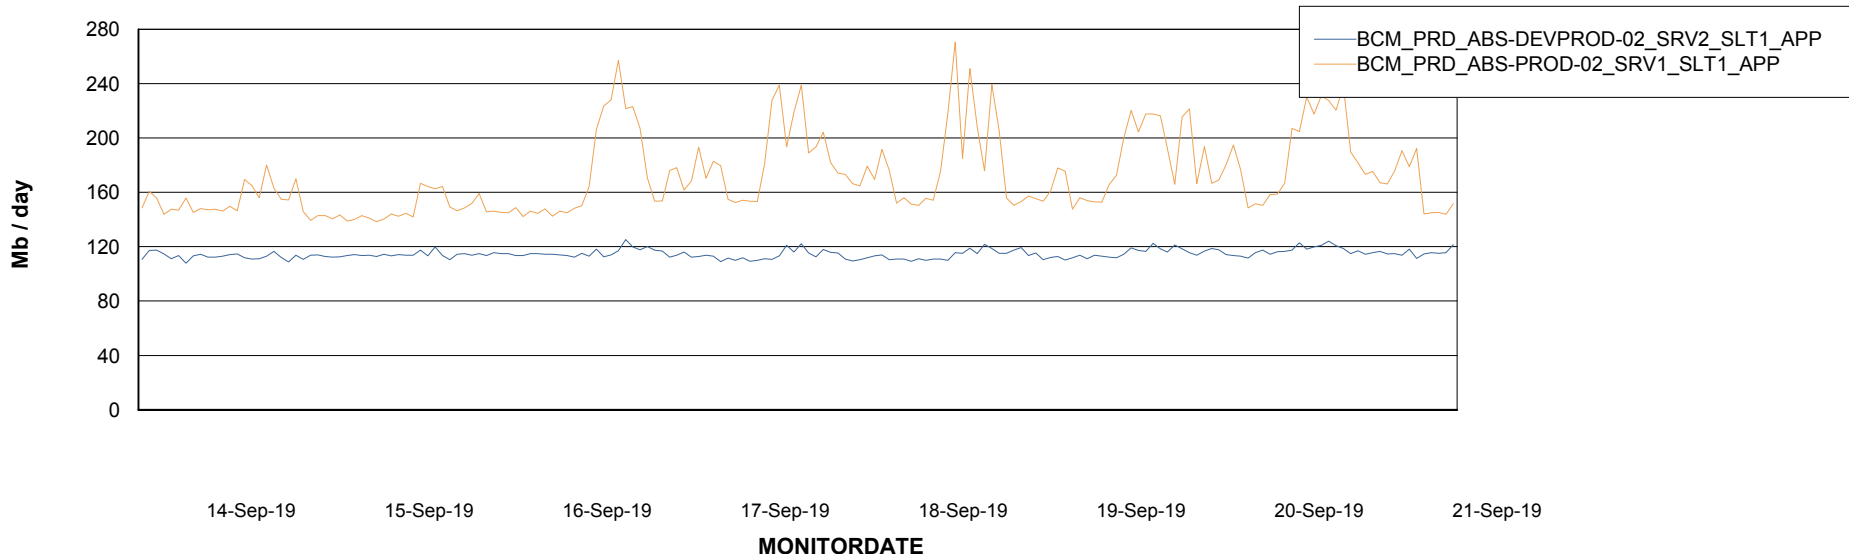

ABSSolute Application Server Services

Avg memory used per ABS Server Service