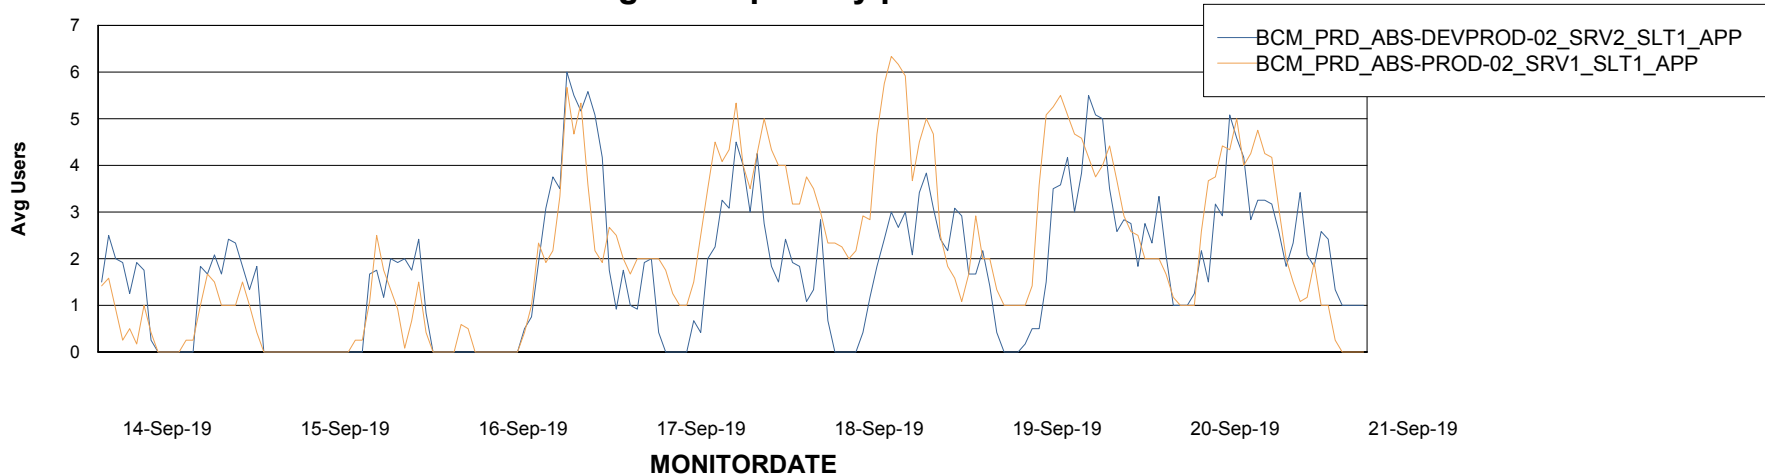

Avg users per day per ABS server