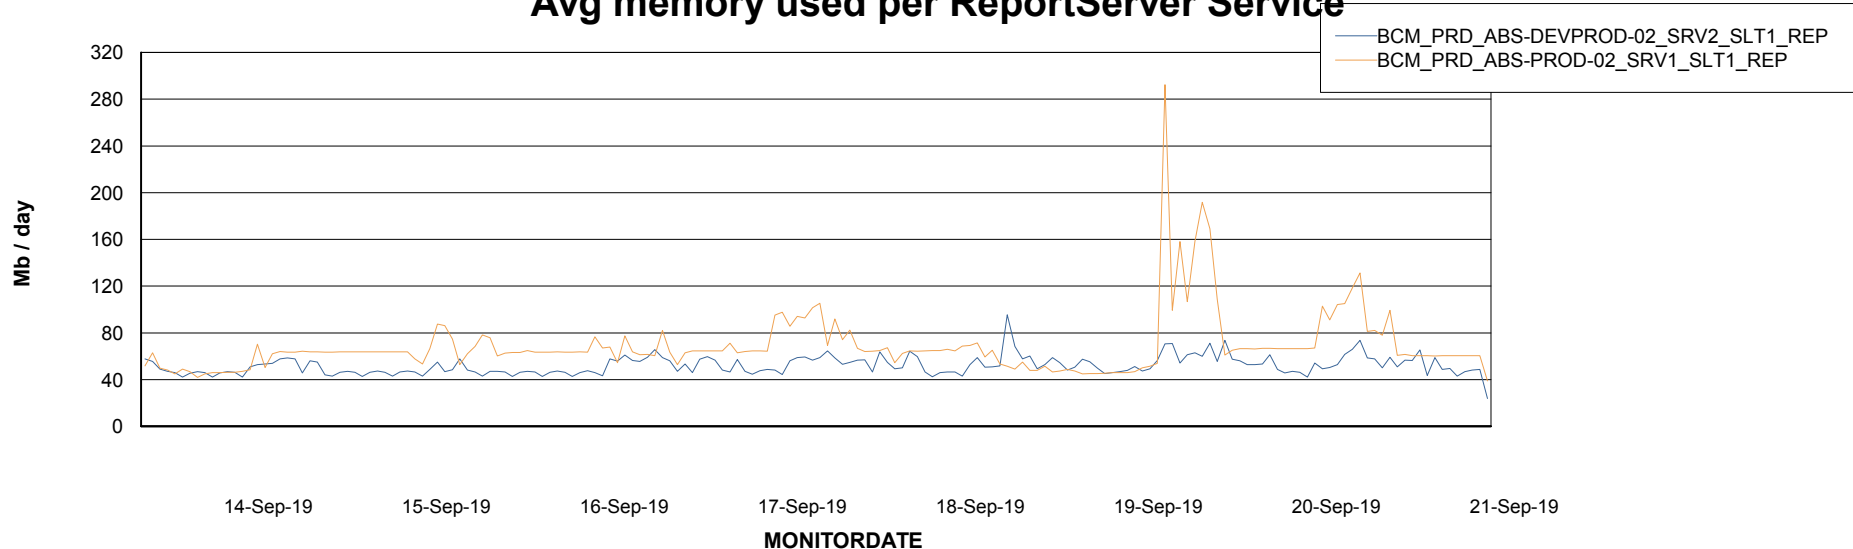

ABSSolute Application ReportServer Services

Avg memory used per ReportServer Service