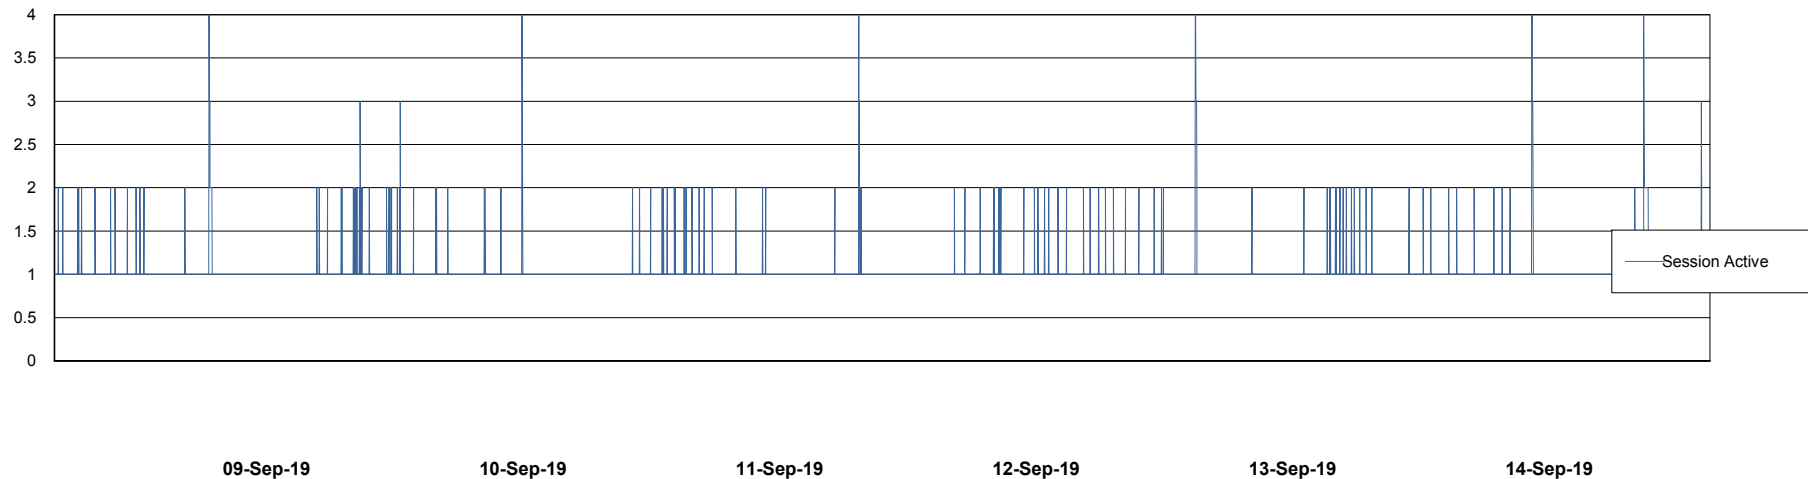

Harddisk Usage WBL_PRD_ORACLE2

	Free disk space on c: (%)	Total disk space on c: (Gb)	Free disk space on d: (%)	Total disk space on d: (Gb)	Free disk space on e: (%)	Total disk space on e: (Gb)	Free disk space on f: (%)	Total disk space on f: (Gb)
14-Sep-19	71	120	87	200	87	200	95	200
13-Sep-19	71	120	87	200	87	200	95	200
12-Sep-19	71	120	87	200	87	200	95	200
11-Sep-19	71	120	87	200	87	200	96	200
10-Sep-19	71	120	87	200	87	200	96	200
09-Sep-19	71	120	87	200	87	200	96	200
08-Sep-19	71	120	87	200	87	200	96	200

Weekly SLA Customer Report

Customer WBL_Production
Database ID 40

Database Performance WBLDB_Production

Weekly SLA Customer Report

Customer WBL_Production
Database ID 40

Database Performance WBLDB_Standby

Weekly SLA Customer Report