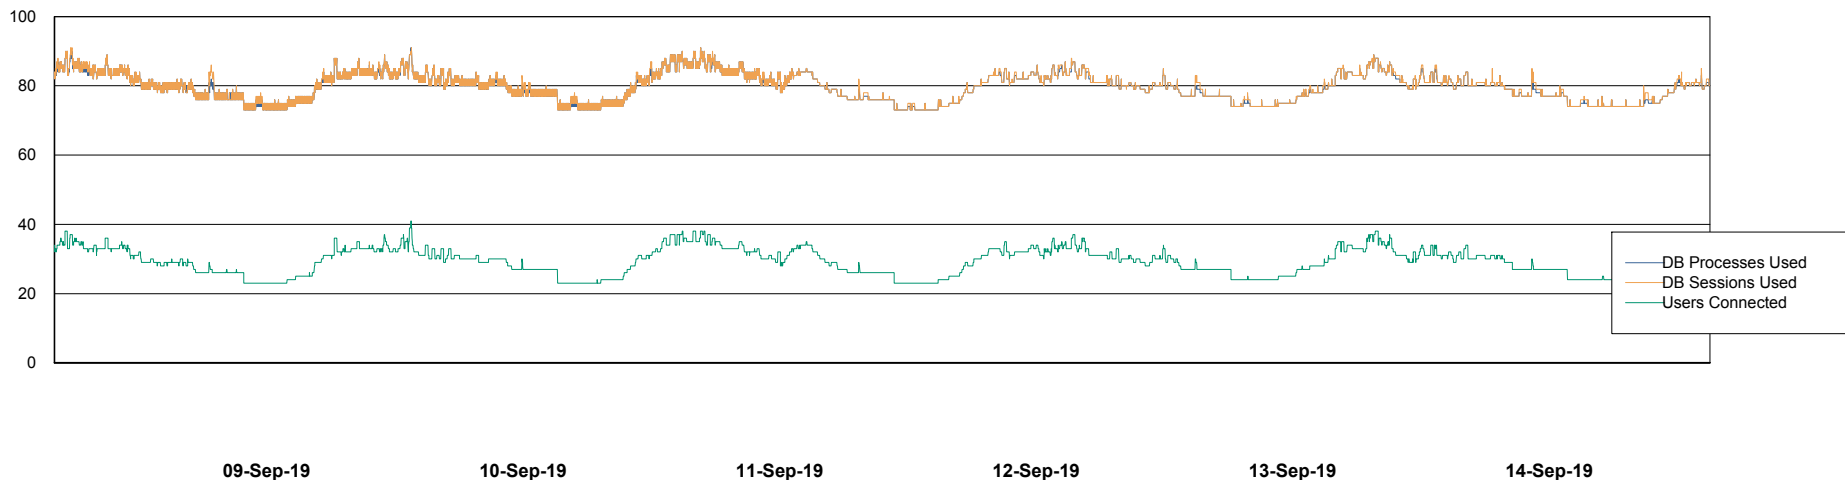

Harddisk Usage WBL_PRD_ORACLE2

	Free disk space on c: (%)	Total disk space on c: (Gb)	Free disk space on d: (%)	Total disk space on d: (Gb)	Free disk space on e: (%)	Total disk space on e: (Gb)	Free disk space on f: (%)	Total disk space on f: (Gb)
14-Sep-19	71	120	87	200	87	200	95	200
13-Sep-19	71	120	87	200	87	200	95	200
12-Sep-19	71	120	87	200	87	200	95	200
11-Sep-19	71	120	87	200	87	200	96	200
10-Sep-19	71	120	87	200	87	200	96	200
09-Sep-19	71	120	87	200	87	200	96	200
08-Sep-19	71	120	87	200	87	200	96	200

Weekly SLA Customer Report

Customer WBL_Production
Database ID 40

Database Performance WBLDB_Production

Weekly SLA Customer Report

Customer WBL_Production
Database ID 40

Database Performance WBLDB_Standby

Weekly SLA Customer Report