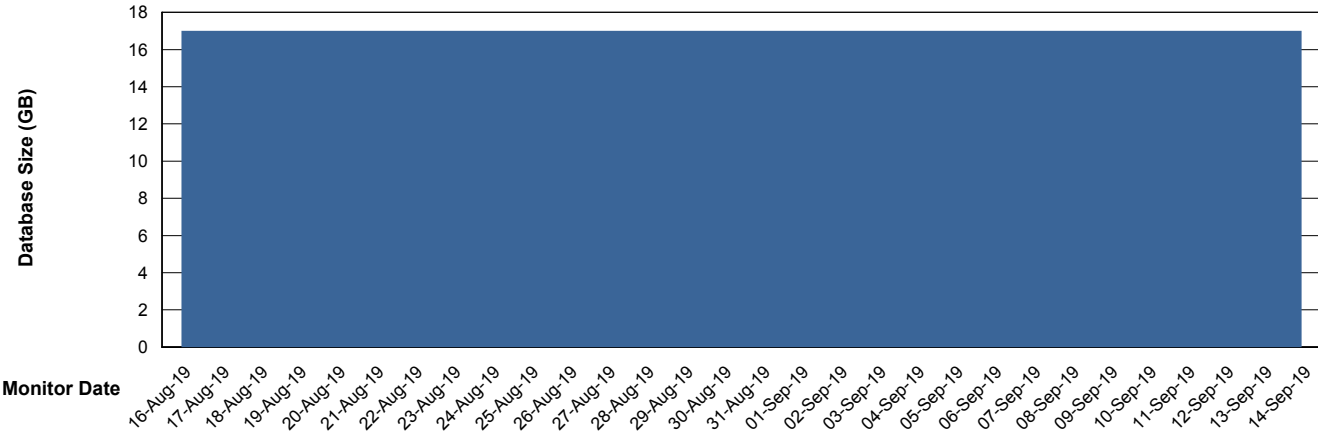

Weekly SLA Customer Report

Customer WBL_Production
Database ID 40

Database Performance WBLDB_Production

Weekly SLA Customer Report

Customer WBL_Production
Database ID 40

Database Performance WBLDB_Standby

Weekly SLA Customer Report

Customer WBL_Production
 Database ID 40

DATABASE SIZE WBLDB_Production

Database growth over last month

Database Tablespace WBLDB_Production

Date	Tablespace Name	Filesize (Gb)	Usedsize (Gb)	Percentage free
14-Sep-19	ABSDATA	9	6	33
	INDX	12	9	25
13-Sep-19	ABSDATA	9	6	33
	INDX	12	9	25
12-Sep-19	ABSDATA	9	6	33
	INDX	12	9	25
11-Sep-19	ABSDATA	9	6	33
	INDX	12	9	25
10-Sep-19	ABSDATA	9	6	33
	INDX	12	9	25
09-Sep-19	ABSDATA	9	6	33
	INDX	12	9	25
08-Sep-19	ABSDATA	9	6	33
	INDX	12	9	25