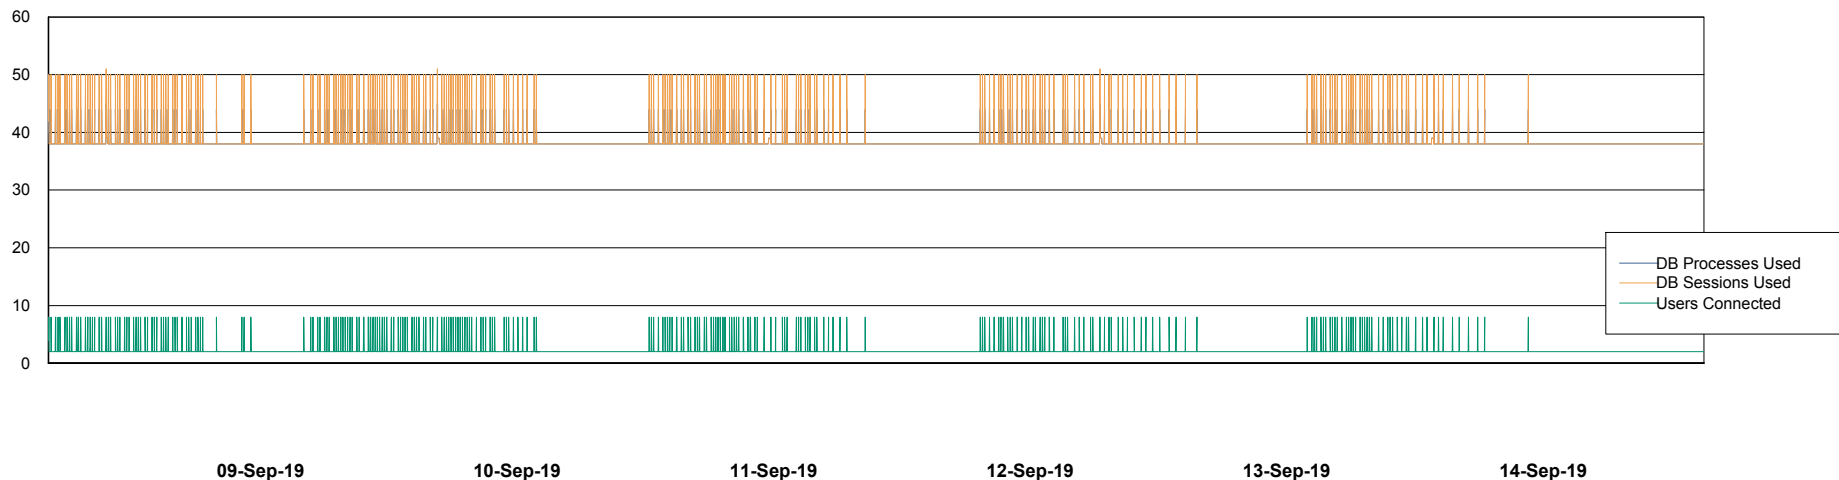

Database Performance VOSDB_Standby