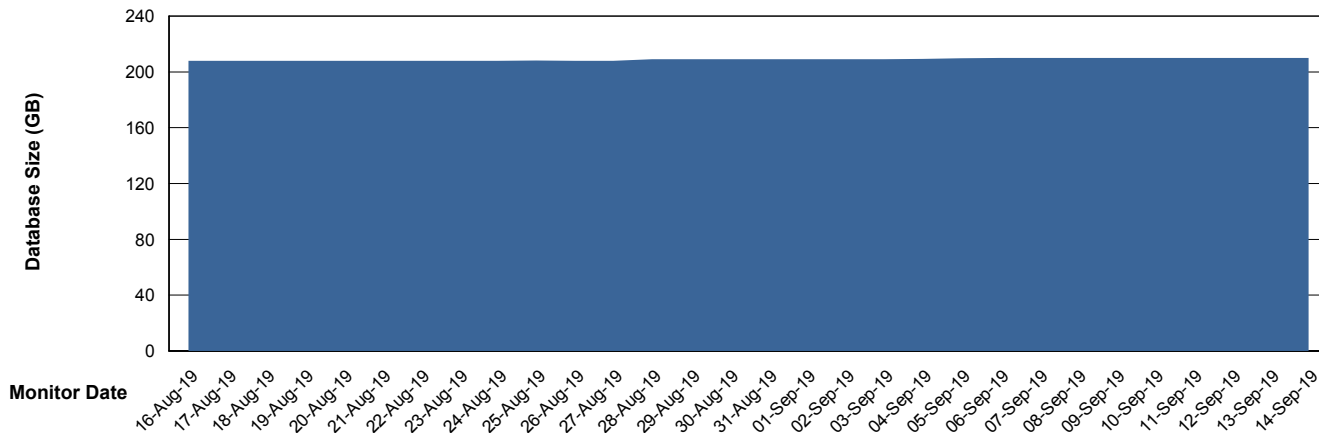

DATABASE SIZE VOSDB_Production

Database growth over last month