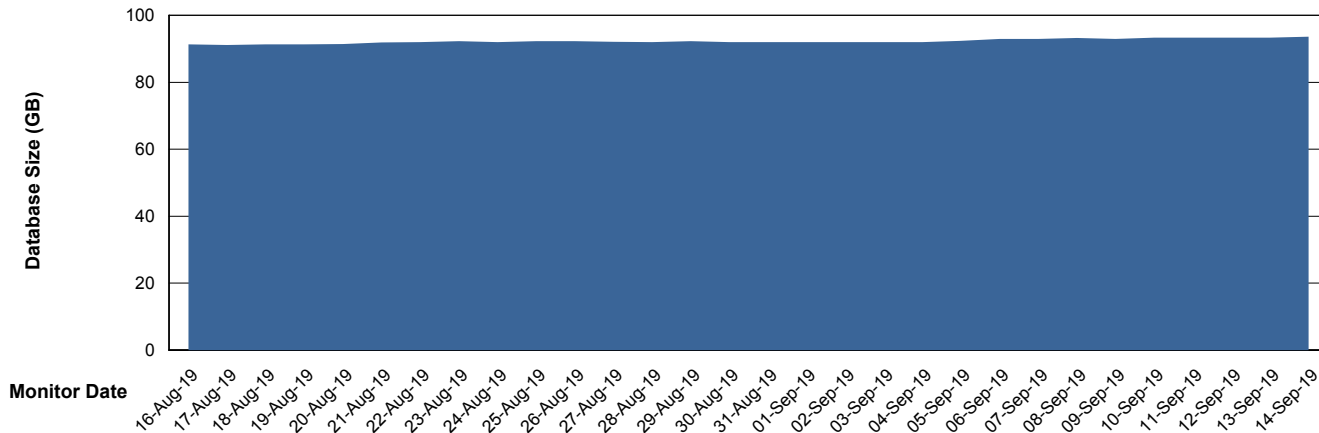

DATABASE SIZE VOSBIDB_Production

Database growth over last month