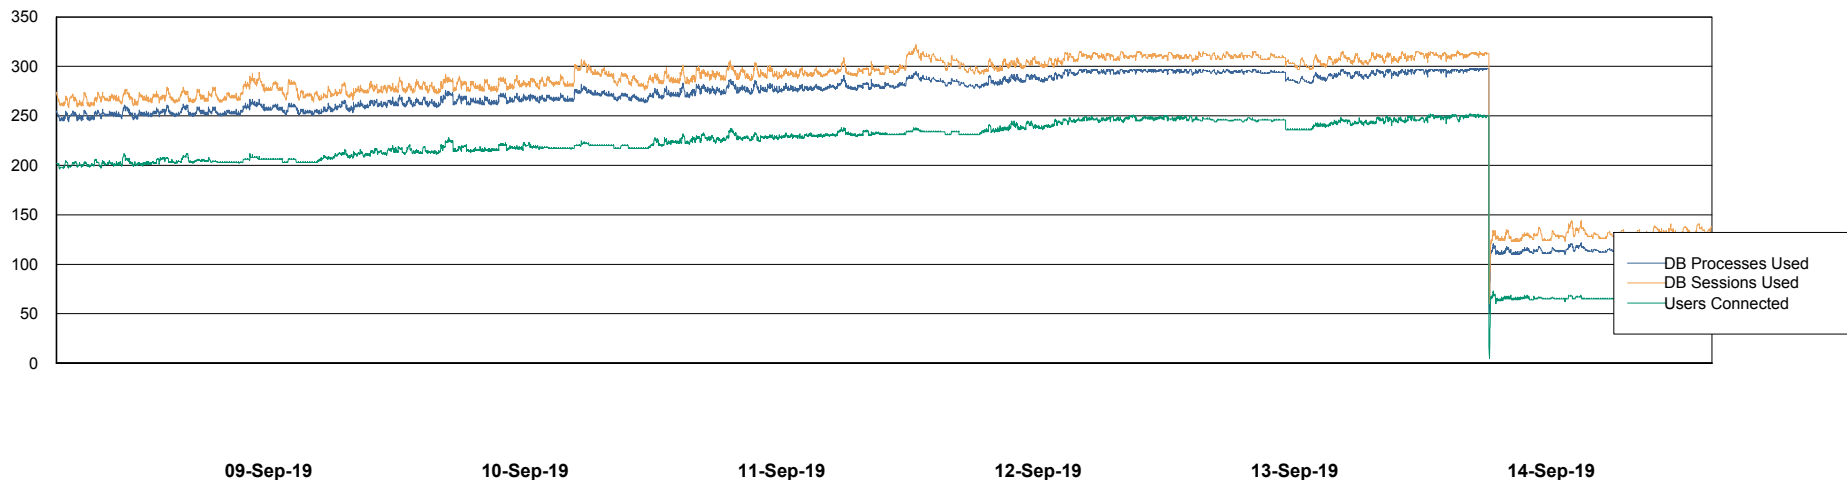

Database Performance VOSDB_Production