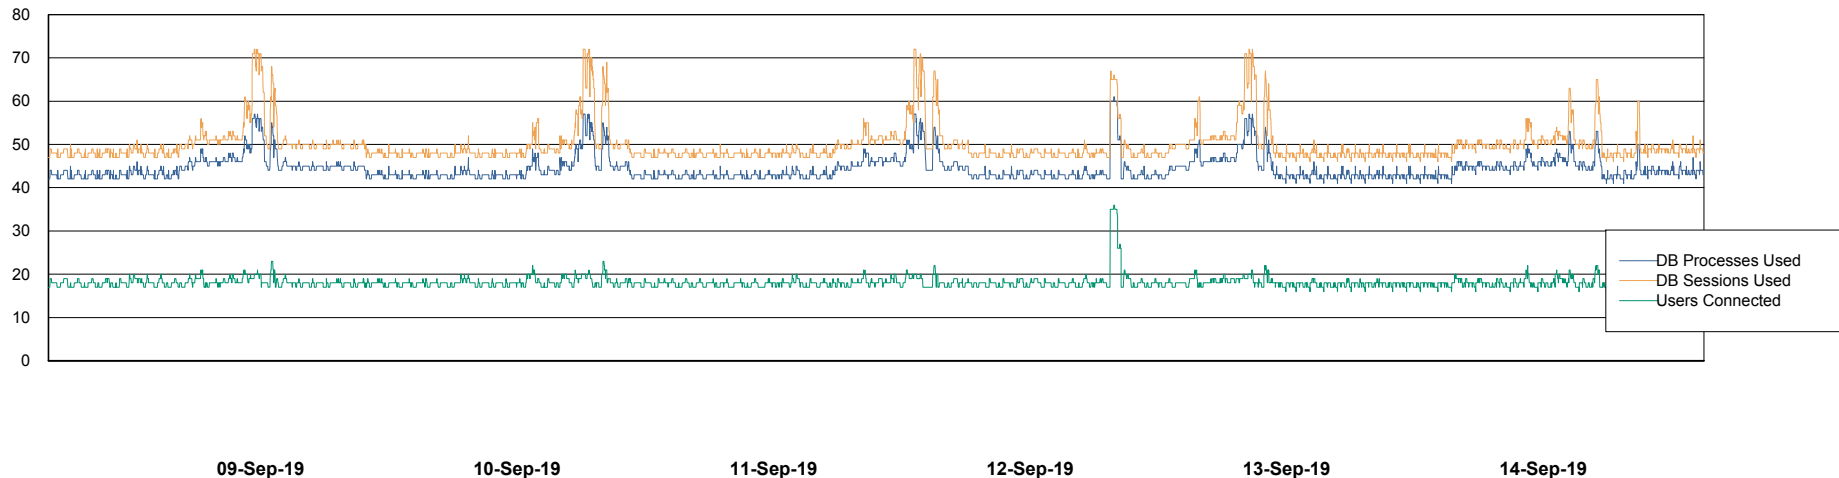

Database Performance VOSBIDB_Production