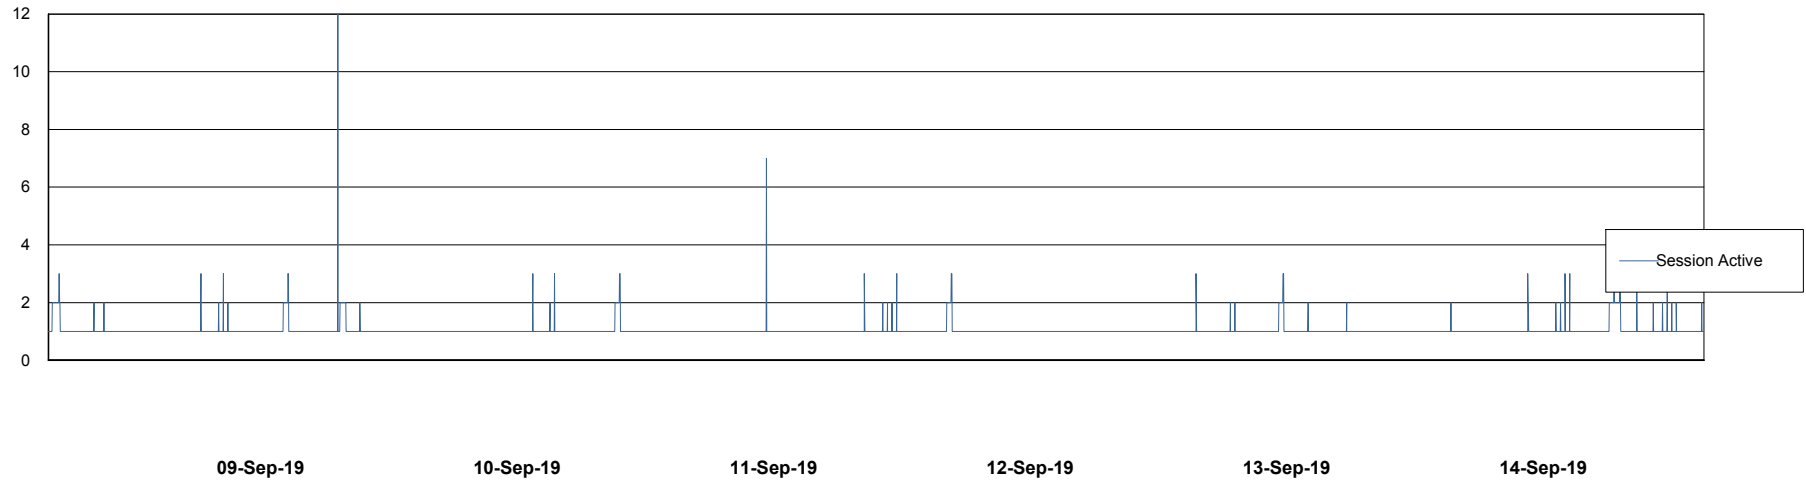

Weekly SLA Customer Report

Customer VEN_Production
Database ID 35

Database Performance ABSVEN06 Primary DB 2019

Weekly SLA Customer Report

Customer VEN_Production
Database ID 35

Database Performance ABSVEN07 Standby DB 2019

Weekly SLA Customer Report

Customer VEN_Production
Database ID 35

Database Performance VENDB_BI

Weekly SLA Customer Report

Customer VEN_Production
Database ID 35

DATABASE SIZE ABSVEN06 Primary DB 2019

Database growth over last month