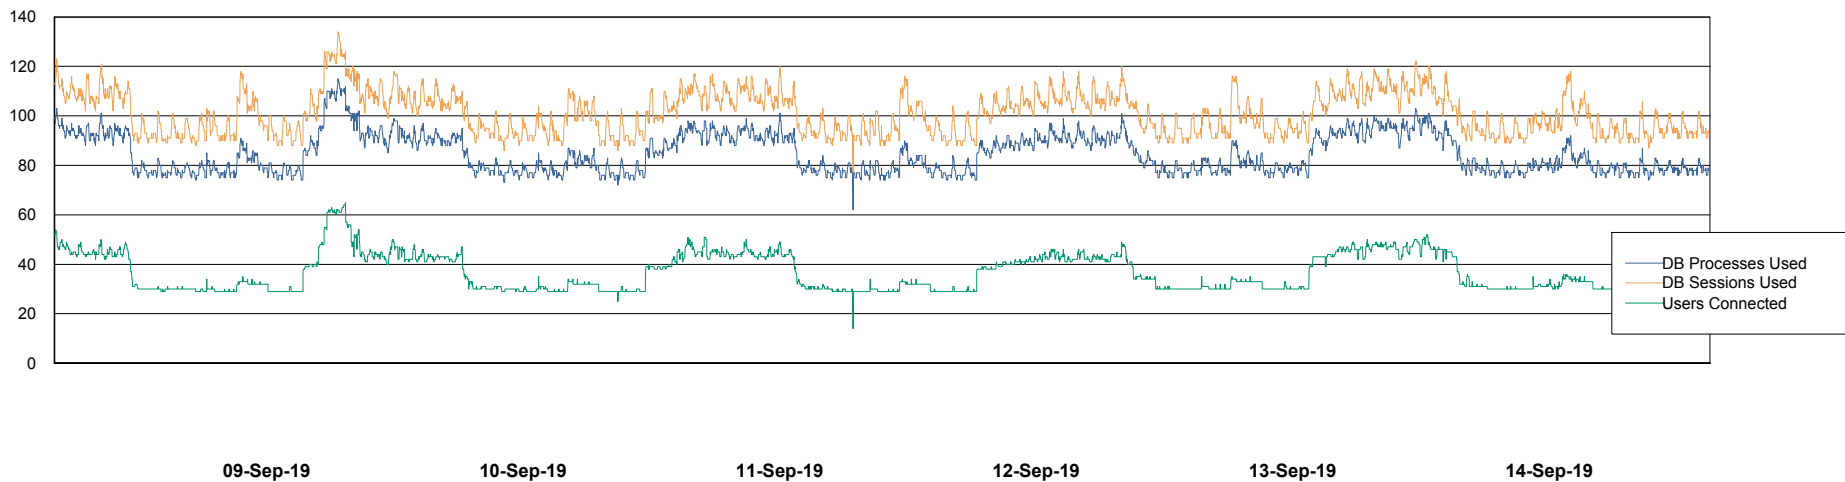

Weekly SLA Customer Report

Customer VEN_Production
Database ID 35

Harddisk Usage VEN_PRD_DB_BI

| | Free disk space on c: (%) | Total disk space on c: (Gb) | Free disk space on d: (%) | Total disk space on d: (Gb) |
|-----------|---------------------------|-----------------------------|---------------------------|-----------------------------|
| 14-Sep-19 | 52 | 102 | 61 | 601 |
| 13-Sep-19 | 52 | 102 | 61 | 601 |
| 12-Sep-19 | 52 | 102 | 61 | 601 |
| 11-Sep-19 | 52 | 102 | 61 | 601 |
| 10-Sep-19 | 52 | 102 | 61 | 601 |
| 09-Sep-19 | 52 | 102 | 61 | 601 |
| 08-Sep-19 | 53 | 102 | 61 | 601 |

Weekly SLA Customer Report

Customer VEN_Production
Database ID 35

Database Performance ABSVEN06 Primary DB 2019

Weekly SLA Customer Report

Customer VEN_Production
Database ID 35

Database Performance ABSVEN07 Standby DB 2019