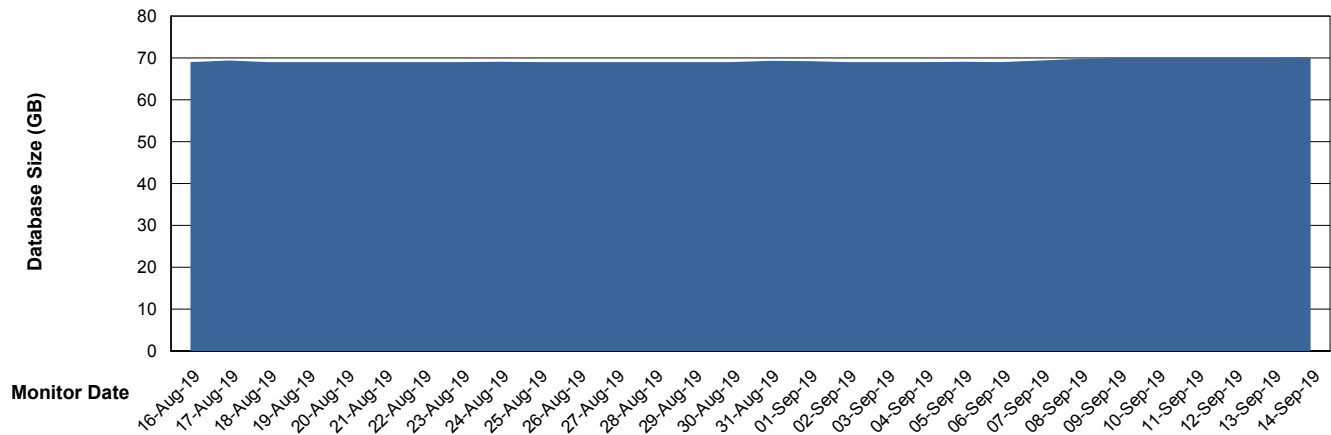

DATABASE SIZE VENDB_BI

Database growth over last month