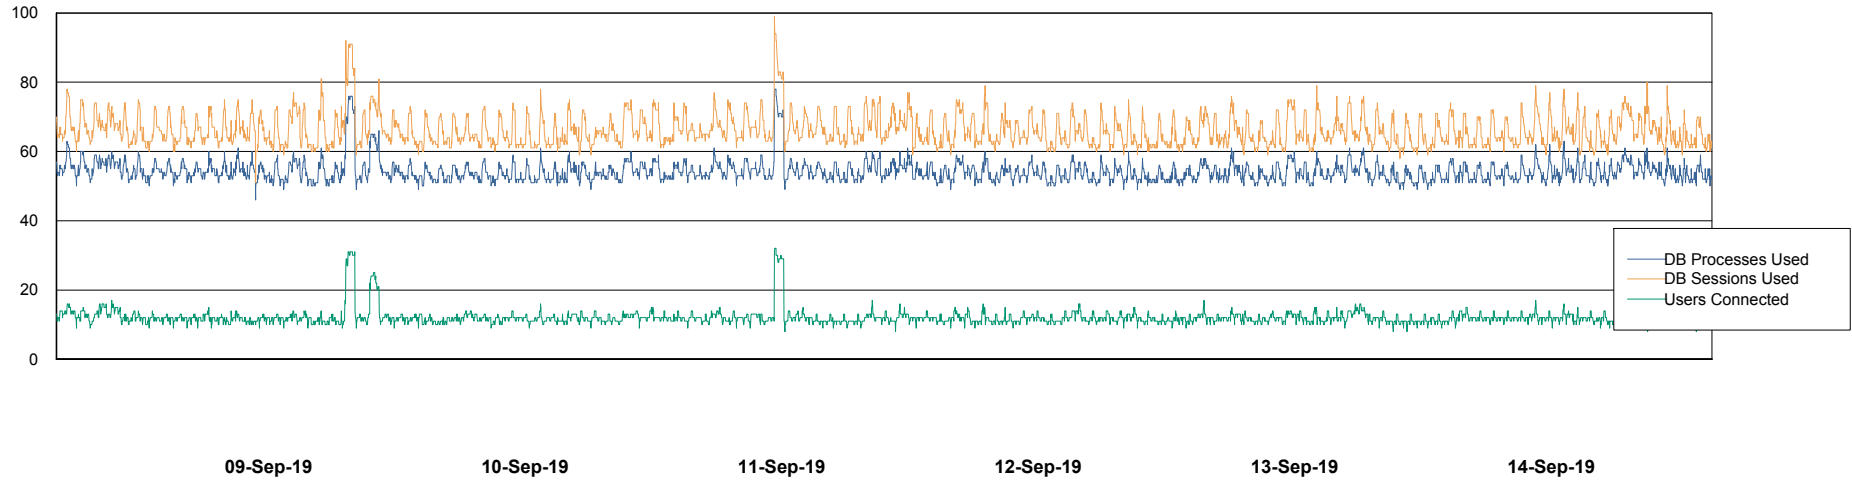

Database Performance VENDB_BI