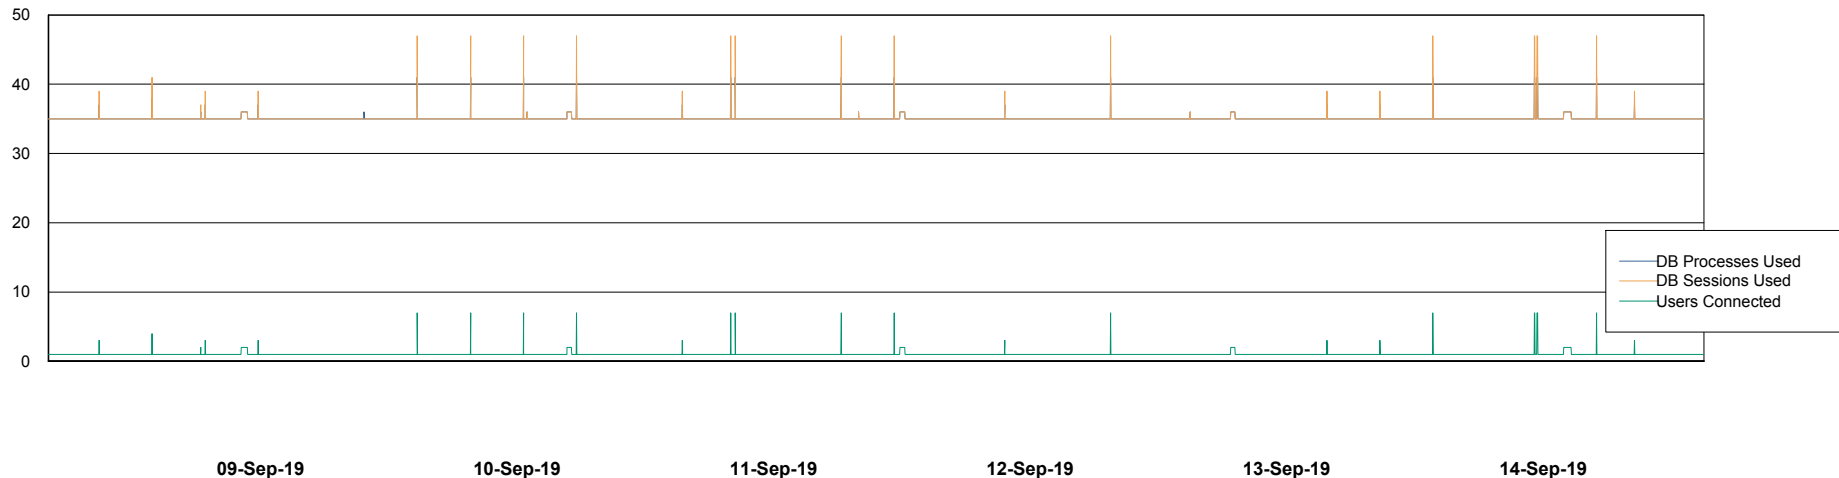

Weekly SLA Customer Report

Customer VEN_Production
Database ID 35

Database Performance ABSVEN06 Primary DB 2019

Weekly SLA Customer Report

Customer VEN_Production
Database ID 35

Database Performance ABSVEN07 Standby DB 2019