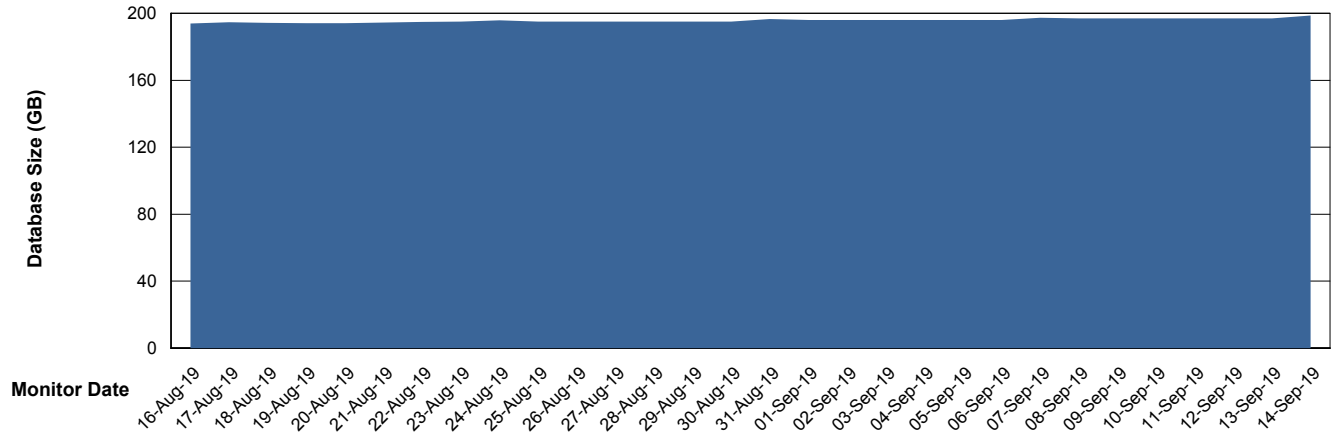

Weekly SLA Customer Report

Customer VEN_Production
Database ID 35

Database Performance VENDB_BI

Weekly SLA Customer Report

Customer VEN_Production
Database ID 35

DATABASE SIZE ABSVEN06 Primary DB 2019

Database growth over last month