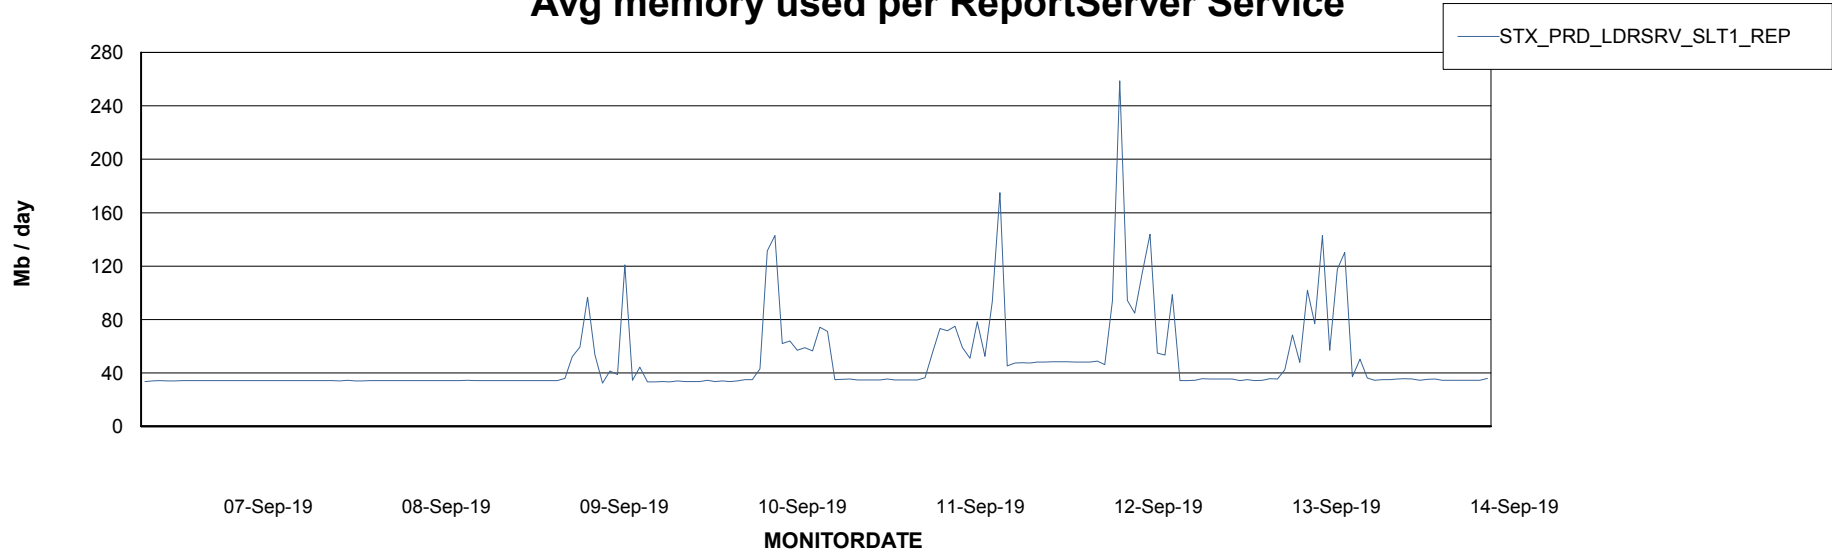

ABSSolute Application ReportServer Services

Avg memory used per ReportServer Service