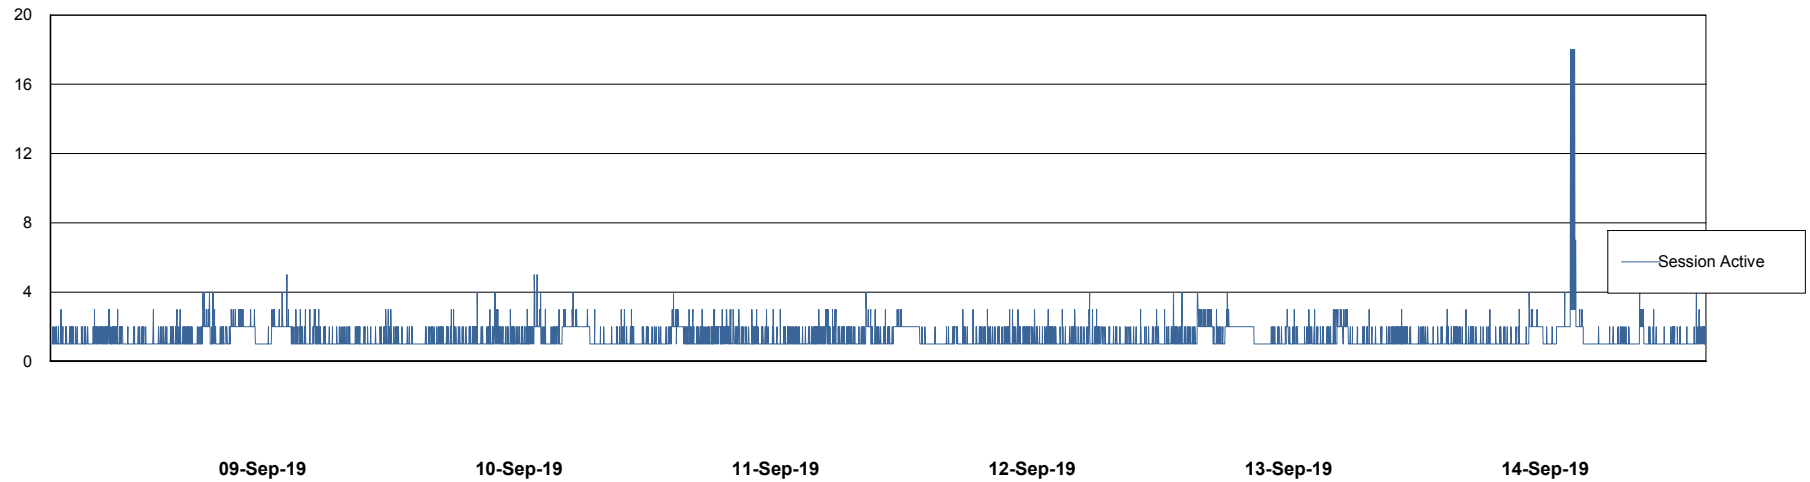

Weekly SLA Customer Report

Customer STK_Production
Database ID 82

Harddisk Usage STK_STAABSDB2 Standby DB Server

	Free disk space on c: (%)	Total disk space on c: (Gb)	Free disk space on d: (%)	Total disk space on d: (Gb)	Free disk space on e: (%)	Total disk space on e: (Gb)
14-Sep-19	72	99	48	350	28	1,000
13-Sep-19	72	99	48	350	28	1,000
12-Sep-19	72	99	48	350	28	1,000
11-Sep-19	72	99	48	350	28	1,000
10-Sep-19	72	99	47	350	28	1,000
09-Sep-19	72	99	48	350	28	1,000
08-Sep-19	72	99	48	350	28	1,000

Weekly SLA Customer Report

Customer STK_Production
Database ID 82

Database Performance STKDB_ABS1 Production Database

Weekly SLA Customer Report

Customer STK_Production
Database ID 82

Database Performance STKDB_ABS1SB Standby Database