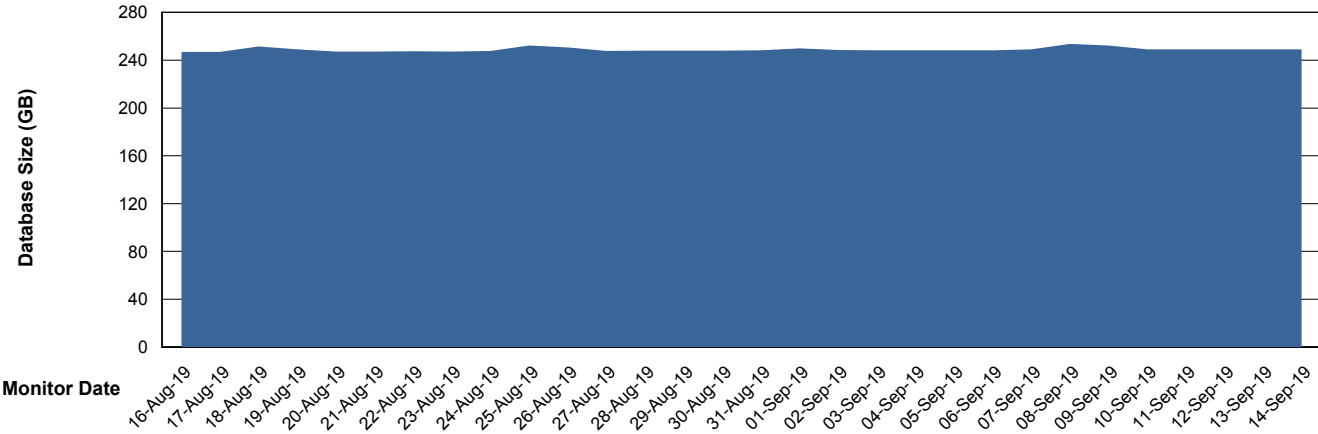

Database growth over last month

Database Tablespace STKDB_ABS1 Production Database

Date	Tablespace Name	Filesize (Gb)	Usedsize (Gb)	Percentage free
14-Sep-19	ABSDATA	177	107	40
	INDX	162	136	16
13-Sep-19	ABSDATA	177	107	40
	INDX	162	136	16
12-Sep-19	ABSDATA	177	107	40
	INDX	162	136	16
11-Sep-19	ABSDATA	177	107	40
	INDX	162	136	16
10-Sep-19	ABSDATA	177	107	40
	INDX	162	136	16
09-Sep-19	ABSDATA	177	107	40
	INDX	162	136	16
08-Sep-19	ABSDATA	177	107	40
	INDX	162	136	16