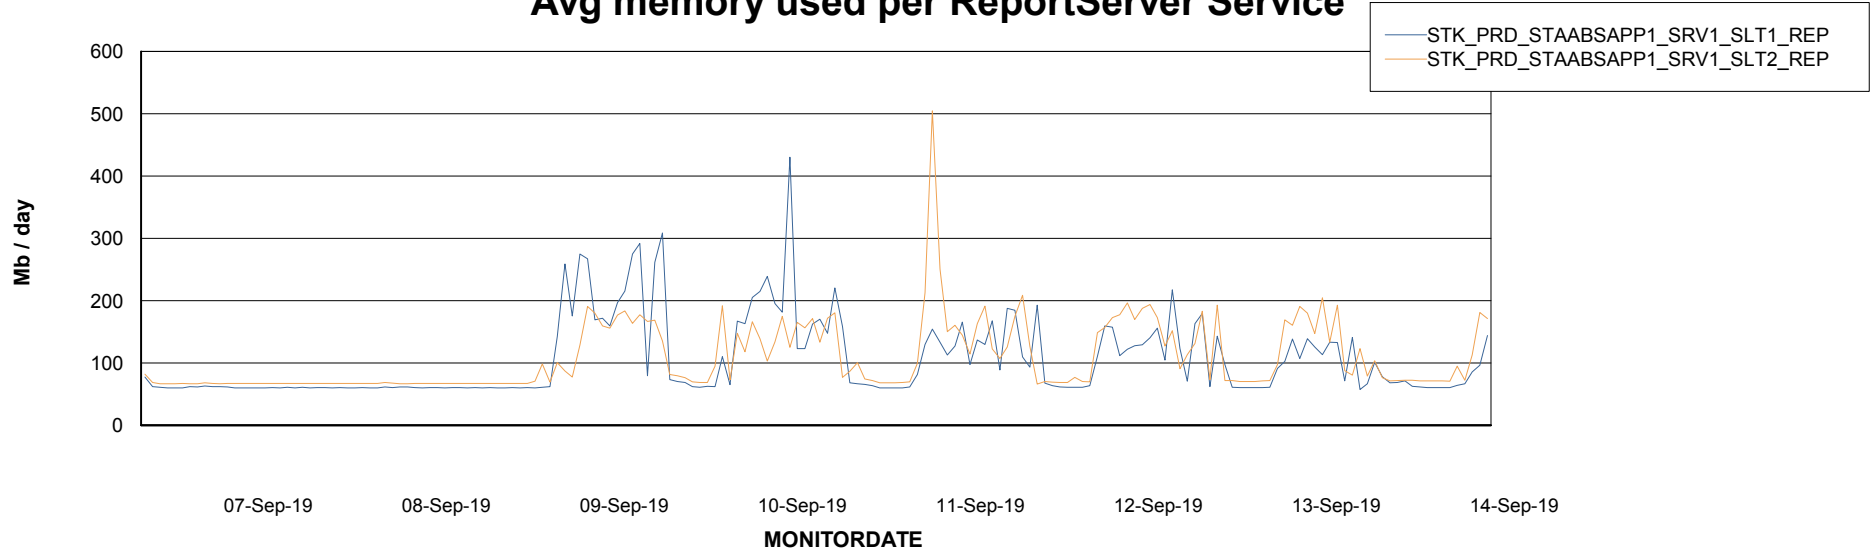

ABSSolute Application ReportServer Services

Avg memory used per ReportServer Service