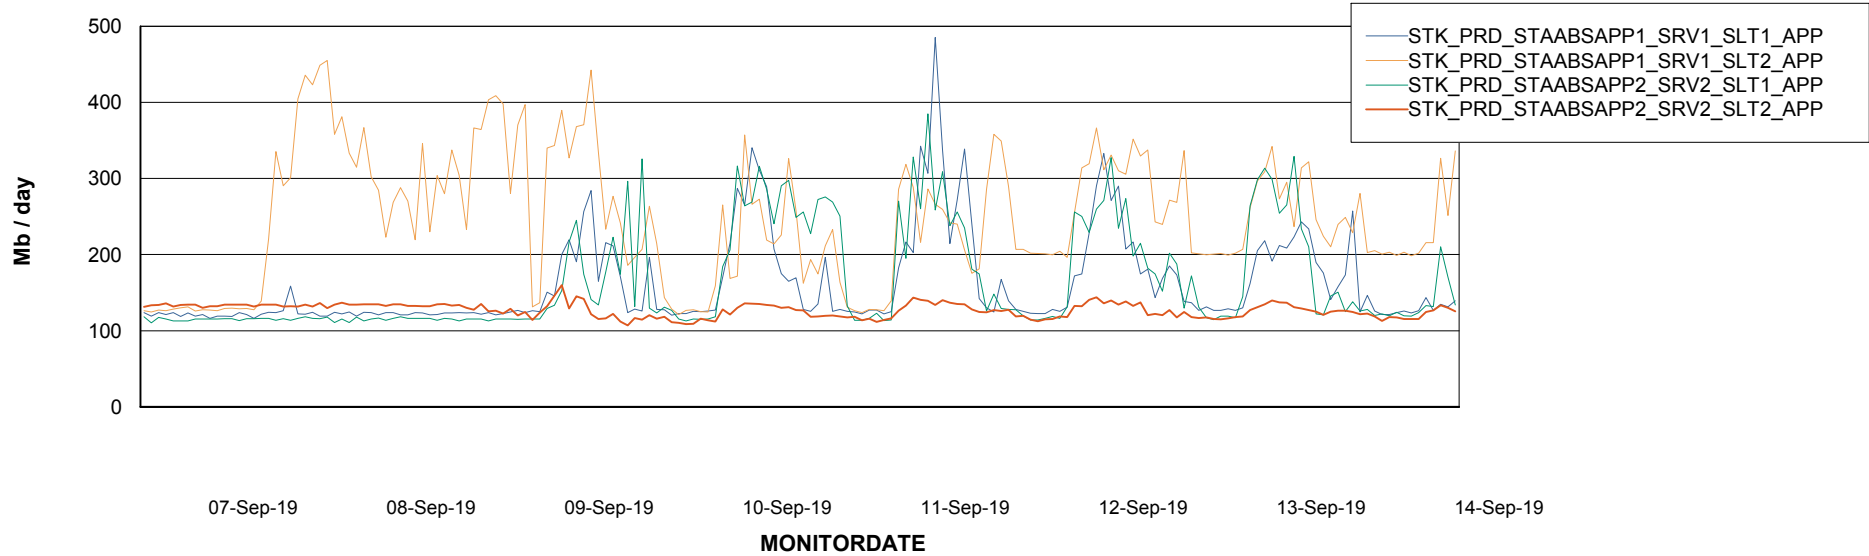

ABSSolute Application Server Services

Avg memory used per ABS Server Service