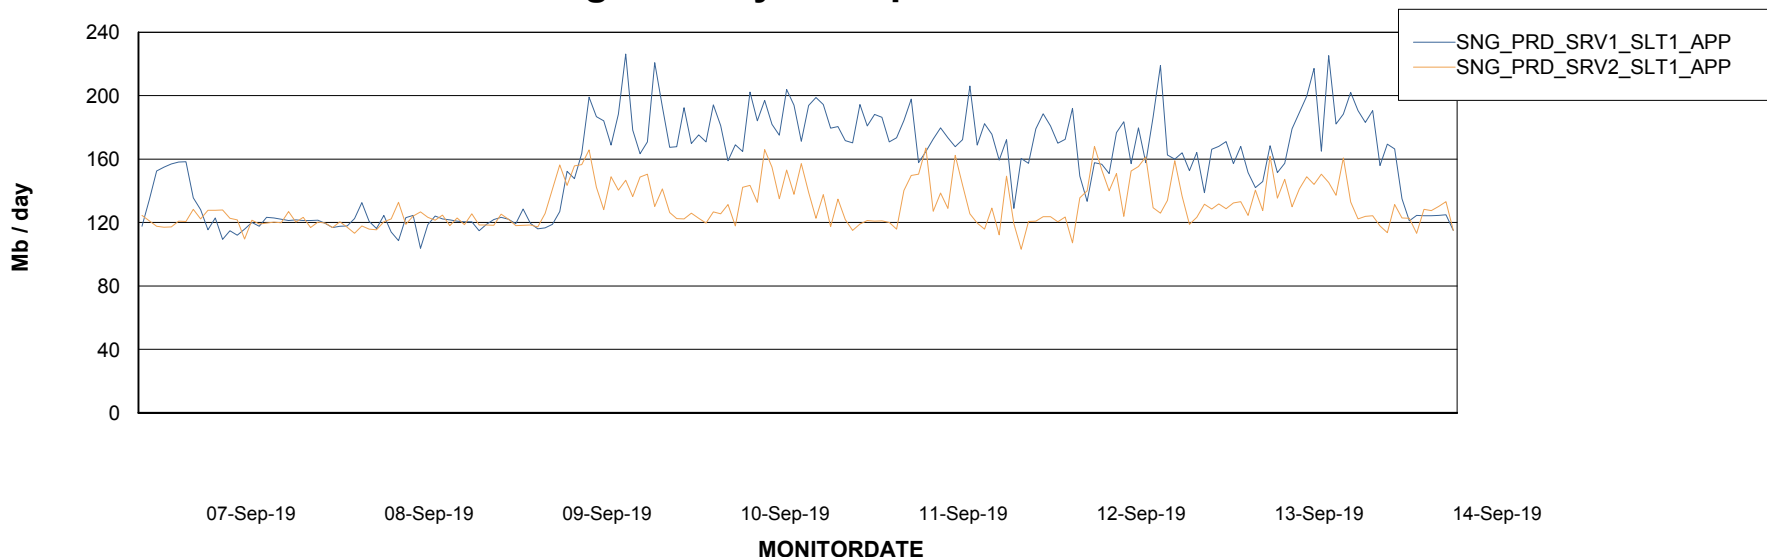

ABSSolute Application Server Services

Avg memory used per ABS Server Service