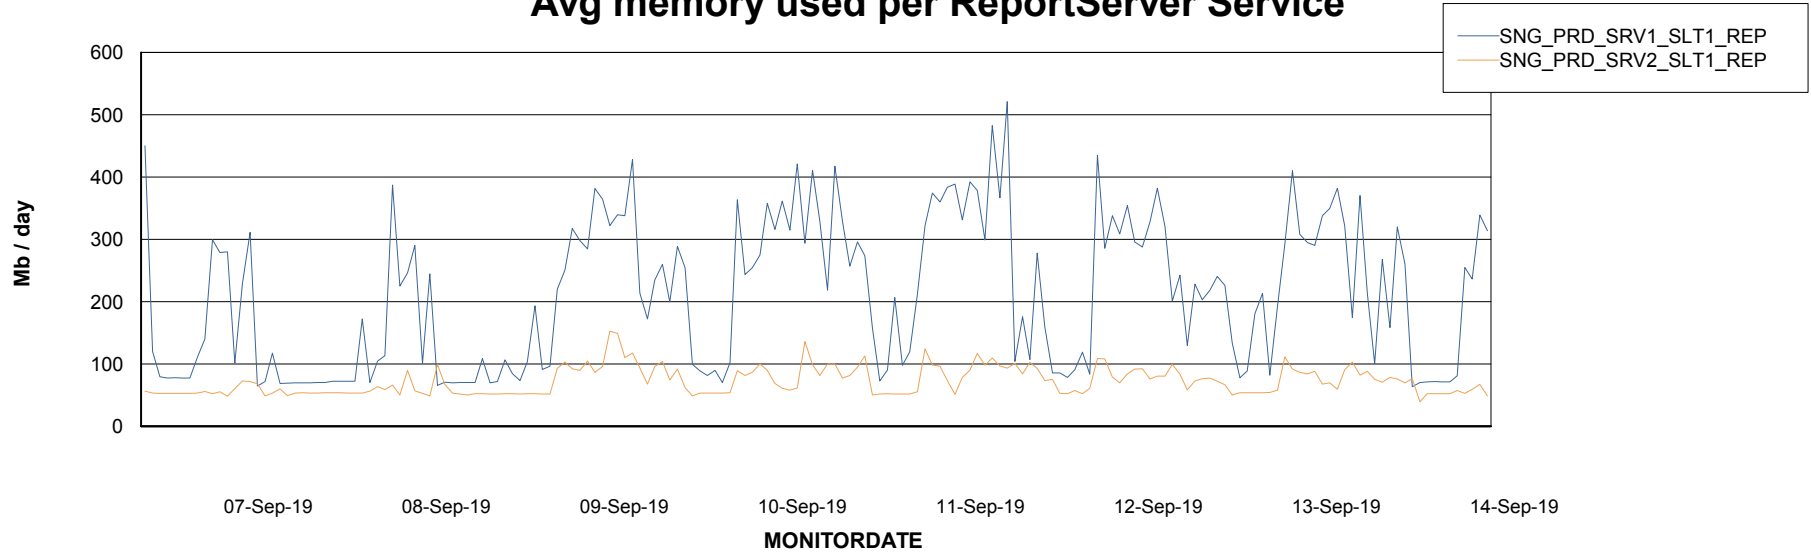

ABSSolute Application ReportServer Services

Avg memory used per ReportServer Service