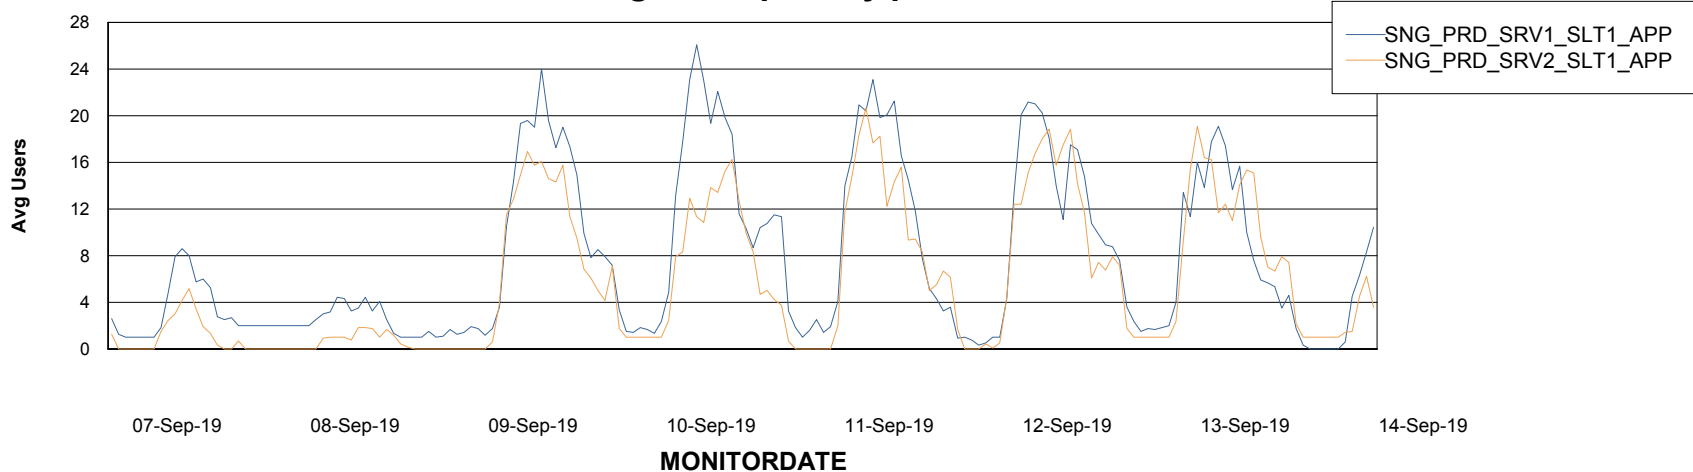

Weekly SLA Customer Report

Customer SNG_Production
Database ID 70

ABSSolute Application Server Services

Avg memory used per ABS Server Service

Avg users per day per ABS server

Weekly SLA Customer Report

Customer SNG_Production
Database ID 70