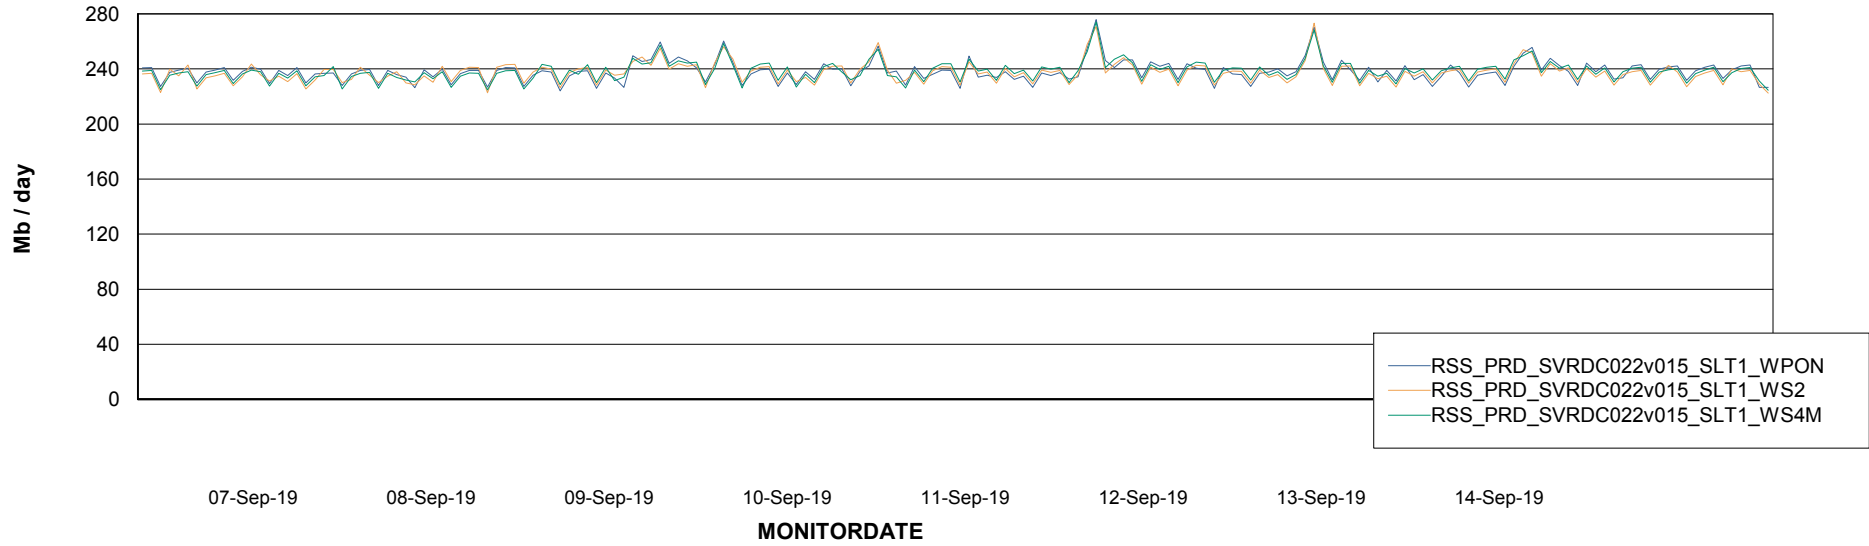

ABSSolute Web Component Services

Avg memory used per ABS Web component