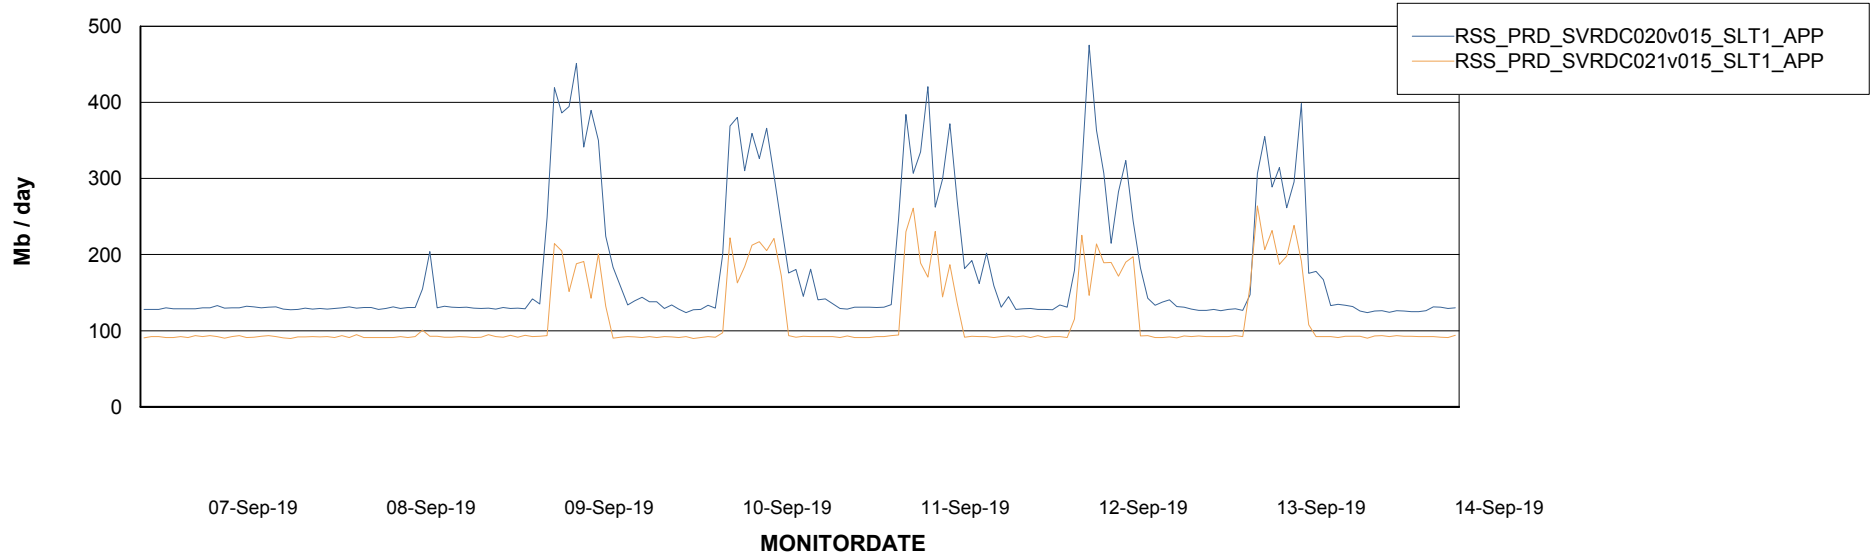

ABSSolute Application Server Services

Avg memory used per ABS Server Service