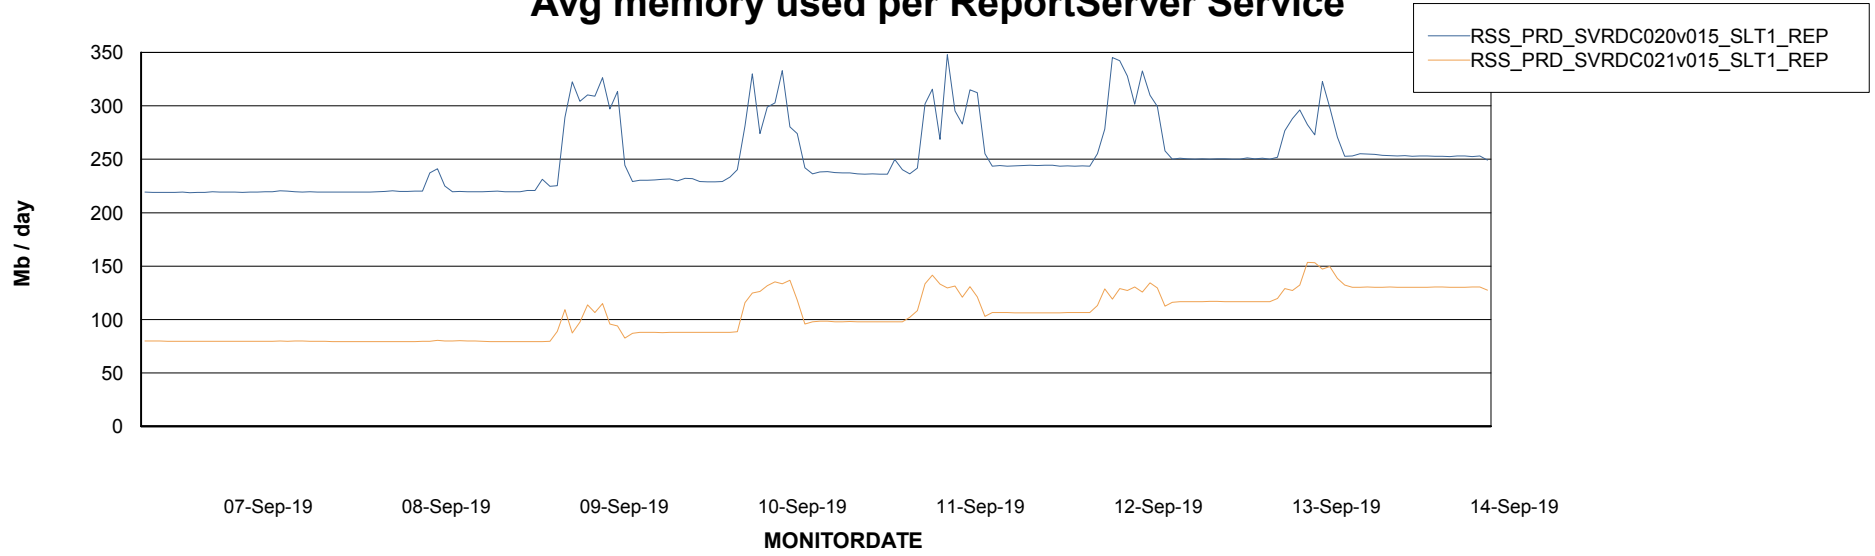

ABSSolute Application ReportServer Services

Avg memory used per ReportServer Service