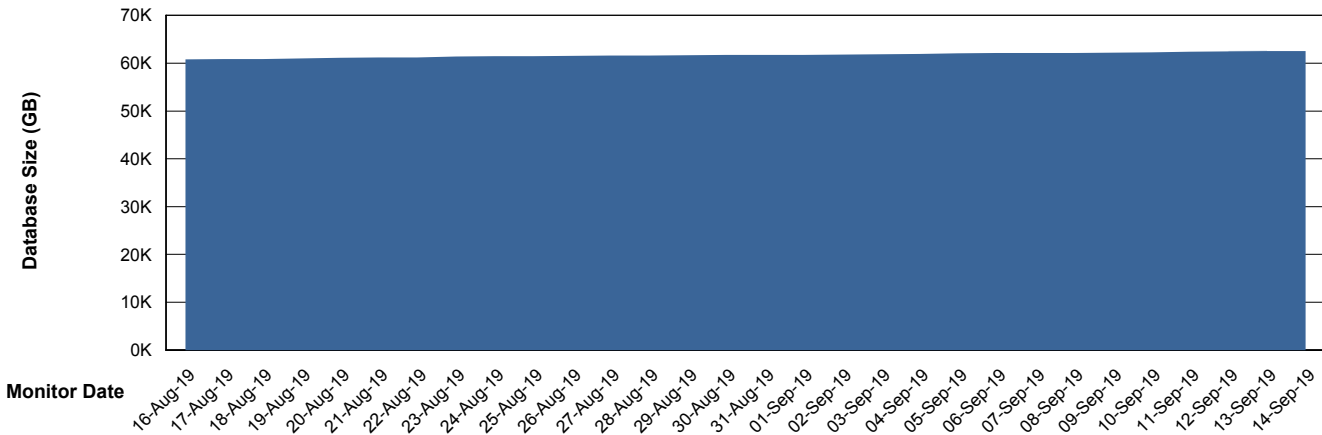

DATABASE SIZE RSSDB_Production

Database growth over last month

Database Tablespace RSSDB_Production

Date	Tablespace Name	Filesize (Gb)	Usedsize (Gb)	Percentage free
14-Sep-19	ABSDATA	35,000	25,905	26
	INDX	45,000	35,295	22
13-Sep-19	ABSDATA	35,000	25,897	26
	INDX	45,000	35,295	22
12-Sep-19	ABSDATA	35,000	25,897	26
	INDX	45,000	35,237	22
11-Sep-19	ABSDATA	35,000	25,817	26
	INDX	45,000	35,210	22
10-Sep-19	ABSDATA	35,000	25,809	26
	INDX	45,000	35,165	22
09-Sep-19	ABSDATA	35,000	25,801	26
	INDX	45,000	35,081	22
08-Sep-19	ABSDATA	35,000	25,800	26
	INDX	45,000	34,989	22