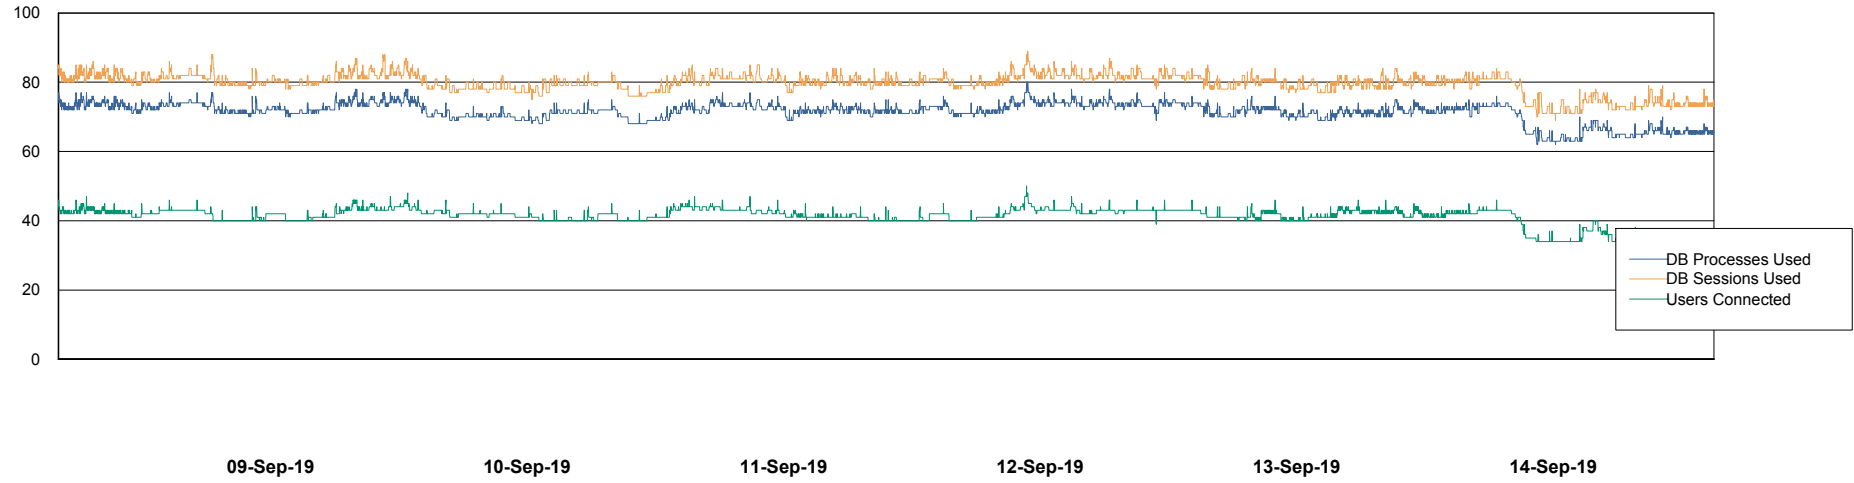

Database Performance RSSDB_Production