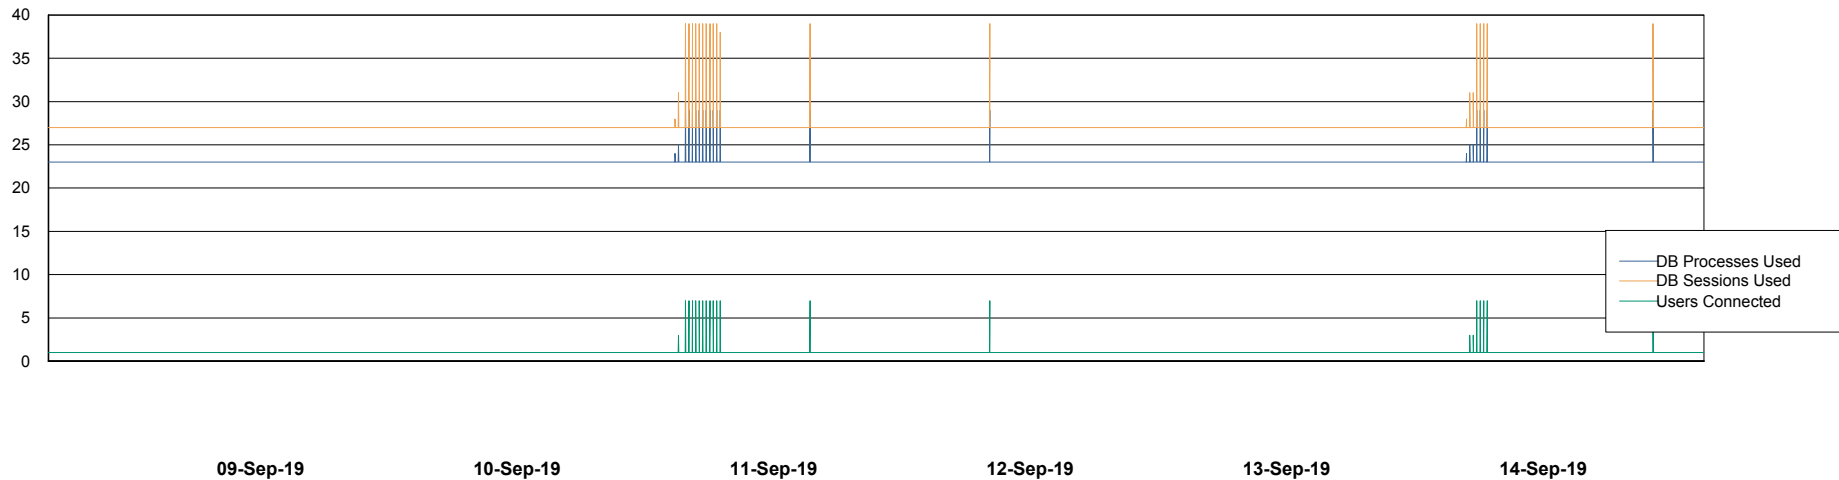

Database Performance RSSDB_Standby