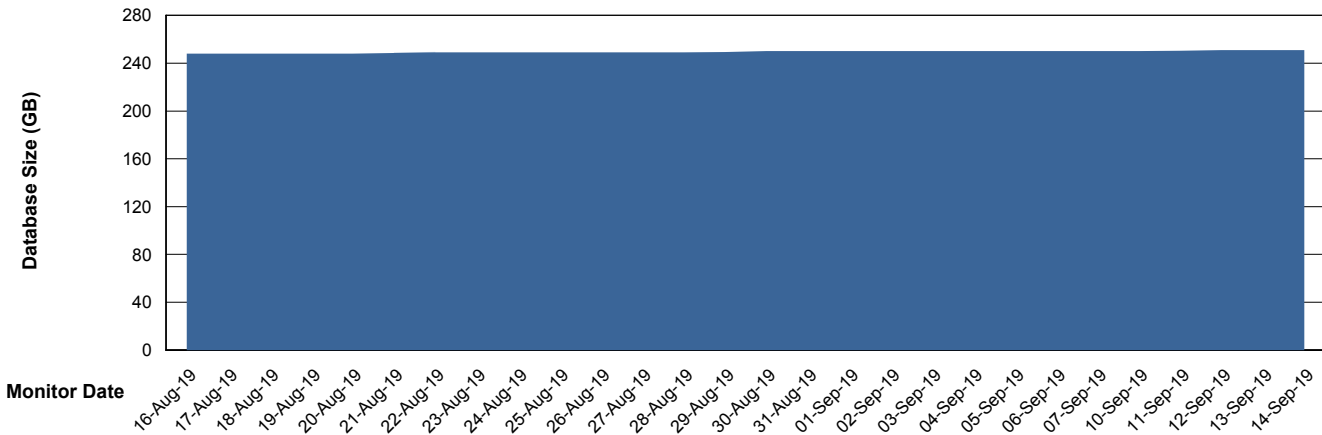

DATABASE SIZE PCODB_Production

Database growth over last month

Database Tablespace PCODB_Production

Date	Tablespace Name	Filesize (Gb)	Usedsize (Gb)	Percentage free
14-Sep-19	ABSDATA	150	90	40
	INDX	200	128	36
13-Sep-19	ABSDATA	150	90	40
	INDX	200	128	36
12-Sep-19	ABSDATA	150	90	40
	INDX	200	128	36
11-Sep-19	ABSDATA	150	90	40
	INDX	200	128	36
10-Sep-19	ABSDATA	150	90	40
	INDX	200	128	36
08-Sep-19	ABSDATA	0	90	100
	INDX	0	128	100