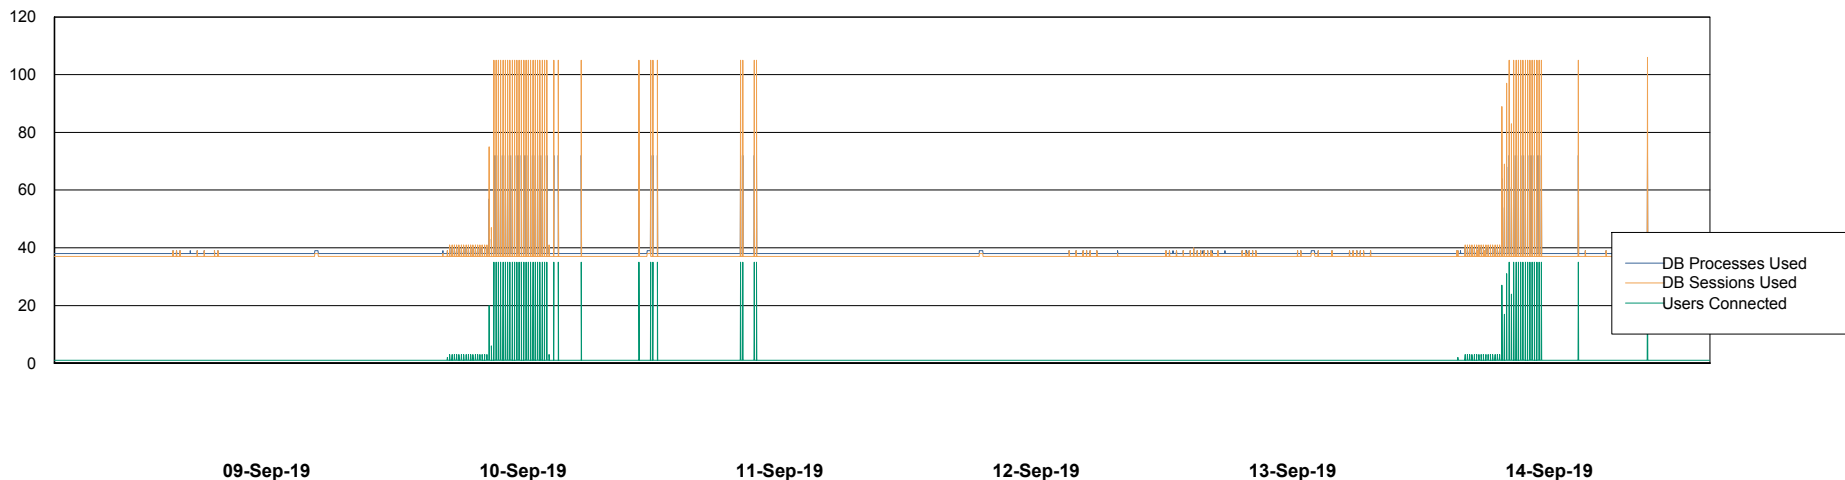

Database Performance NIXDB_Standby