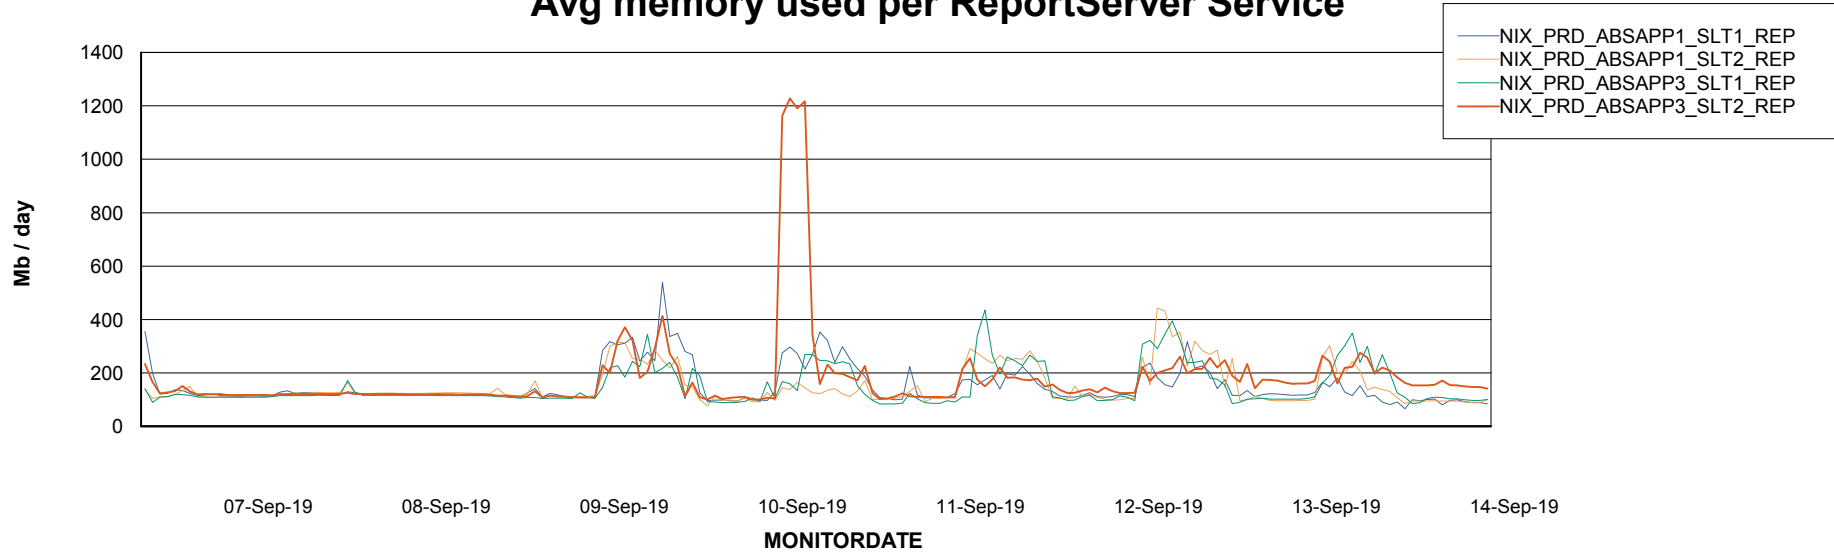

Avg users per day per ABS server

Weekly SLA Customer Report

Customer NIX_Production
Database ID 51

ABSSolute Application ReportServer Services

Avg memory used per ReportServer Service

Weekly SLA Customer Report