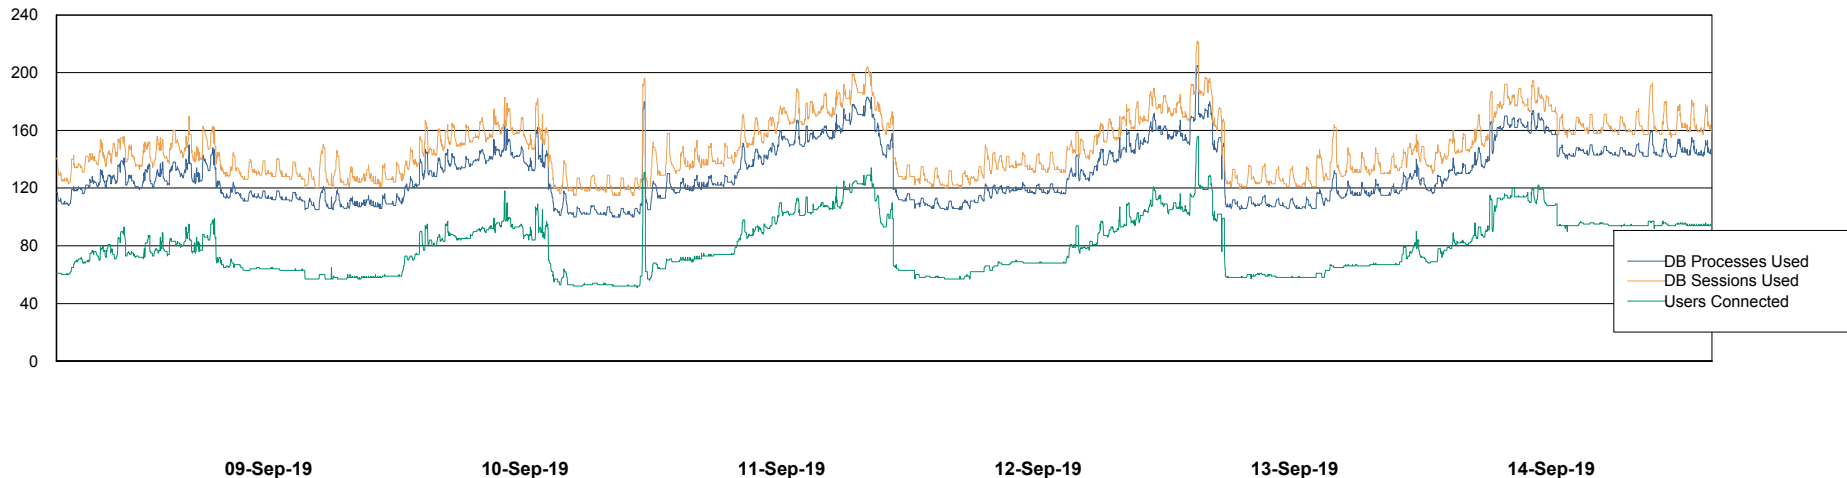

Weekly SLA Customer Report

Customer NIX_Production
Database ID 51

Database Performance NIXDB_BI

Weekly SLA Customer Report

Customer NIX_Production
Database ID 51

Database Performance NIXDB_Production

Weekly SLA Customer Report