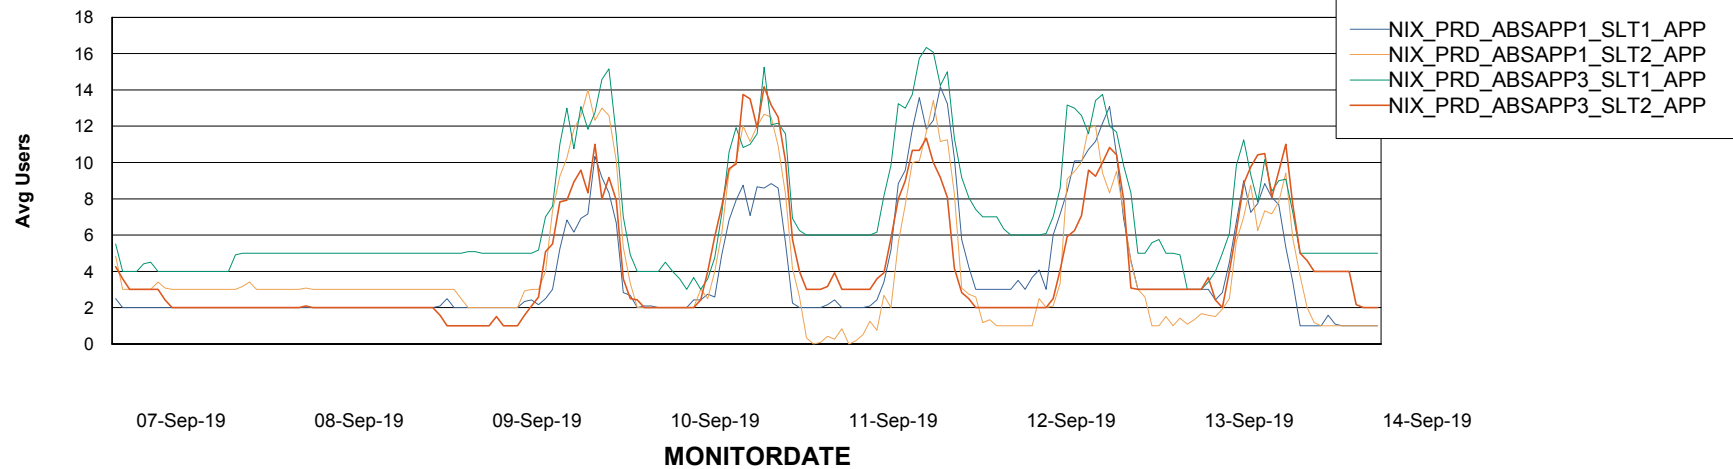

Avg users per day per ABS server