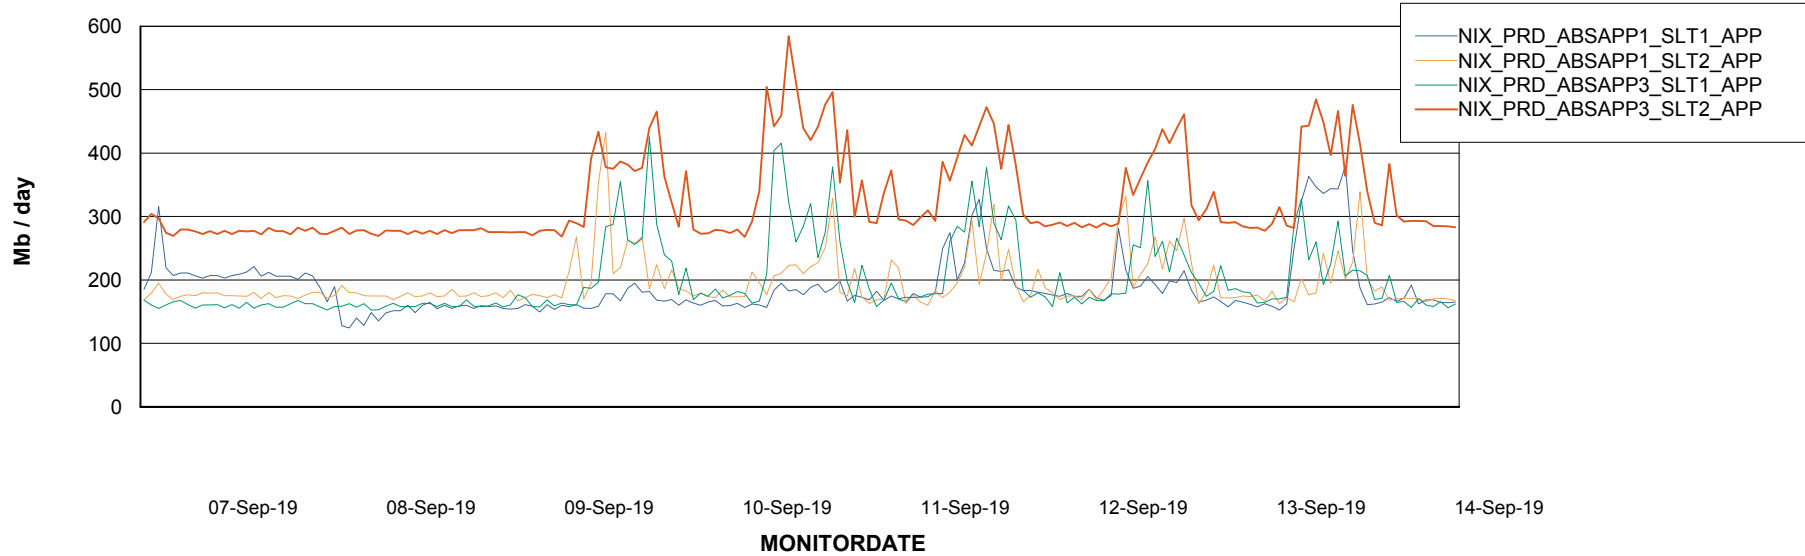

Standby Database Health NIX_Production

Recovery lag for last 7 days

Weekly SLA Customer Report

Customer NIX_Production
Database ID 51

ABSSolute Application Server Services

Avg memory used per ABS Server Service