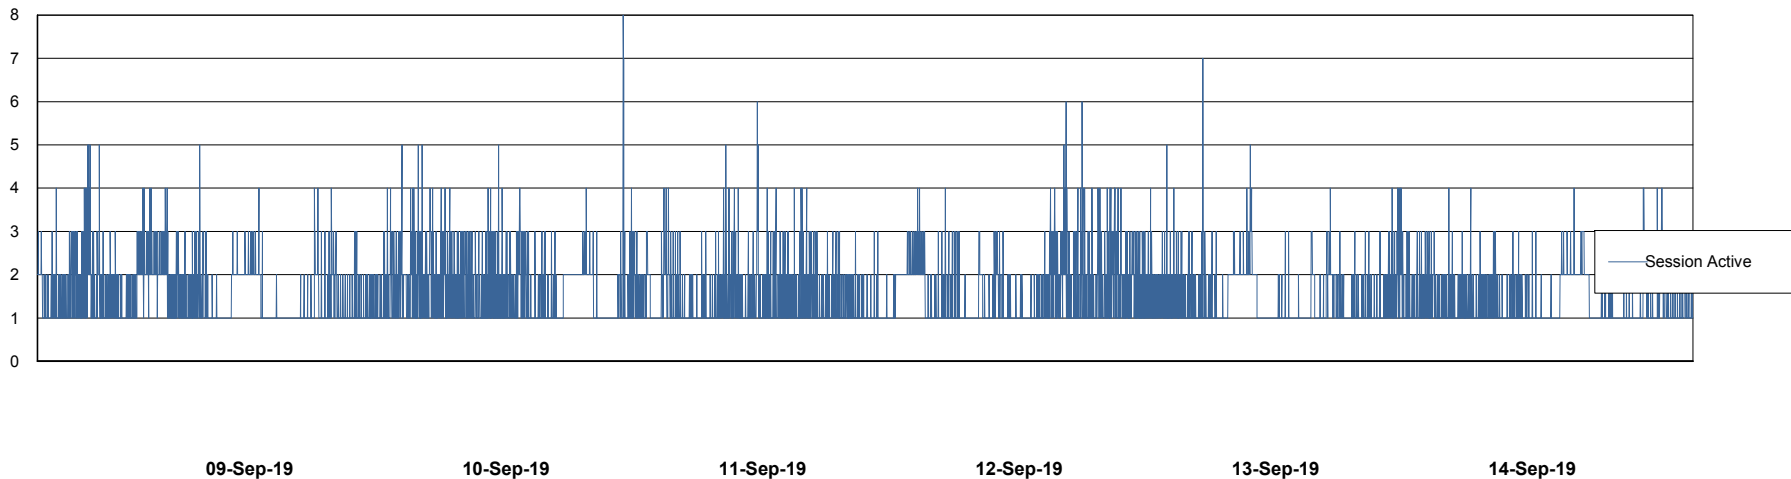

Weekly SLA Customer Report

Customer NIX_Production
Database ID 51

Database Performance NIXDB_BI

Weekly SLA Customer Report

Customer NIX_Production
Database ID 51

Database Performance NIXDB_Production

Weekly SLA Customer Report