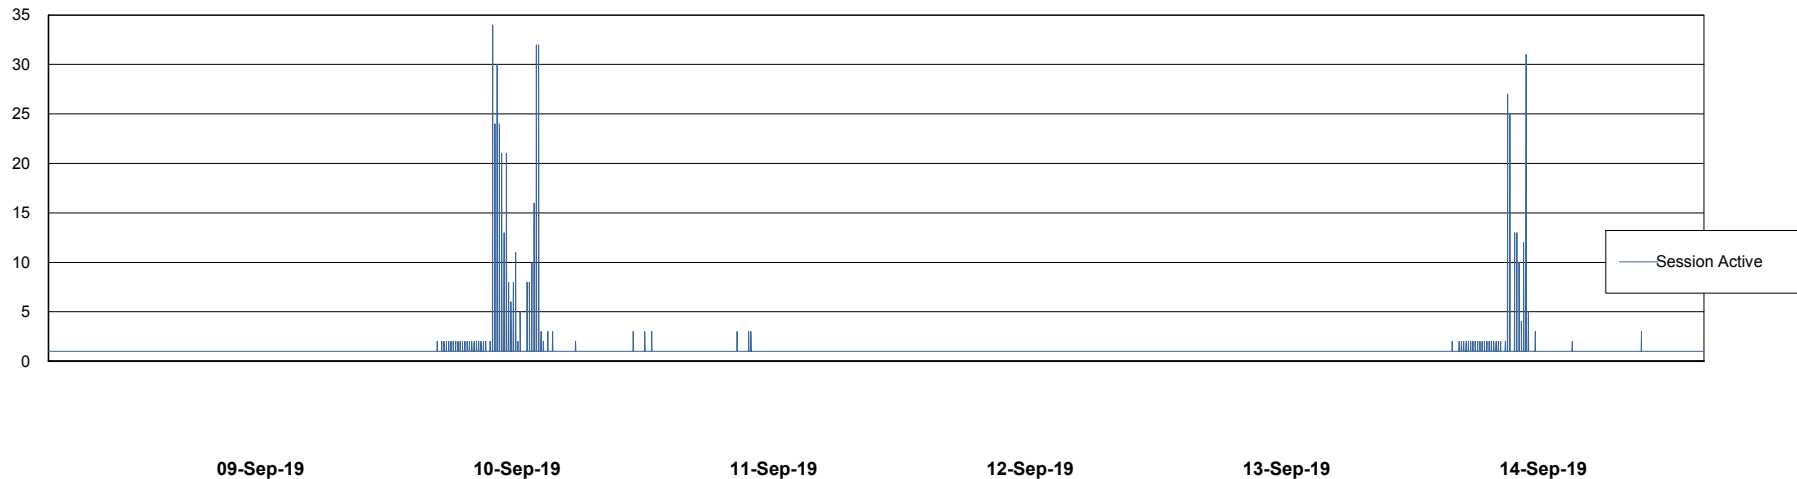

Database Performance NIXDB_Standby