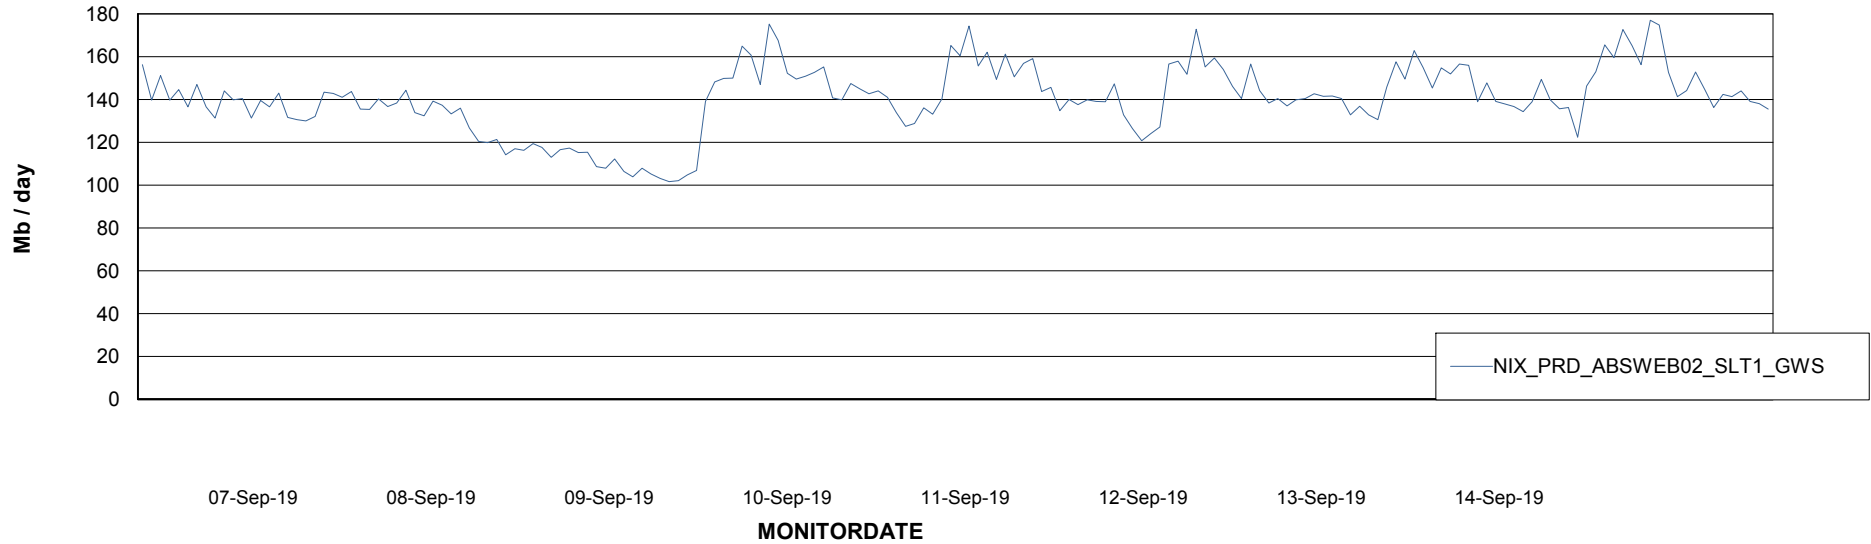

ABSSolute Web Component Services

Avg memory used per ABS Web component