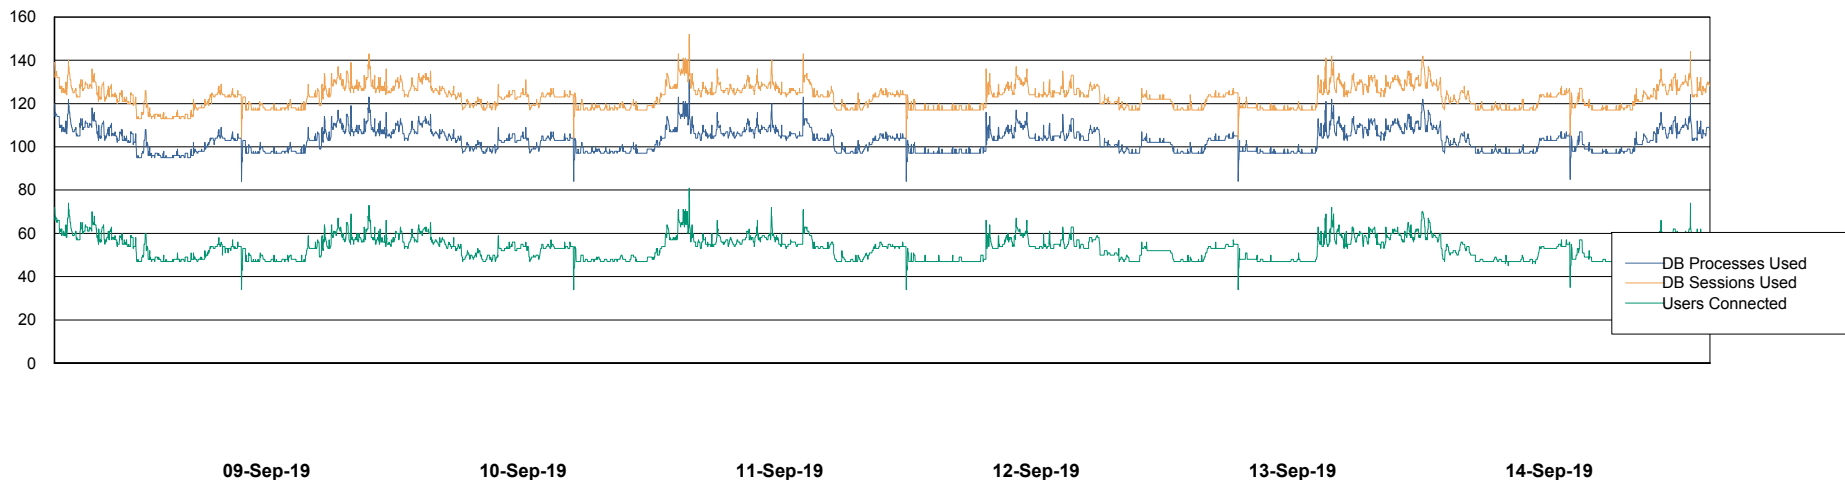

Weekly SLA Customer Report

Customer LSS_Prod (NO SLA)
Database ID 96

Database Performance LSS_ABSCH_DB_LIODA3

Weekly SLA Customer Report

Customer LSS_Prod (NO SLA)
Database ID 96

Database Performance LSS_ABSCH2_DB_LIODA3