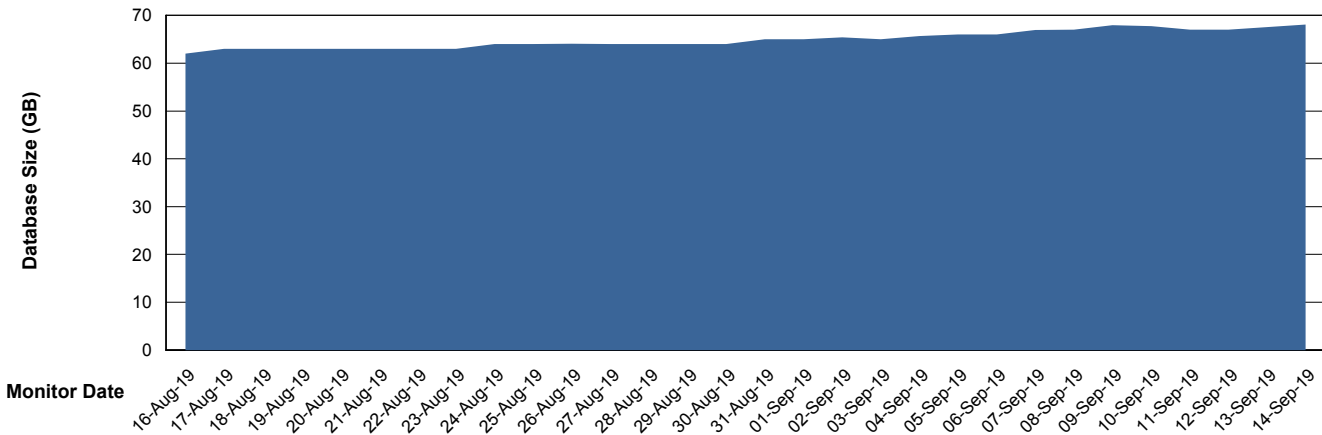

Database growth over last month

DATABASE SIZE LSS_ABSCH2_DB_LIODA3

Database growth over last month

Weekly SLA Customer Report

Customer LSS_Prod (NO SLA)
Database ID 96

DATABASE SIZE LSS_ABSCH3_DB_LIODA3

Database growth over last month

DATABASE SIZE LSS_ABSEE_DB_LIODA5

Database growth over last month

Weekly SLA Customer Report

Customer LSS_Prod (NO SLA)
Database ID 96

DATABASE SIZE LSS_ABSEE2_DB_LIODA5

Database growth over last month

DATABASE SIZE LSS_ABSME_DB_LIODA4