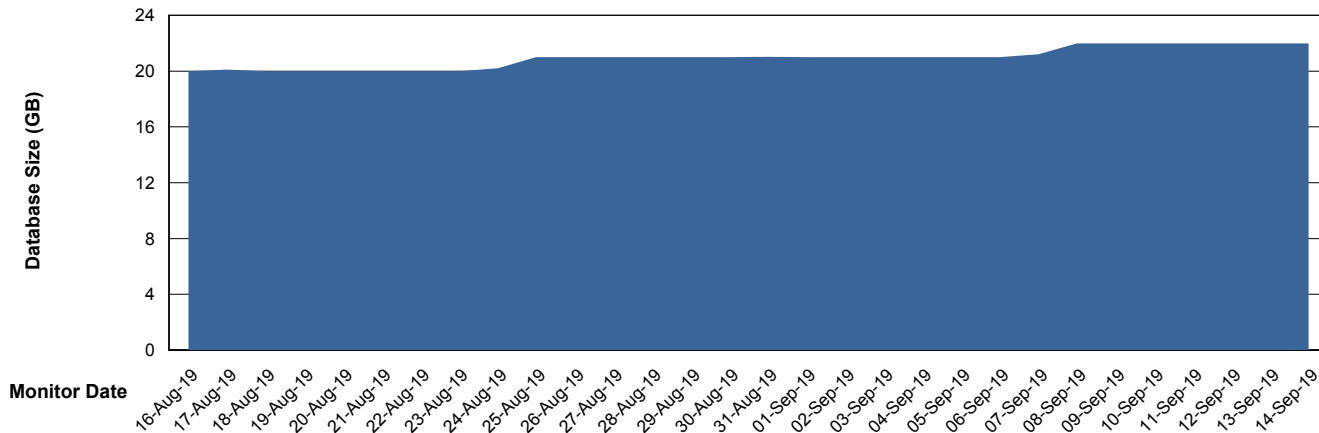

DATABASE SIZE LSS_ABSEE_DB_LIODA5

Database growth over last month

Weekly SLA Customer Report

Customer LSS_Prod (NO SLA)
Database ID 96

DATABASE SIZE LSS_ABSEE2_DB_LIODA5

Database growth over last month

DATABASE SIZE LSS_ABSME_DB_LIODA4