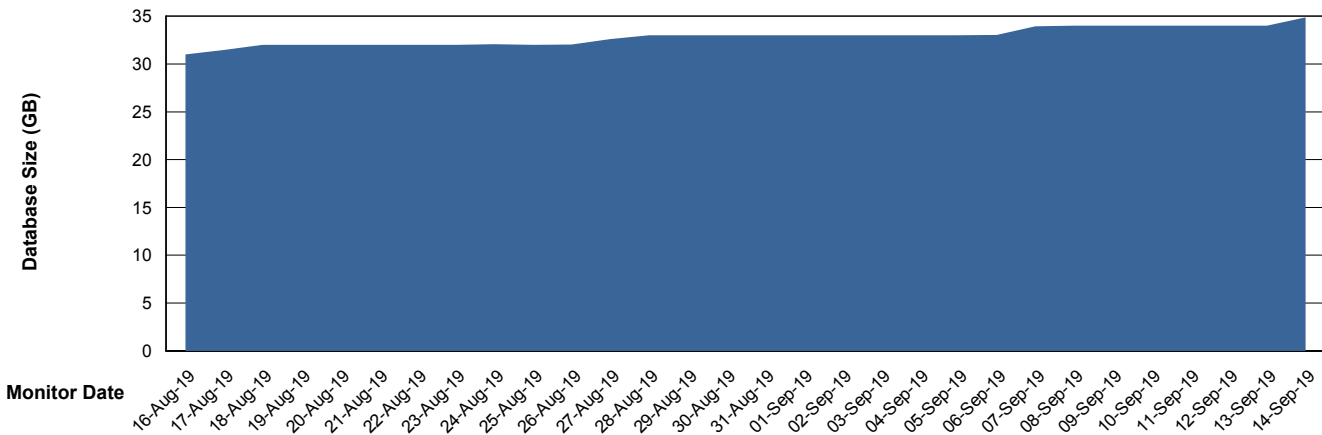

Database growth over last month

DATABASE SIZE LSS_ABSCH2_DB_LIODA3

Database growth over last month

Weekly SLA Customer Report

Customer LSS_Prod (NO SLA)
Database ID 96

DATABASE SIZE LSS_ABSCH3_DB_LIODA3

Database growth over last month

DATABASE SIZE LSS_ABSEE_DB_LIODA5

Database growth over last month

Weekly SLA Customer Report

Customer LSS_Prod (NO SLA)
Database ID 96

DATABASE SIZE LSS_ABSEE2_DB_LIODA5

Database growth over last month

DATABASE SIZE LSS_ABSME_DB_LIODA4