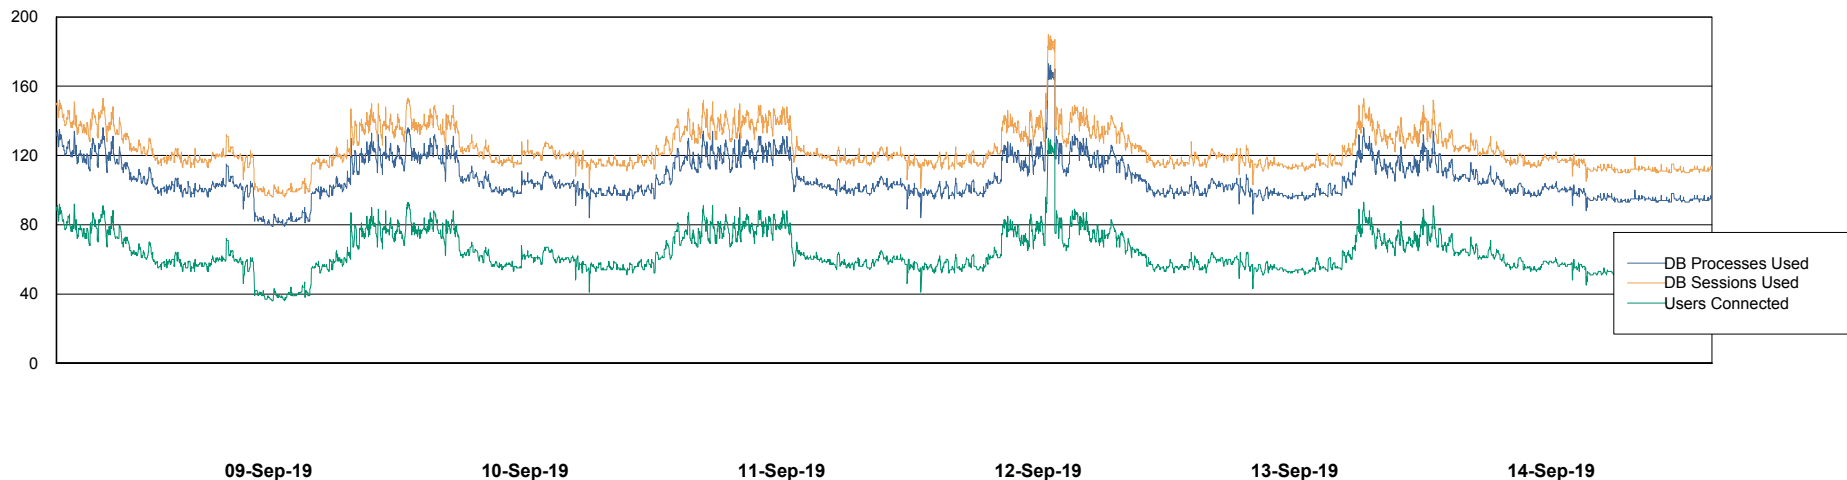

Weekly SLA Customer Report

Customer LSS_Prod (NO SLA)
Database ID 96

Database Performance LSS_ABSEE2_DB_LIODA5

Weekly SLA Customer Report

Customer LSS_Prod (NO SLA)
Database ID 96

Database Performance LSS_ABSME_DB_LIODA4