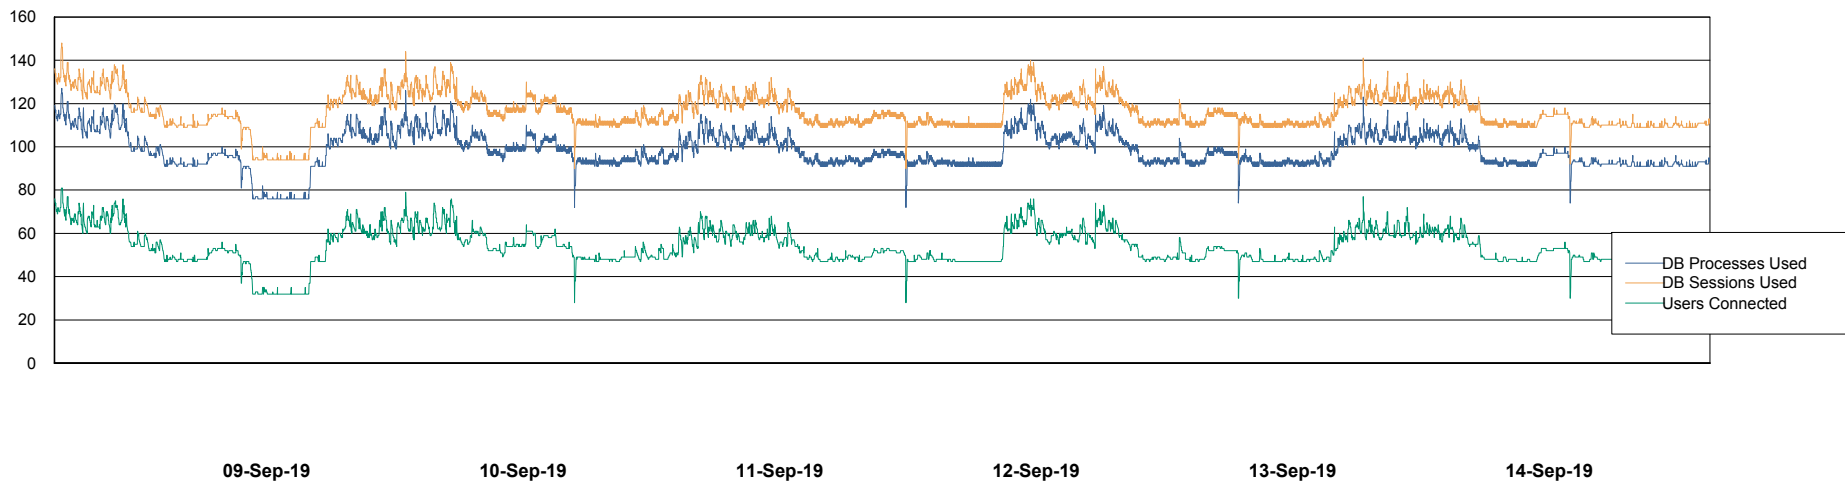

Database Performance LSS_ABSEE2_DB_LIODA5