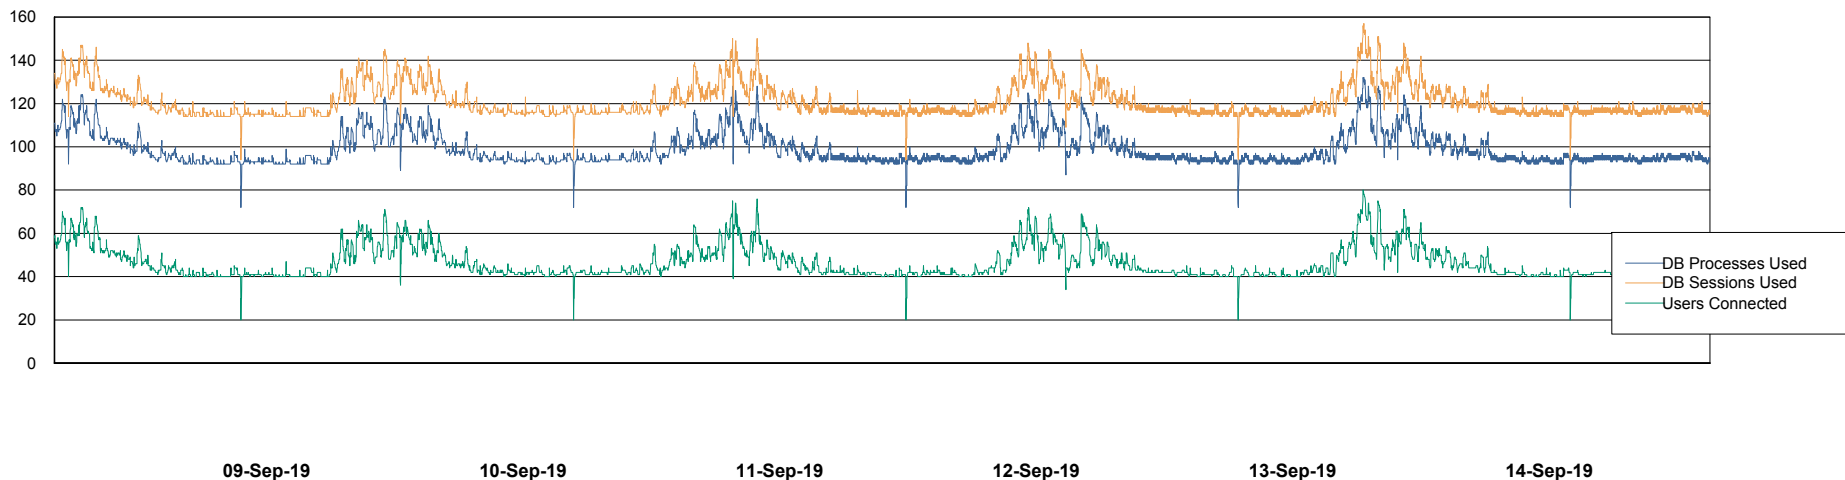

Database Performance LSS_ABSCH3_DB_LIODA3