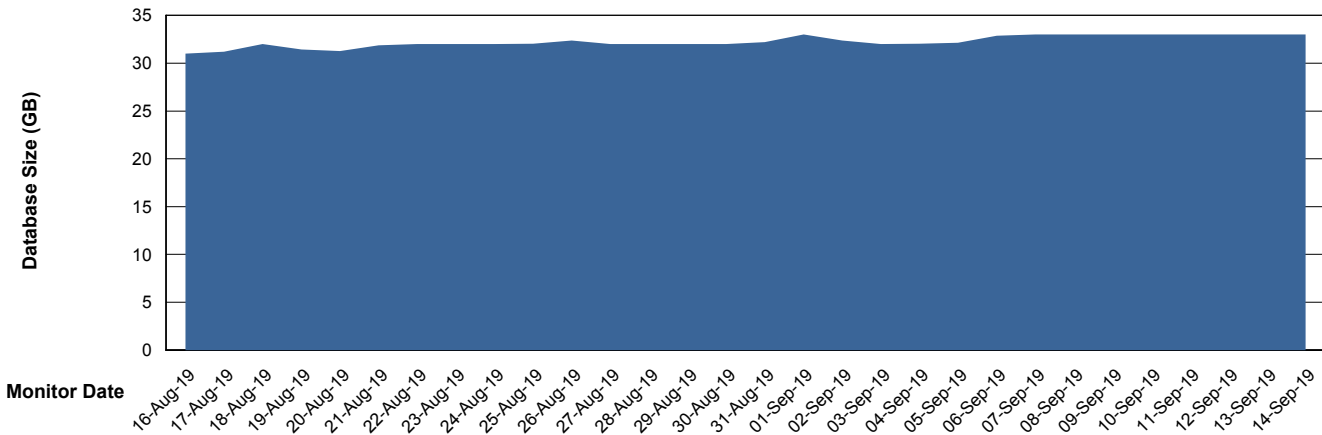

DATABASE SIZE LSS_ABSCH_DB_LIODA3

Database growth over last month