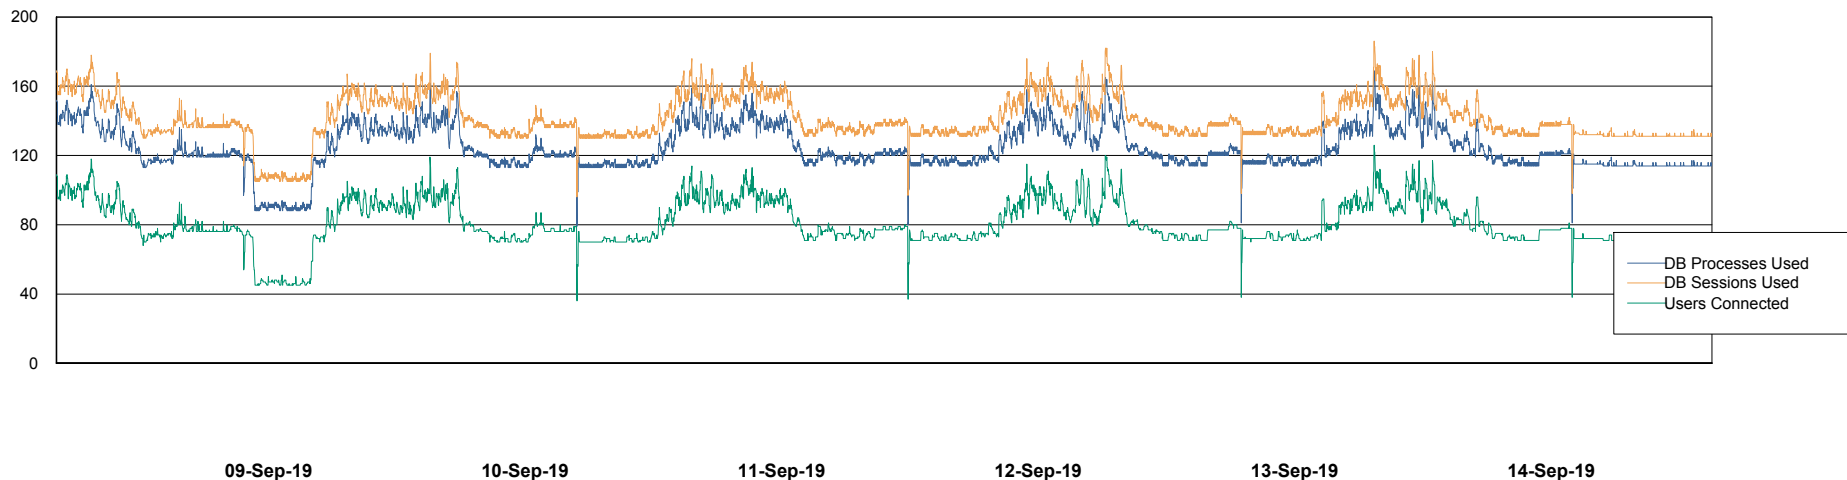

Weekly SLA Customer Report

Customer LSS_Prod (NO SLA)
Database ID 96

Database Performance LSS_ABSCH3_DB_LIODA3

Weekly SLA Customer Report

Customer LSS_Prod (NO SLA)
Database ID 96

Database Performance LSS_ABSEE_DB_LIODA5