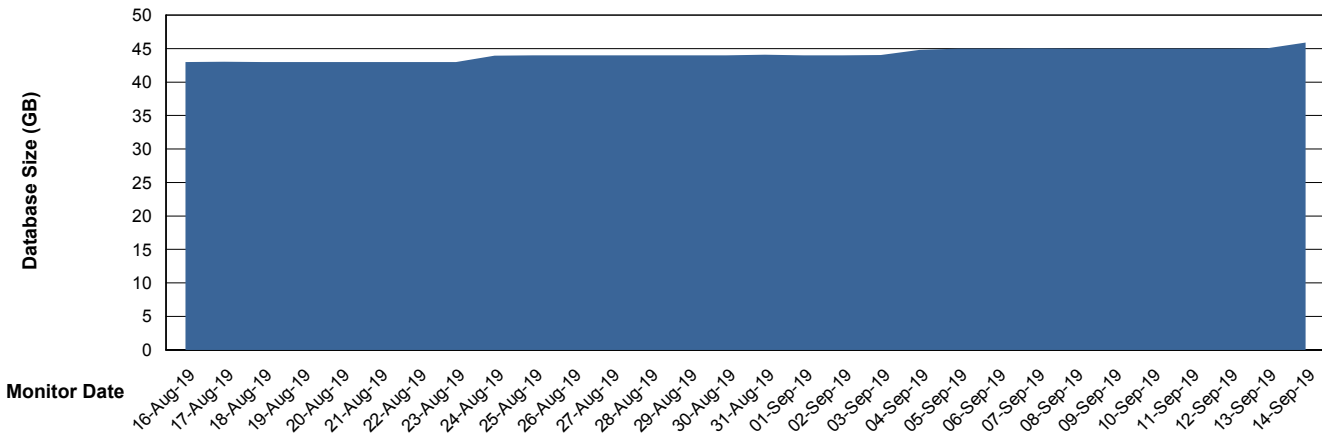

DATABASE SIZE LSS_ABSCH2_DB_LIODA3

Database growth over last month