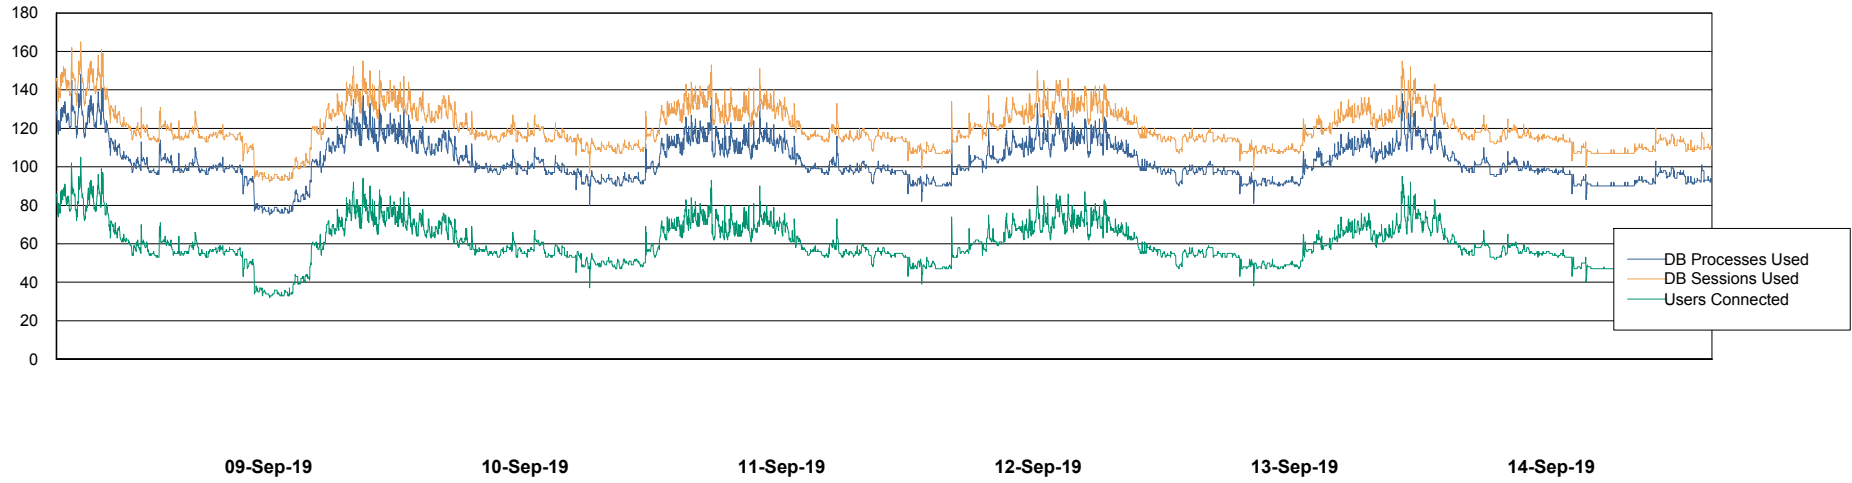

Database Performance LSS_ABSME2_DB_LIODA4