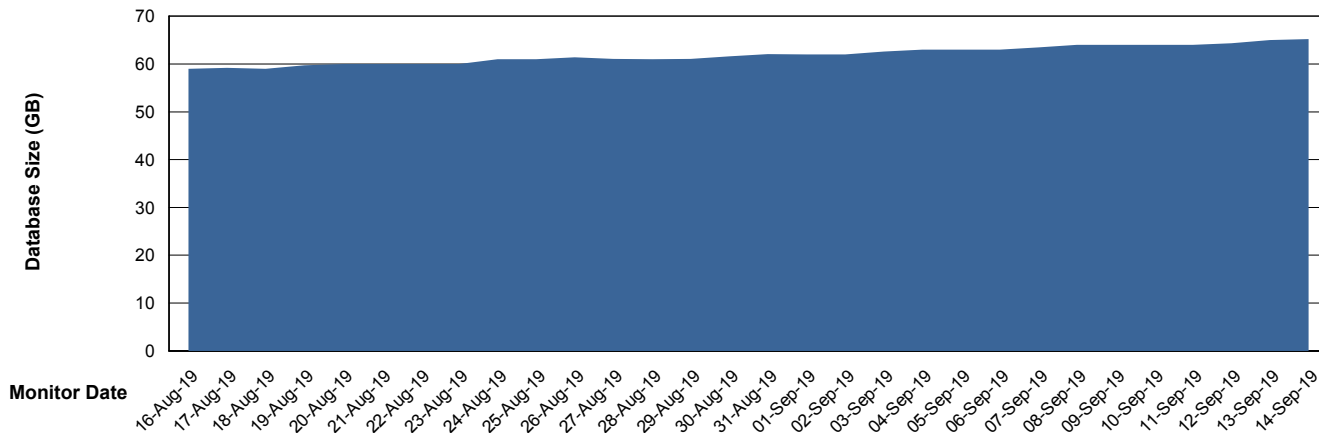

DATABASE SIZE LSS_ABSME_DB_LIODA4

Database growth over last month